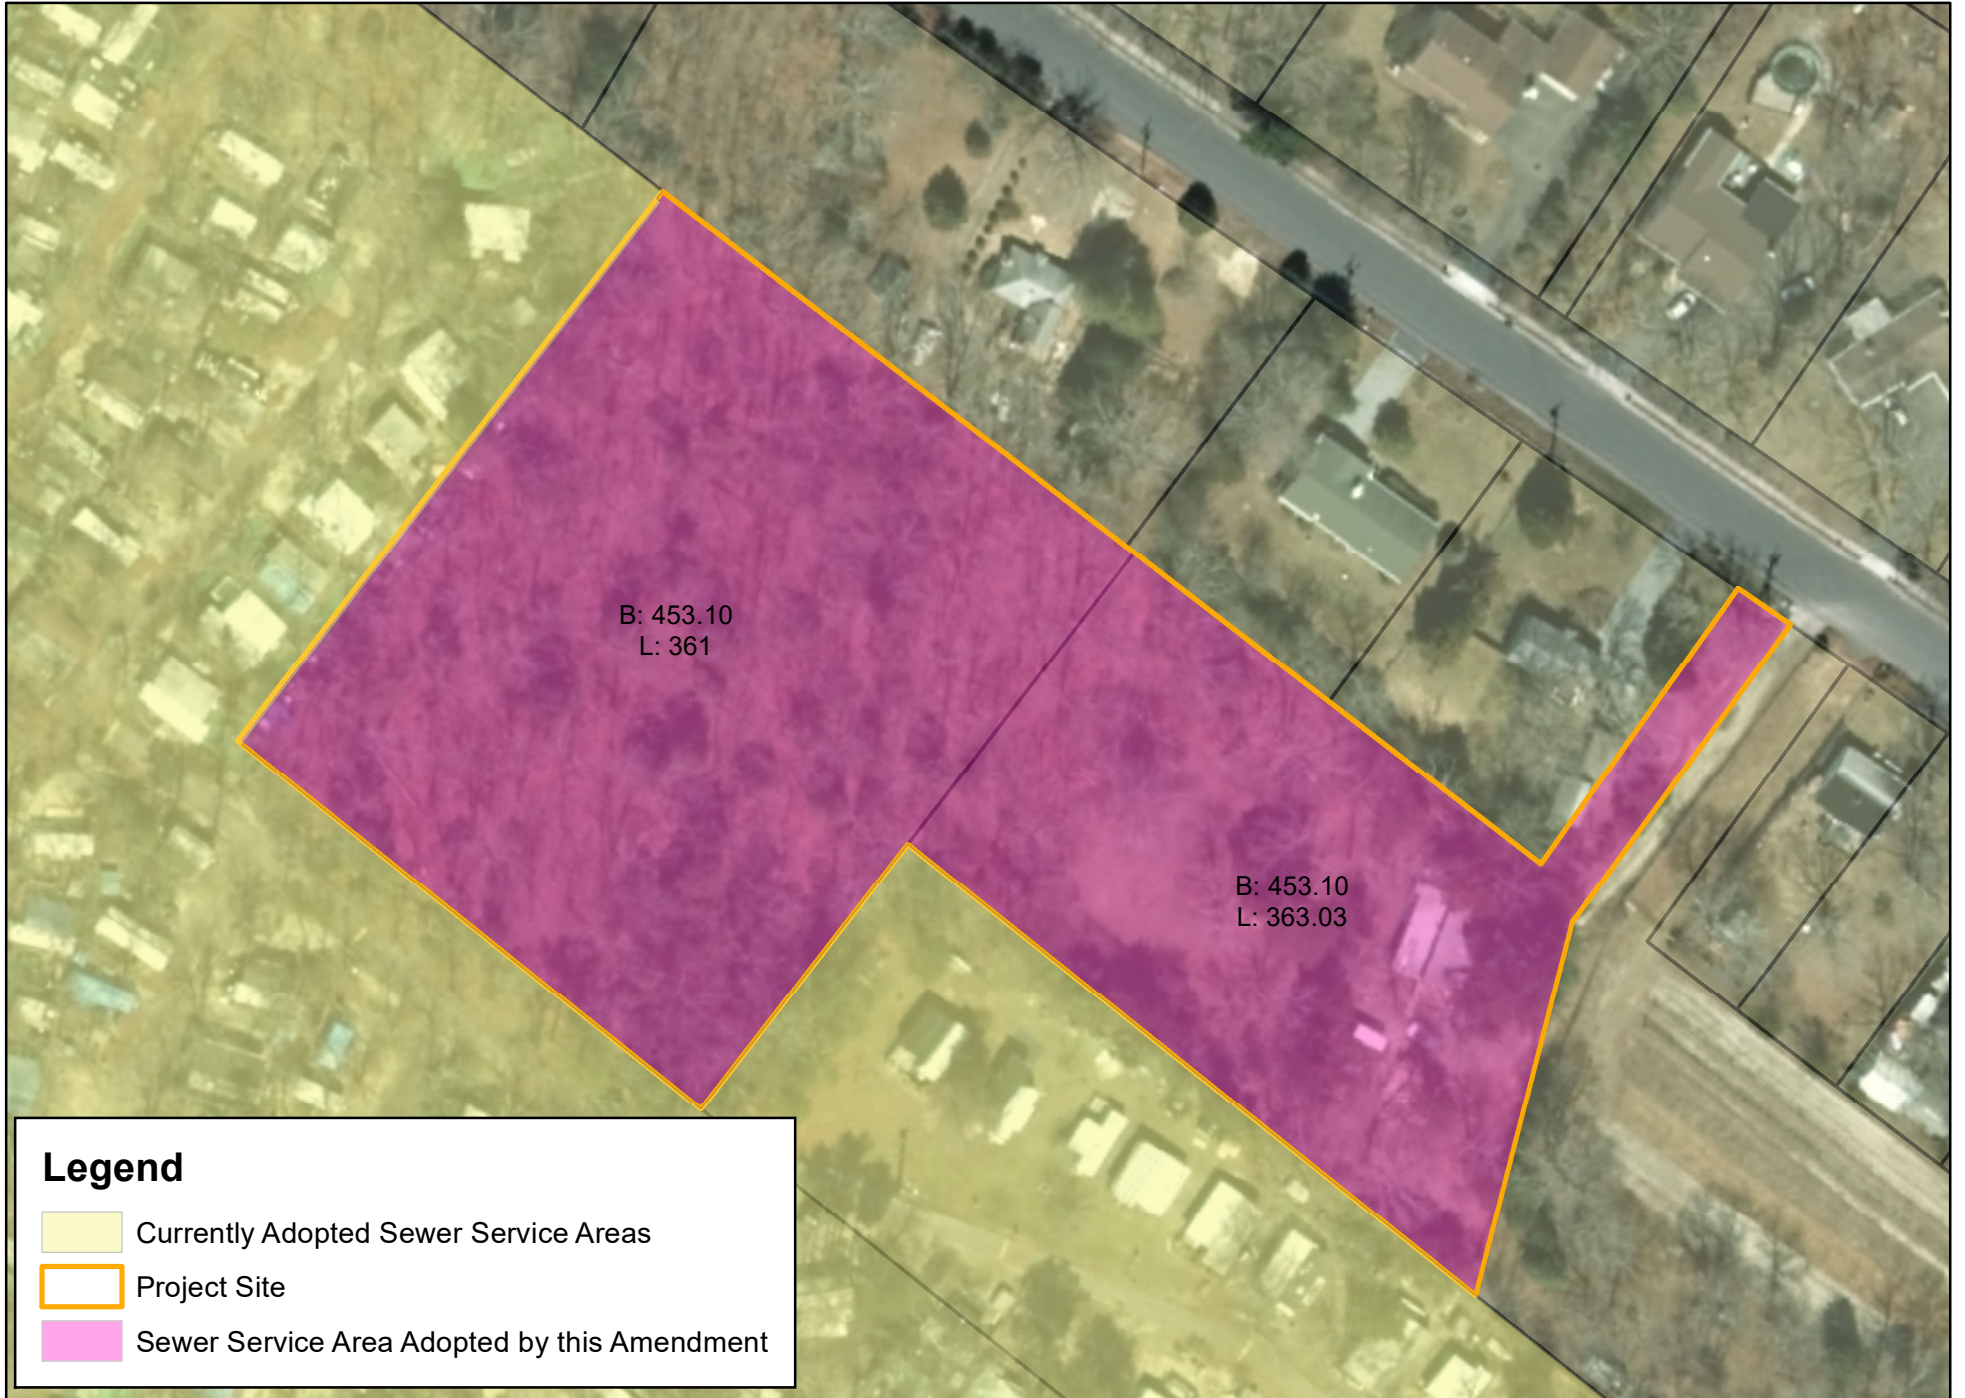

Ocean Isle Campground
Upper Twp., Cape May County
PI# 435464, AMD#190002

Legend

-  Currently Adopted Sewer Service Areas
-  Project Site
-  Sewer Service Area Adopted by this Amendment