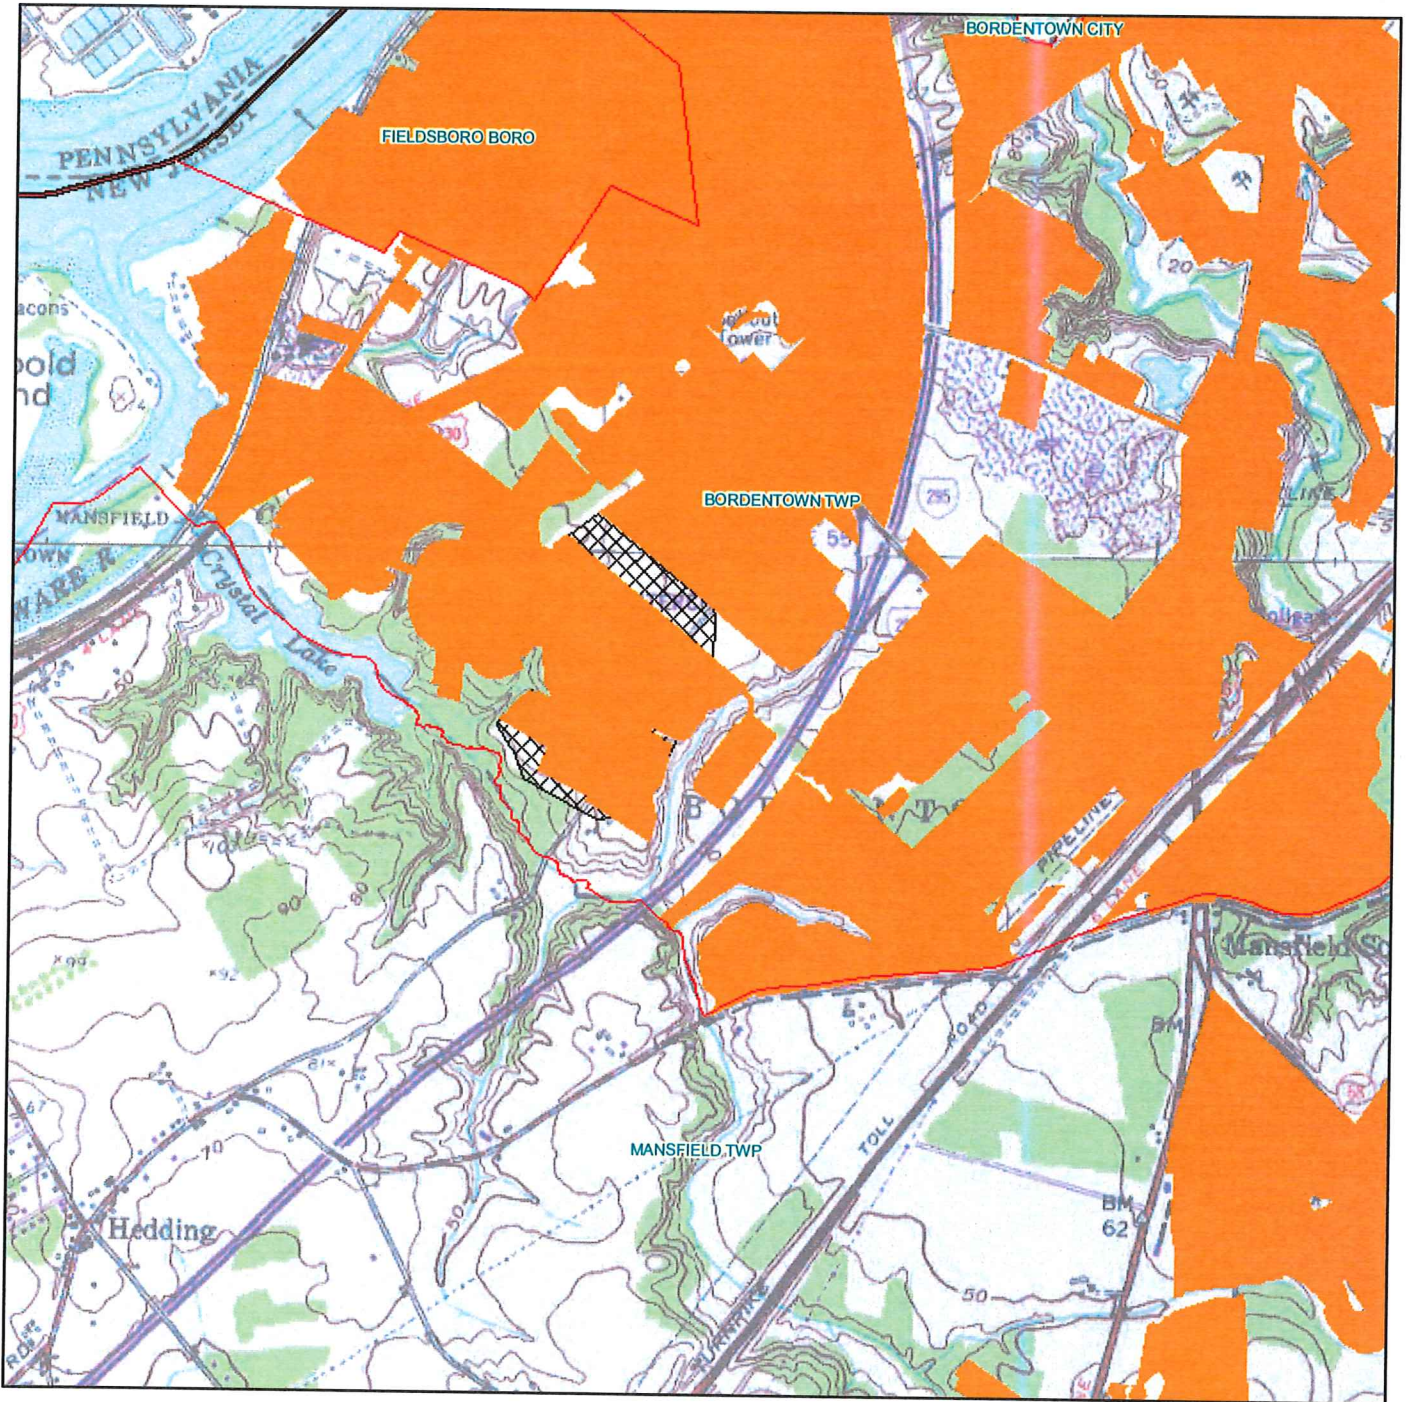

Central Crossings Revision

Bordentown Township, Burlington County

Legend

-  Municipalities
-  Sewer Service Areas
-  Expansion of Sewer Service Area for Central Crossings
-  Counties

Created by Jaime Murray, November 2013
NJDEP - Division of Coastal & Land Use Planning