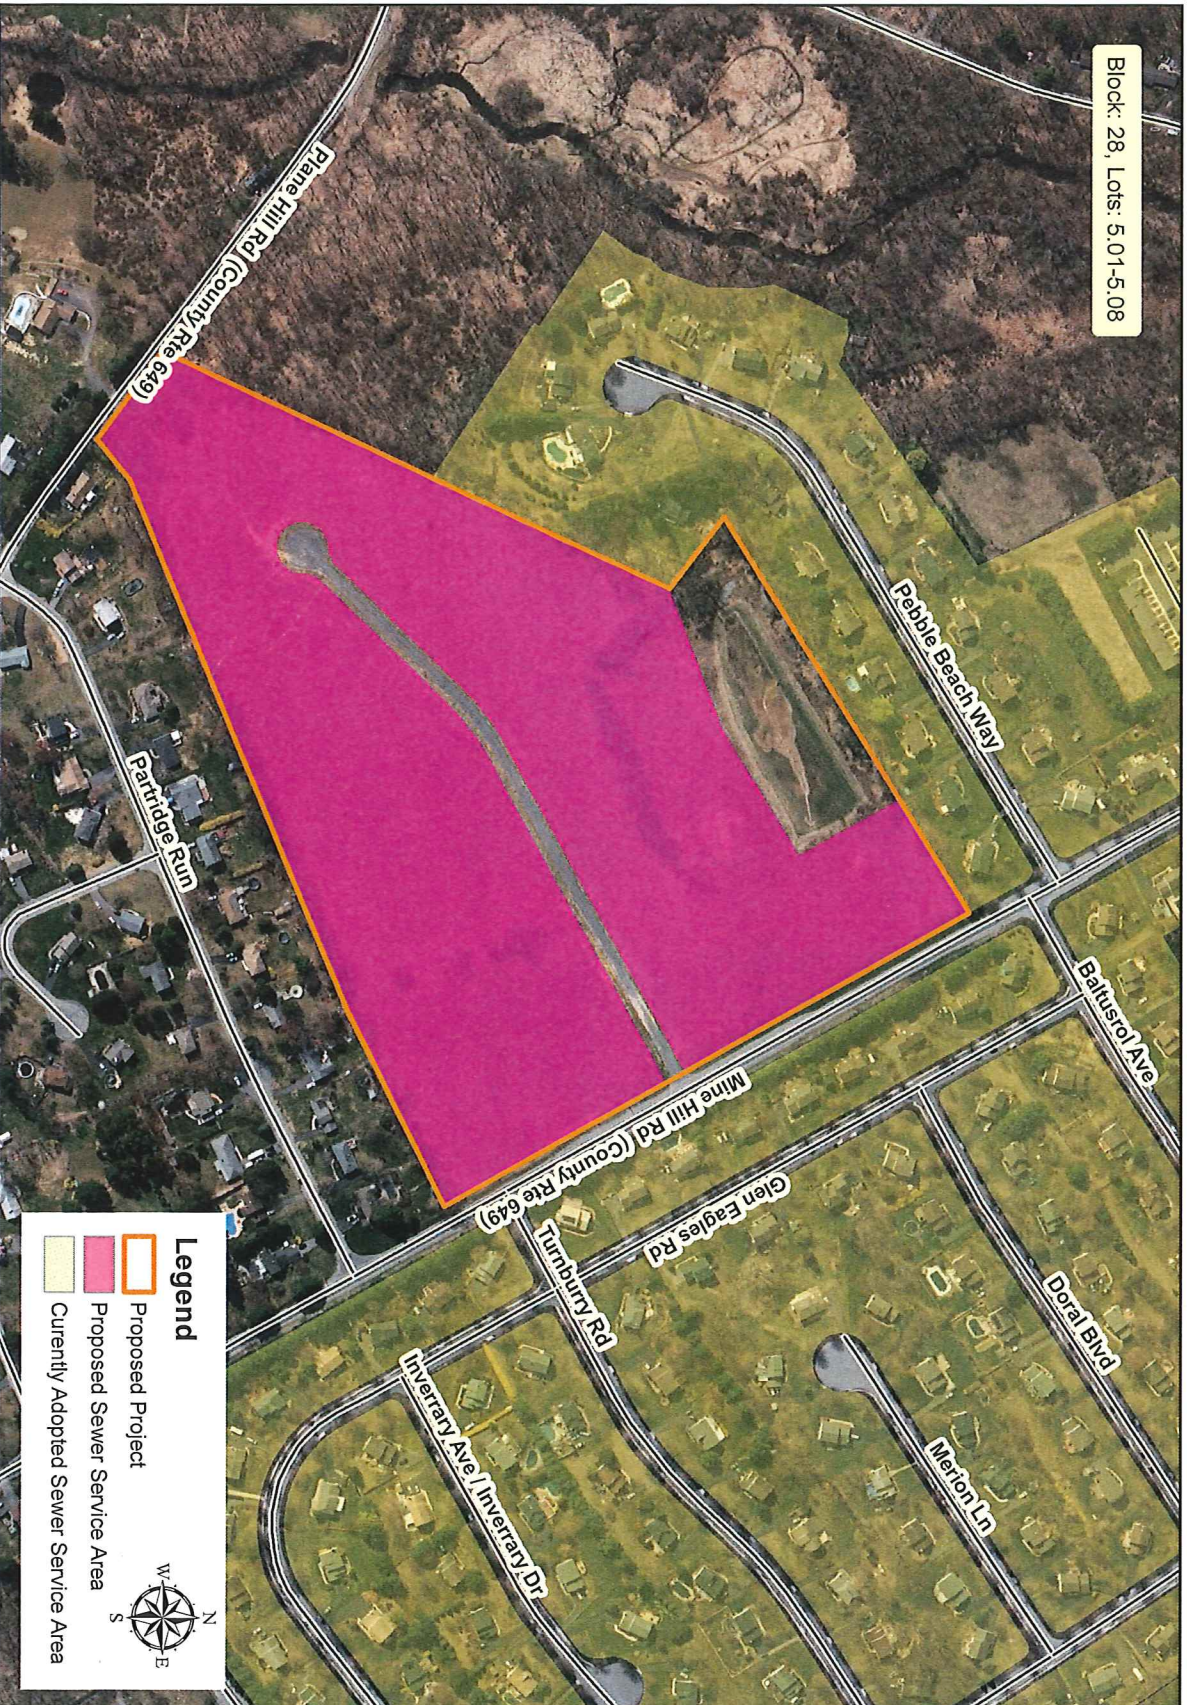

Washington Valley Estate
Washington Township, Warren County
PI: 435437 AMD180001

Block: 28, Lots: 5.01-5.08

0 0.025 0.05 0.1 Miles