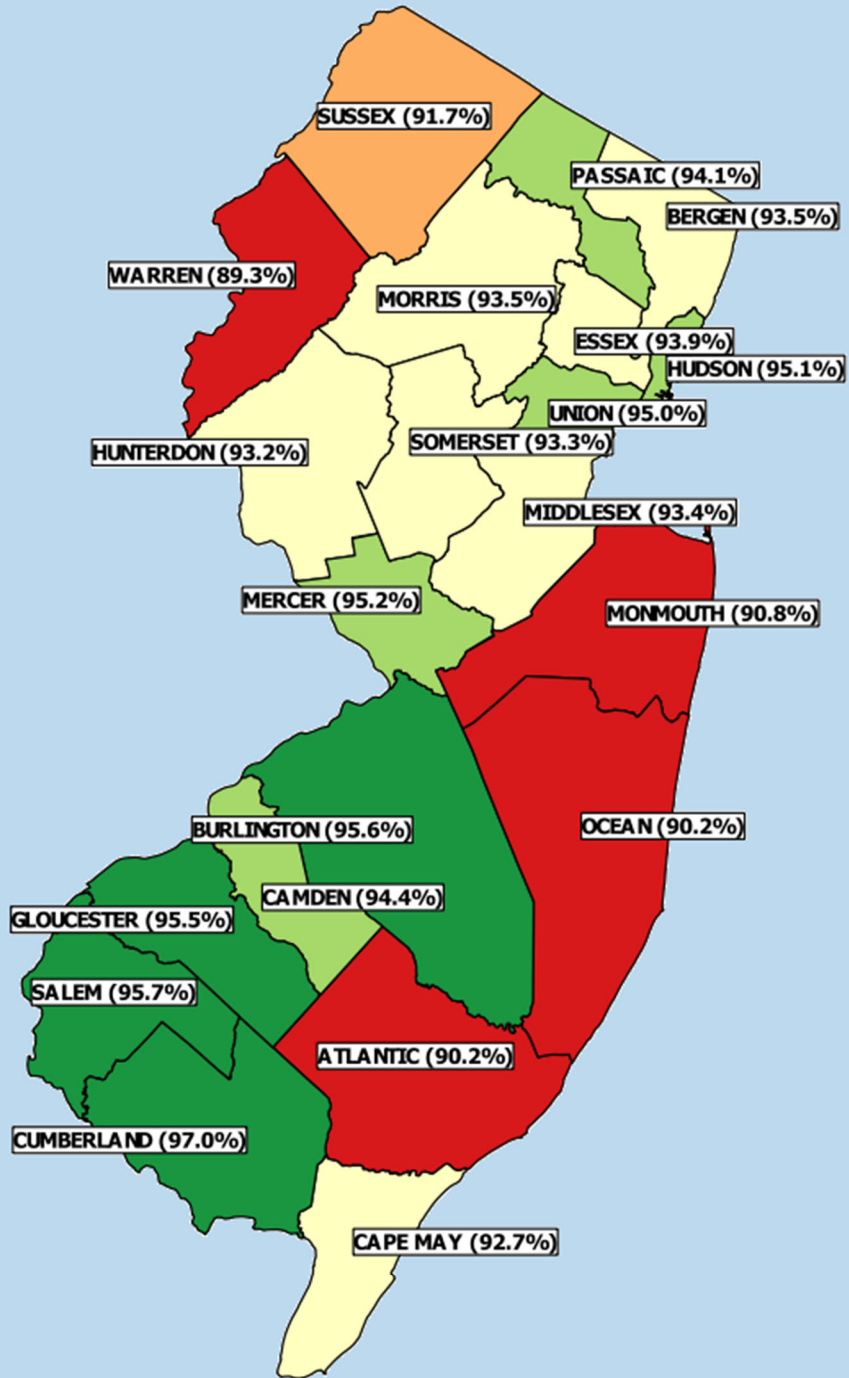

PreK/Childcare Vaccination Rates by County – 2018 ASR

- Green – Highest Vaccination Rates
- Light Green – Second Highest Rates
- Yellow – Middle Rates
- Orange – Second Lowest Rates
- Red – Lowest Rates