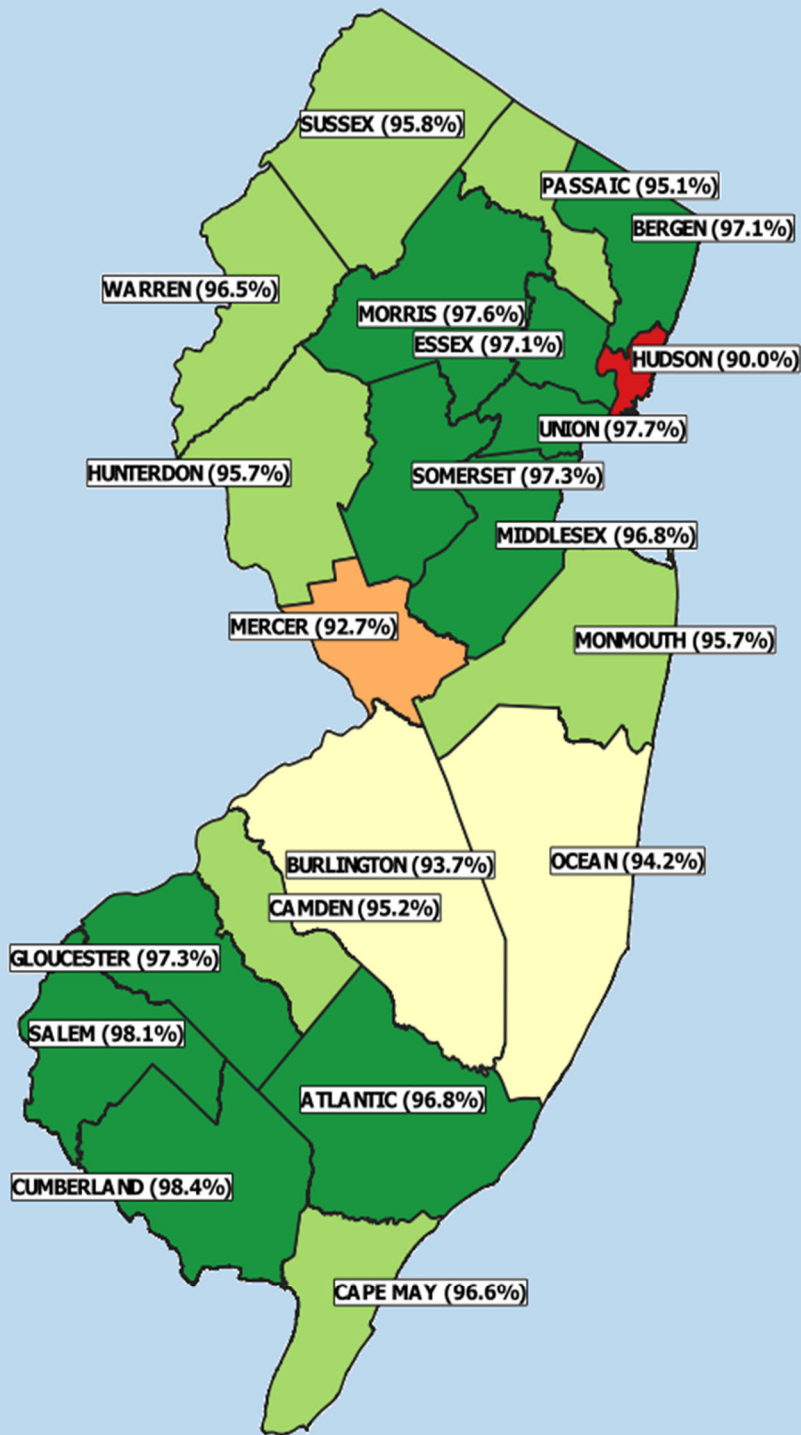

Grade Six Vaccination Rates by County – 2019 ASR

- Green – Highest Vaccination Rates
- Light Green – Second Highest Rates
- Yellow – Middle Rates
- Orange – Second Lowest Rates
- Red – Lowest Rates