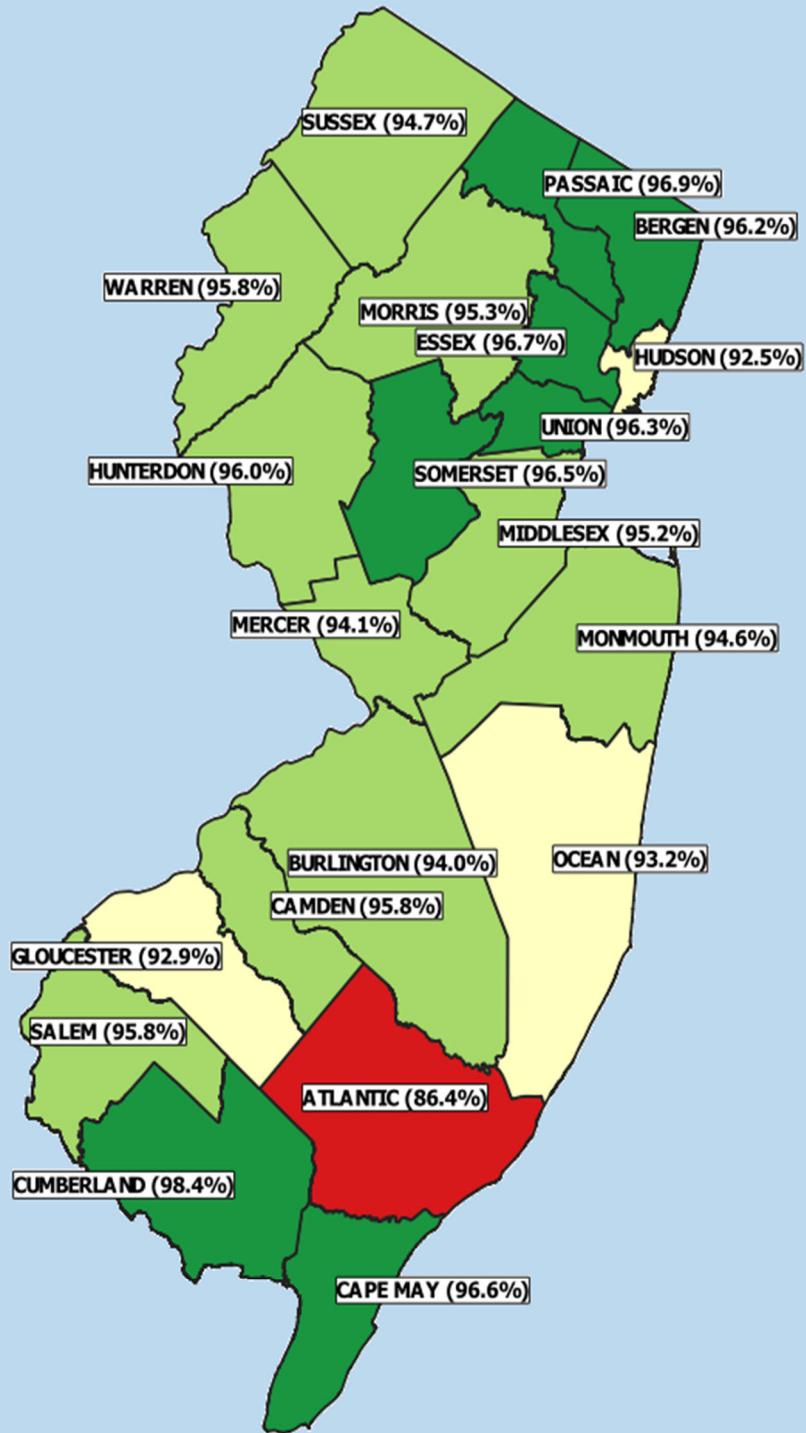

Kindergarten Vaccination Rates by County – 2019 ASR

- Green – Highest Vaccination Rates
- Light Green – Second Highest Rates
- Yellow – Middle Rates
- Orange – Second Lowest Rates
- Red – Lowest Rates