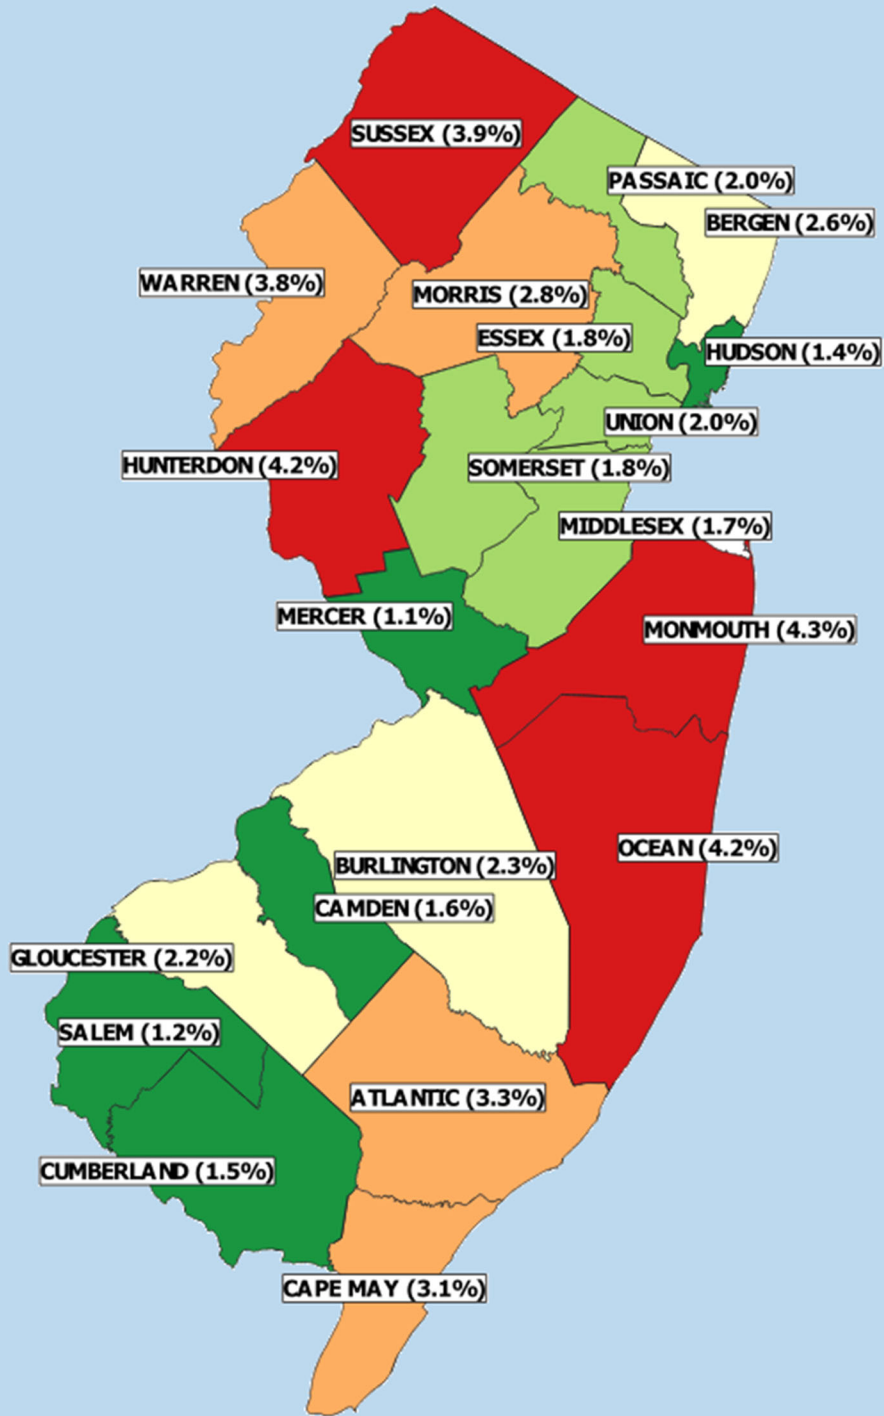

Kindergarten Religious Exemption Rates by County – 2020 ASR

- Green – Lowest Religious Exemption Rates
- Light Green – Second Lowest Rates
- Yellow – Middle Rates
- Orange – Second Highest Rates
- Red – Highest Rates