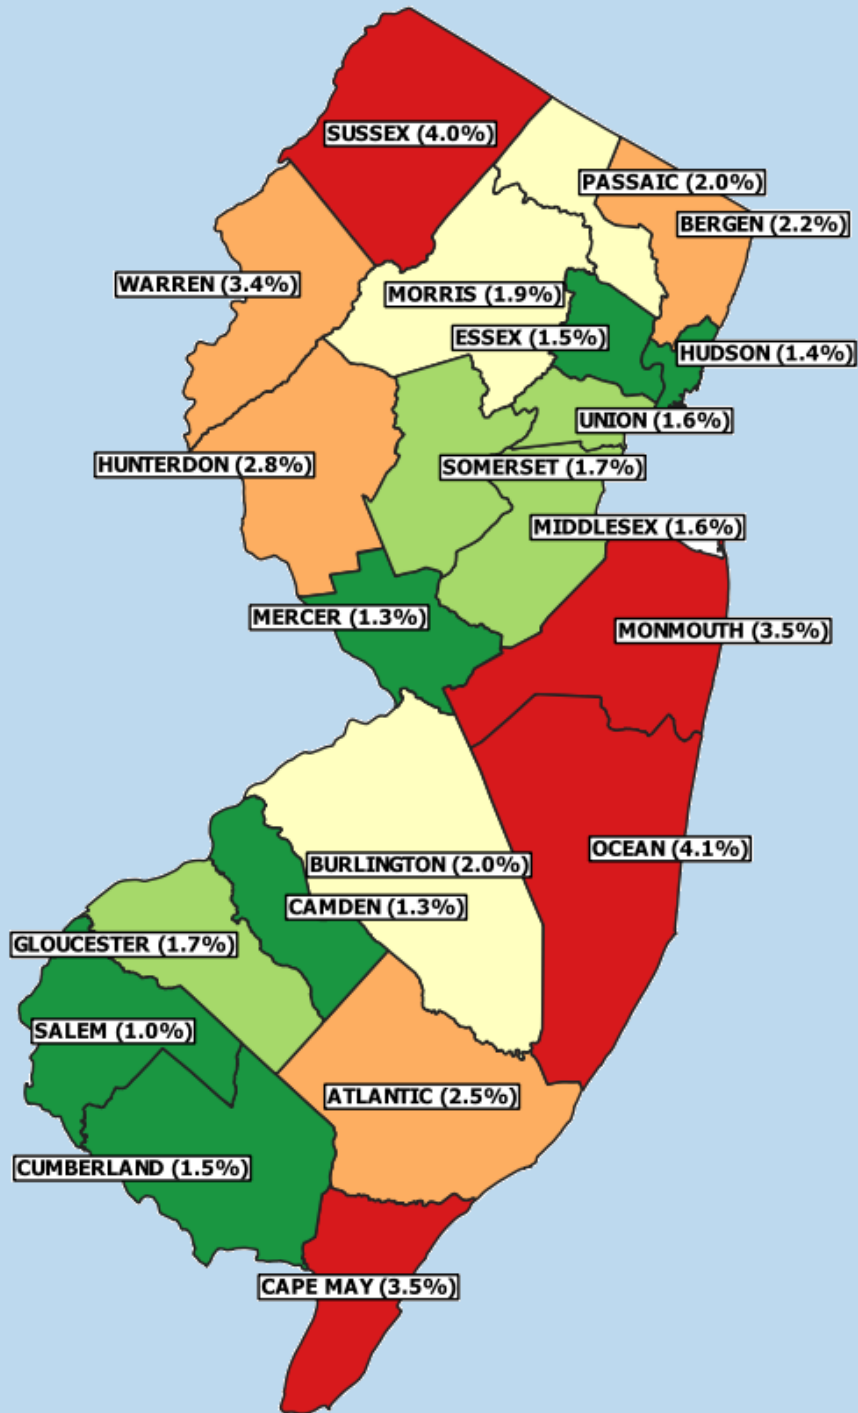

Kindergarten Religious Exemption Rates by County – 2021 ASR

- Green – Lowest Religious Exemption Rates
- Light Green – Second Lowest Rates
- Yellow – Middle Rates
- Orange – Second Highest Rates
- Red – Highest Rates