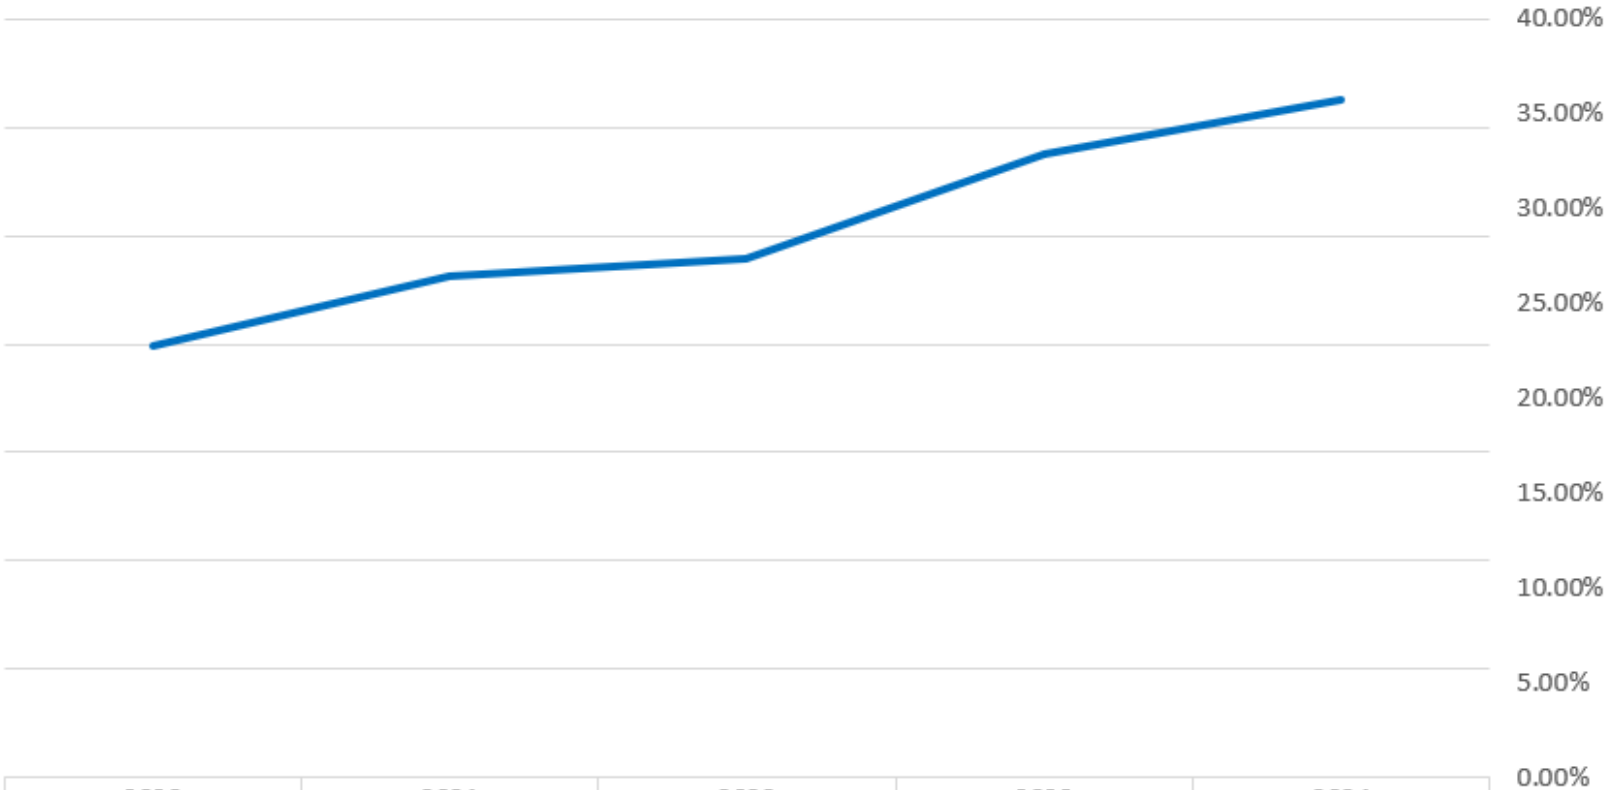

### NJEIS Indicator #4 Response Rate Trend FFY 2020-2024

|               | 2020   | 2021   | 2022   | 2023   | 2024   |
|---------------|--------|--------|--------|--------|--------|
| Mailed        | 6275   | 8623   | 8285   | 8119   | 6059   |
| Returned      | 1430   | 2273   | 2268   | 2672   | 2167   |
| Response Rate | 22.80% | 26.40% | 27.40% | 32.90% | 35.76% |