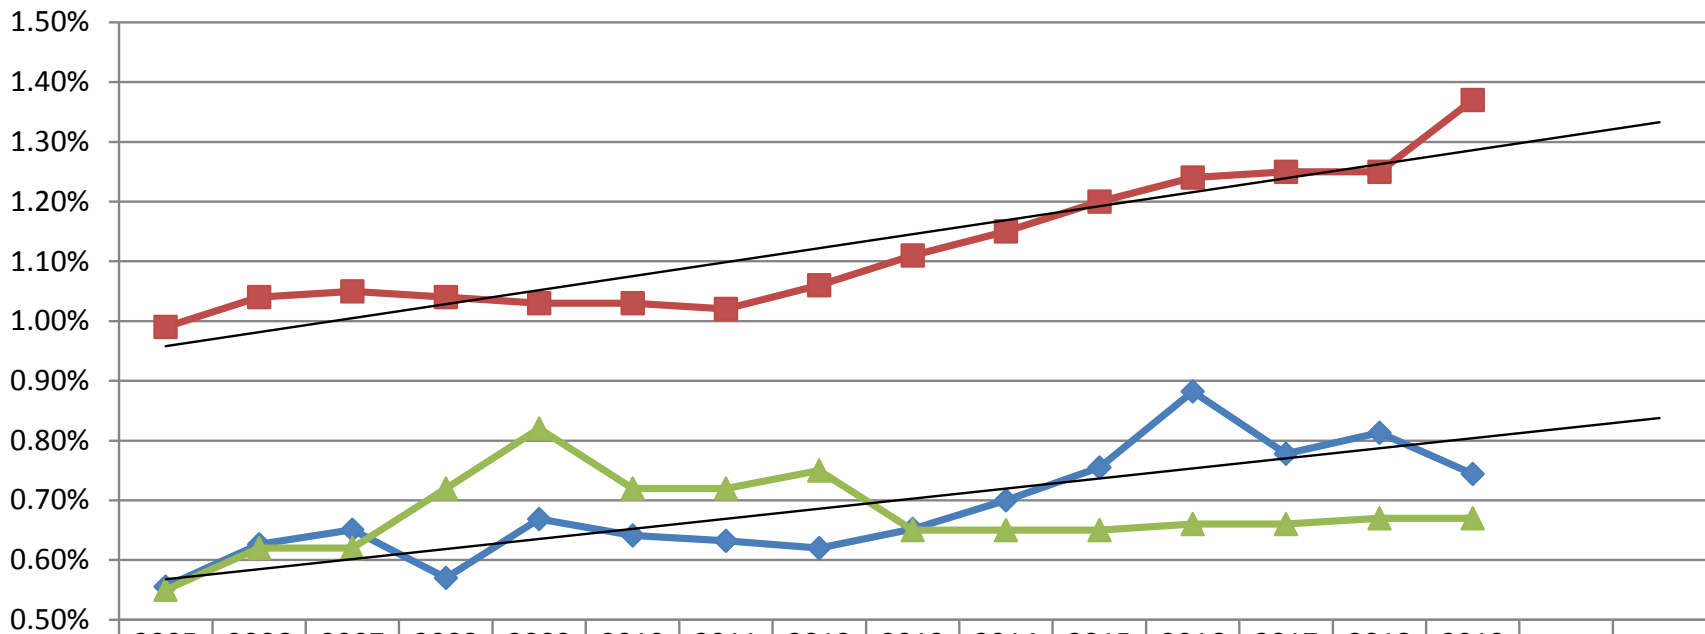

## NJEIS Indicator #5 Trend Children 0-1 years old FFY 2005-2019

	2005	2006	2007	2008	2009	2010	2011	2012	2013	2014	2015	2016	2017	2018	2019		
<span style="color: blue;">◆</span> #5	0.56%	0.63%	0.65%	0.57%	0.67%	0.64%	0.63%	0.62%	0.65%	0.70%	0.75%	0.88%	0.78%	0.81%	0.74%		
<span style="color: red;">■</span> National	0.99%	1.04%	1.05%	1.04%	1.03%	1.03%	1.02%	1.06%	1.11%	1.15%	1.20%	1.24%	1.25%	1.25%	1.37%		
<span style="color: green;">▲</span> TARGET	0.55%	0.62%	0.62%	0.72%	0.82%	0.72%	0.72%	0.75%	0.65%	0.65%	0.65%	0.66%	0.66%	0.67%	0.67%		