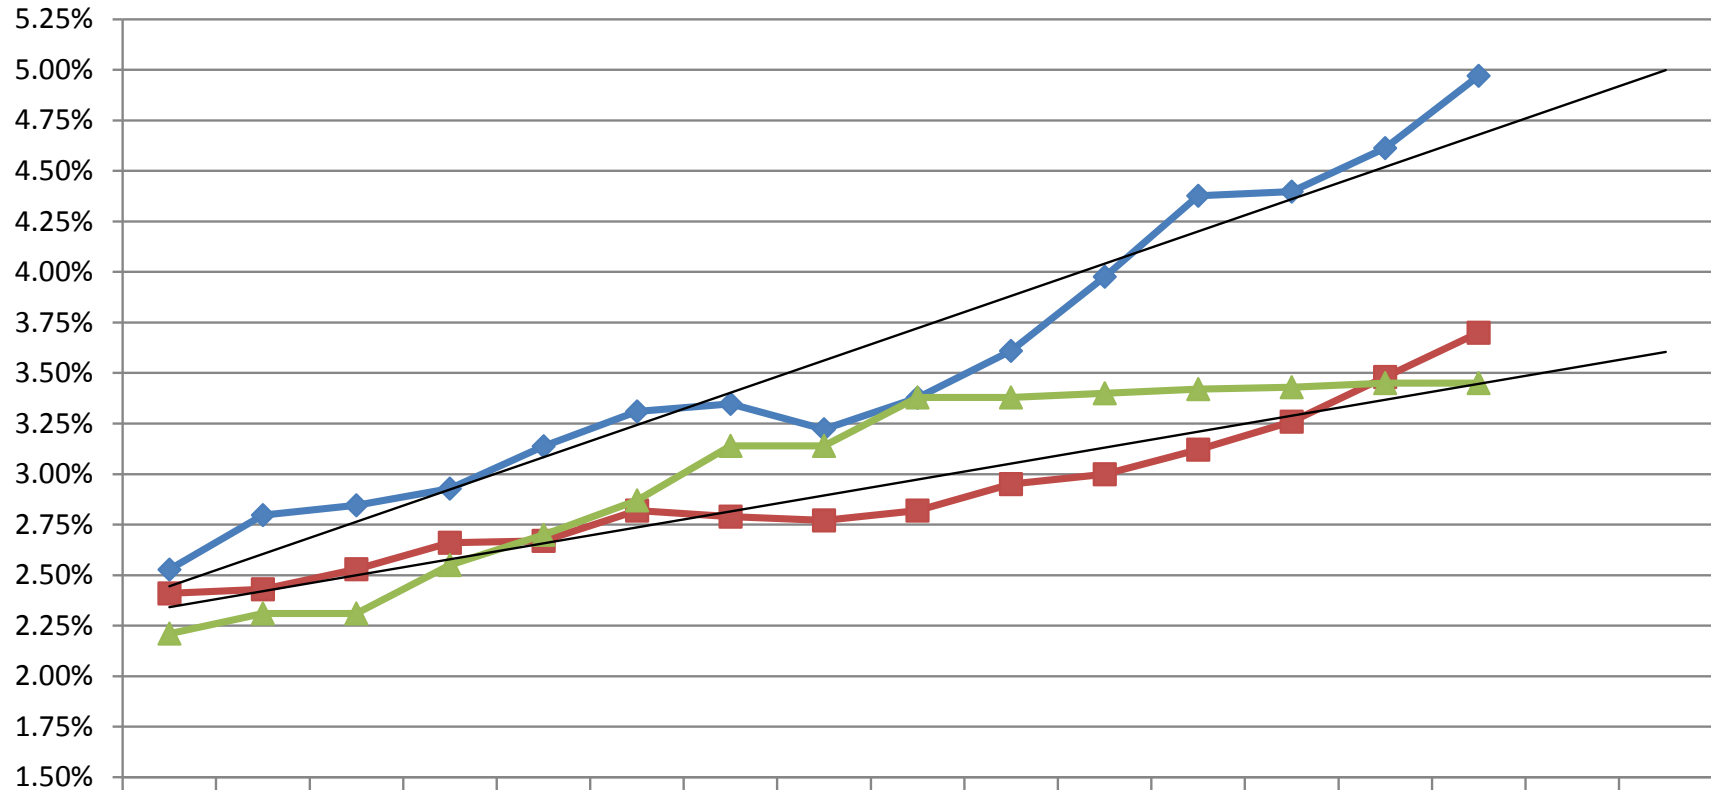

NJEIS Indicator #6 Trend Children 0-3 years old FFY 2005-2019

	2005	2006	2007	2008	2009	2010	2011	2012	2013	2014	2015	2016	2017	2018	2019		
◆ #6	2.53%	2.80%	2.84%	2.93%	3.14%	3.31%	3.35%	3.22%	3.38%	3.61%	3.98%	4.38%	4.40%	4.61%	4.97%		
■ National	2.41%	2.43%	2.53%	2.66%	2.67%	2.82%	2.79%	2.77%	2.82%	2.95%	3.00%	3.12%	3.26%	3.48%	3.70%		
▲ TARGET	2.21%	2.31%	2.31%	2.55%	2.70%	2.87%	3.14%	3.14%	3.38%	3.38%	3.40%	3.42%	3.43%	3.45%	3.45%		