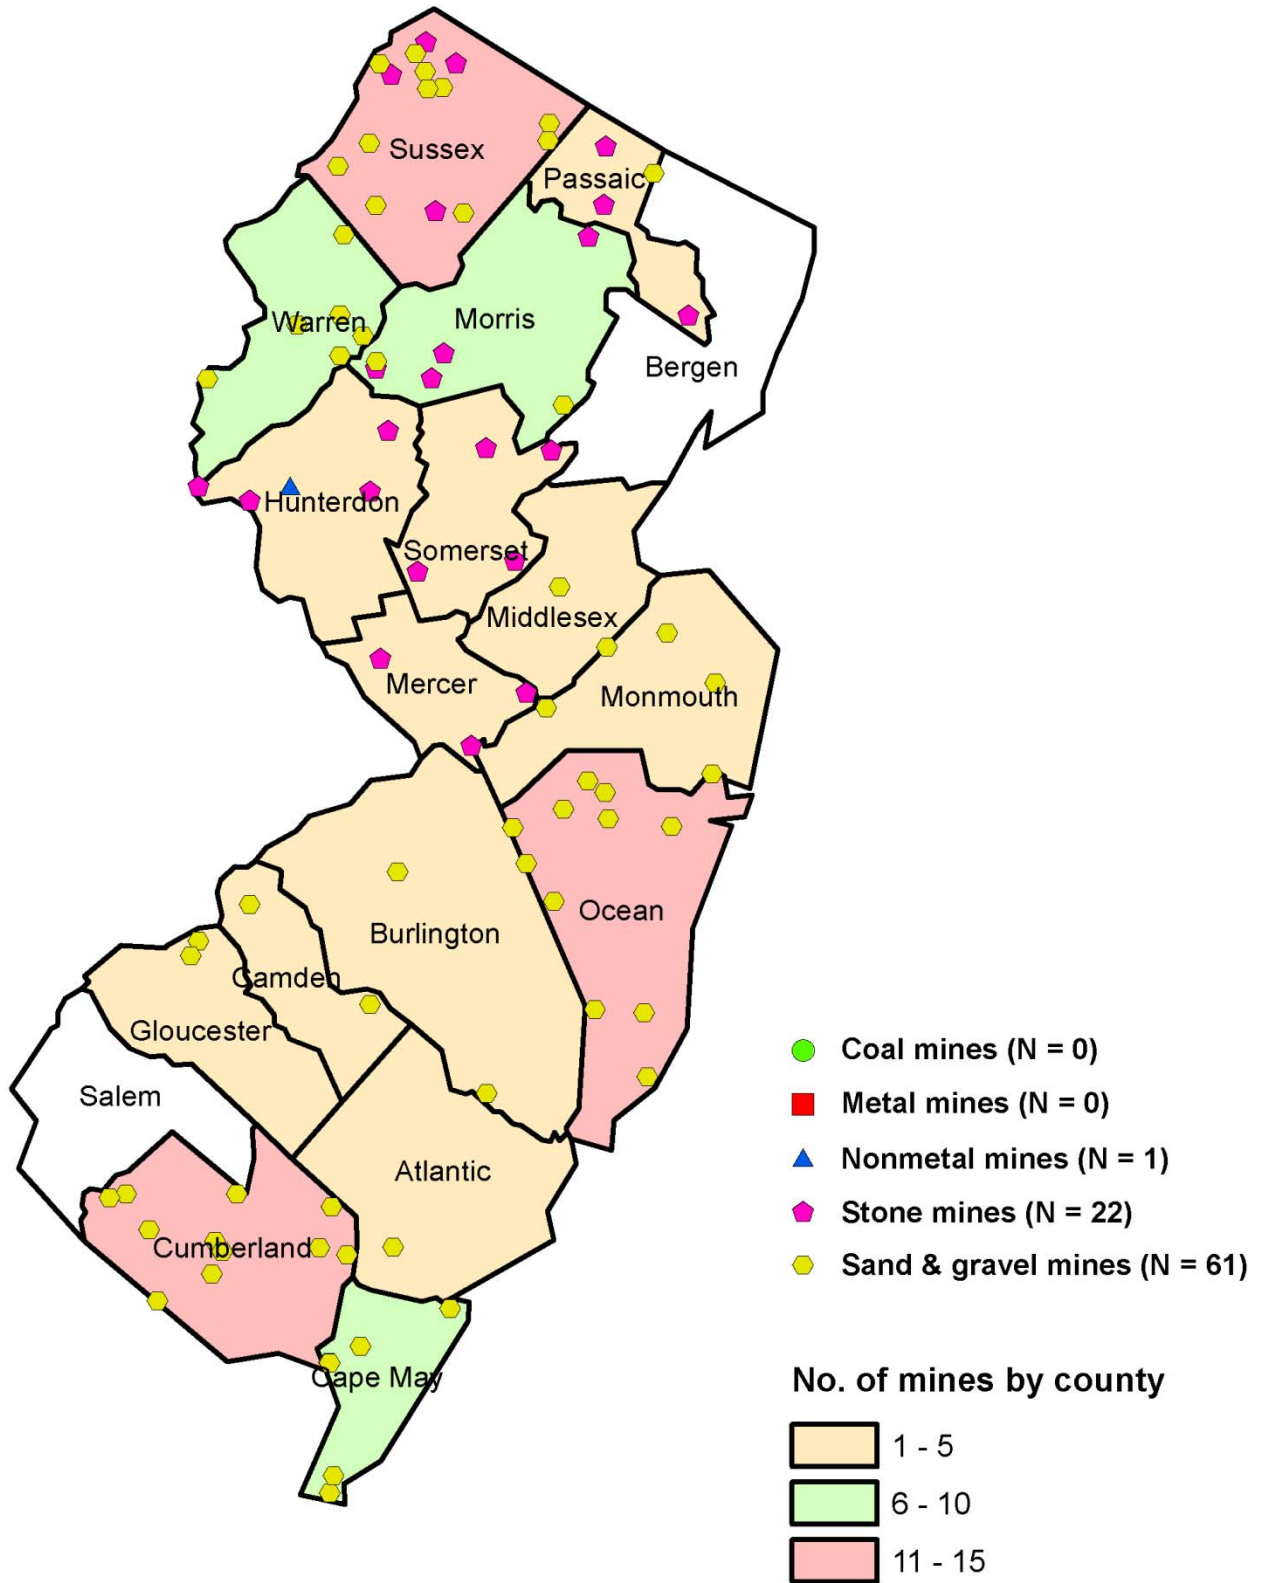

Active New Jersey Mining Operations, 2010

Data source: MSHA

New Jersey mining operations reporting employment to MSHA are spotted randomly within counties (N = 84).