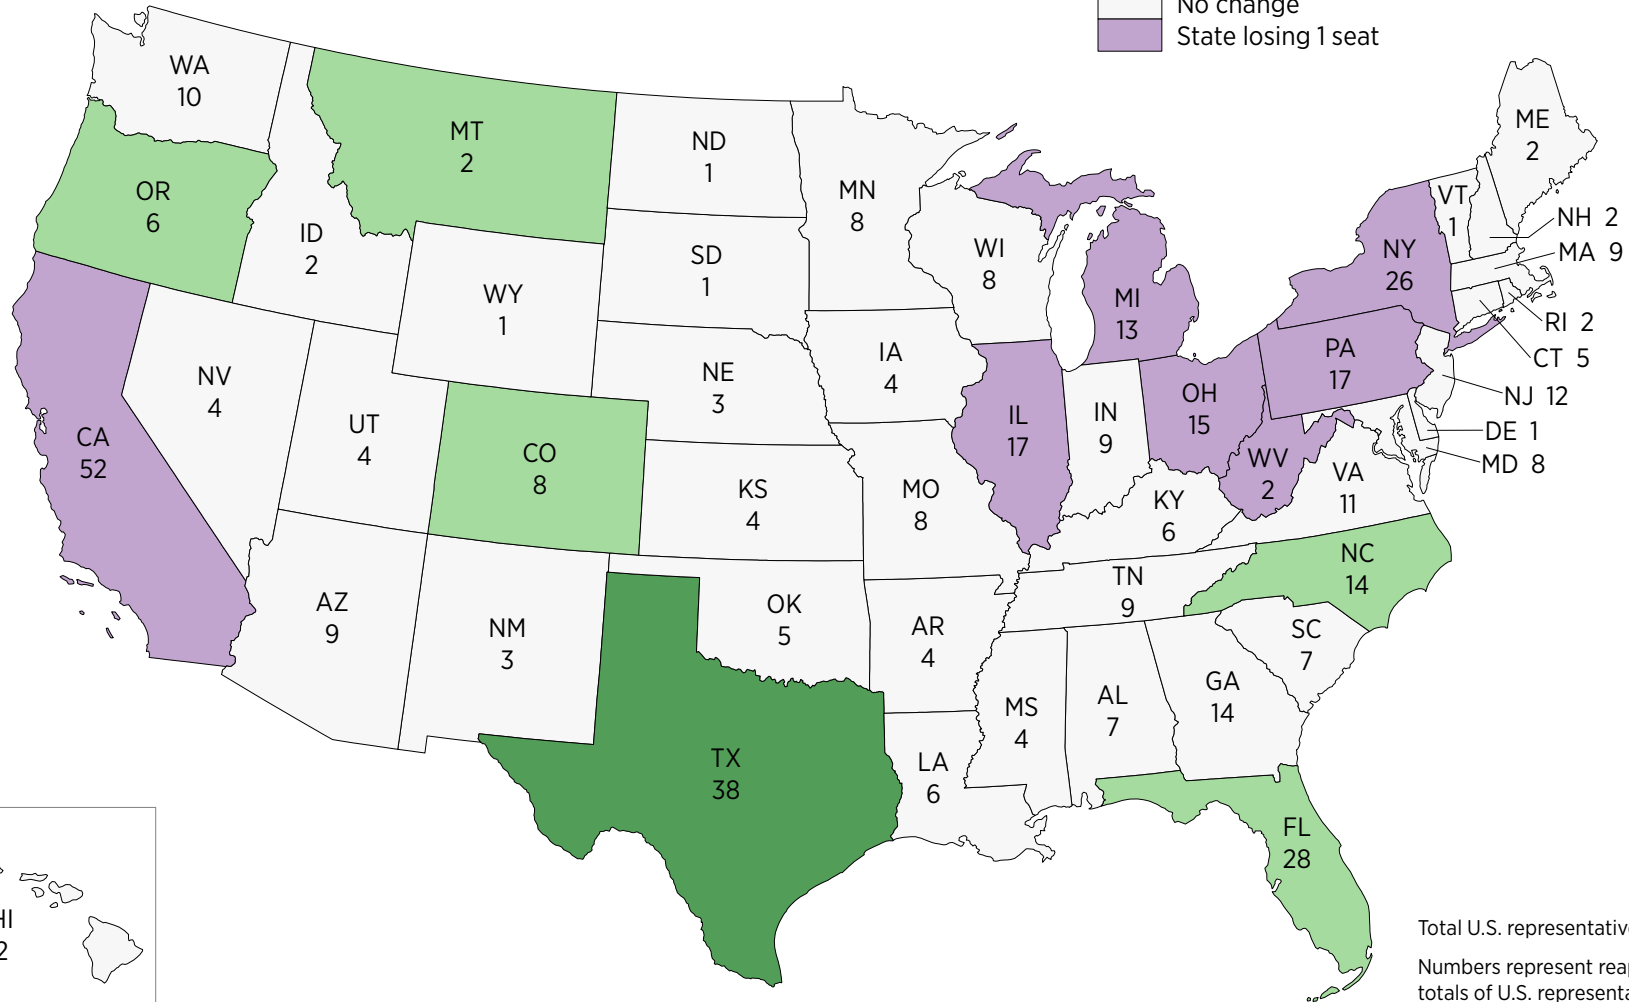

Apportionment of the U.S. House of Representatives Based on the 2020 Census

Change from 2010 to 2020

Total U.S. representatives: 435
Numbers represent reapportioned totals of U.S. representatives.