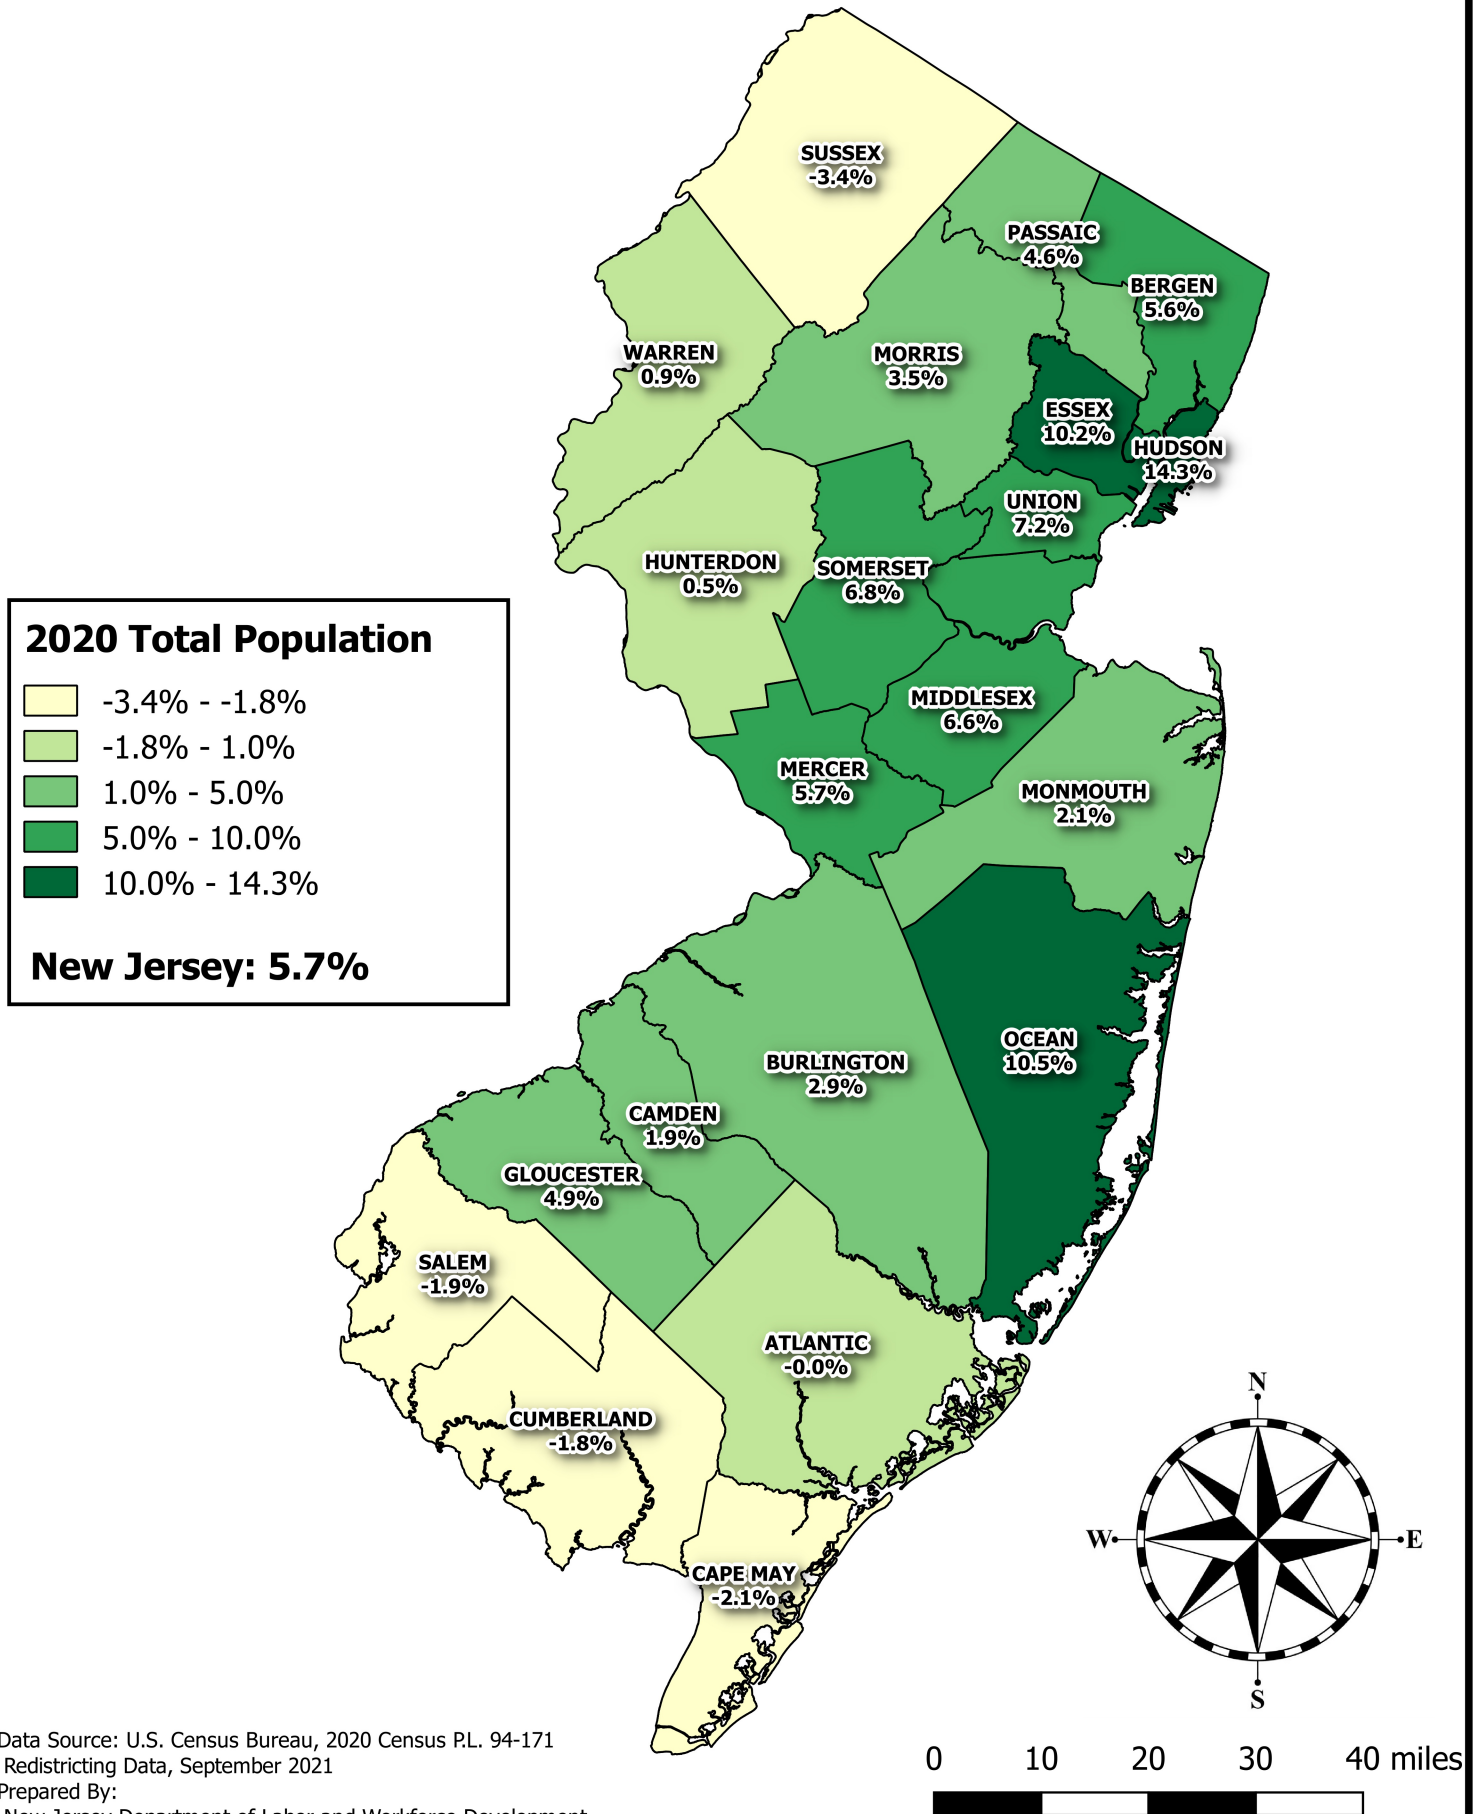

# 2020 Census Results: New Jersey

## Percent Change in Population by County: 2010 to 2020

Data Source: U.S. Census Bureau, 2020 Census P.L. 94-171  
 Redistricting Data, September 2021  
 Prepared By:  
 New Jersey Department of Labor and Workforce Development  
 New Jersey State Data Center  
 October 2021