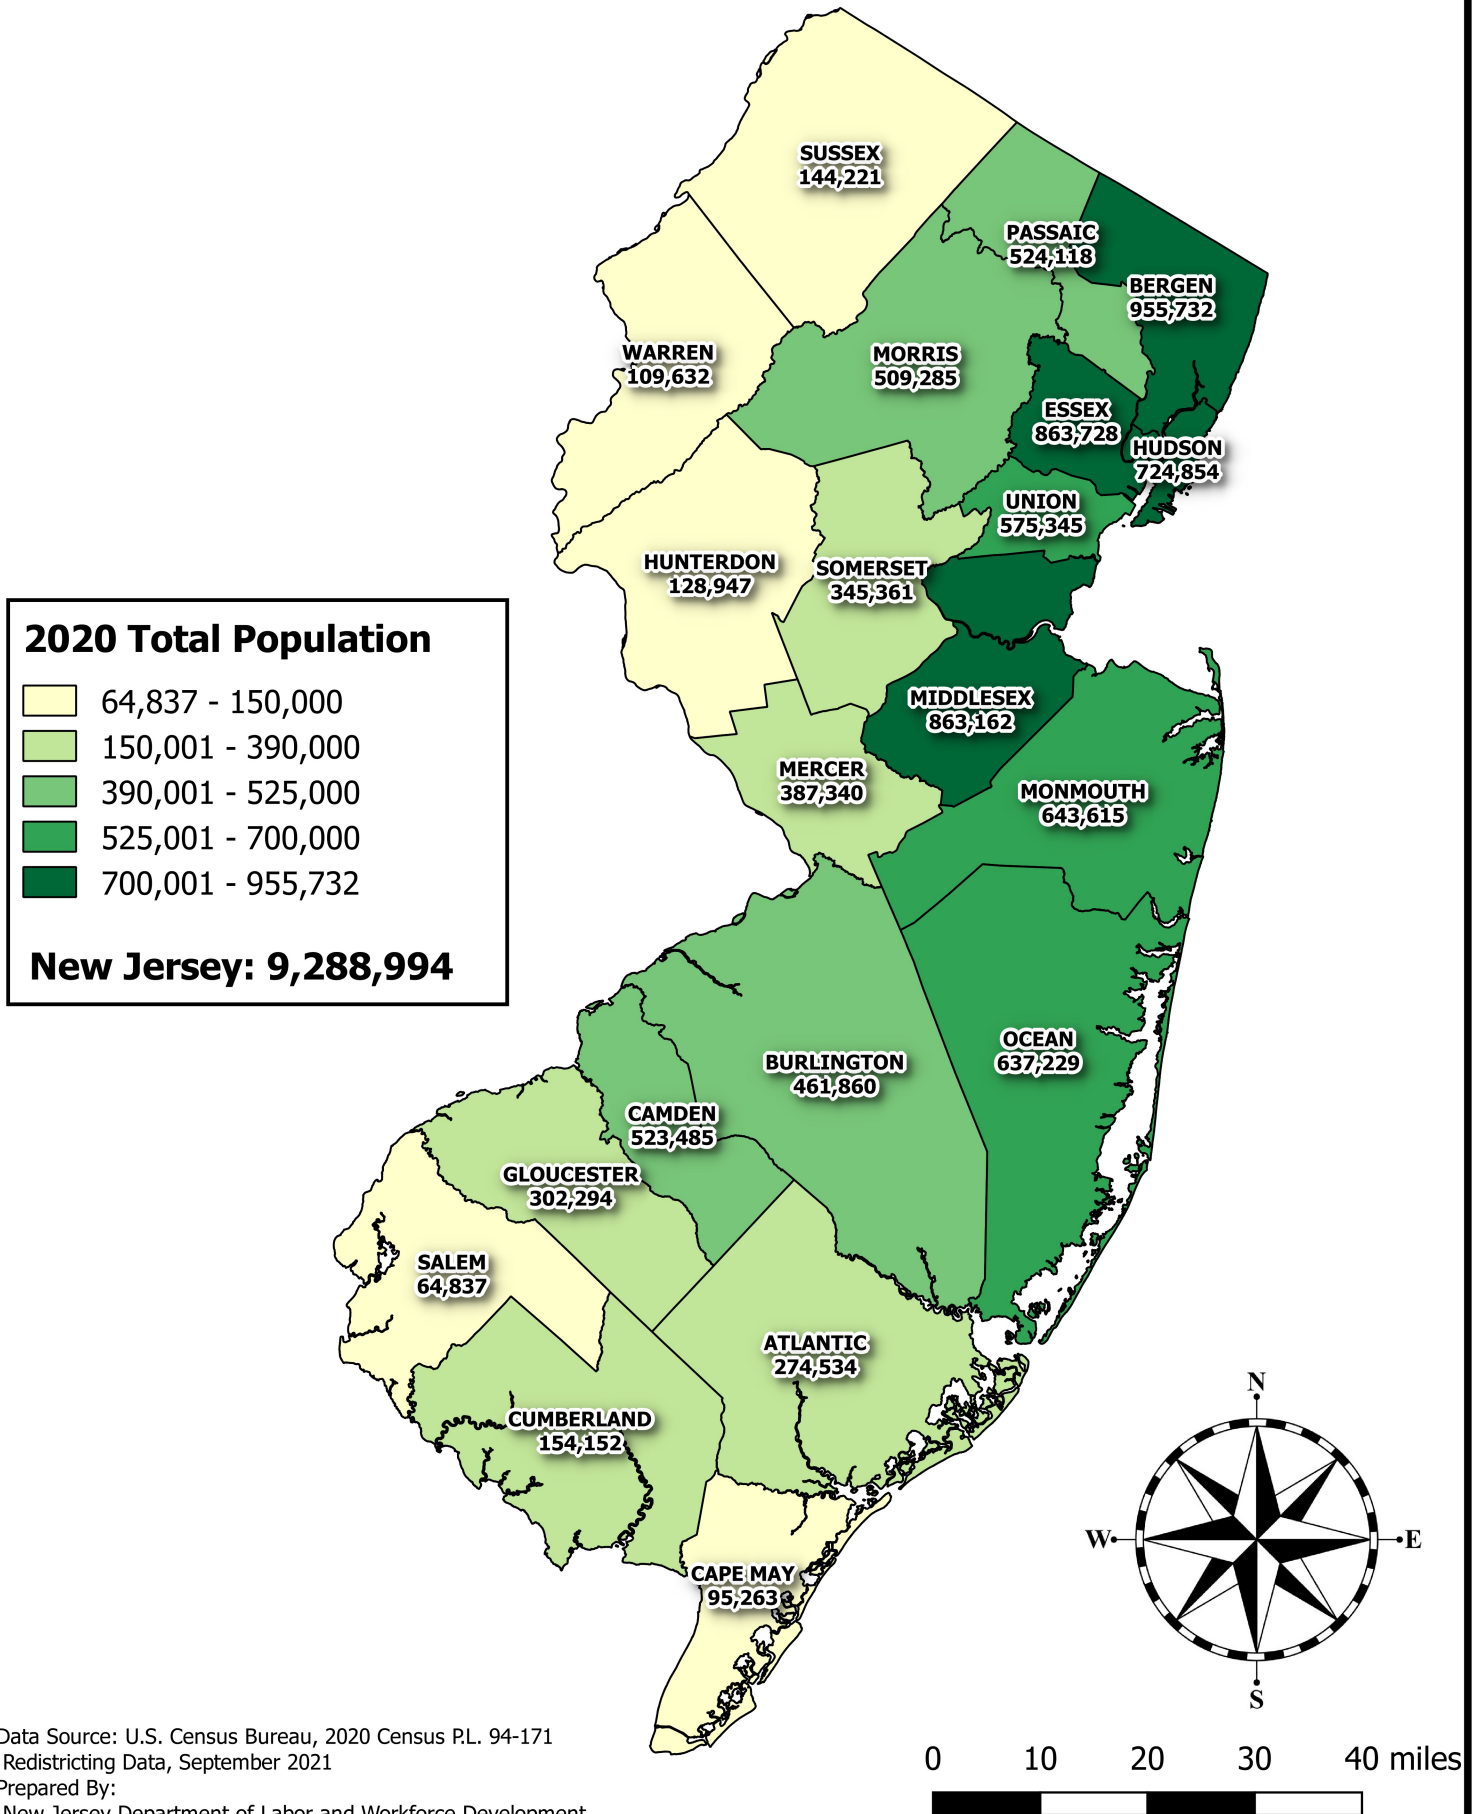

# 2020 Census Results: New Jersey Total Population by County

Data Source: U.S. Census Bureau, 2020 Census P.L. 94-171  
 Redistricting Data, September 2021  
 Prepared By:  
 New Jersey Department of Labor and Workforce Development  
 New Jersey State Data Center  
 October 2021