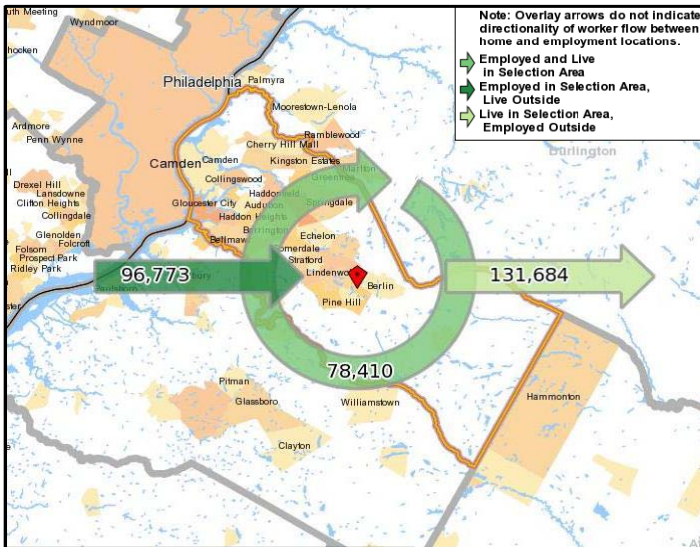

Local Employment Dynamics *OnTheMap* Worker Inflow/Outflow Report Camden County

NEW JERSEY STATE DATA CENTER

NJSDC

in partnership with

United States
Census
Bureau

Inflow/Outflow Job Counts in 2010 Primary Jobs	Camden County	
	Count	Share
Living in Camden County	210,094	100.0%
Living and Employed in Camden County	78,410	37.3%
Living in Camden County but Employed Outside	131,684	62.7%
Employed in Camden County	175,183	100.0%
Employed and Living in Camden County	78,410	44.8%
Employed in Camden County but Living Outside	96,773	55.2%
Net Job Inflow (+) or Outflow (-)	-34,911	

Source: US Census Bureau Local Employment Dynamics

Inflow/Outflow Job Counts in 2010