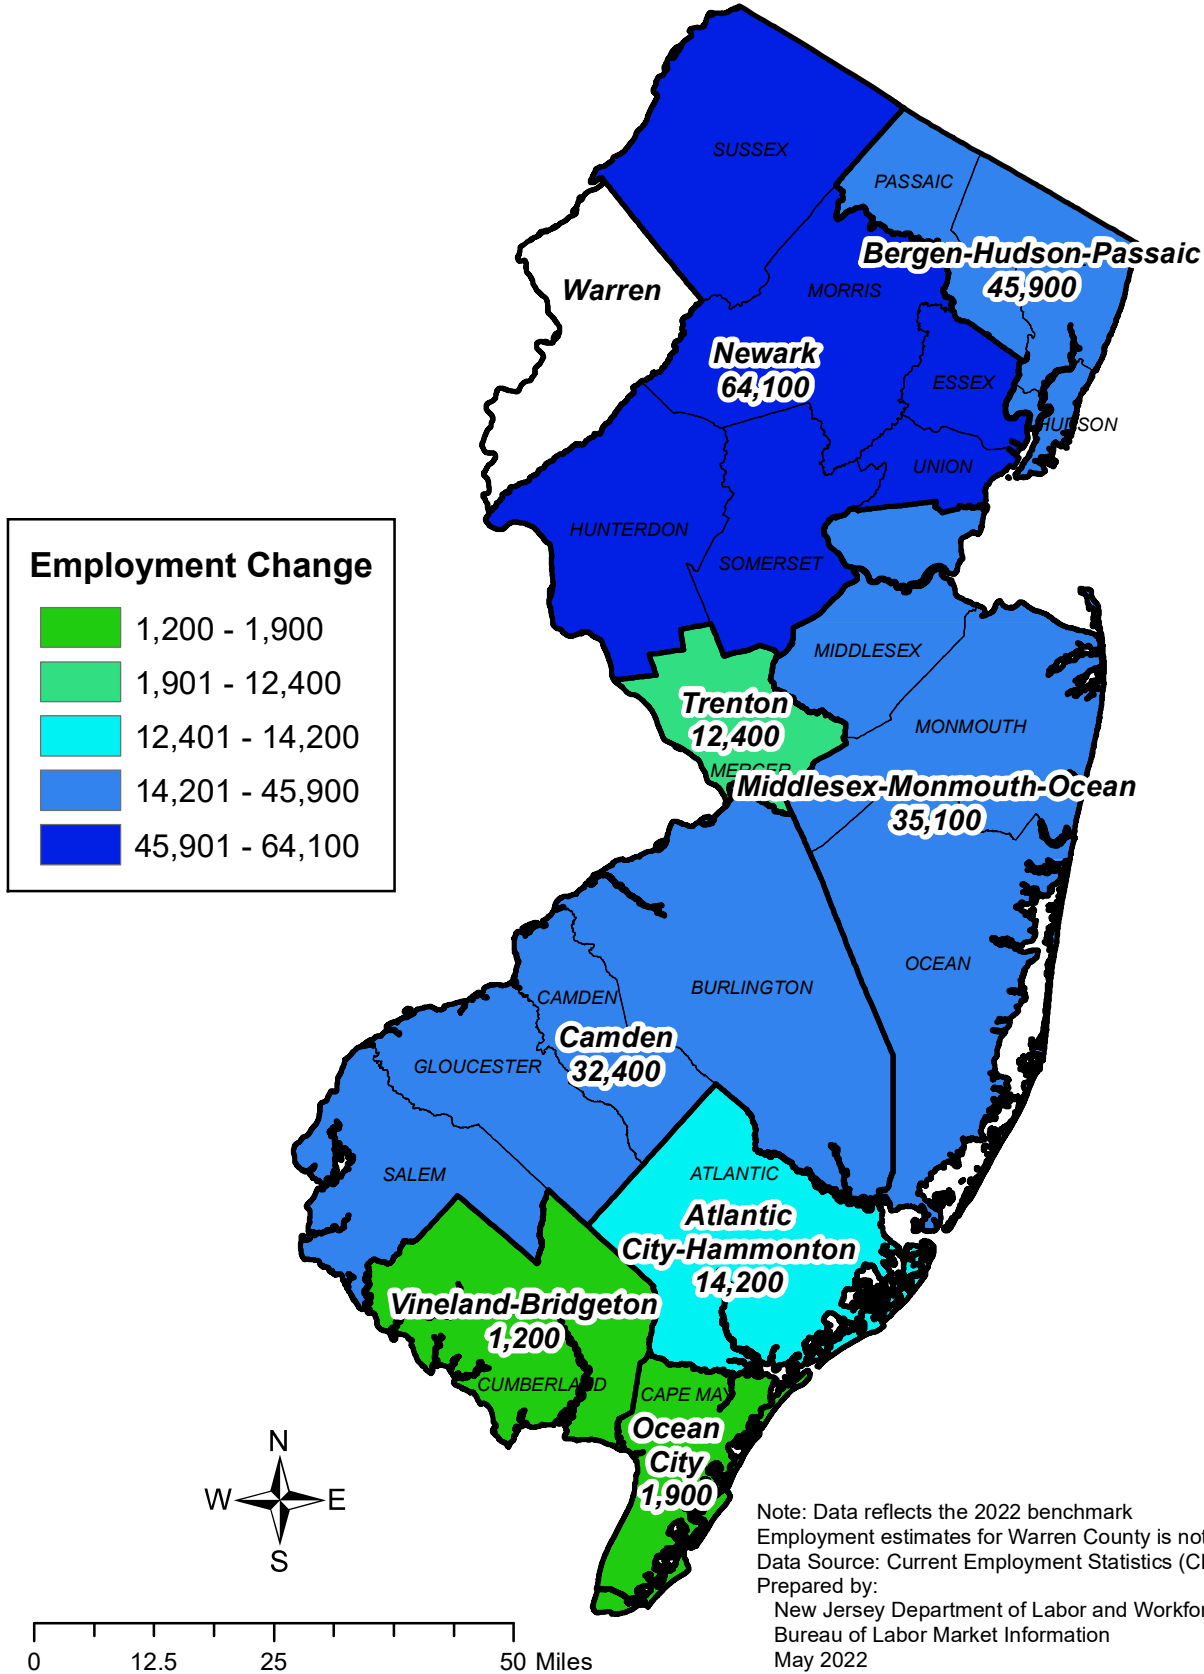

Year Over Year in Nonfarm Payroll Employment New Jersey Labor Areas - March 2022

(Preliminary, Not Seasonally Adjusted)

Note: Data reflects the 2022 benchmark
 Employment estimates for Warren County is not publishable
 Data Source: Current Employment Statistics (CES)
 Prepared by:
 New Jersey Department of Labor and Workforce Development
 Bureau of Labor Market Information
 May 2022