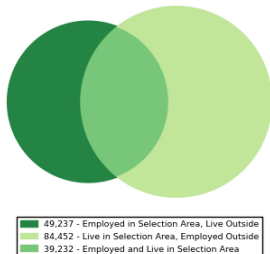

Inflow/Outflow Job Counts in 2010

Source: US Census Bureau Local Employment Dynamics