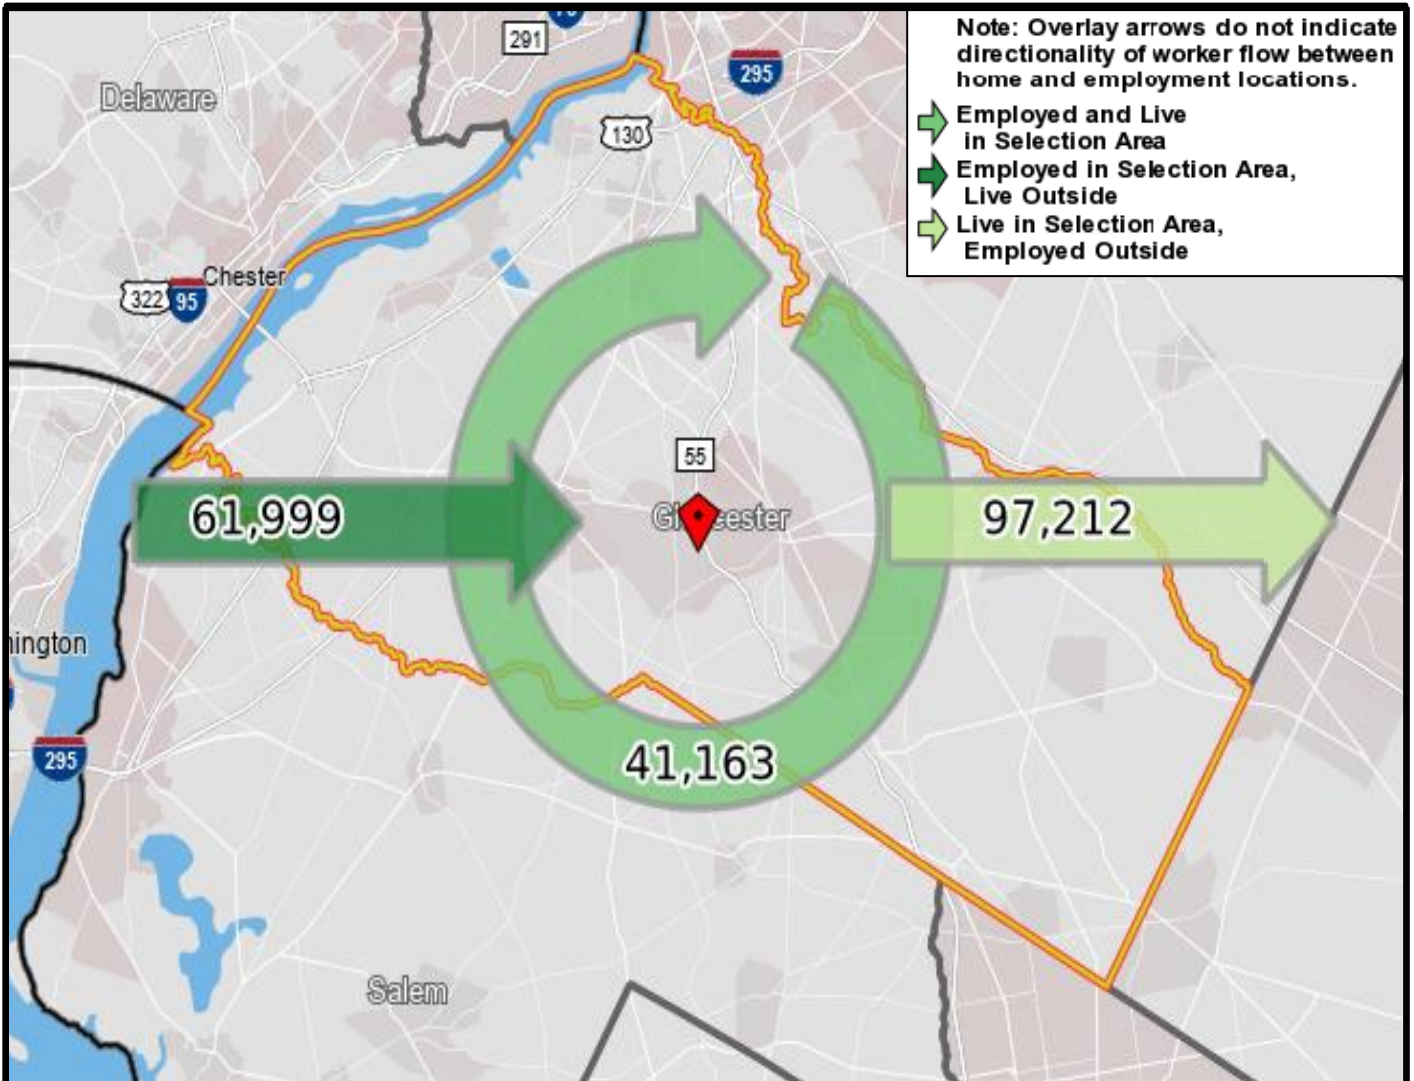

# Local Employment Dynamics *OnTheMap*

## Worker Inflow/Outflow Report

### Gloucester County, New Jersey

NEW JERSEY STATE DATA CENTER

in partnership with

Inflow/Outflow Job Counts in 2018	Gloucester County	
	Count	Share
<b>Primary Jobs</b>		
Living in the Selection Area	138,375	100.00%
Living and Employed in the Selection Area	41,163	29.70%
Living in the Selection Area but Employed Outside	97,212	70.30%
Employed in the Selection Area	103,162	100.00%
Employed and Living in the Selection Area	41,163	39.90%
Employed in the Selection Area but Living Outside	61,999	60.10%
Net Job Inflow (+) or Outflow (-)	-35,213	-