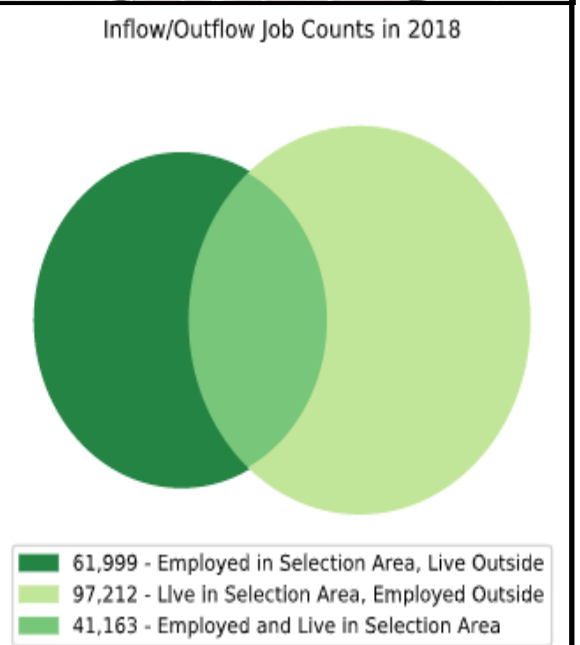

### Gloucester County, New Jersey

NEW JERSEY STATE DATA CENTER

in partnership with

Inflow/Outflow Job Counts in 2018	Gloucester County	
	Count	Share
<b>Primary Jobs</b>		
Living in the Selection Area	138,375	100.00%
Living and Employed in the Selection Area	41,163	29.70%
Living in the Selection Area but Employed Outside	97,212	70.30%
Employed in the Selection Area	103,162	100.00%
Employed and Living in the Selection Area	41,163	39.90%
Employed in the Selection Area but Living Outside	61,999	60.10%
Net Job Inflow (+) or Outflow (-)	-35,213	-