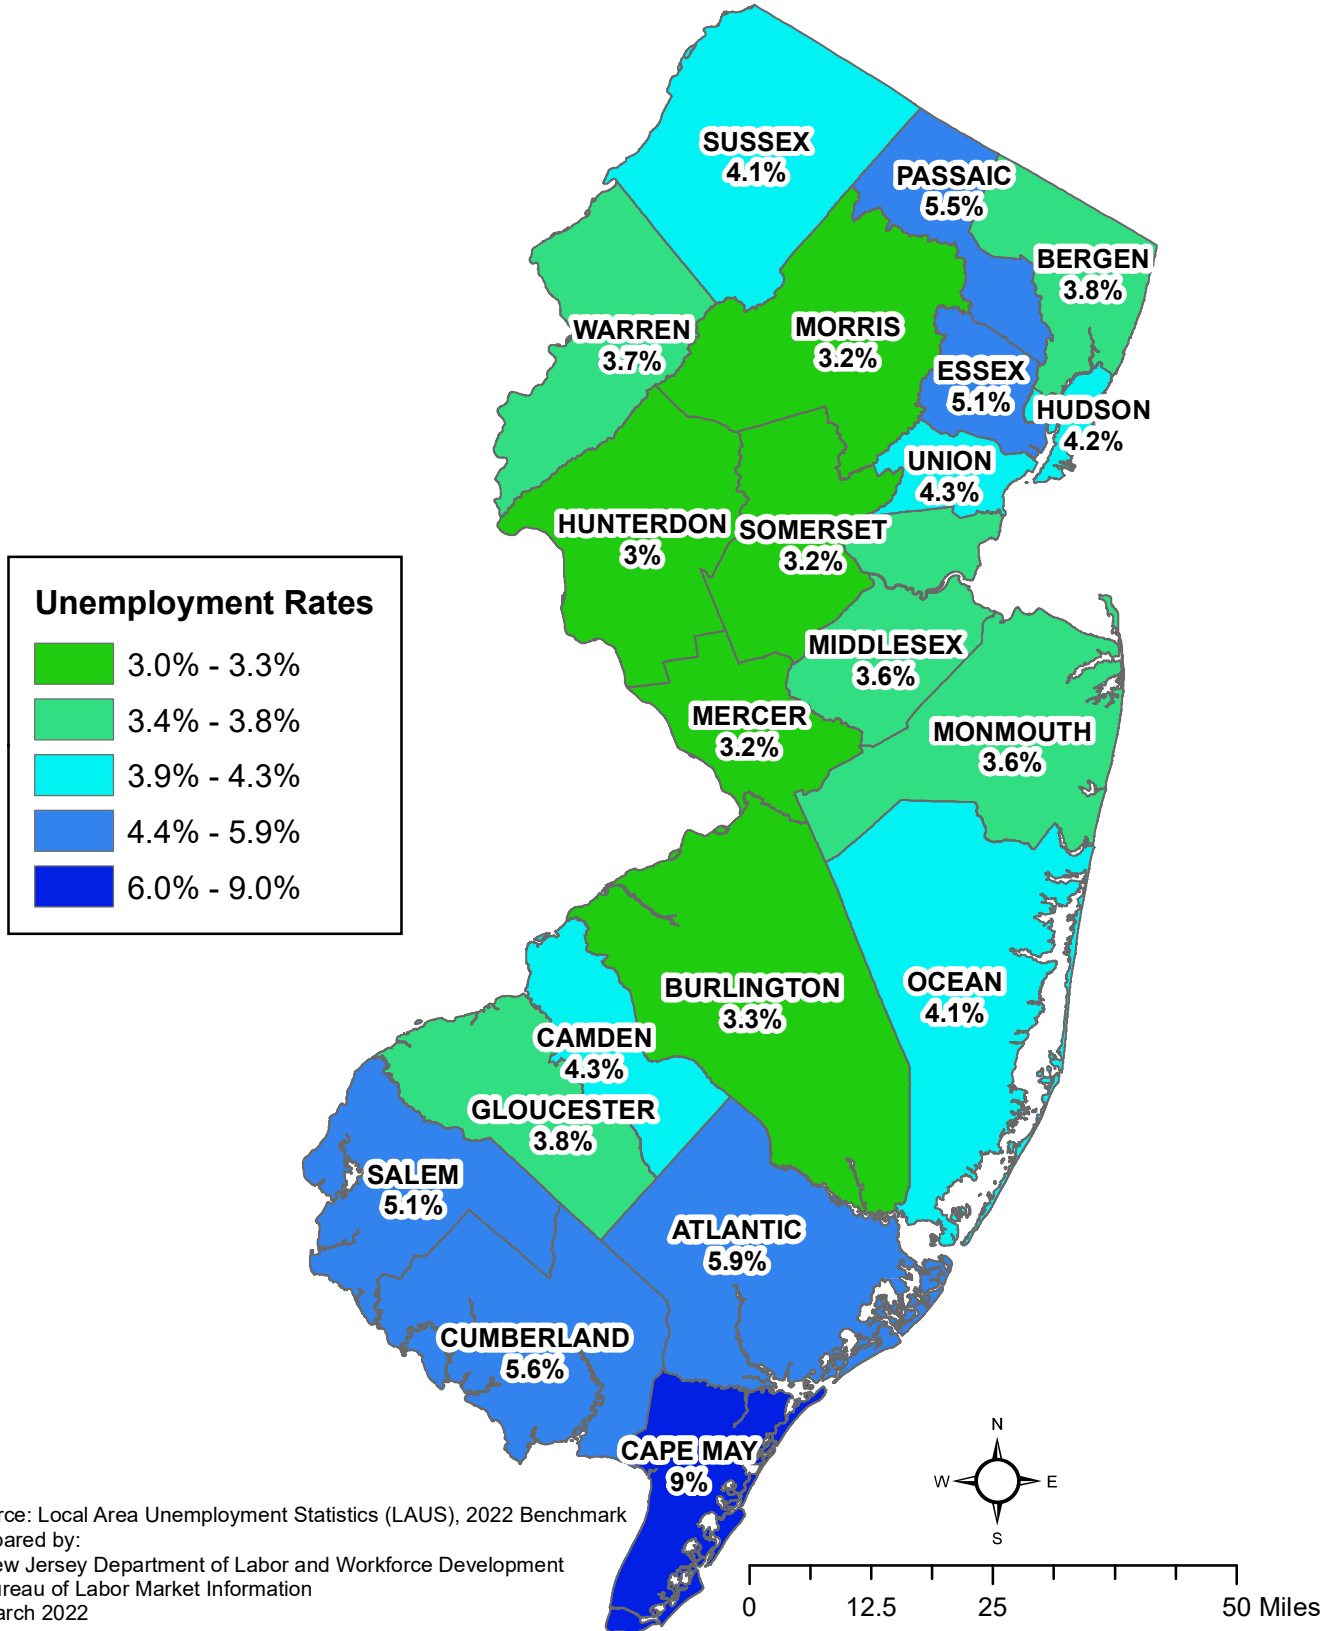

New Jersey Counties

Unemployment Rates - March 2022

(Preliminary, Not Seasonally Adjusted)

Source: Local Area Unemployment Statistics (LAUS), 2022 Benchmark
 Prepared by:
 New Jersey Department of Labor and Workforce Development
 Bureau of Labor Market Information
 March 2022