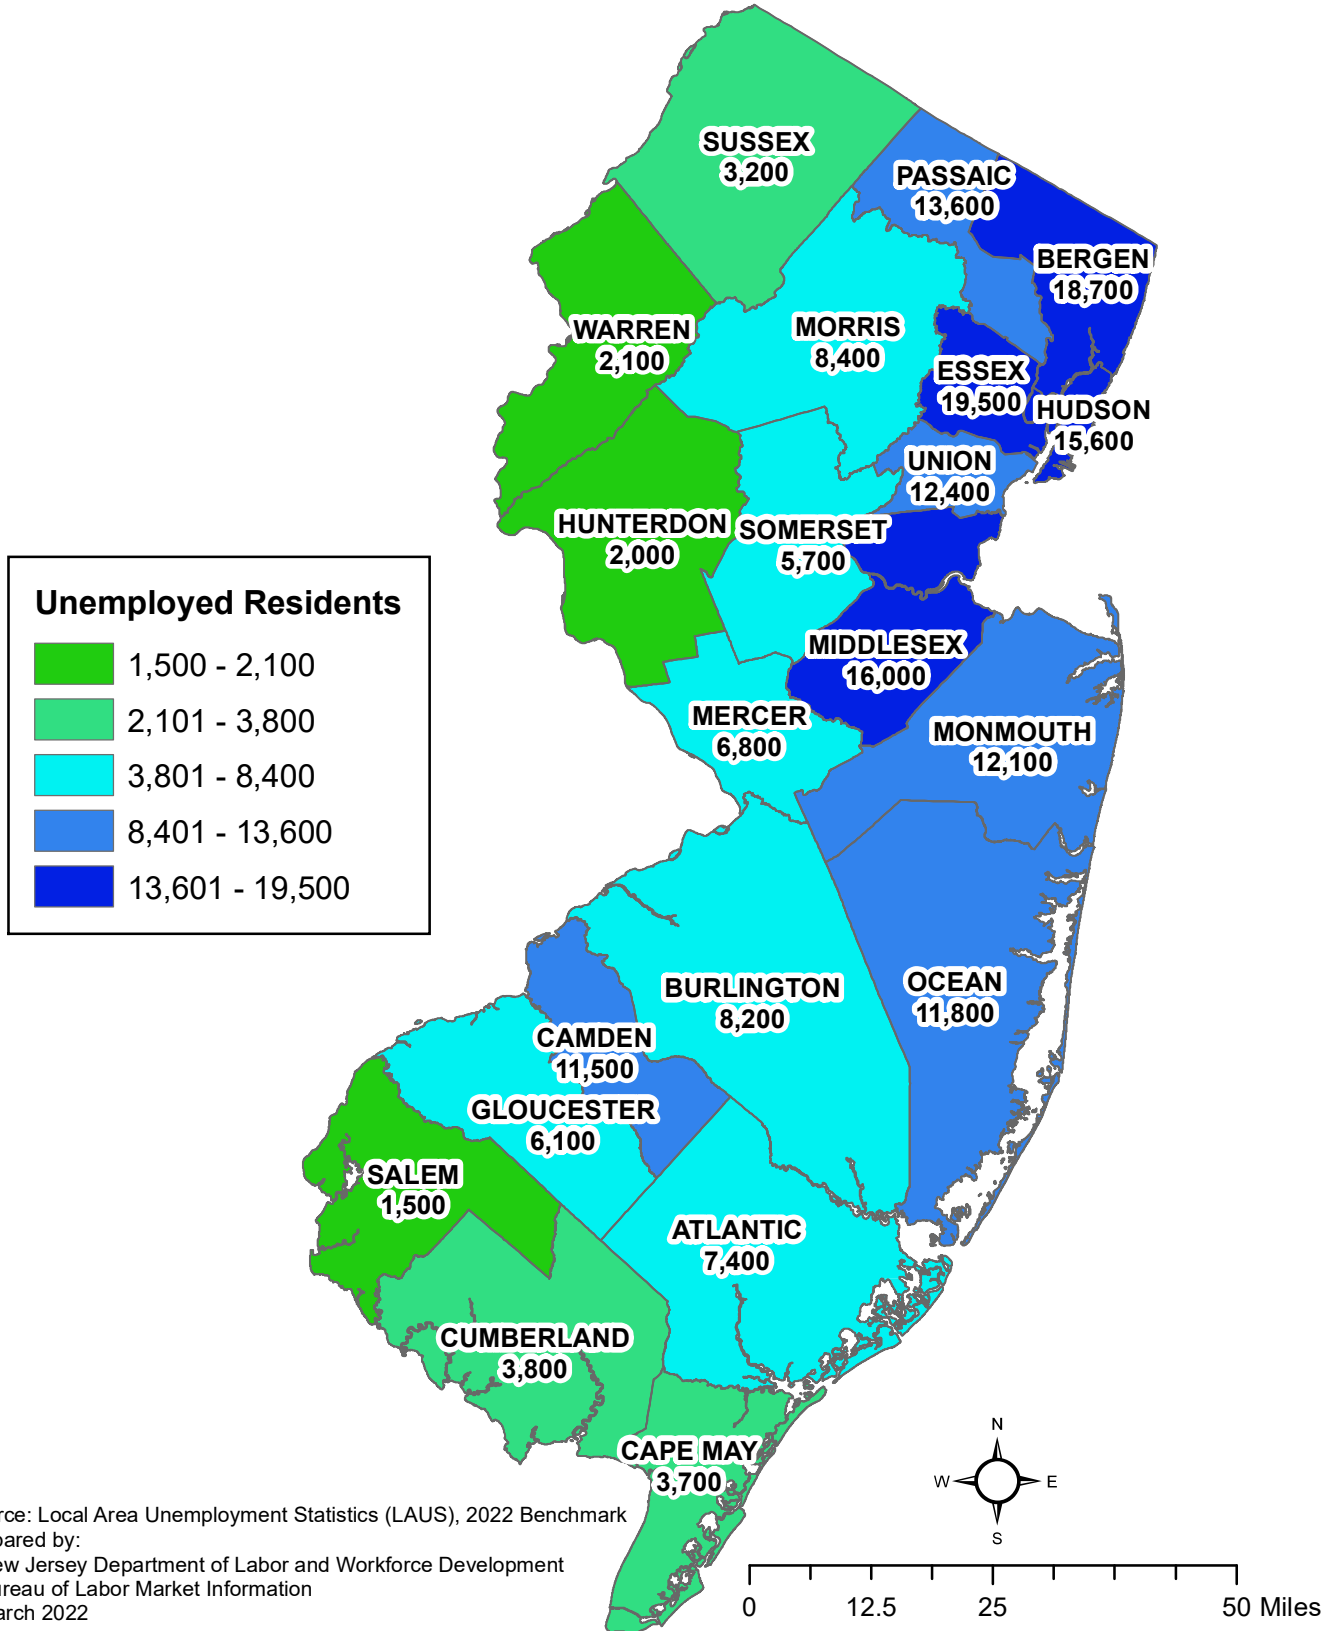

New Jersey Counties

Unemployed Residents - March 2022

(Preliminary, Not Seasonally Adjusted)

Source: Local Area Unemployment Statistics (LAUS), 2022 Benchmark
 Prepared by:
 New Jersey Department of Labor and Workforce Development
 Bureau of Labor Market Information
 March 2022