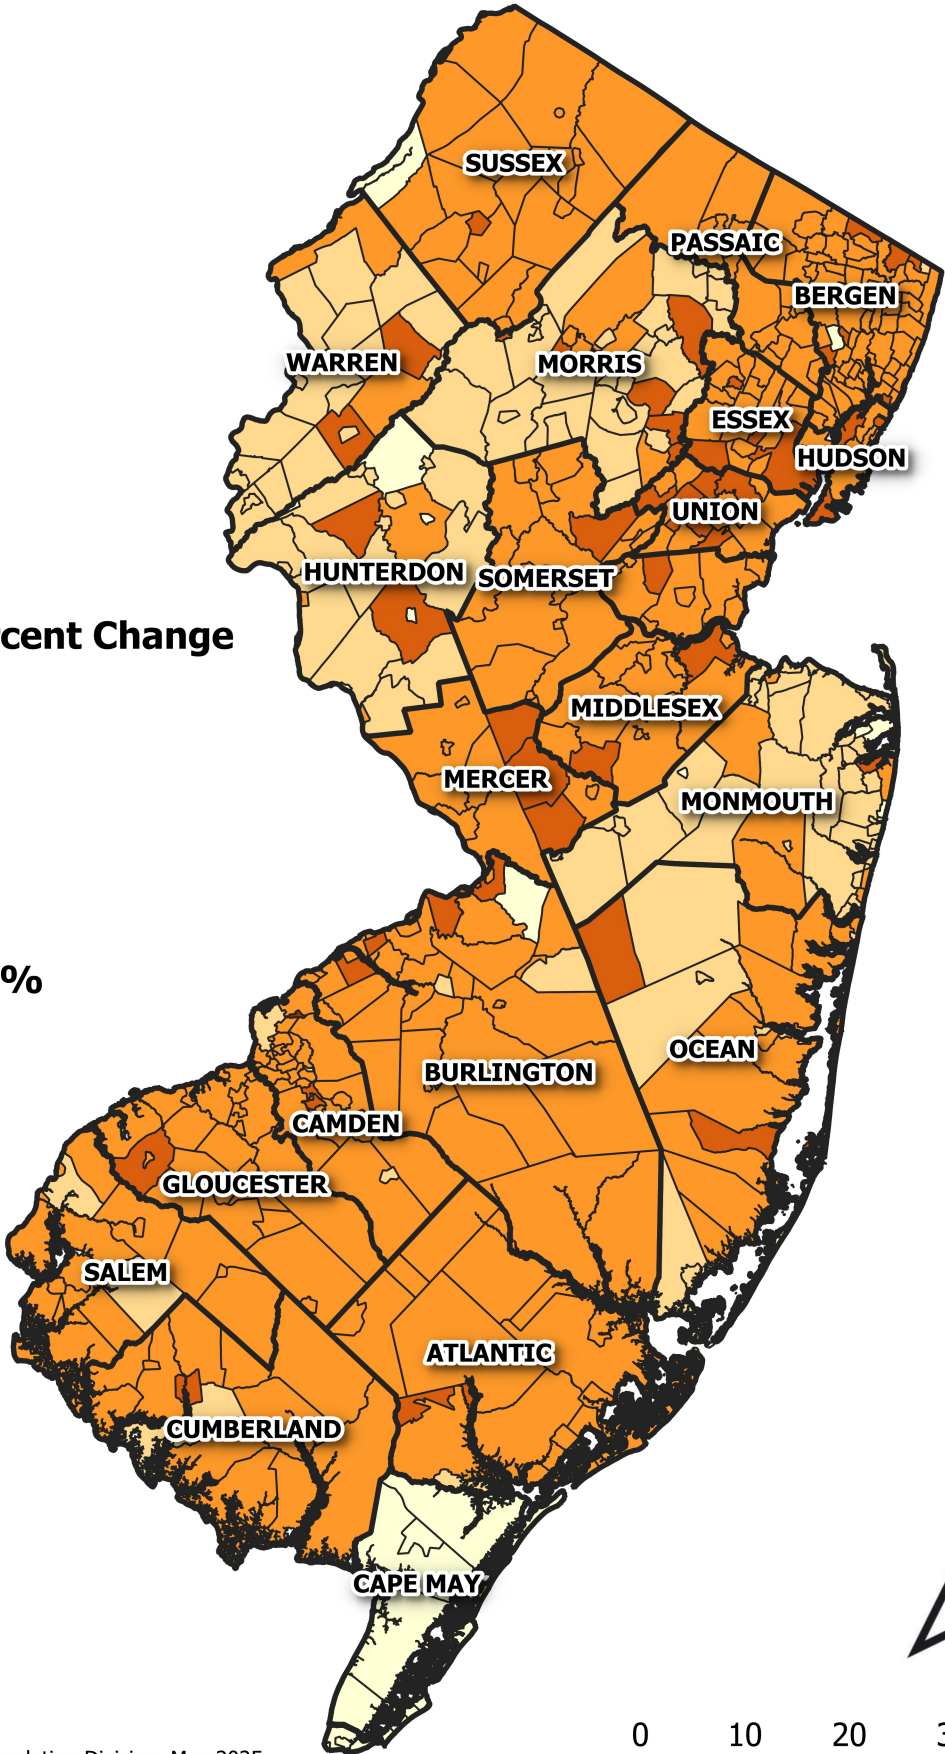

2024 Percent Change in Population: July 1, 2023 - July 1, 2024

New Jersey Municipalities

2023 - 2024 Percent Change

New Jersey: 1.3%

Data Source: US Census Bureau, Population Division, May 2025
 Prepared By:
 New Jersey Department of Labor and Workforce Development
 New Jersey State Data Center
 May 2025