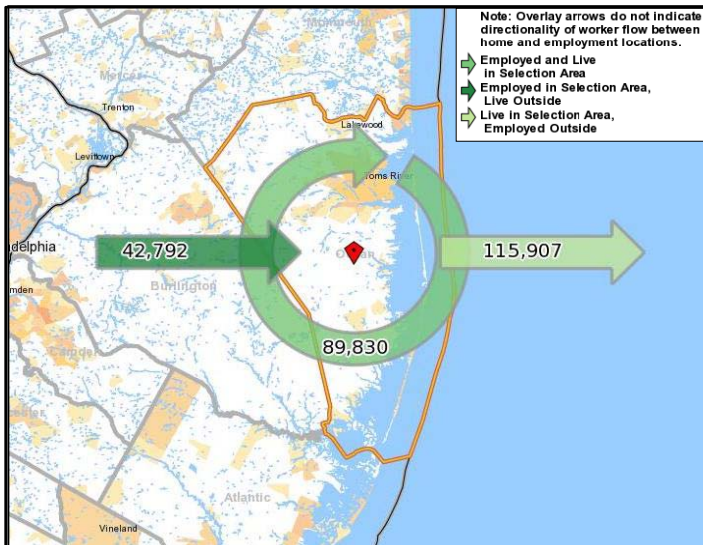

Local Employment Dynamics *OnTheMap*

Worker Inflow/Outflow Report

Ocean County

NEW JERSEY STATE DATA CENTER

NJSDC

in partnership with

United States
Census
Bureau

Inflow/Outflow Job Counts in 2010	Ocean County	
	Count	Share
Primary Jobs		
Living in Ocean County	205,737	100.0%
Living and Employed in Ocean County	89,830	43.7%
Living in Ocean County but Employed Outside	115,907	56.3%
Employed in Ocean County	132,622	100.0%
Employed and Living in Ocean County	89,830	67.7%
Employed in Ocean County but Living Outside	42,792	32.3%
Net Job Inflow (+) or Outflow (-)	-73,115	