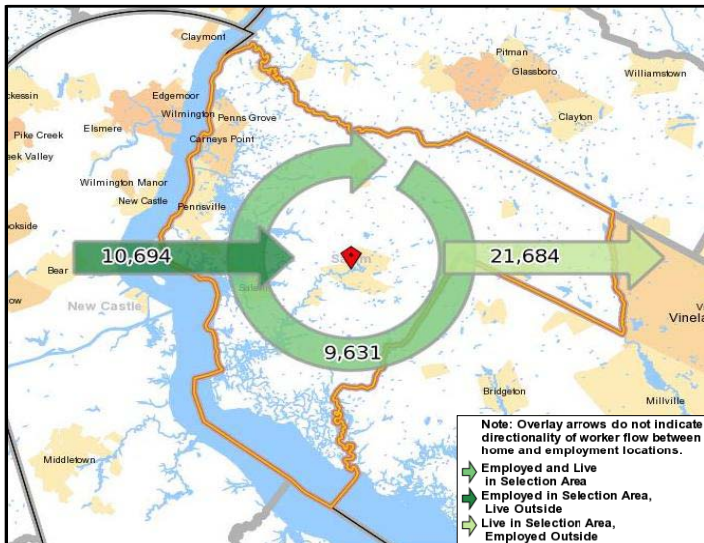

Local Employment Dynamics *OnTheMap* Worker Inflow/Outflow Report Salem County

NEW JERSEY STATE DATA CENTER

NJSDC

in partnership with

United States
Census
Bureau

Inflow/Outflow Job Counts in 2010	Salem County	
	Count	Share
Primary Jobs		
Living in Salem County	31,315	100.0%
Living and Employed in Salem County	9,631	30.8%
Living in Salem County but Employed Outside	21,684	69.2%
Employed in Salem County	20,325	100.0%
Employed and Living in Salem County	9,631	47.4%
Employed in Salem County but Living Outside	10,694	52.6%
Net Job Inflow (+) or Outflow (-)	-10,990	