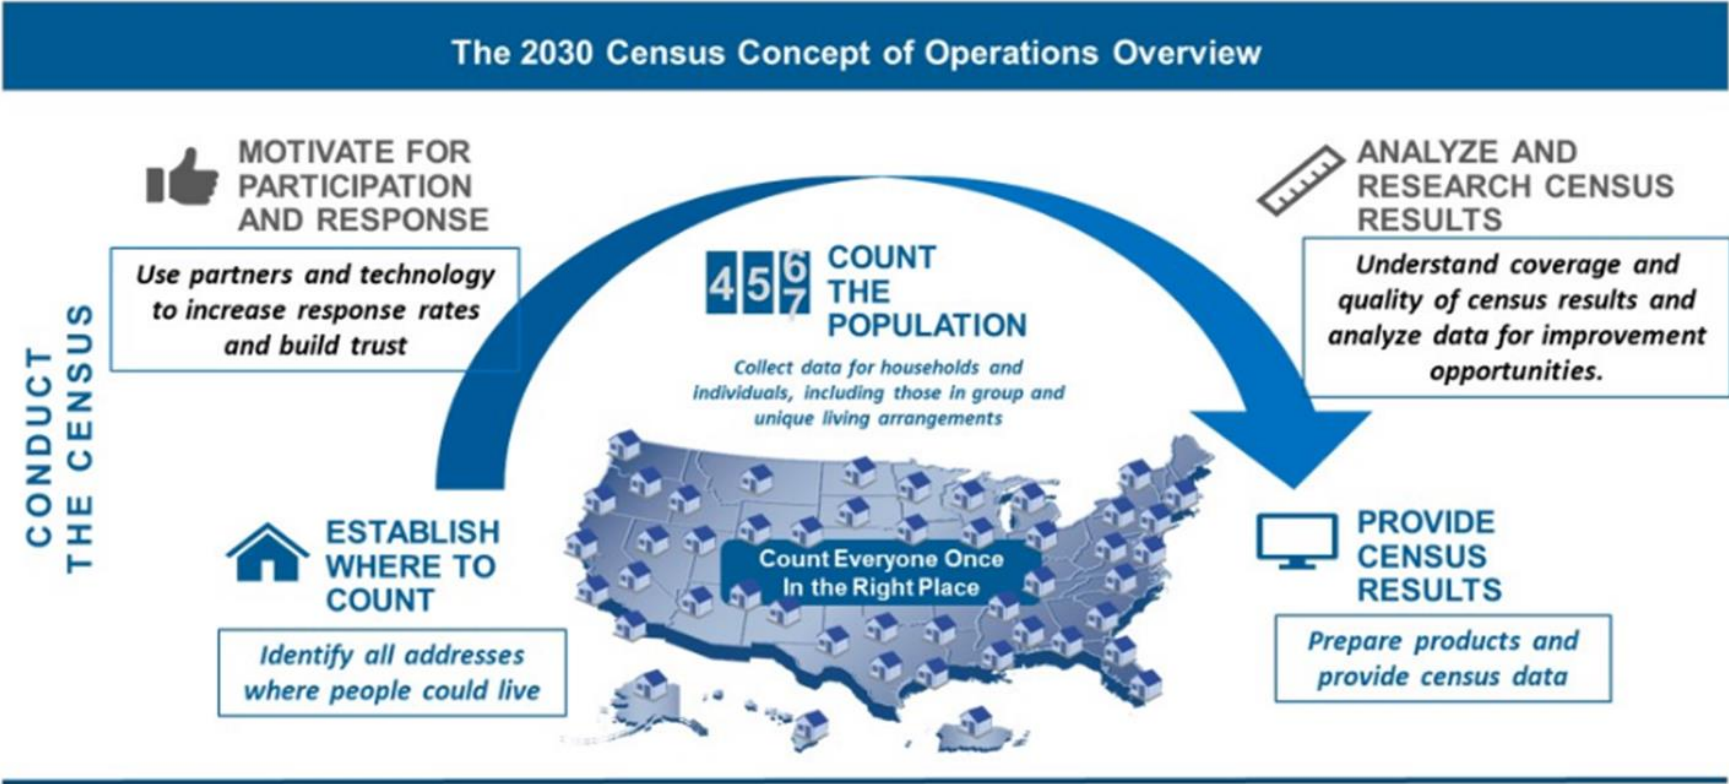

U.S. Census Bureau New York Regional Office

Leila N. Dickerson

Regional Director
October 4, 2023

New York Regional Office Updates

- 2030 Census
- 2030 Research Project Explorer
- Survey Updates

2030 Census-At a Glance

2030 Census -- At a Glance

2030 Census Planning

Census Bureau Staff

- Recommendations from 2020 Census lessons learned, debriefings, and studies conducted under the Evaluations, Assessments, and Experiments (EAE) program.
- Internal solicitation of 2030 research ideas.
- 2030 Census Enhancement Areas research projects.
- Ongoing work and continuous improvement for 2030 Census.