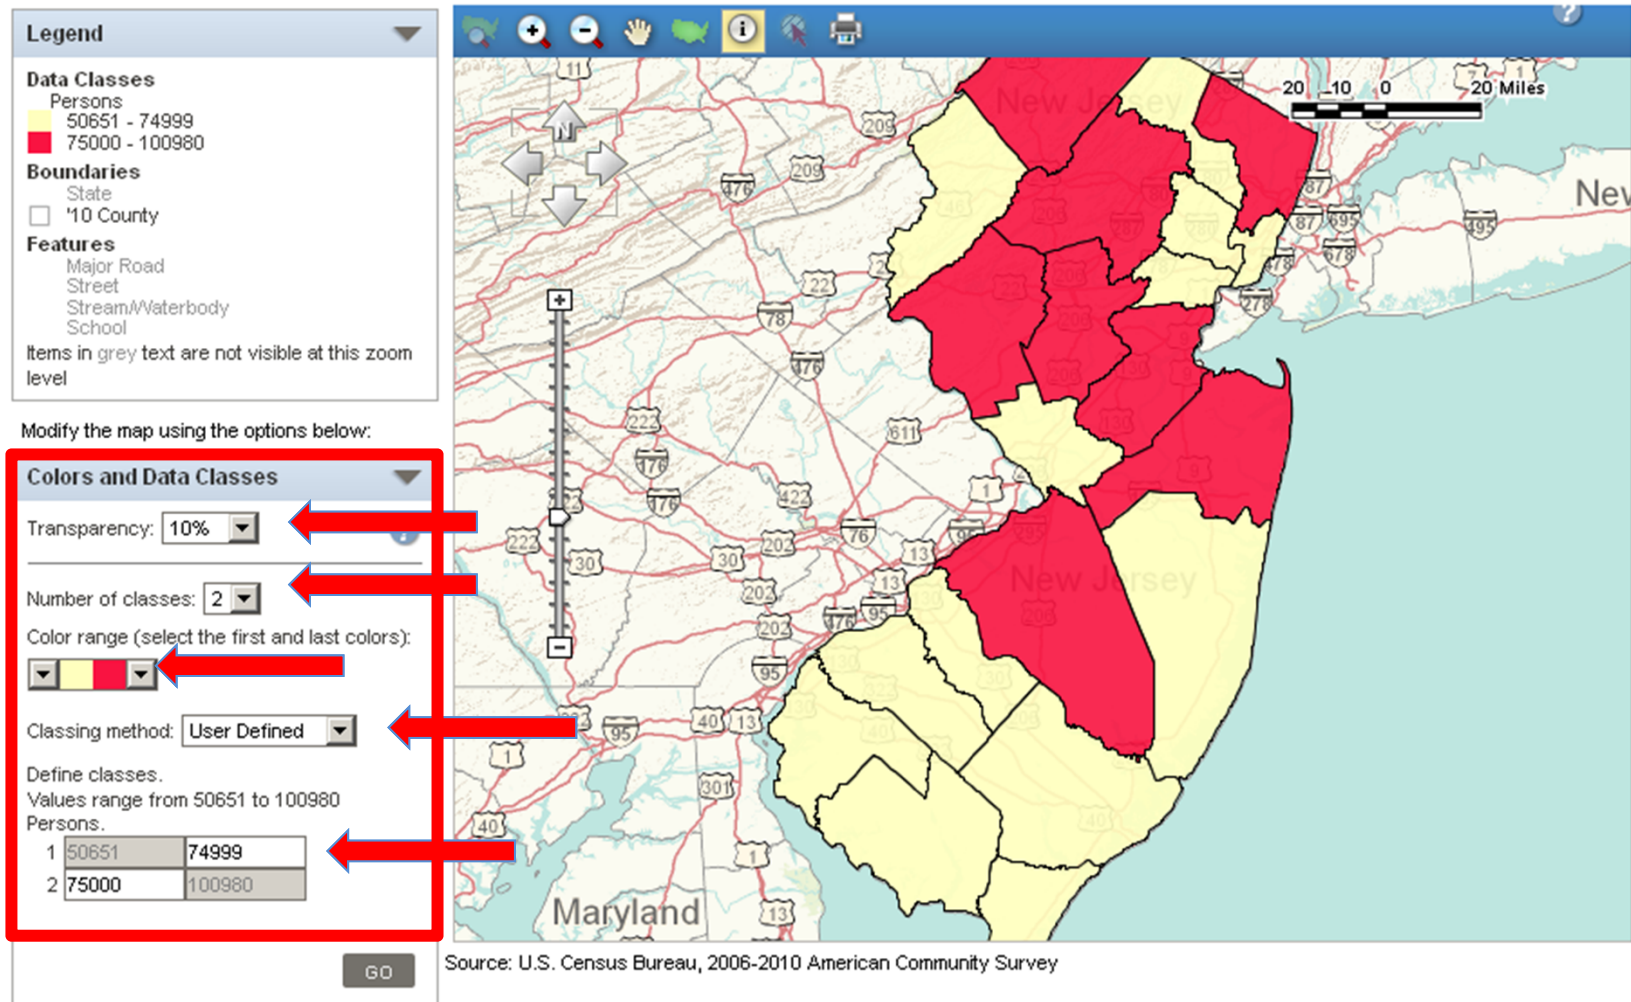

Colors, Classes & Transparency

Thematic Map of Estimate: Median household income in the past 12 months (in 2010 inflation-adjusted dollars)
Geography: by County

[View Table Notes](#)