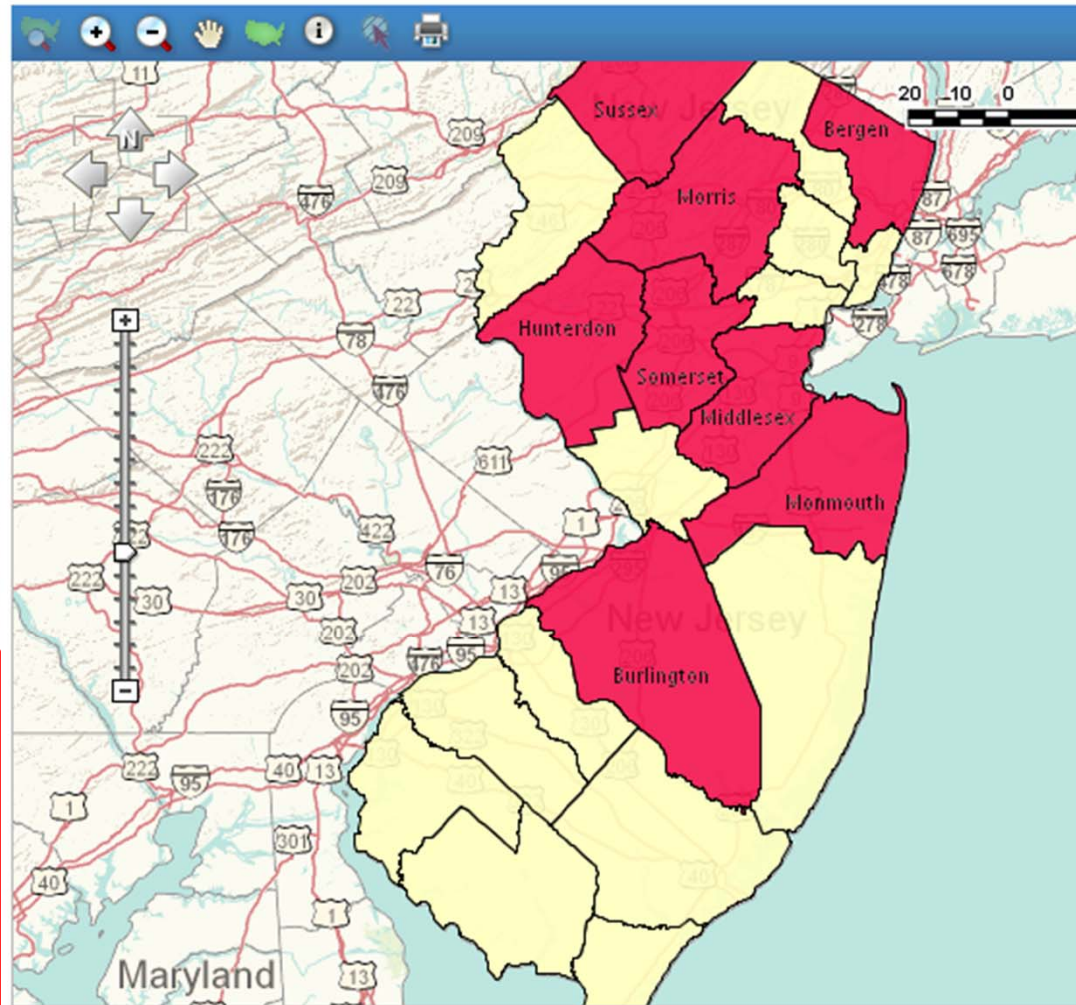

Add Text

Thematic Map of Estimate; Median household income in the past 12 months (in 2010 inflation-adjusted dollars)
Geography: by County

[View Table Notes](#)

Legend

Data Classes

Persons

- 50651 - 74999
- 75000 - 100980

Boundaries

- State
- '10 County

Features

- Major Road
- Street
- Stream/Waterbody

Items in grey text are not visible at this zoom level

Modify the map using the options below:

Colors and Data Classes

Boundaries and Features

Find a Location

Map Markers

Add markers and text to the map by selecting the marker or text tool.

•

Click the map to add text.

Color: Size:

Text:

Source: U.S. Census Bureau. 2006-2010 American Community Survey