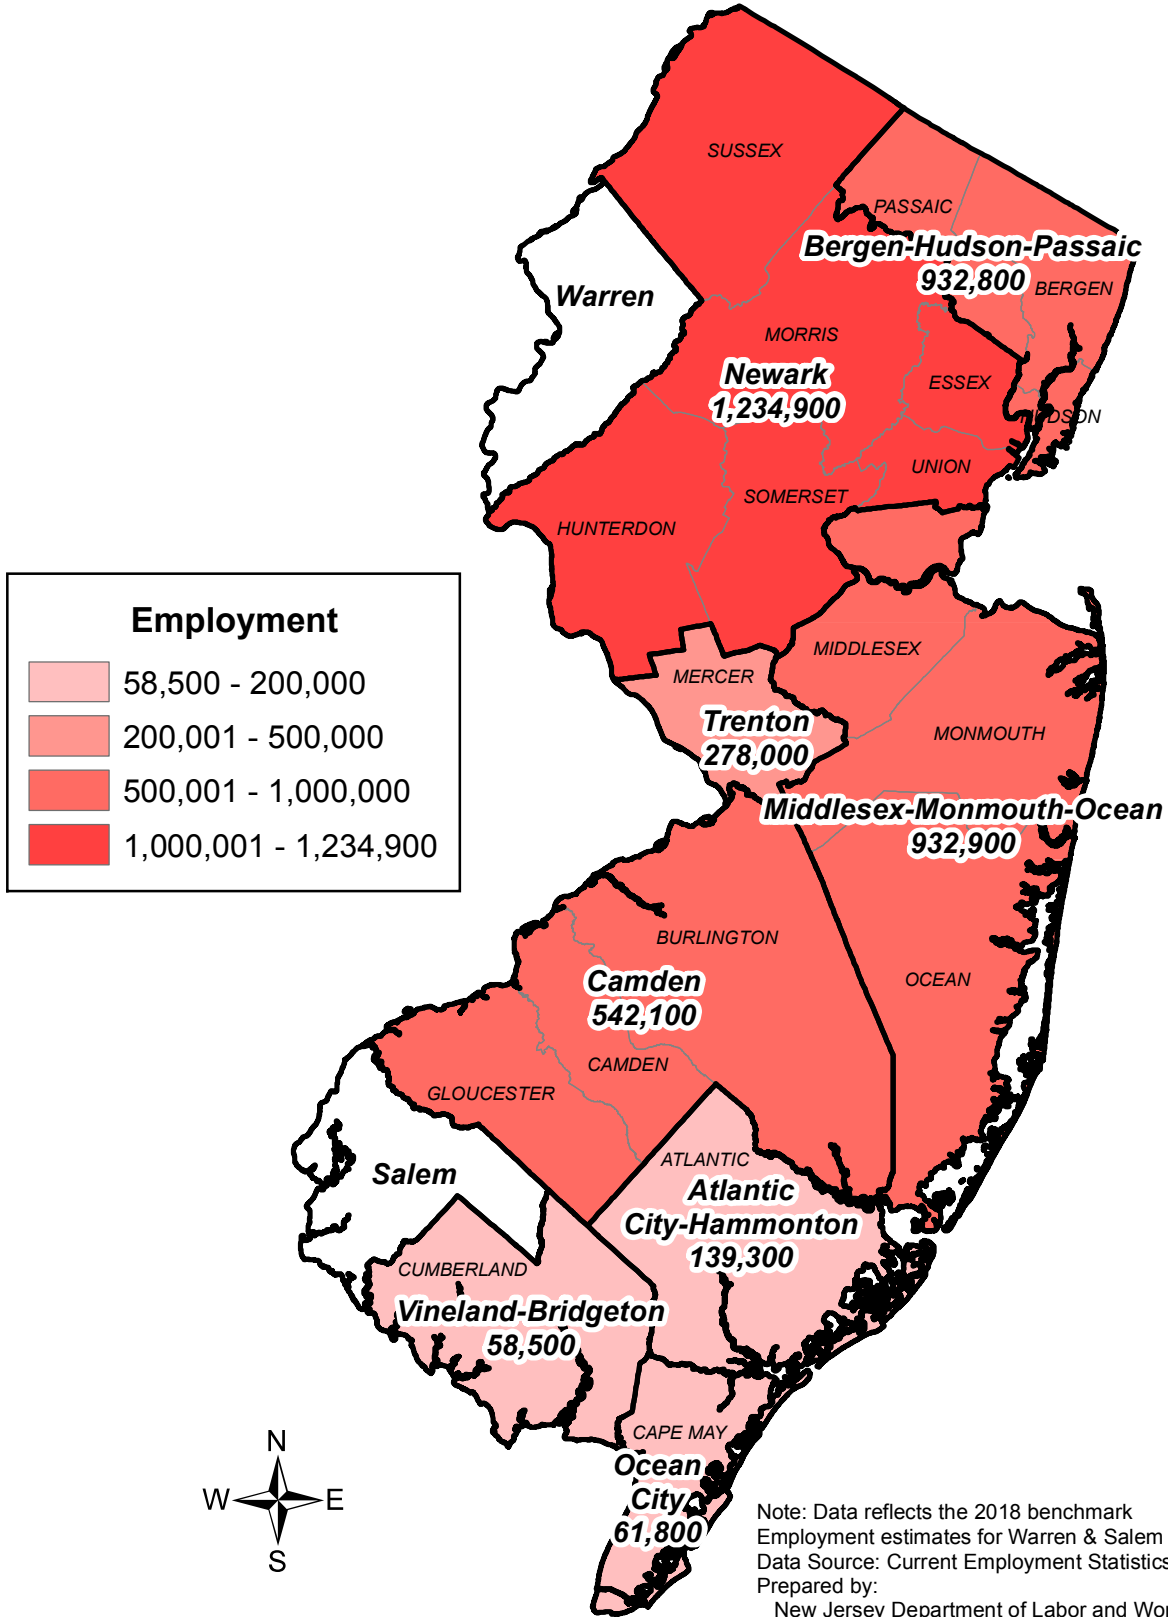

Nonfarm Payroll Employment New Jersey Labor Areas - July 2019

(Preliminary, Not Seasonally Adjusted)

Note: Data reflects the 2018 benchmark
 Employment estimates for Warren & Salem Counties are not publishable
 Data Source: Current Employment Statistics (CES)
 Prepared by:
 New Jersey Department of Labor and Workforce Development
 Bureau of Labor Market Information
 August 2019