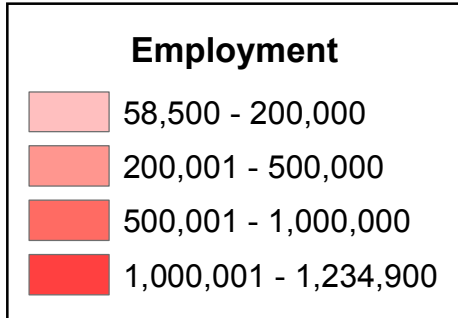

Nonfarm Payroll Employment New Jersey Labor Areas - July 2019

(Preliminary, Not Seasonally Adjusted)

Note: Data reflects the 2018 benchmark
 Employment estimates for Warren & Salem Counties are not publishable
 Data Source: Current Employment Statistics (CES)
 Prepared by:
 New Jersey Department of Labor and Workforce Development
 Bureau of Labor Market Information
 August 2019