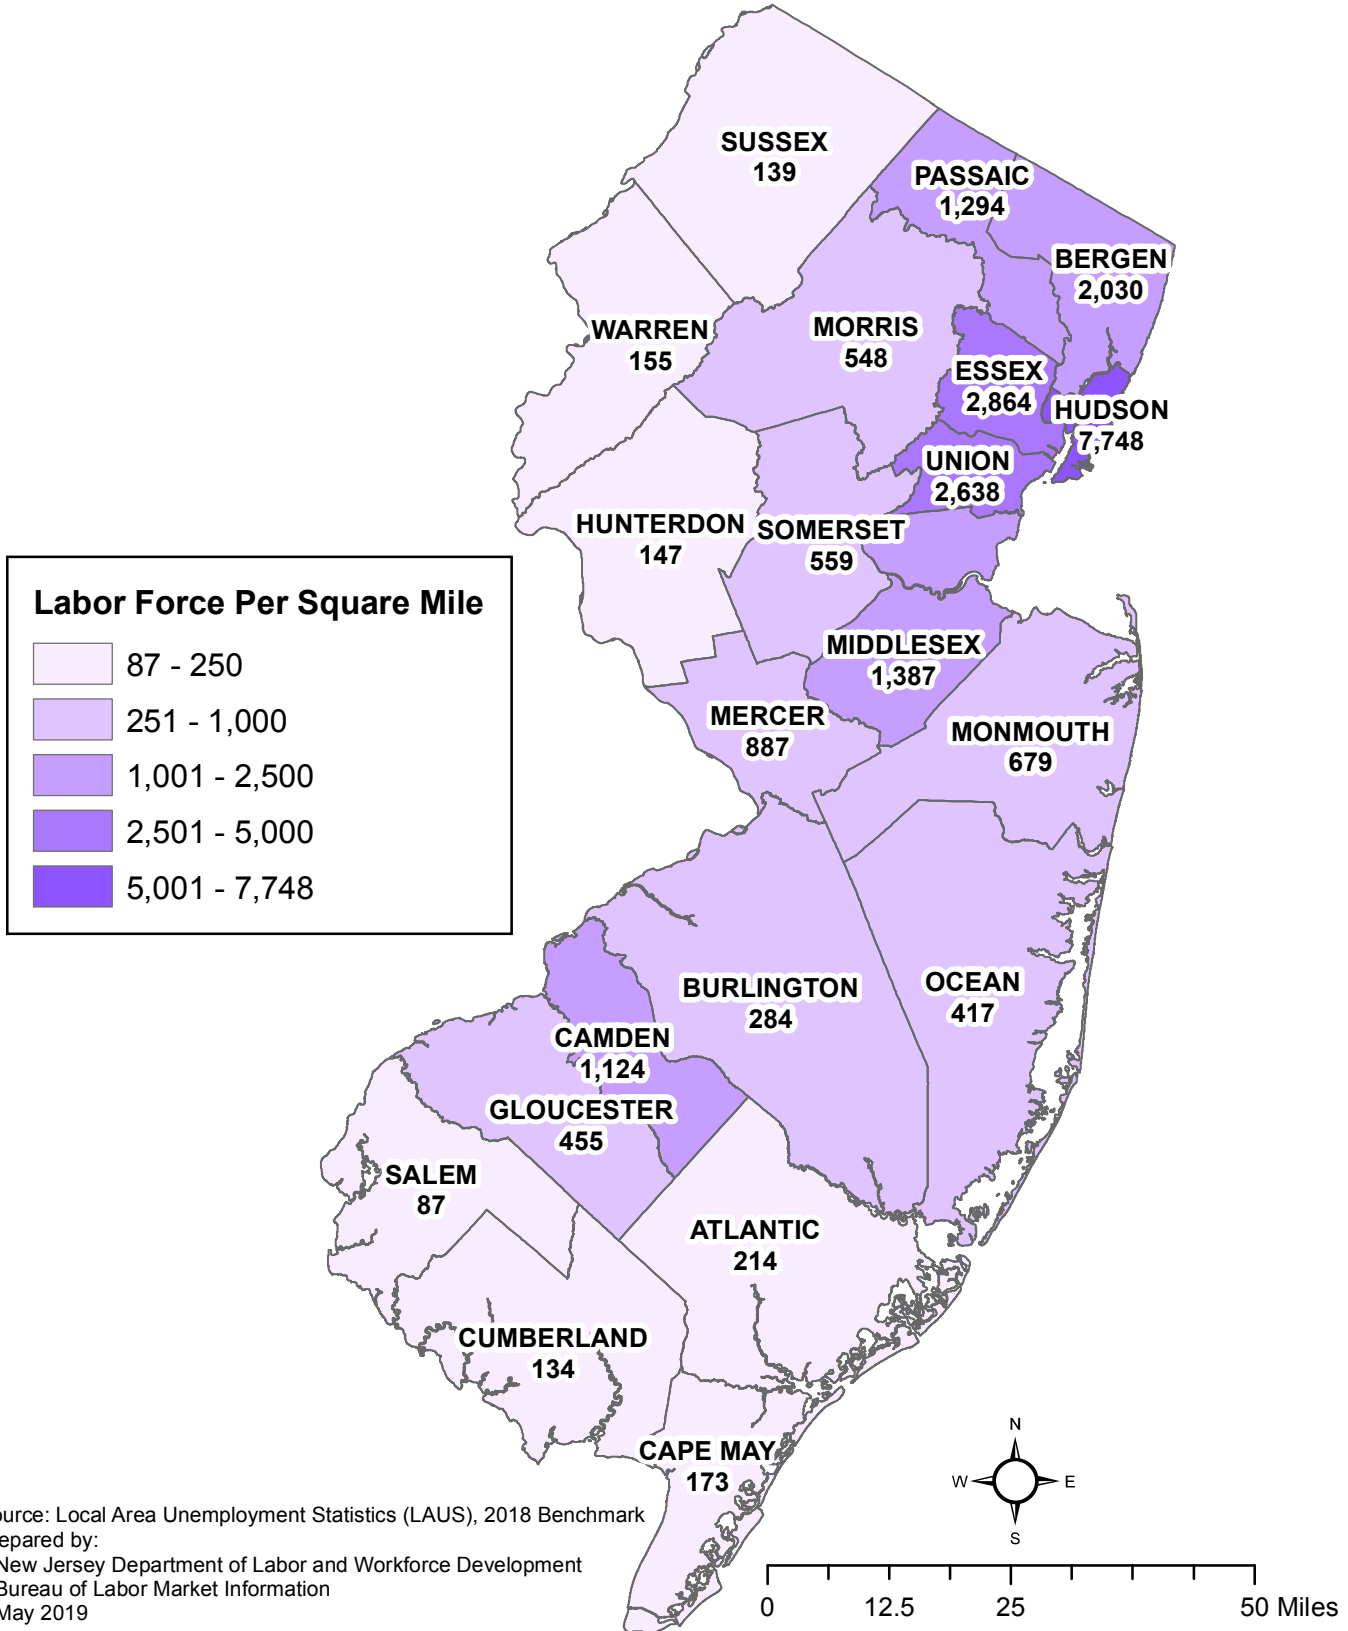

# New Jersey Counties

## Labor Force Per Square Mile - April 2019

(Preliminary, Not Seasonally Adjusted)

Source: Local Area Unemployment Statistics (LAUS), 2018 Benchmark  
 Prepared by:  
 New Jersey Department of Labor and Workforce Development  
 Bureau of Labor Market Information  
 May 2019