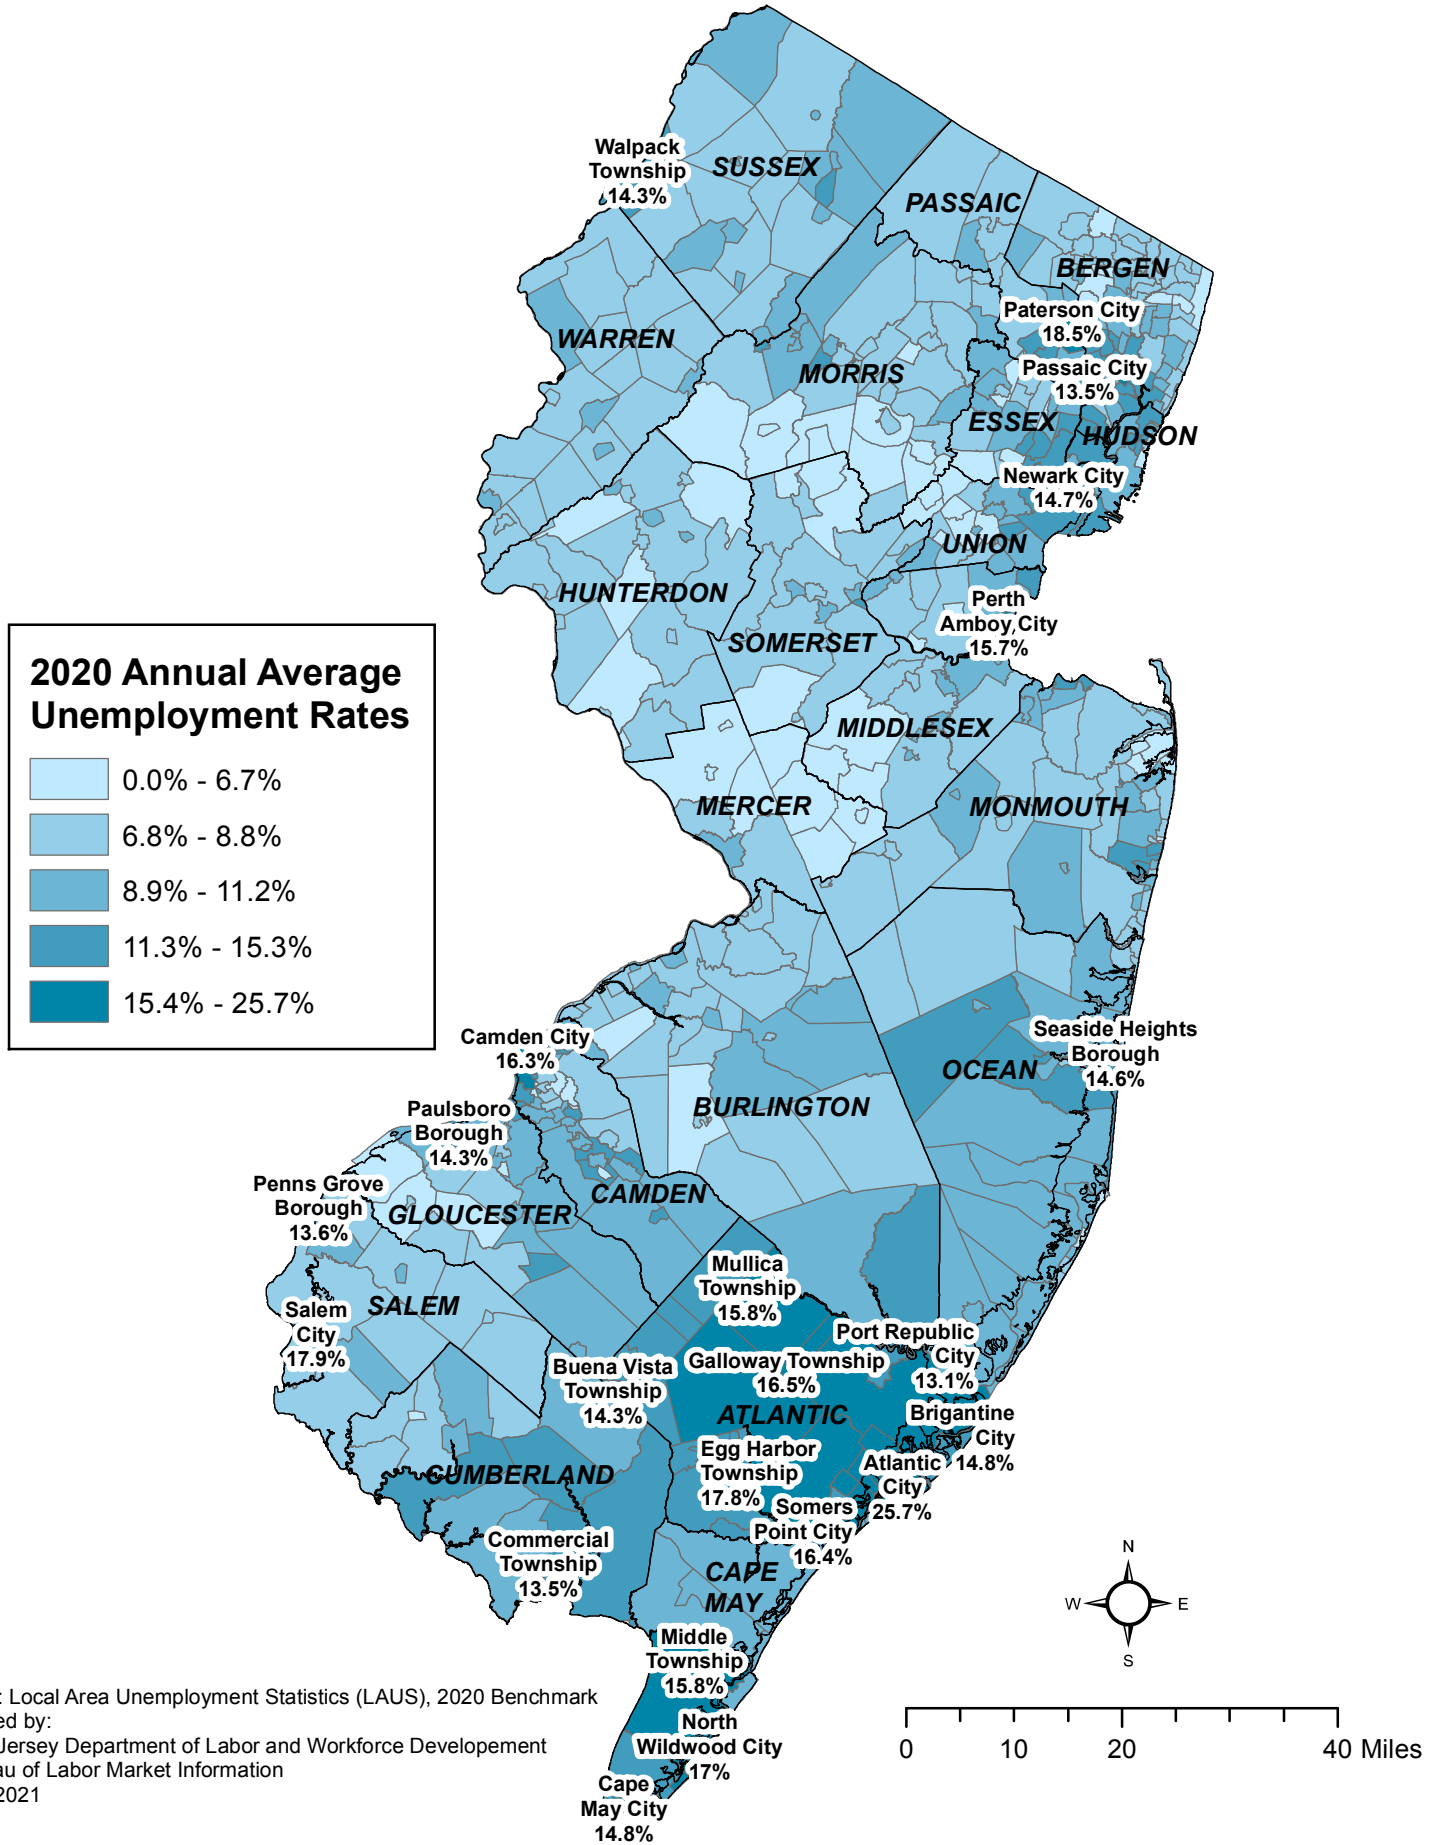

2020 Unemployment Rates - Annual Average New Jersey Municipalities

Source: Local Area Unemployment Statistics (LAUS), 2020 Benchmark
 Prepared by:
 New Jersey Department of Labor and Workforce Development
 Bureau of Labor Market Information
 May 2021