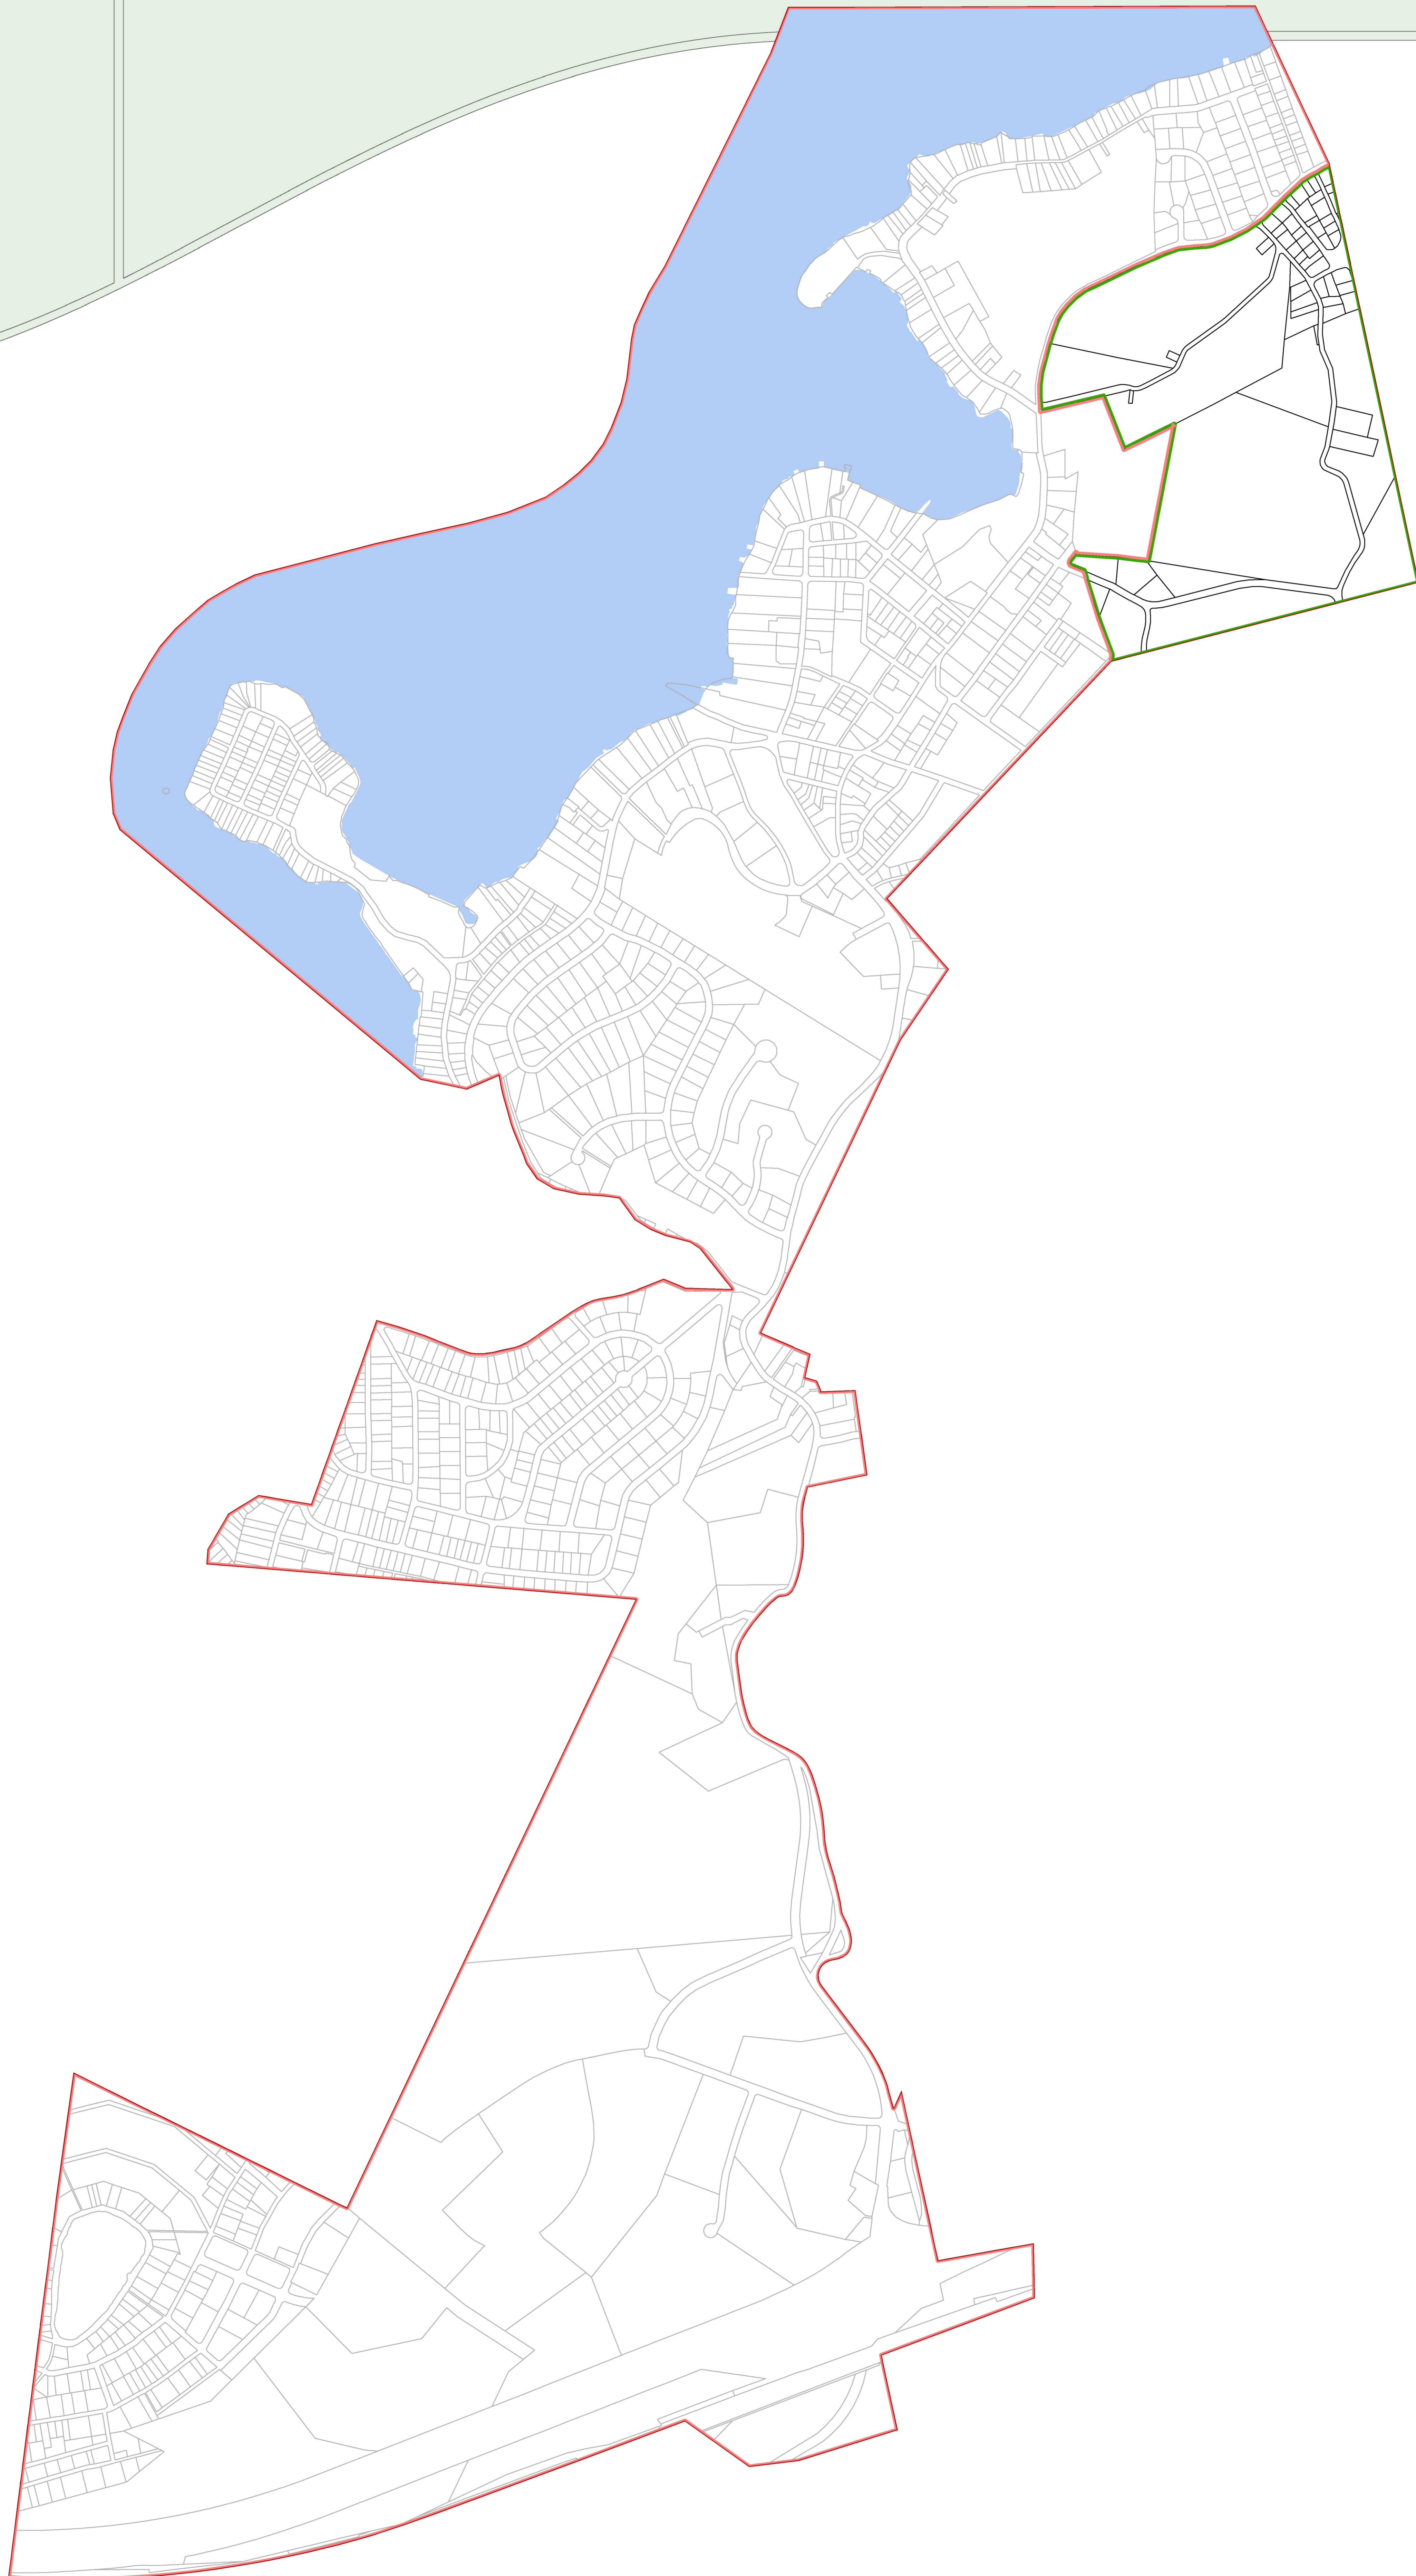

Exhibit 1:

BOROUGH OF MOUNT ARLINGTON, MORRIS COUNTY, NJ

Borough of Mount Arlington
Highlands Preservation Area*

Legend

- Municipal Boundary
- Parcel Boundaries
- Highlands Planning Area
- Highlands Preservation Area
- Lakes Greater Than 10 Acres

Locator Maps

*Planning Area shown for informational purposes only.

BOROUGH OF MOUNT ARLINGTON
MORRIS COUNTY, N.J.

MAP PREPARED BY THE NEW JERSEY
HIGHLANDS COUNCIL, OCTOBER 17, 2011