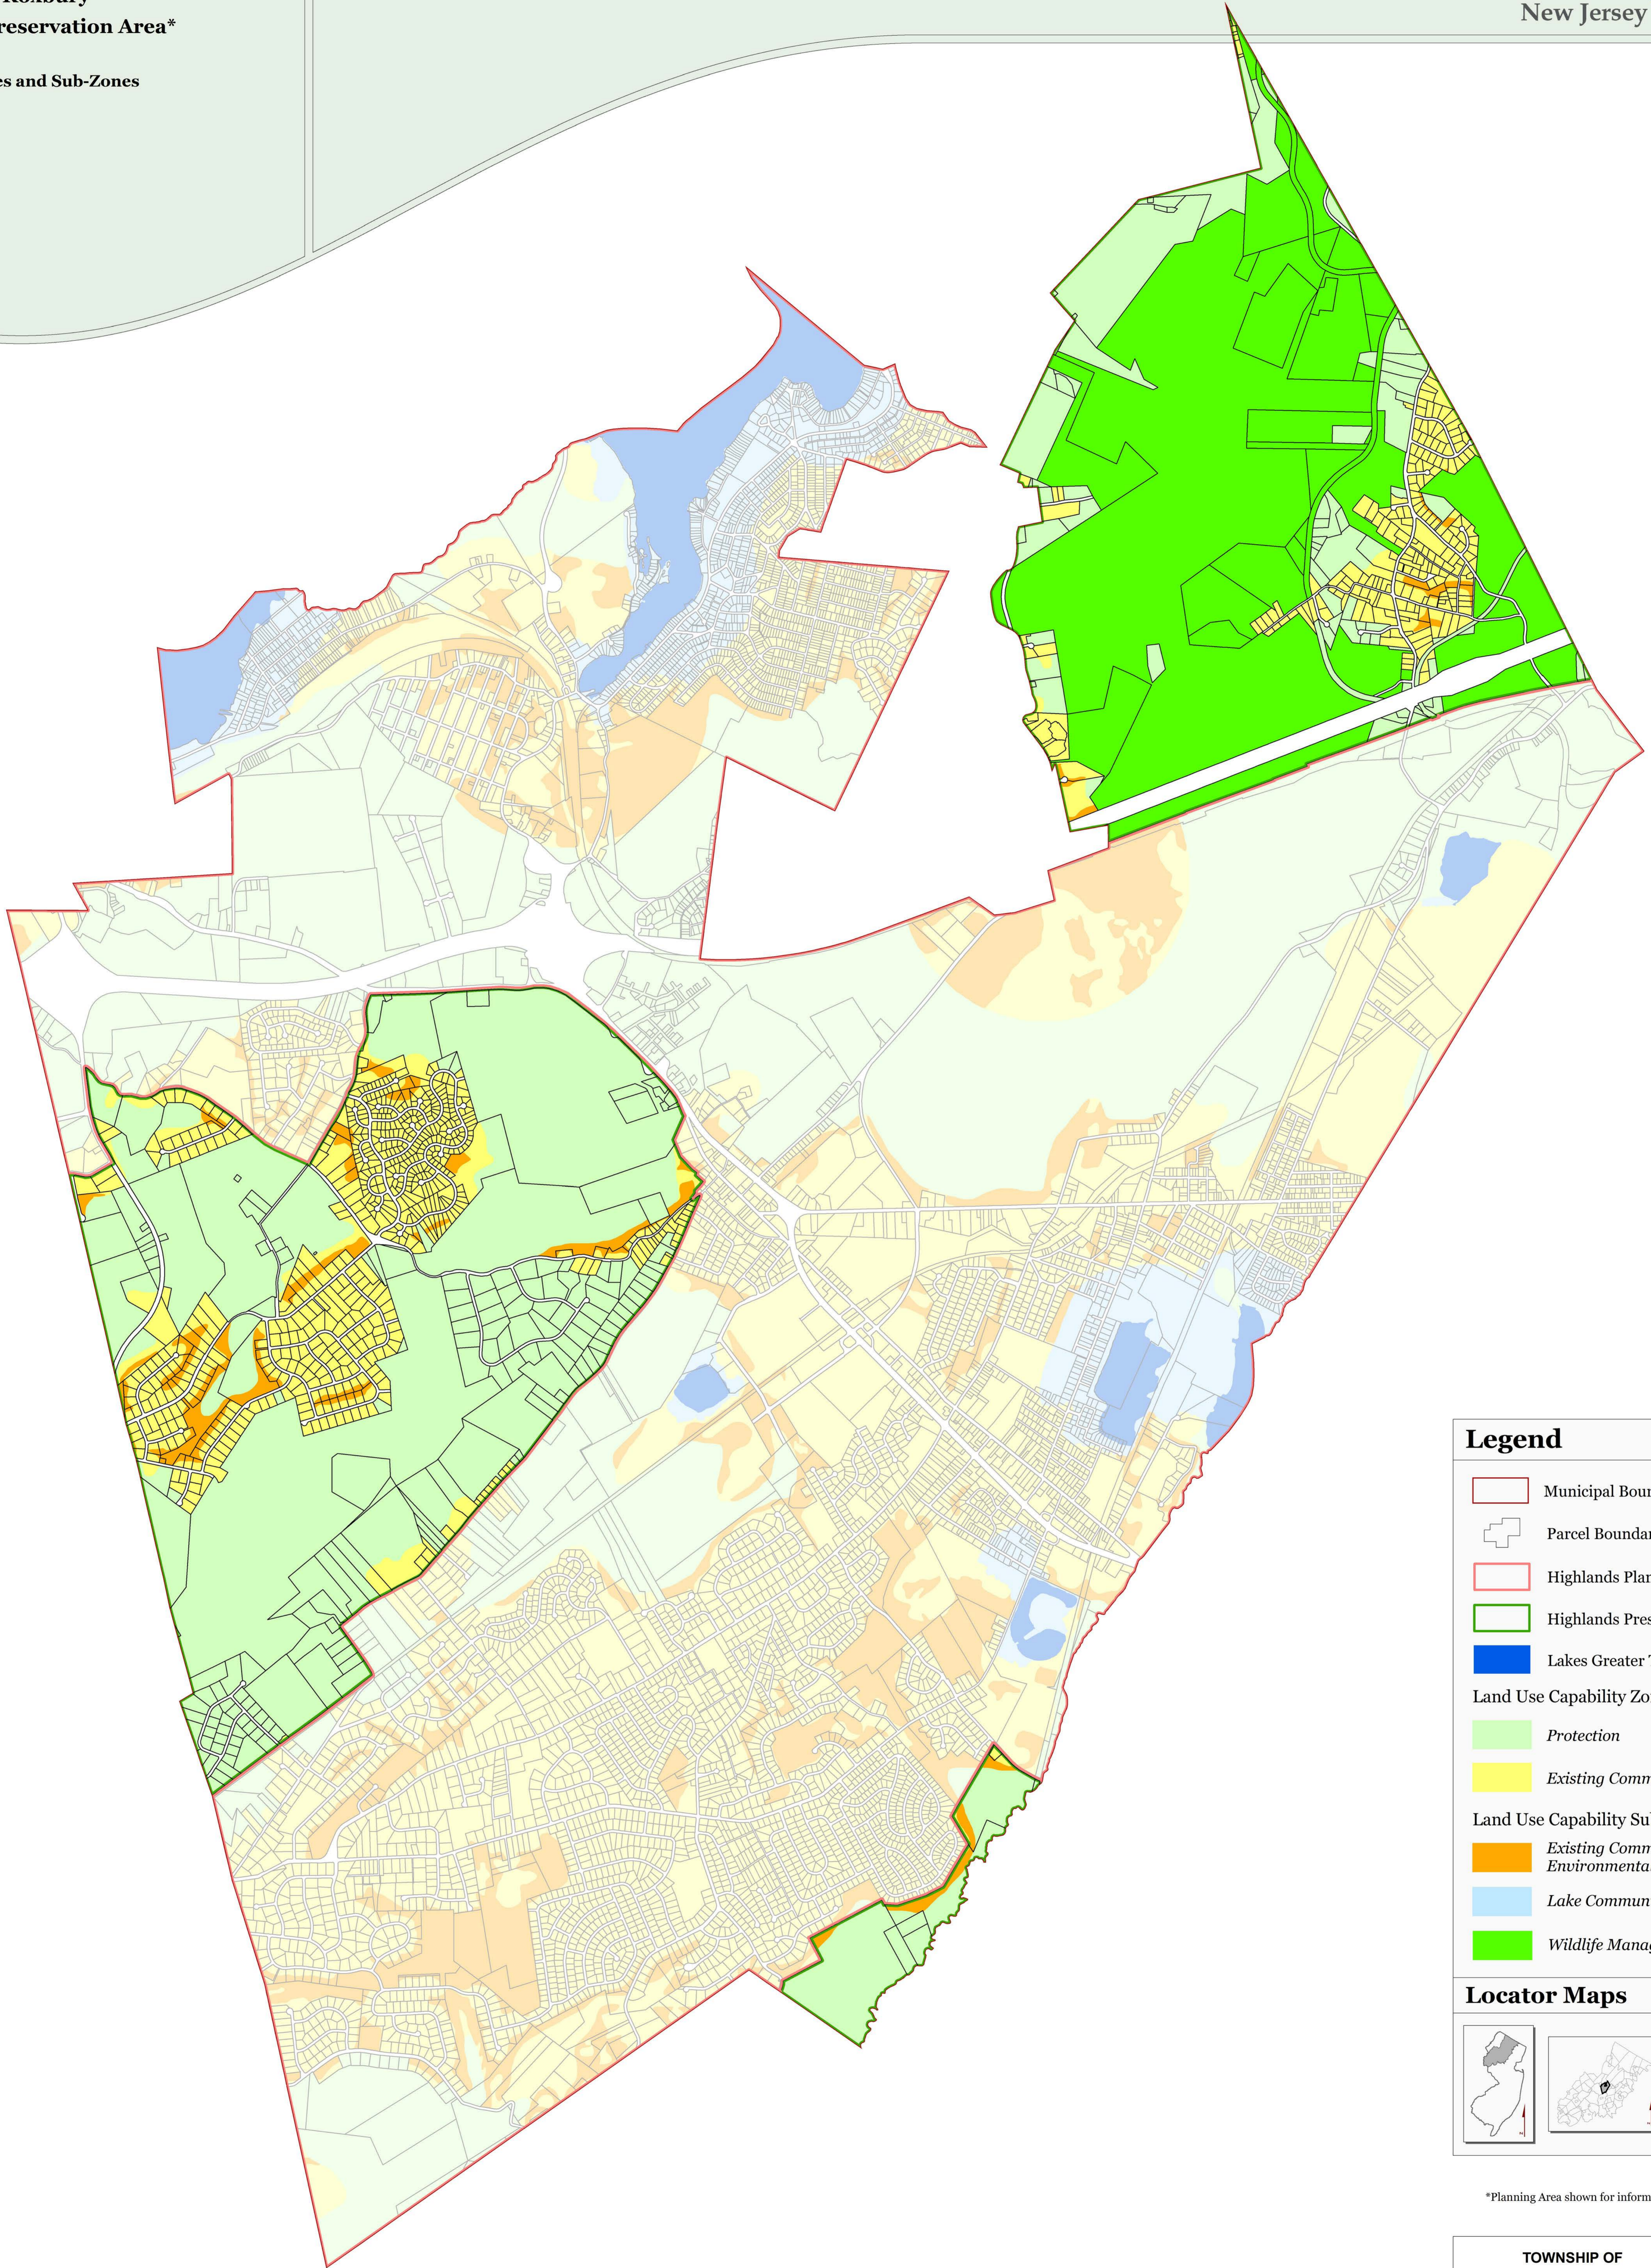

Exhibit 1:

TOWNSHIP OF ROXBURY, MORRIS COUNTY, NJ

Township of Roxbury
Highlands Preservation Area*

Highlands Zones and Sub-Zones

Legend

- Municipal Boundary
- Parcel Boundaries
- Highlands Planning Area
- Highlands Preservation Area
- Lakes Greater Than 10 Acres
- Land Use Capability Zone**
 - Protection
 - Existing Community
- Land Use Capability Sub-Zone**
 - Existing Community Environmentally Constrained
 - Lake Community
 - Wildlife Management

Locator Maps

*Planning Area shown for informational purposes only.

TOWNSHIP OF
ROXBURY
MORRIS COUNTY, N.J.

MAP PREPARED BY THE NEW JERSEY
HIGHLANDS COUNCIL, OCTOBER 12, 2011