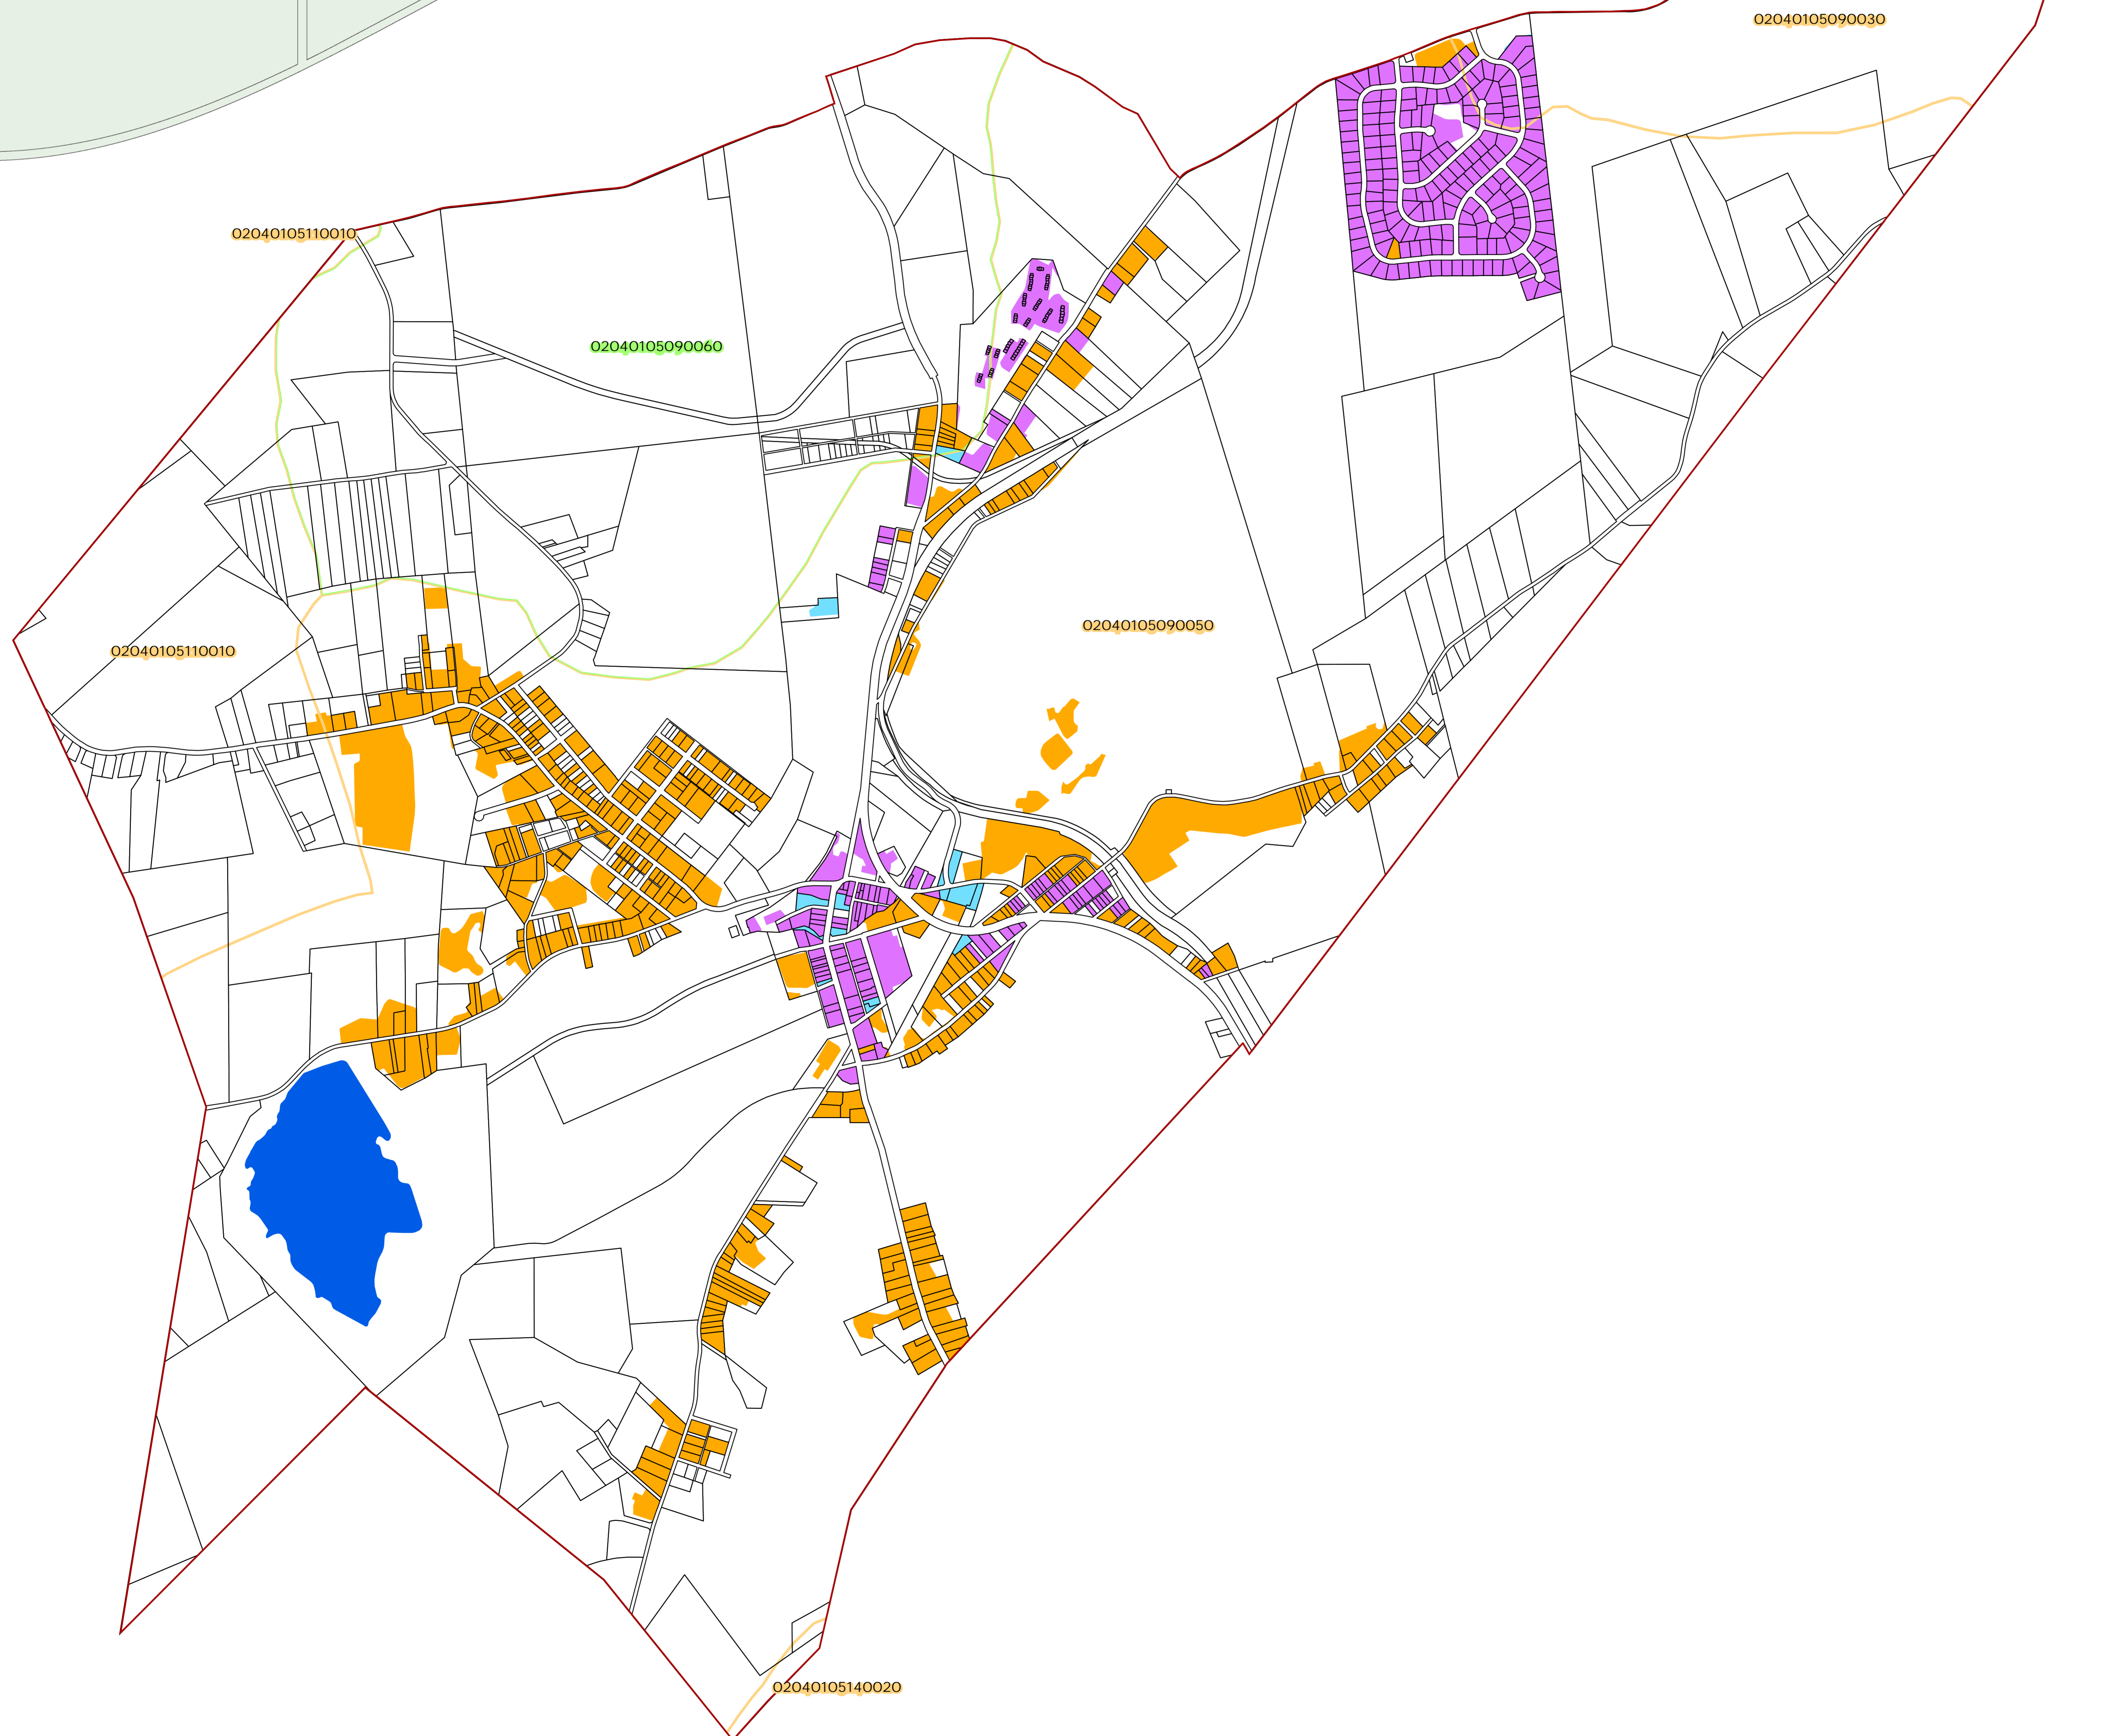

Exhibit 10:

TOWNSHIP OF OXFORD, WARREN COUNTY, NJ

Township of Oxford Highlands Area

Net Water Availability by HUC-14 Subwatershed

Highlands Domestic Sewerage Facilities

Public Community Water Systems

Legend

- Municipal Boundary
- Parcel Boundaries

Existing Area Served for:

- Public Community Water Systems
- Highlands Domestic Sewerage Facilities
- Highlands Domestic Sewerage Facilities and Public Community Water Systems
- Lakes Greater Than 10 Acres

Net Water Availability By HUC14 Subwatershed
Million Gallons Per Day (MGD)

- 0.00 - 0.04
- -0.99 - -0.10

Locator Maps