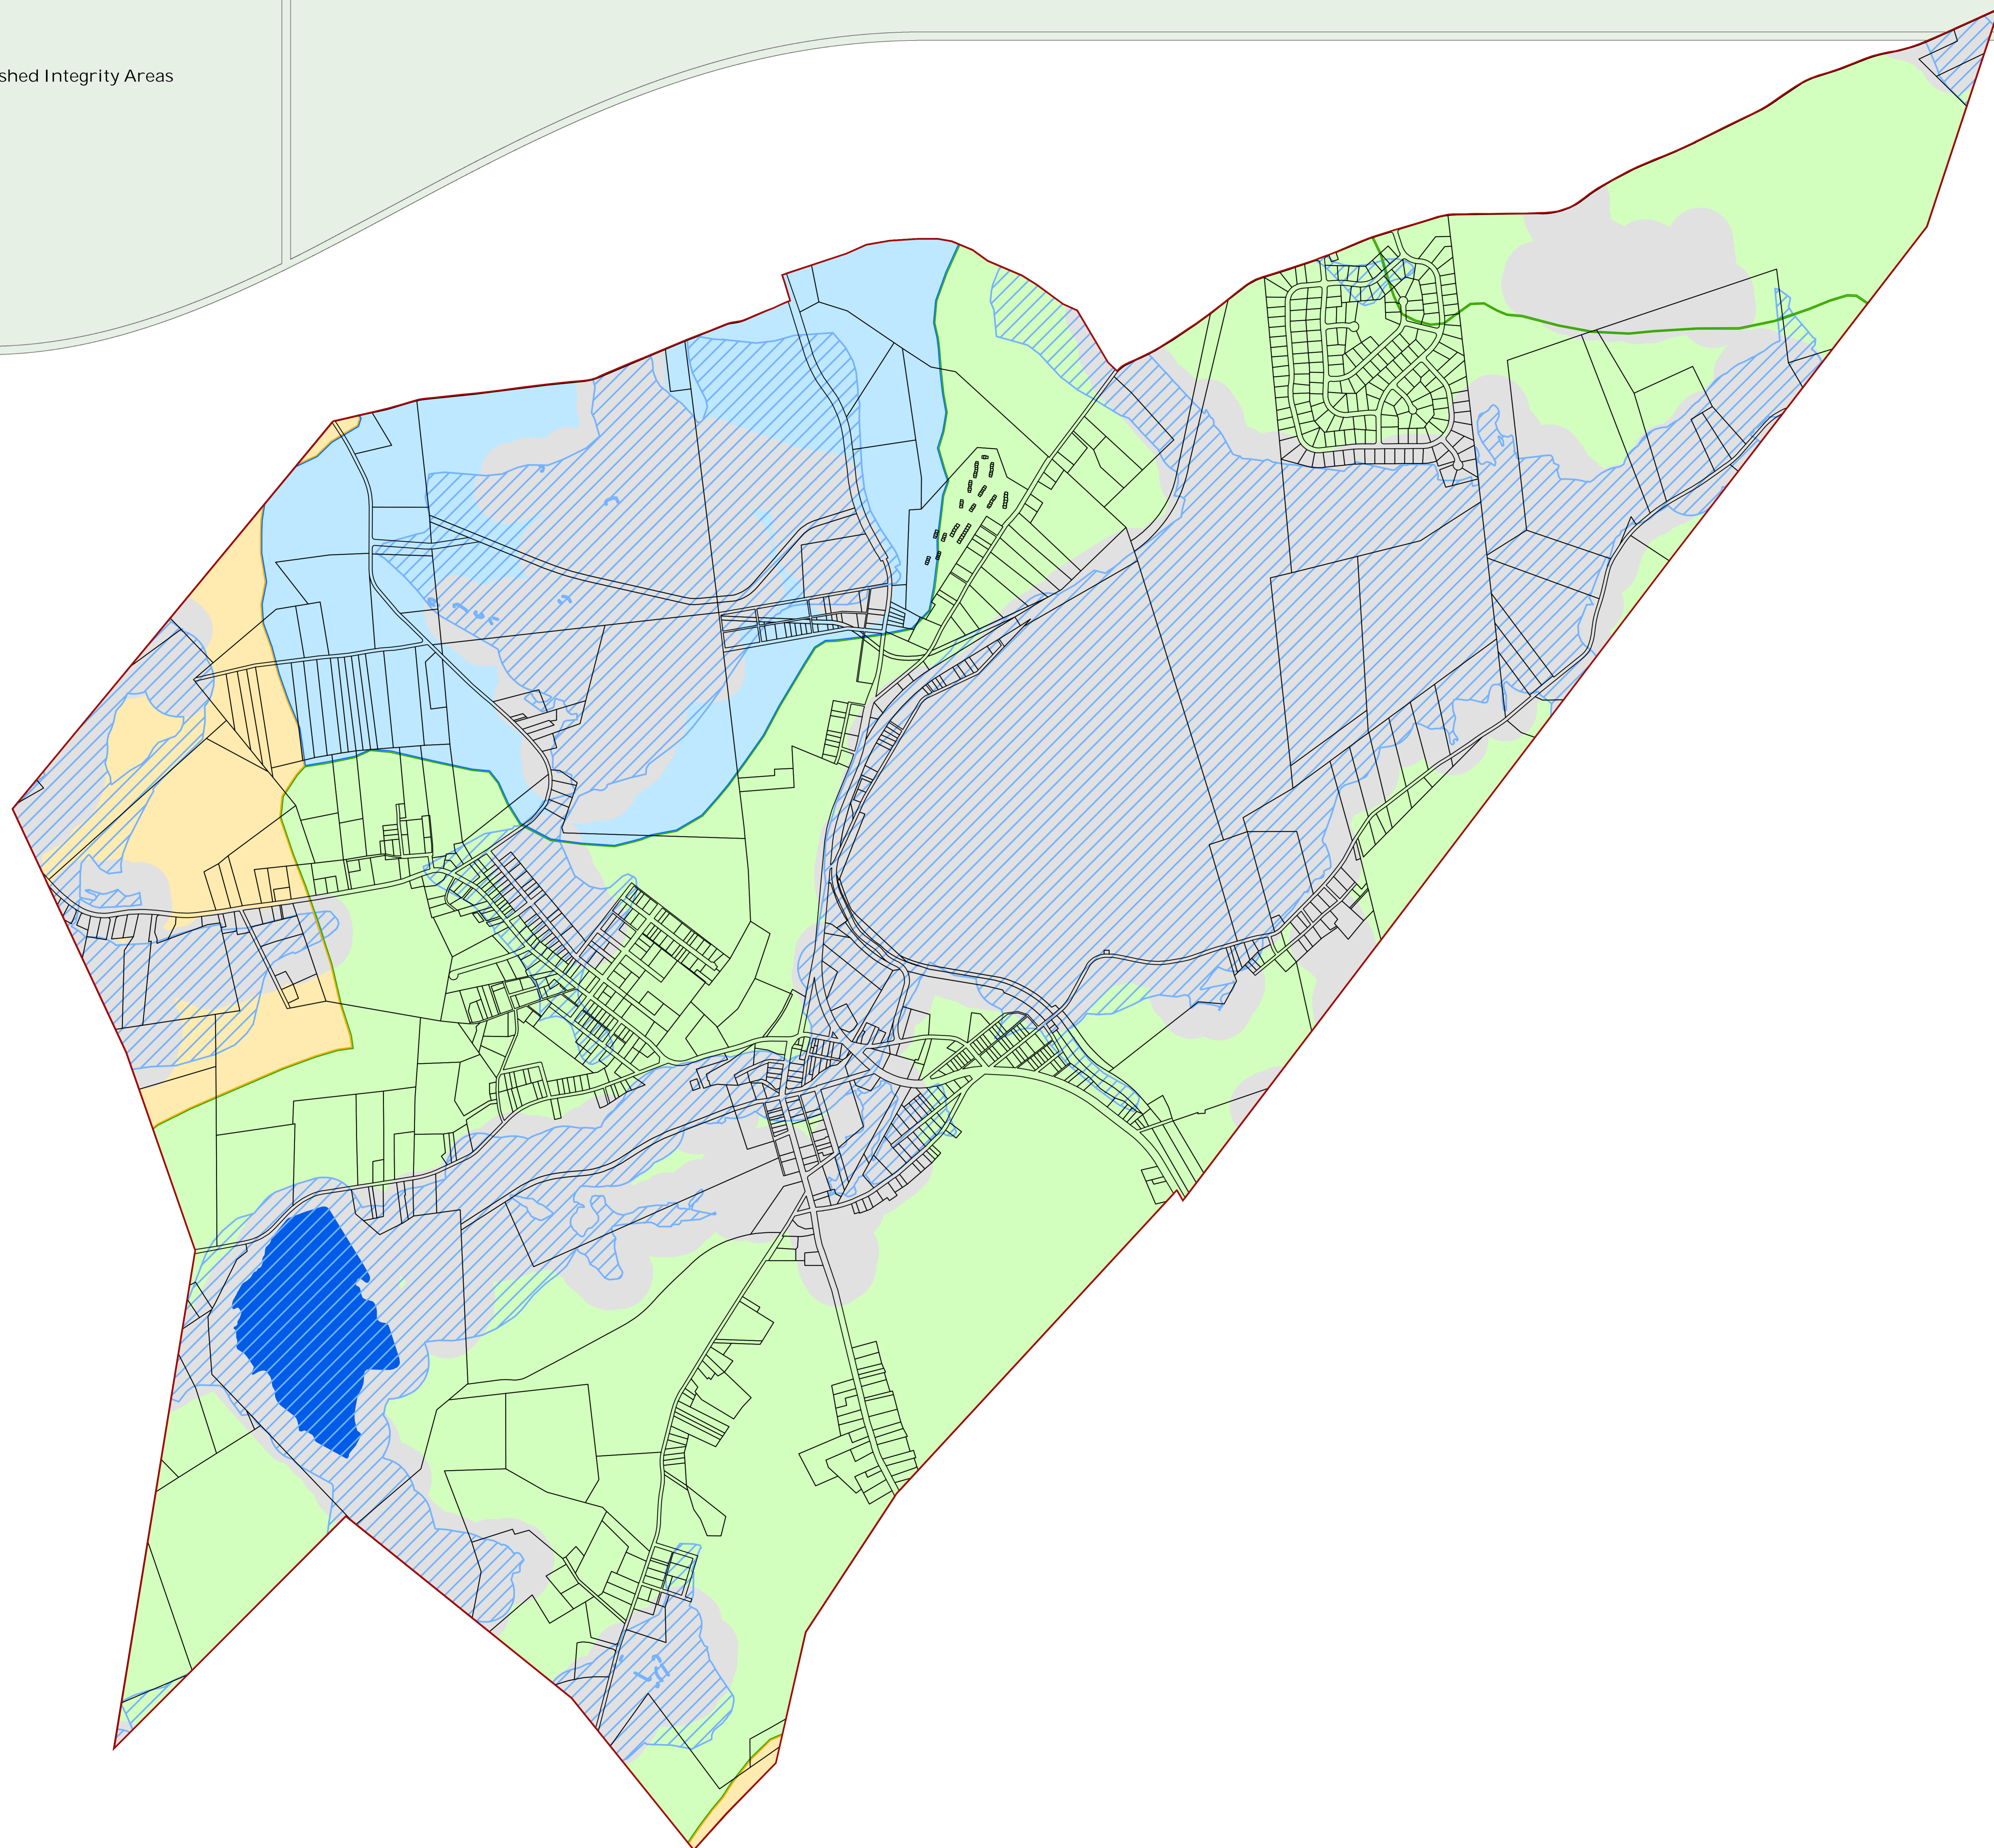

- Municipal Boundary
- Parcel Boundaries
- Forest Resource Area
- Lakes Greater Than 10 Acres
- Total Forest Area

Forest Integrity
By HUC14 Subwatershed

- Moderate
- High

Locator Maps

Exhibit 3:

TOWNSHIP OF OXFORD, WARREN COUNTY, NJ

Locator Maps

Exhibit 4:

TOWNSHIP OF OXFORD, WARREN COUNTY, NJ

Township of Oxford Highlands Area

Riparian Area

Riparian Subwatershed Integrity Areas

Legend

- Municipal Boundary
- Parcel Boundaries
- Riparian Area
- Lakes Greater Than 10 Acres
- Highlands Open Water Buffers (300ft)

Riparian Integrity
By HUC-14 Subwatershed

- Low
- Moderate
- High

Locator Maps

Exhibit 5:

Township of Oxford Highlands Area

Steep Slope Protection Area

TOWNSHIP OF OXFORD, WARREN COUNTY, NJ

Legend

-  Municipal Boundary
-  Parcel Boundaries
-  Lakes Greater Than 10 Acres
- Steep Slope Protection Area**
-  *Severely Constrained*
-  *Moderately Constrained*
-  *Constrained/Limited Constrained*

Locator Maps