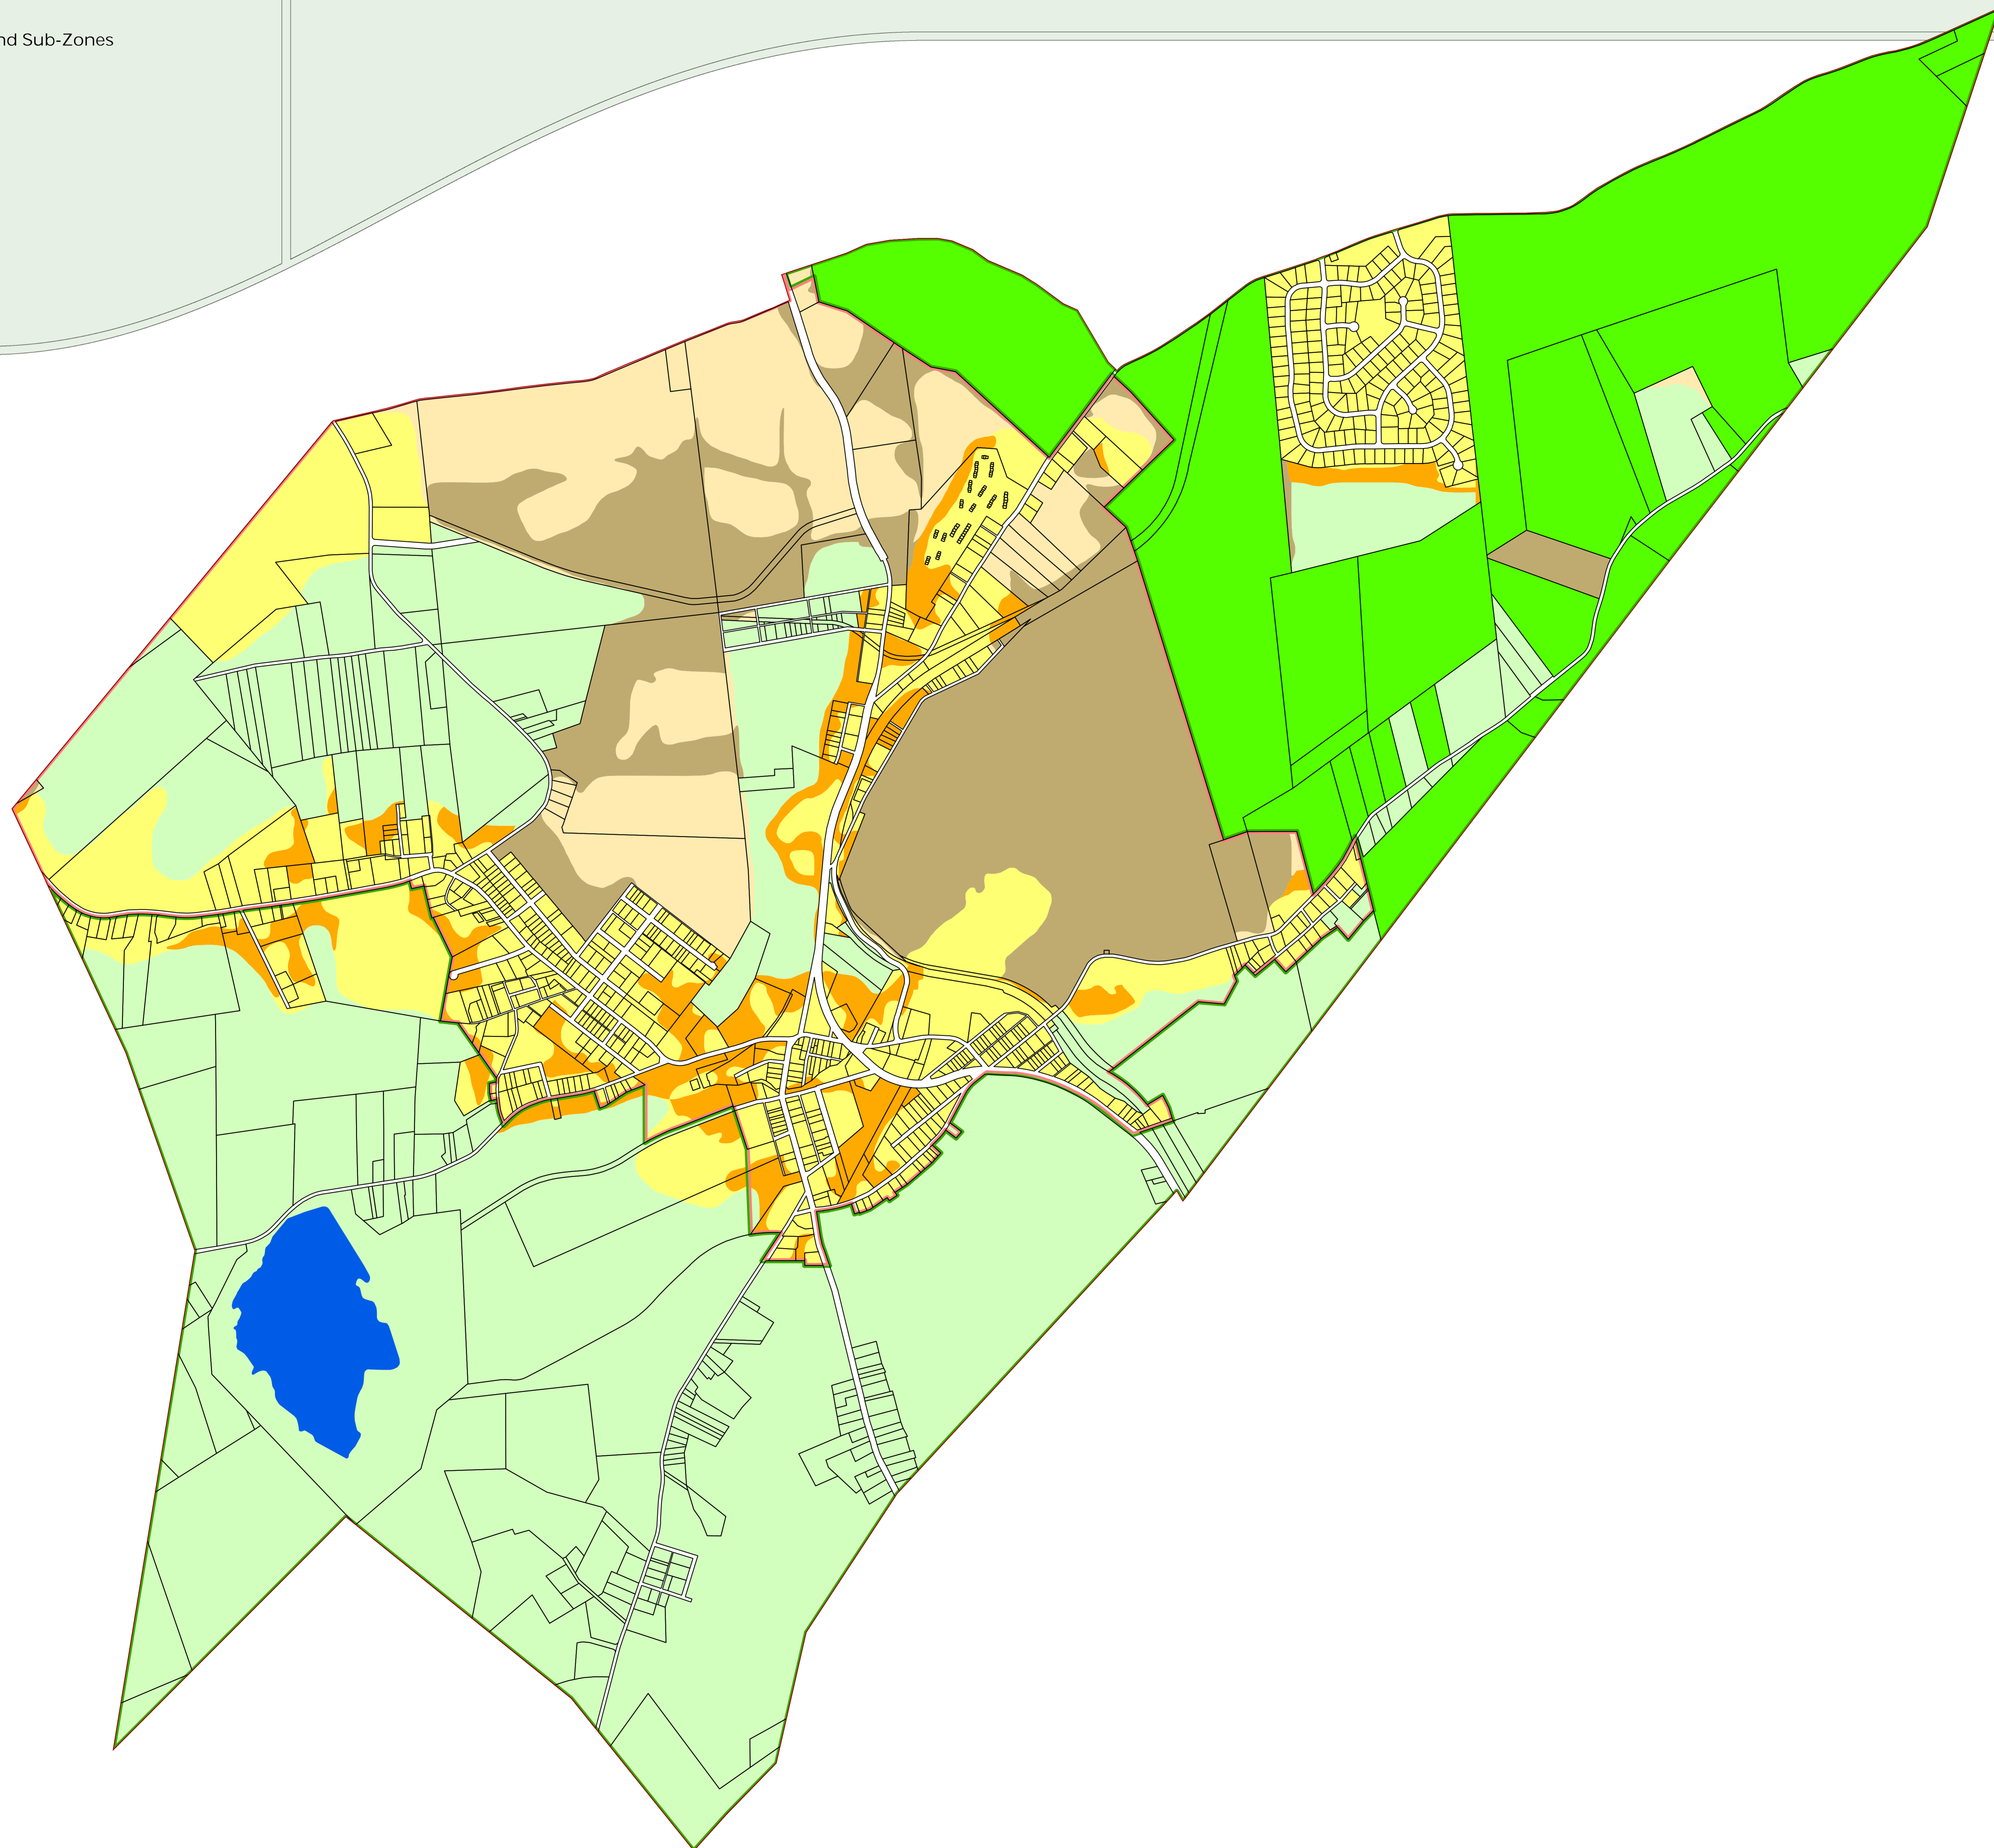

Exhibit 1:

Township of Oxford Highlands Area

Highlands Zones and Sub-Zones

TOWNSHIP OF OXFORD, WARREN COUNTY, NJ

Legend

- Municipal Boundary
- Parcel Boundaries
- Highlands Planning Area
- Highlands Preservation Area
- Lakes Greater Than 10 Acres
- Land Use Capability Zone
 - Protection
 - Conservation
 - Existing Community
- Land Use Capability Sub-Zone
 - Existing Community Environmentally Constrained
 - Conservation Environmentally Constrained
 - Wildlife Management

Locator Maps

Exhibit 2:

Township of Oxford Highlands Area

Forest Resource Area

Total Forest Area

Forest Subwatershed Integrity Areas

TOWNSHIP OF OXFORD, WARREN COUNTY, NJ

Legend

- Municipal Boundary
- Parcel Boundaries
- Forest Resource Area
- Lakes Greater Than 10 Acres
- Total Forest Area

Forest Integrity
By HUC14 Subwatershed

- Moderate
- High

Locator Maps

Exhibit 3:

TOWNSHIP OF OXFORD, WARREN COUNTY, NJ

-  Municipal Boundary
-  Parcel Boundaries
-  Lakes Greater Than 10 Acres
- Steep Slope Protection Area**
-  *Severely Constrained*
-  *Moderately Constrained*
-  *Constrained/Limited Constrained*

Locator Maps