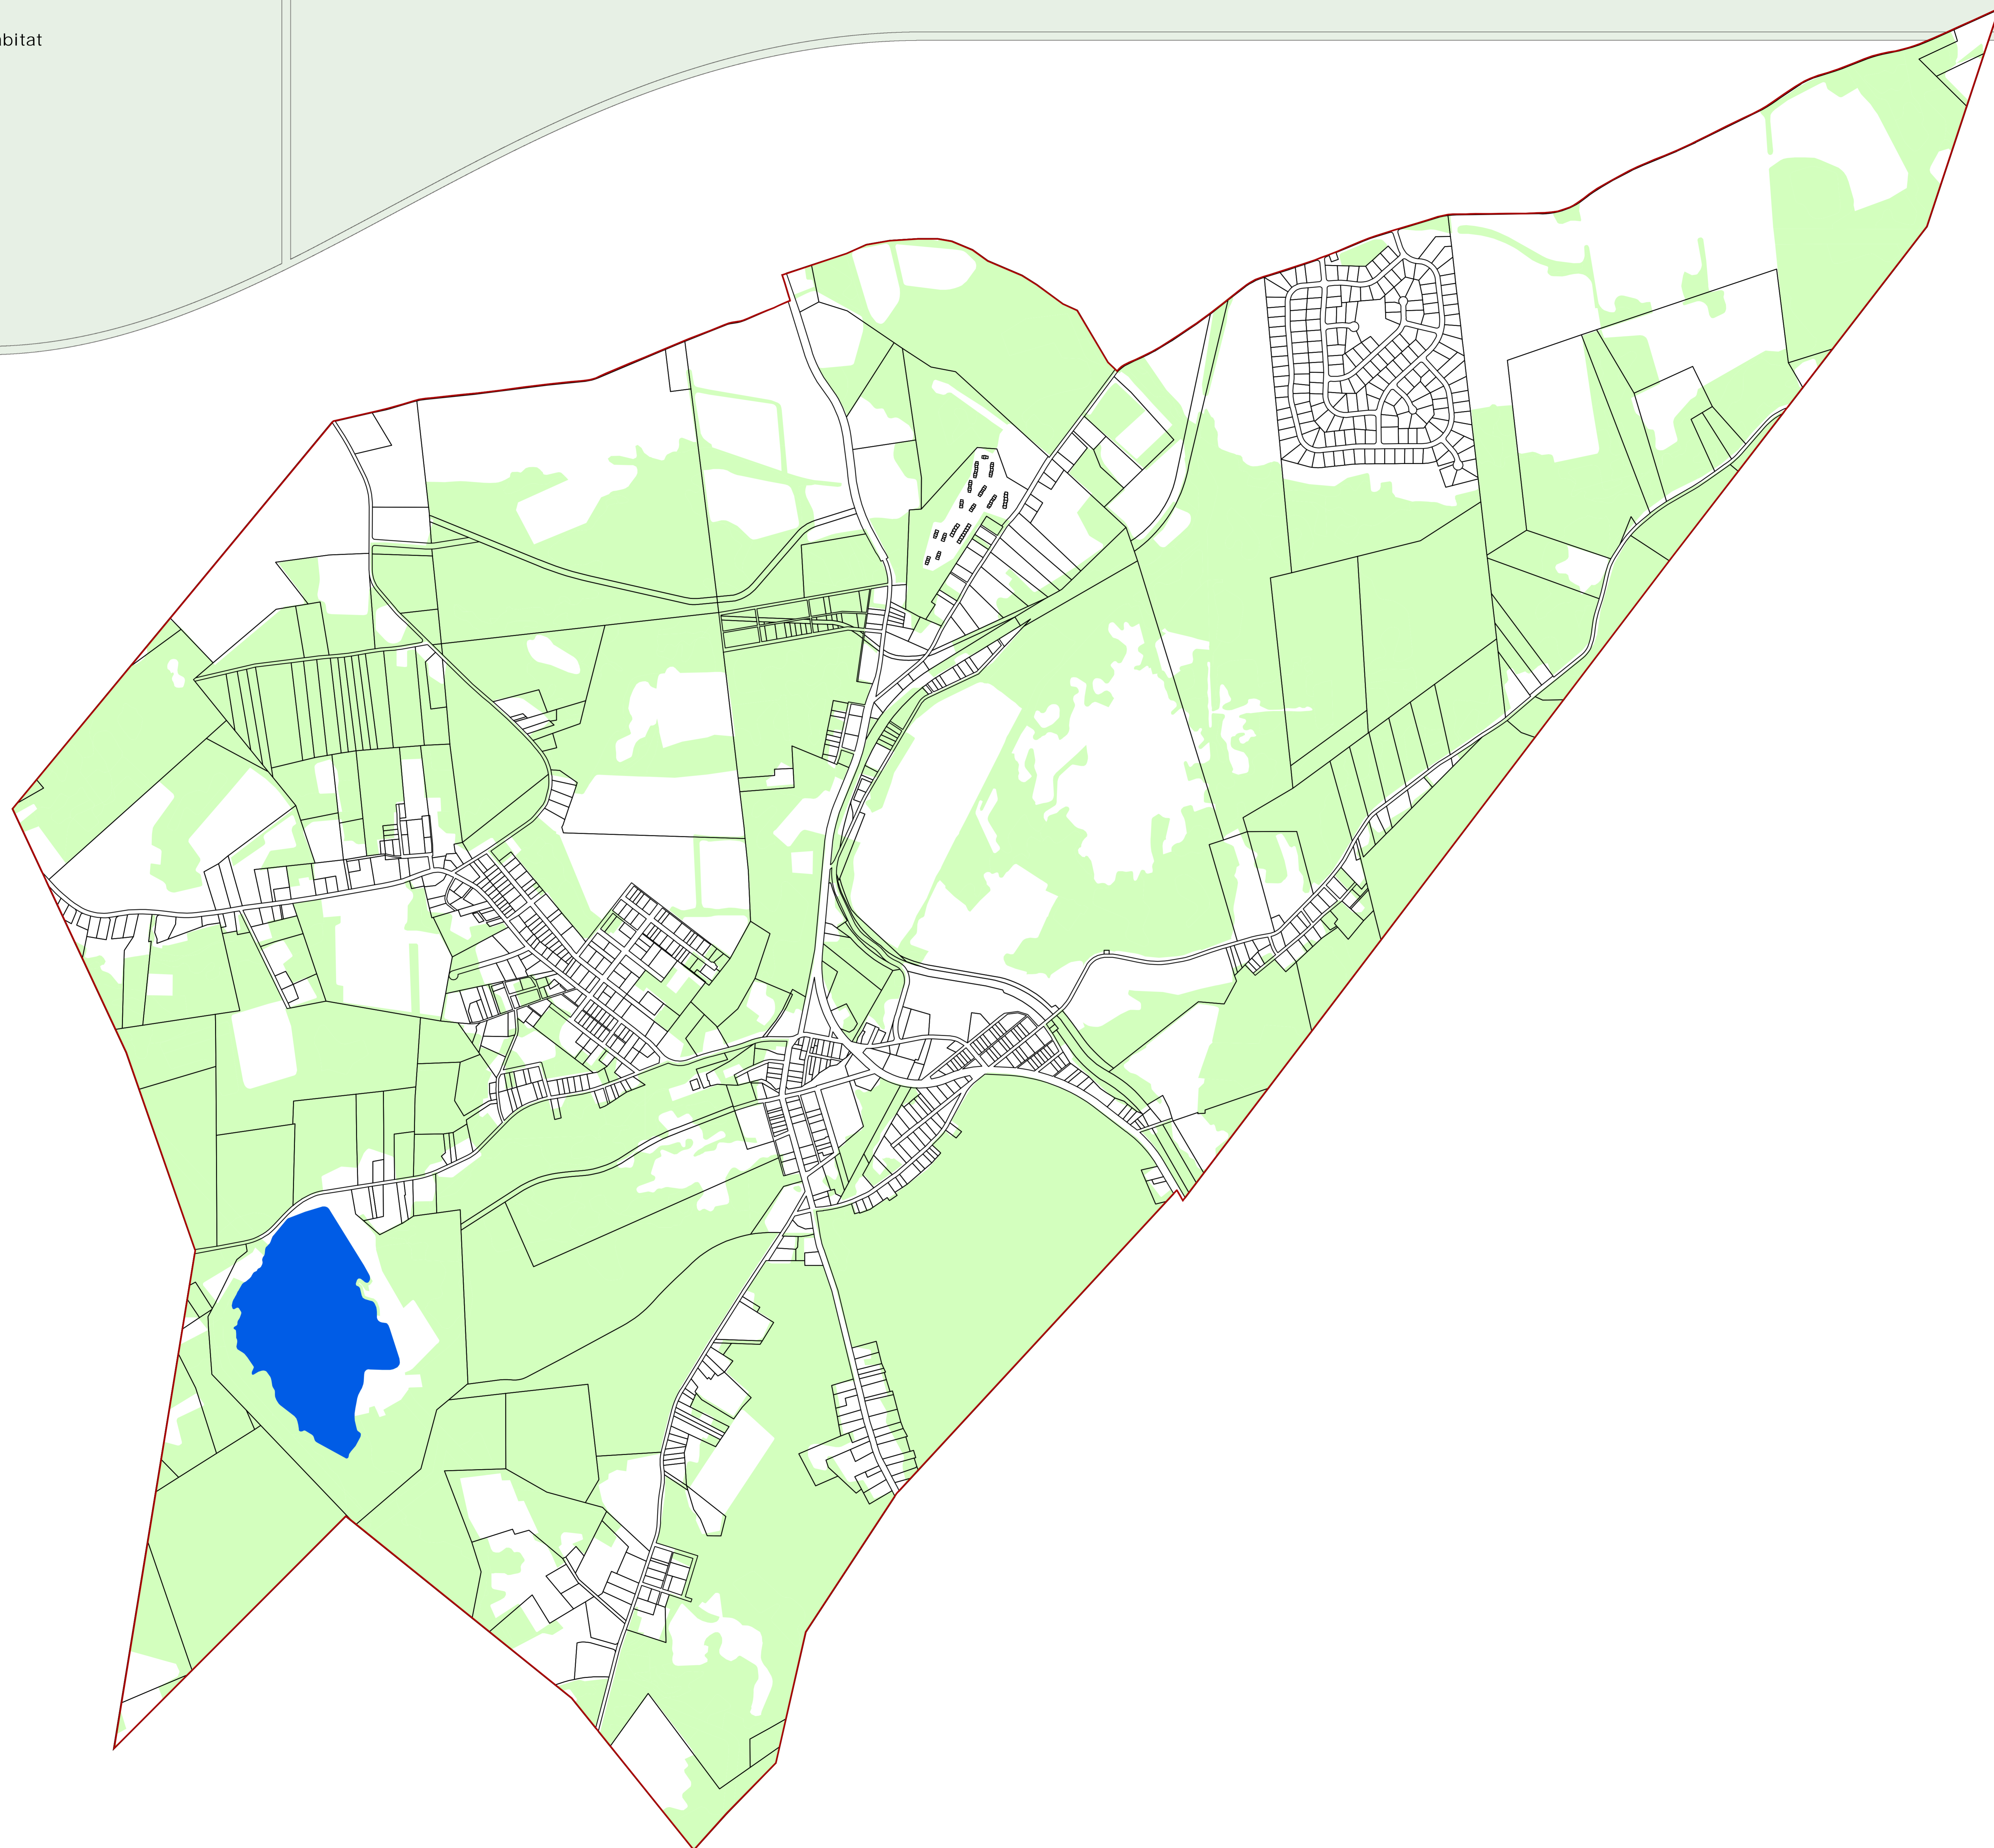

Exhibit 6:

Township of Oxford Highlands Area

Critical Wildlife Habitat

TOWNSHIP OF OXFORD, WARREN COUNTY, NJ

Legend

- Municipal Boundary
- Parcel Boundaries
- Lakes Greater Than 10 Acres
- Critical Wildlife Habitat

Locator Maps