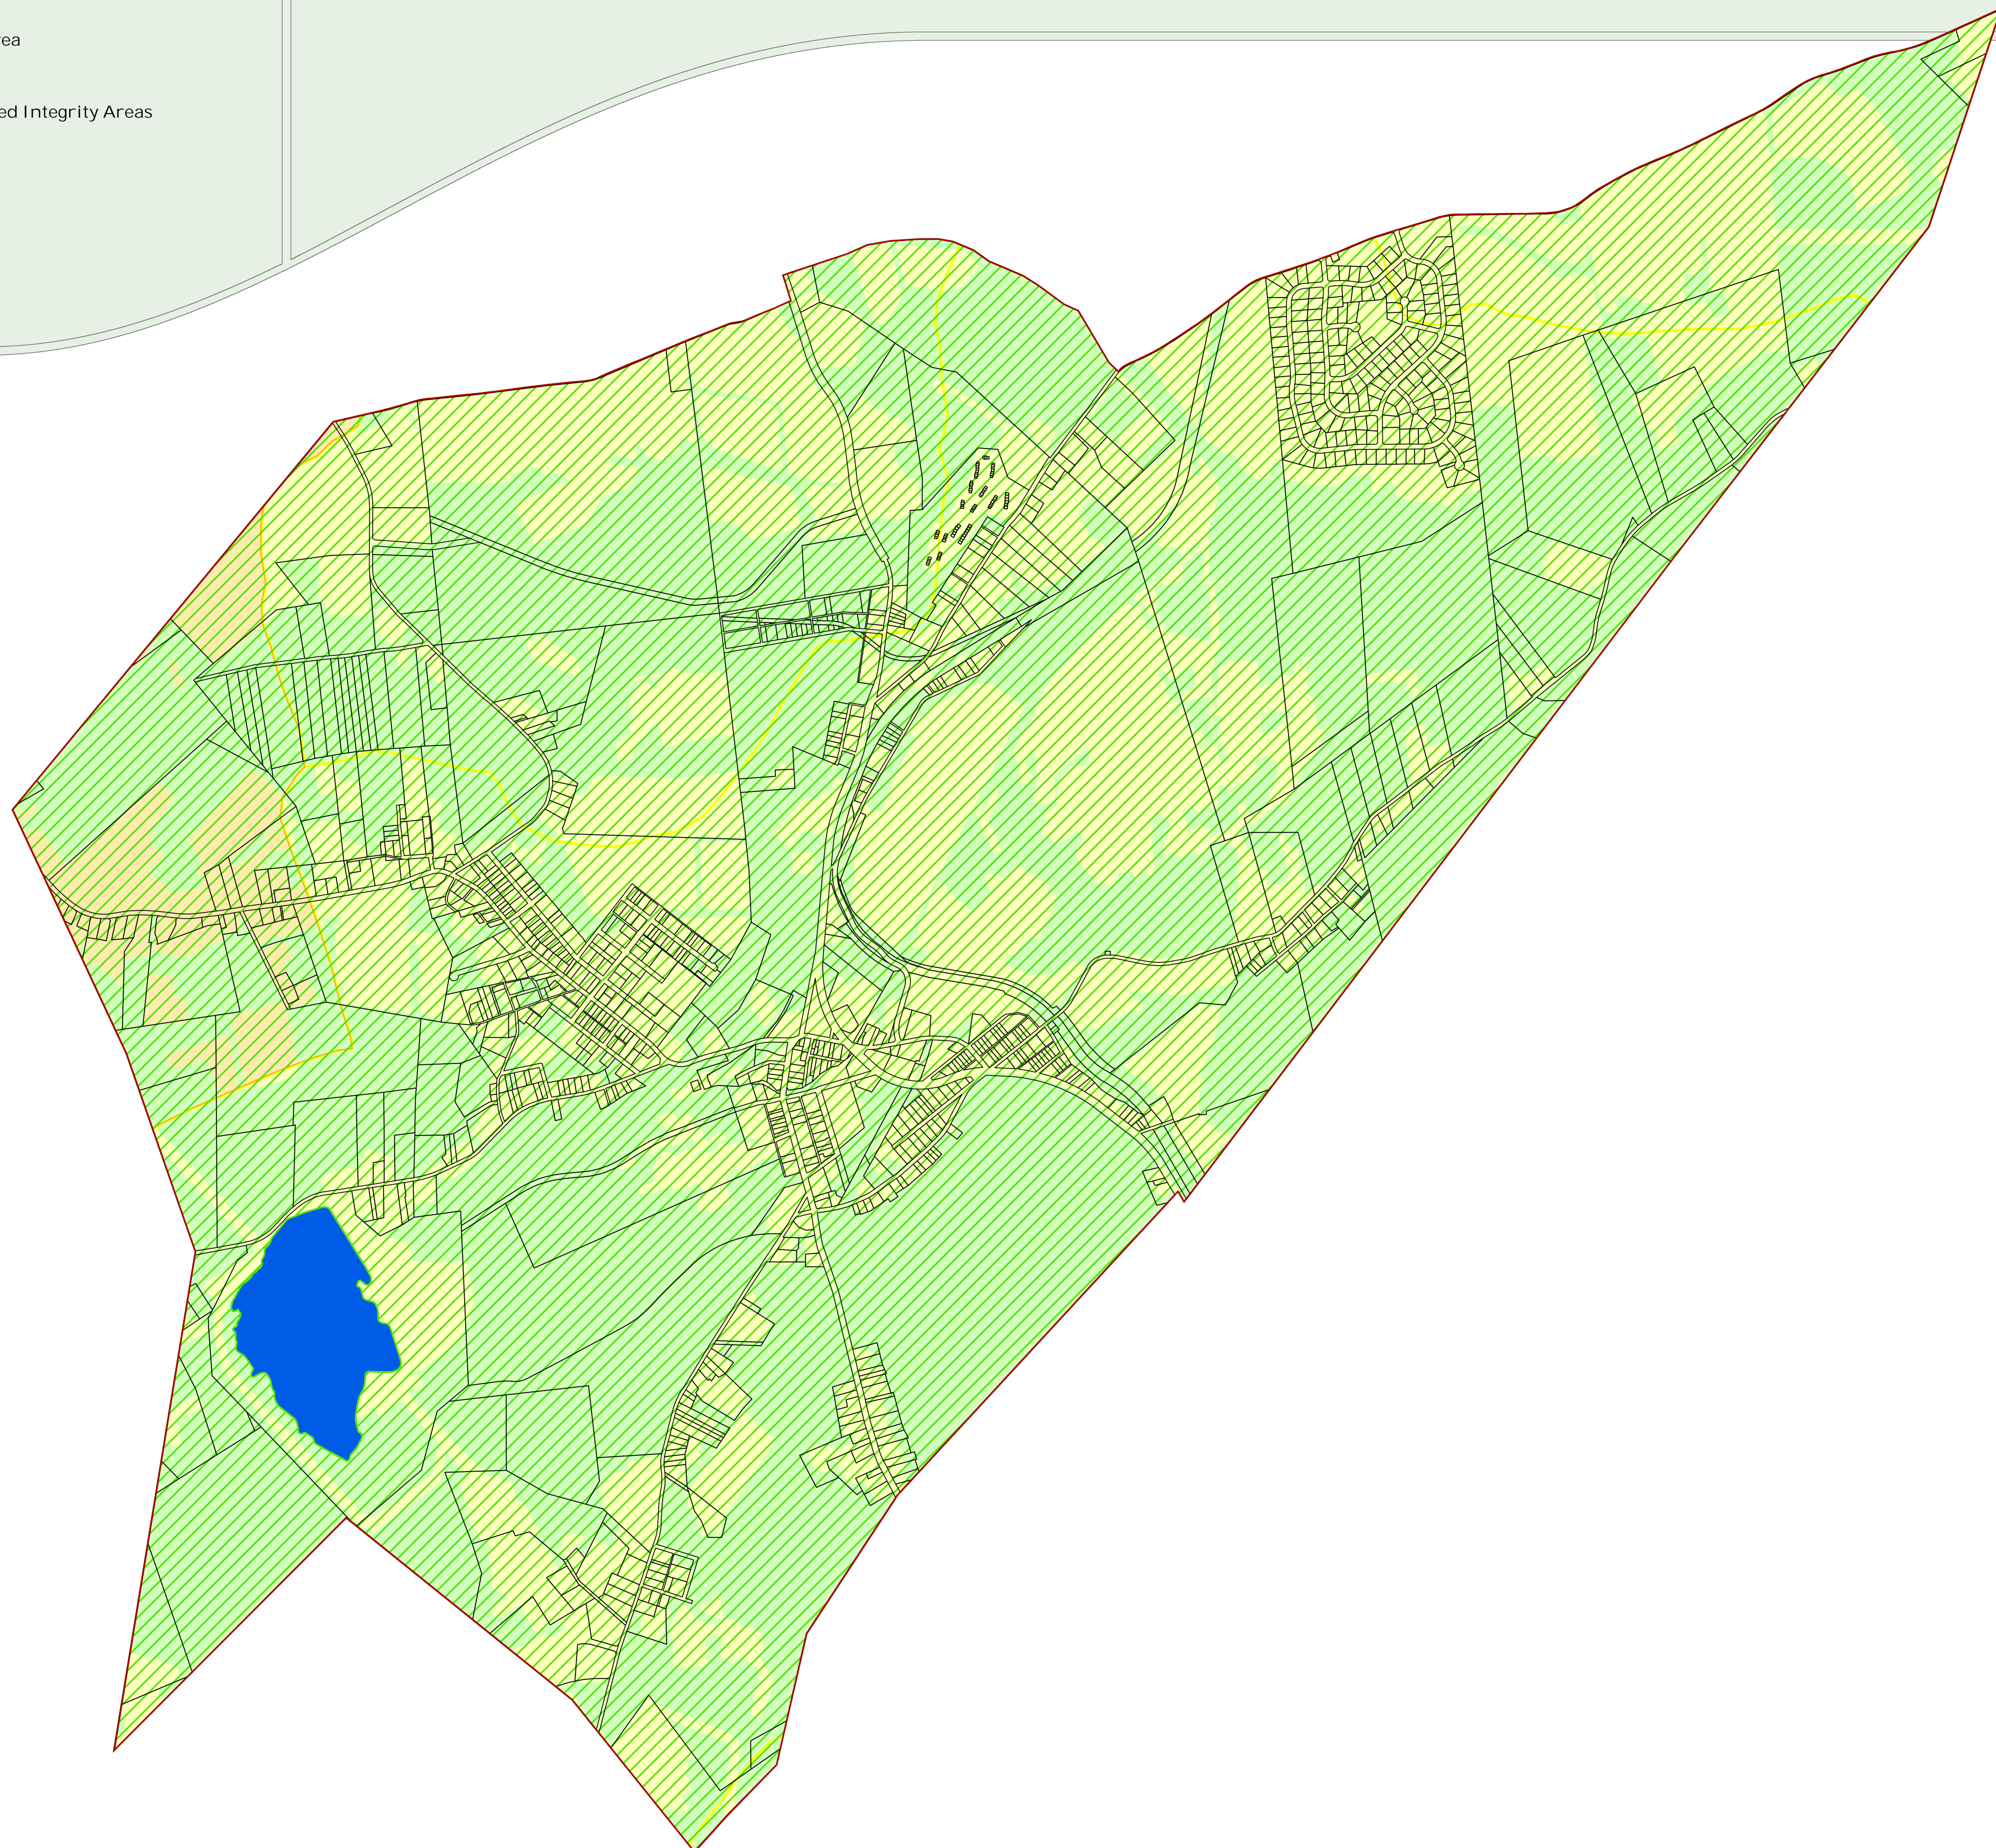

Locator Maps

Exhibit 2:

Township of Oxford Highlands Area

Forest Resource Area

Total Forest Area

Forest Subwatershed Integrity Areas

TOWNSHIP OF OXFORD, WARREN COUNTY, NJ

Legend

- Municipal Boundary
- Parcel Boundaries
- Forest Resource Area
- Lakes Greater Than 10 Acres
- Total Forest Area

Forest Integrity
By HUC14 Subwatershed

- Moderate
- High

Locator Maps

Exhibit 3:

TOWNSHIP OF OXFORD, WARREN COUNTY, NJ

Locator Maps

Exhibit 4:

TOWNSHIP OF OXFORD, WARREN COUNTY, NJ

Township of Oxford Highlands Area

Riparian Area

Riparian Subwatershed Integrity Areas

Legend

- Municipal Boundary
- Parcel Boundaries
- Riparian Area
- Lakes Greater Than 10 Acres
- Highlands Open Water Buffers (300ft)

-  Municipal Boundary
-  Parcel Boundaries
-  Lakes Greater Than 10 Acres
- Steep Slope Protection Area**
-  *Severely Constrained*
-  *Moderately Constrained*
-  *Constrained/Limited Constrained*

Locator Maps