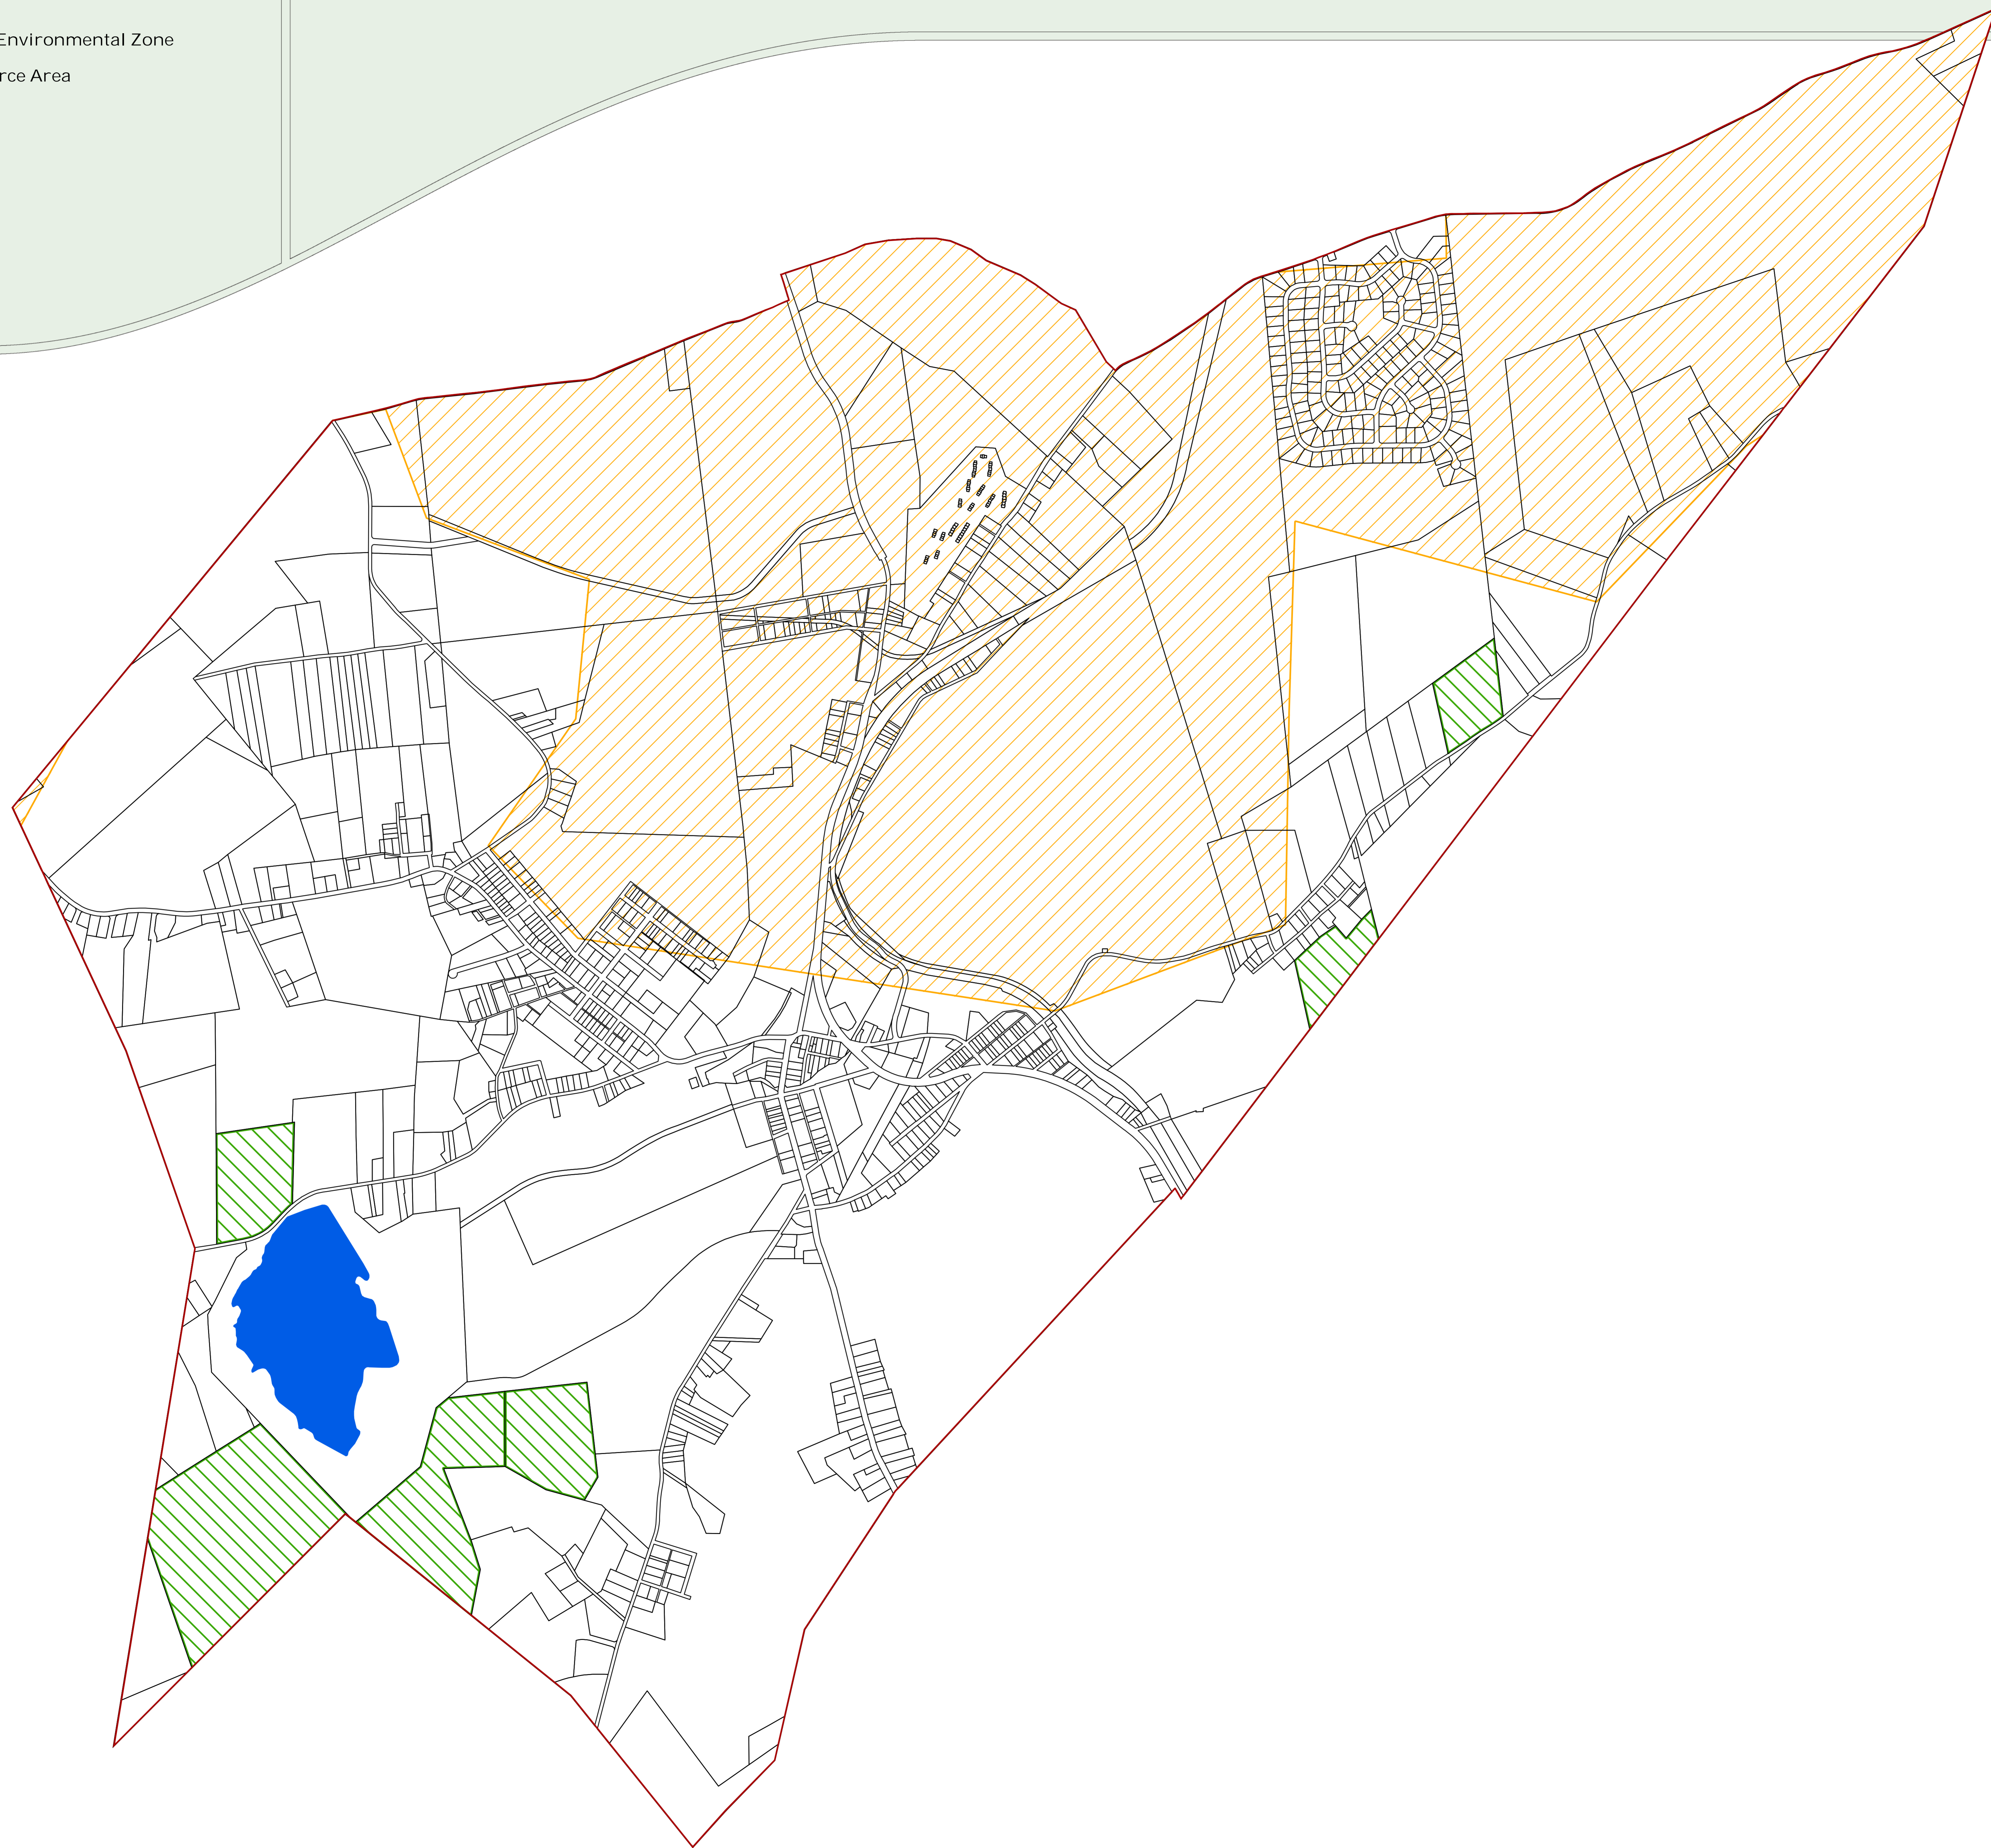

Exhibit 8:

TOWNSHIP OF OXFORD, WARREN COUNTY, NJ

Township of Oxford Highlands Area

Highlands Special Environmental Zone

Agricultural Resource Area

Legend

- Municipal Boundary
- Parcel Boundaries
- Special Environmental Zones
- Agricultural Resource Area
- Lakes Greater Than 10 Acres

Locator Maps