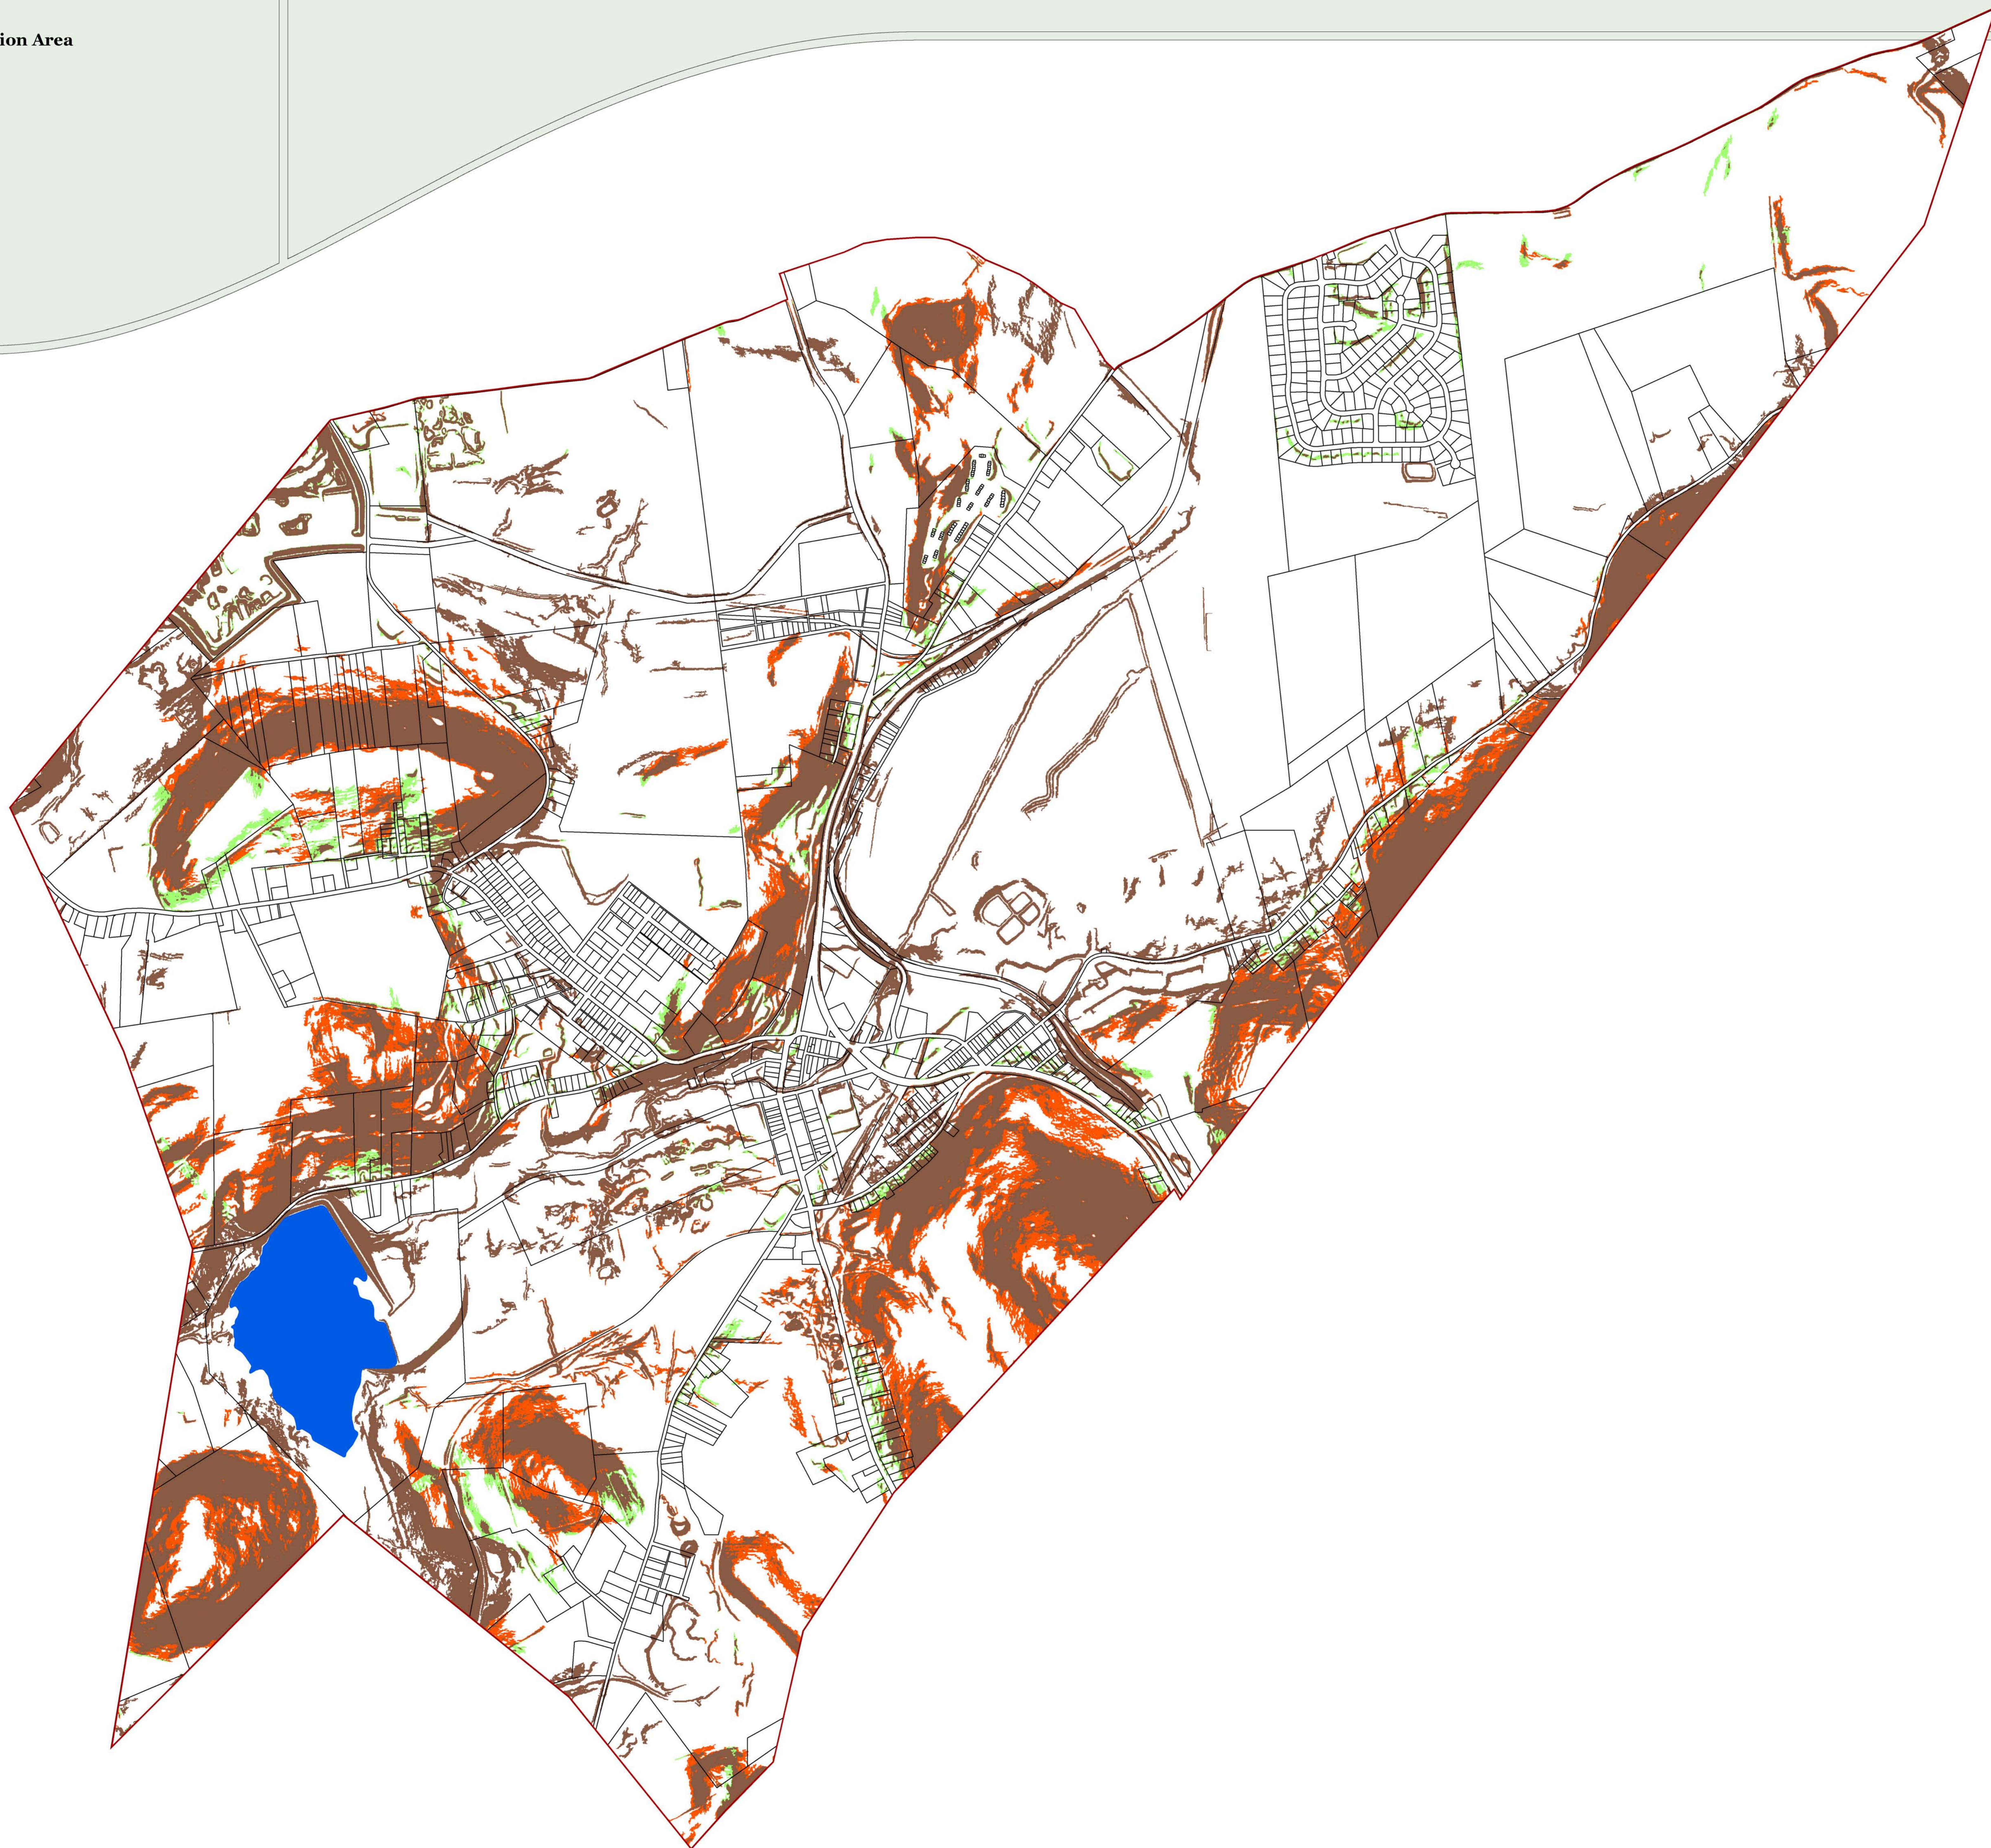

- Municipal Boundary
- Parcel Boundaries
- Forest Resource Area
- Lakes Greater Than 10 Acres
- Total Forest Area

Forest Integrity
By HUC14 Subwatershed

- Moderate
- High

Locator Maps

Exhibit 3:

TOWNSHIP OF OXFORD, WARREN COUNTY, NJ

Locator Maps

Exhibit 4:

TOWNSHIP OF OXFORD, WARREN COUNTY, NJ

Township of Oxford Highlands Area

Riparian Area

Riparian Subwatershed Integrity Areas

Legend

- Municipal Boundary
- Parcel Boundaries
- Riparian Area
- Lakes Greater Than 10 Acres
- Highlands Open Water Buffers (300ft)

Riparian Integrity
By HUC-14 Subwatershed

- Low
- Moderate
- High

Locator Maps

Exhibit 5:

Township of Oxford Highlands Area

Steep Slope Protection Area

TOWNSHIP OF OXFORD, WARREN COUNTY, NJ

Legend

-  Municipal Boundary
-  Parcel Boundaries
-  Lakes Greater Than 10 Acres
- Steep Slope Protection Area**
-  *Severely Constrained*
-  *Moderately Constrained*
-  *Constrained/Limited Constrained*

Locator Maps