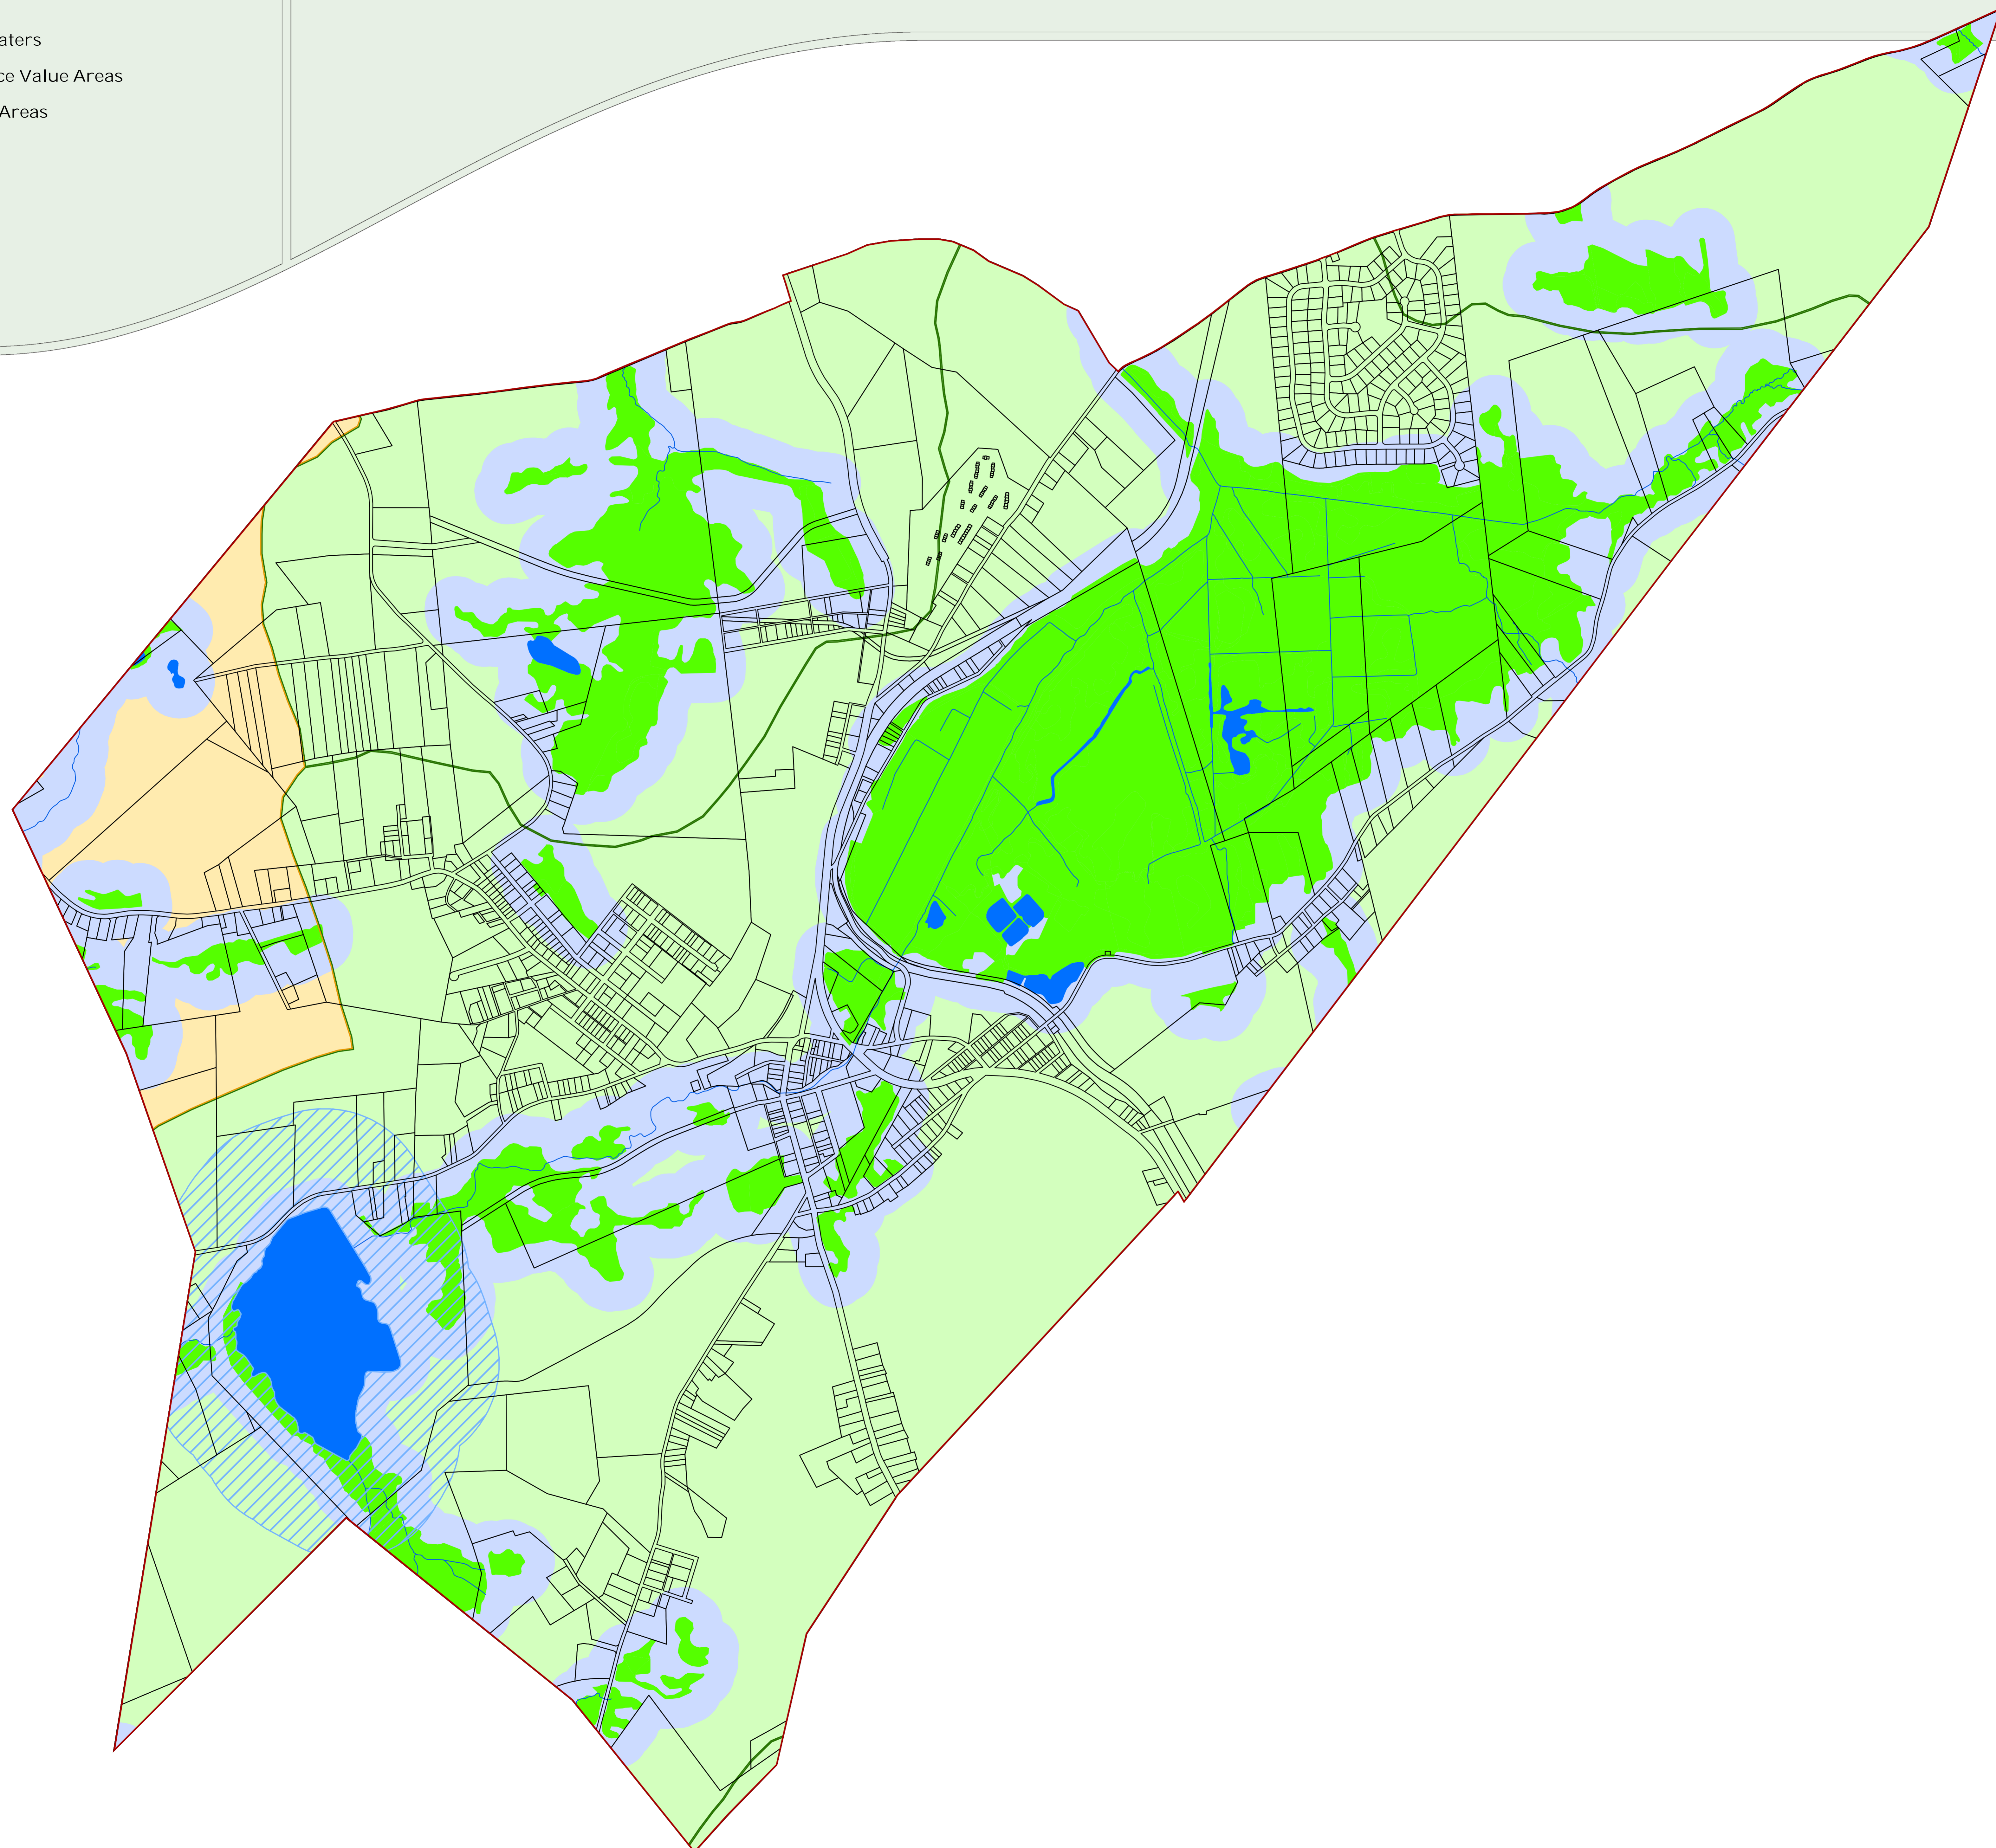

Exhibit 3:

TOWNSHIP OF OXFORD, WARREN COUNTY, NJ

Township of Oxford Highlands Area

Highlands Open Waters

Watershed Resource Value Areas

Lake Management Areas

Legend

- Municipal Boundary
- Parcel Boundaries
- Lake Management Areas
- Lakes & Ponds
- Streams
- Wetlands
- Highlands Open Water Buffers (300ft)
- Watershed Values by HUC14 Subwatershed
- Moderate
- High

Locator Maps