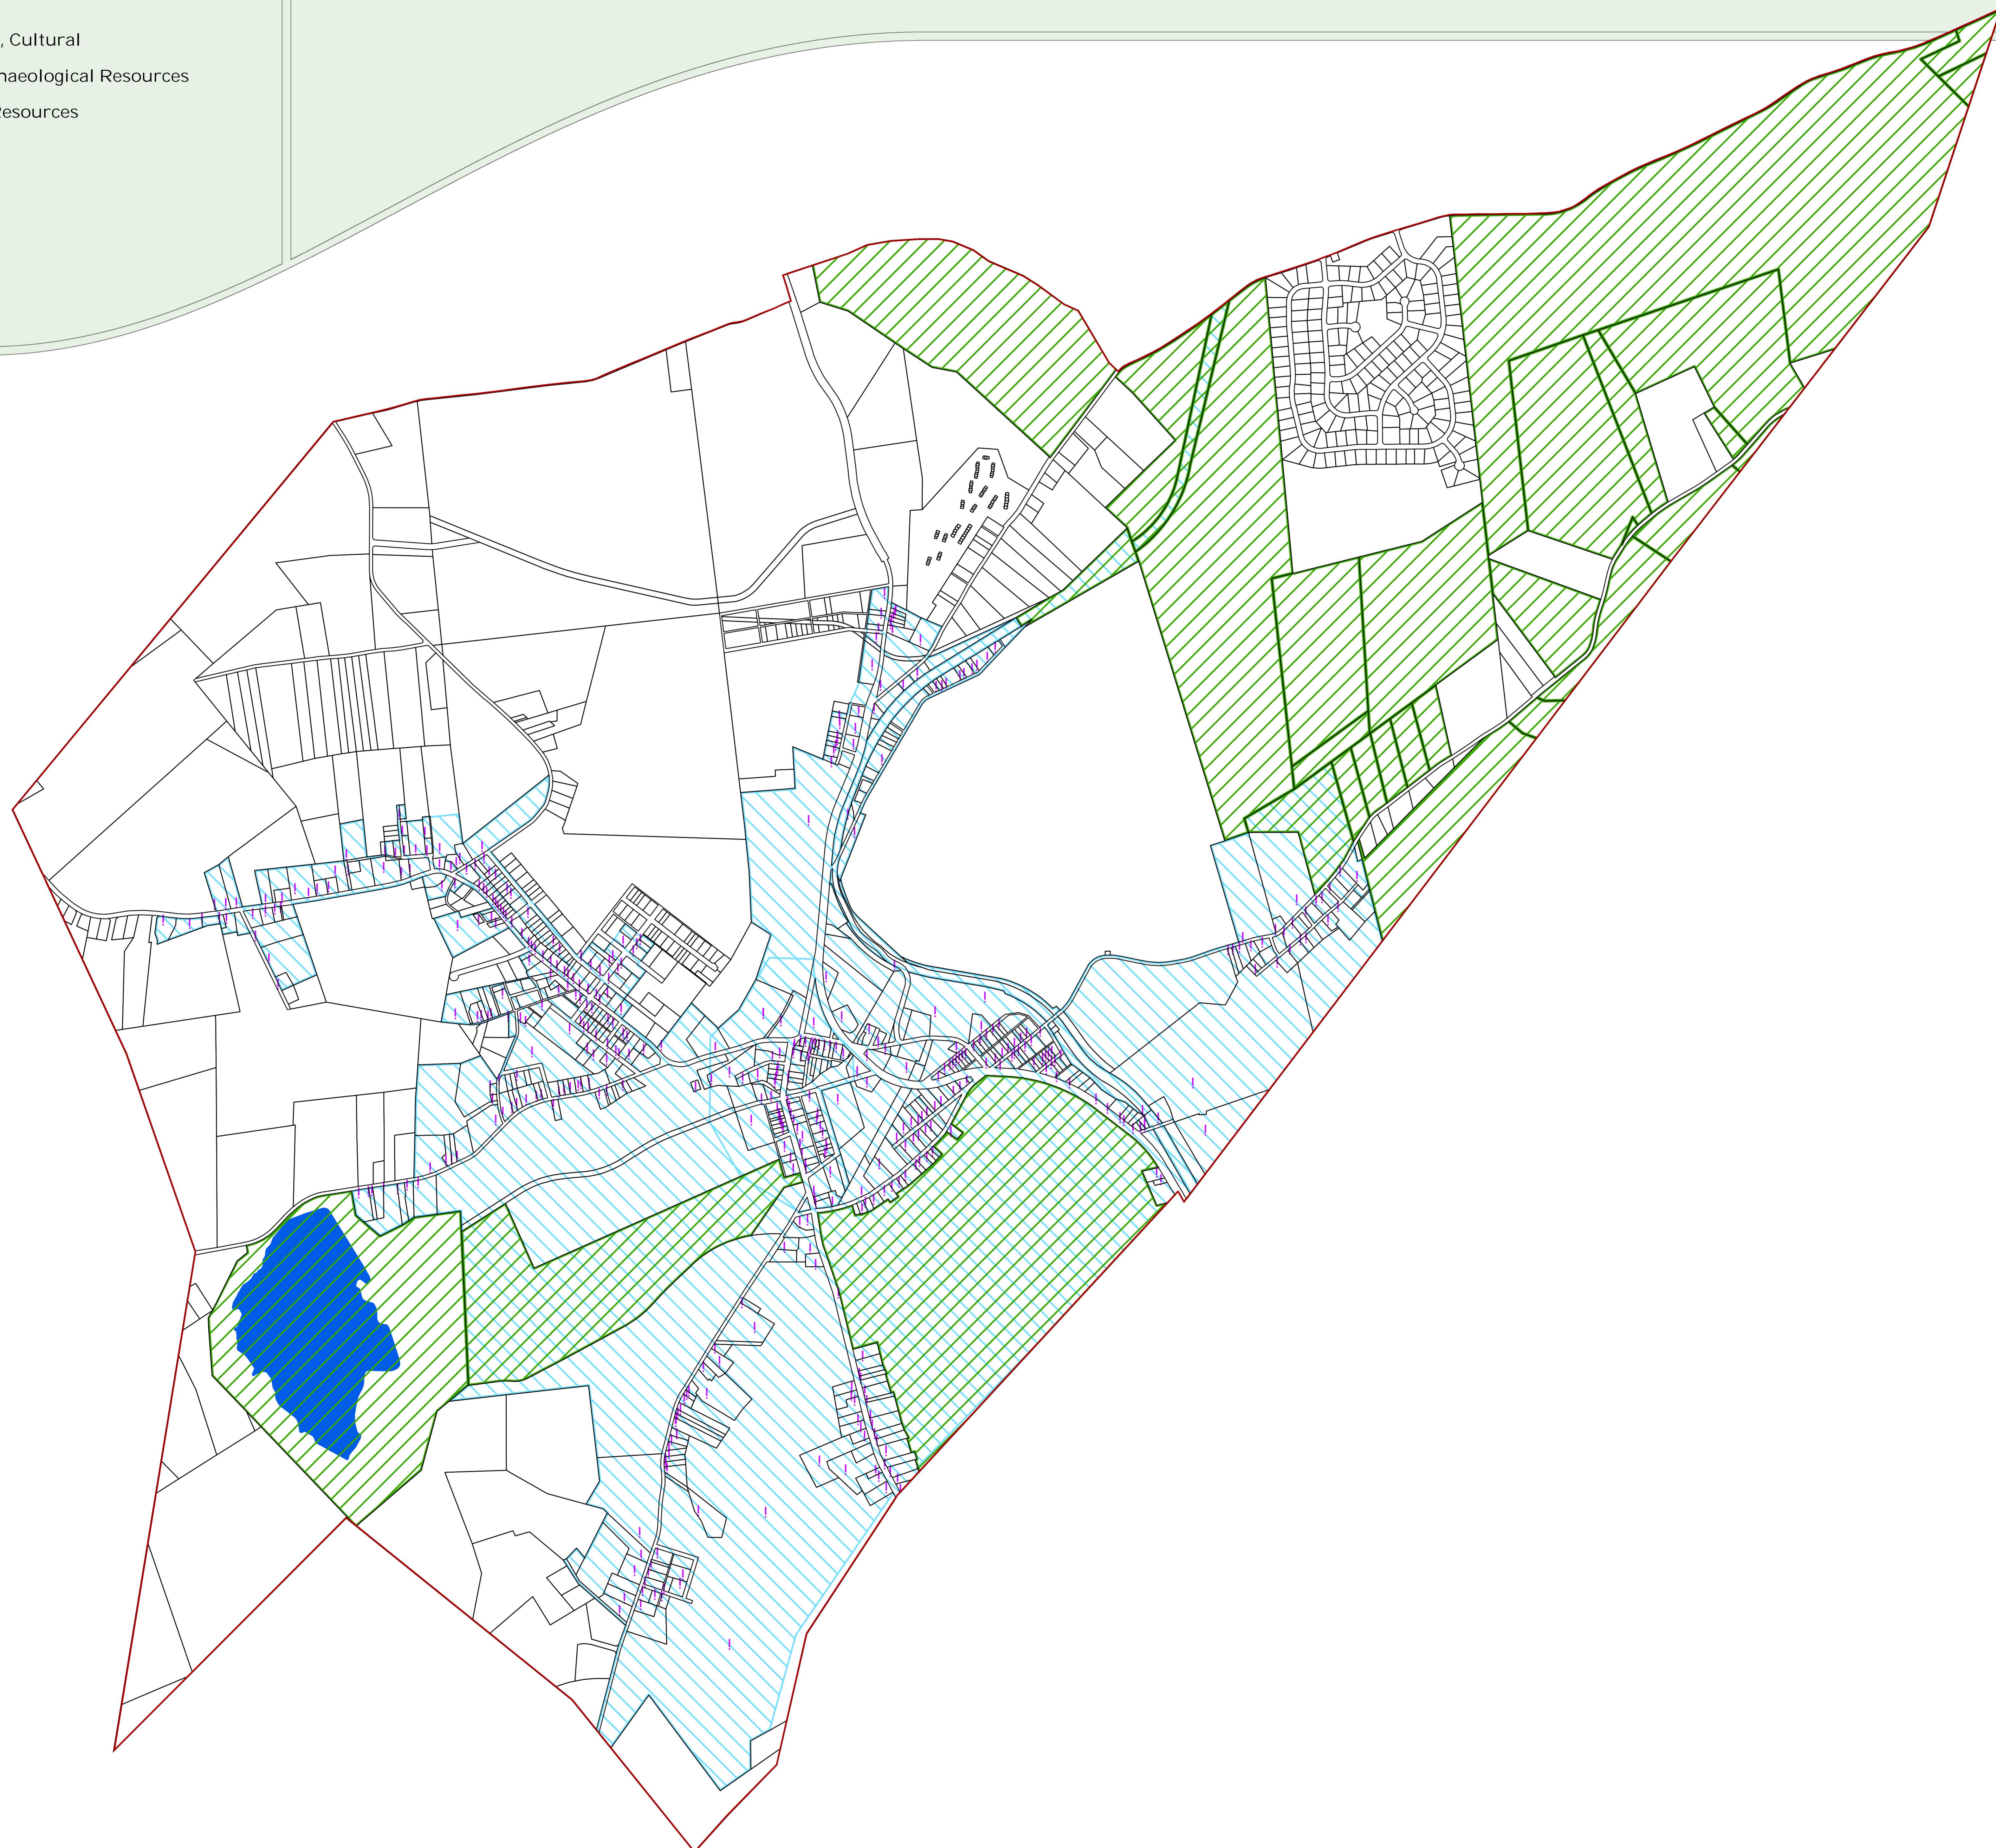

Exhibit 9:

Township of Oxford Highlands Area

Highlands Historic, Cultural
and Archaeological Resources

Highlands Scenic Resources

TOWNSHIP OF OXFORD, WARREN COUNTY, NJ

Legend

- Municipal Boundary
- Parcel Boundaries
- Scenic Resources
- Historic Properties
- NJ Historic Districts
- Lakes Greater Than 10 Acres

Locator Maps

TOWNSHIP OF
OXFORD
WARREN COUNTY, N.J.

MAP PREPARED BY THE NEW JERSEY
HIGHLANDS COUNCIL, NOVEMBER 24, 2010