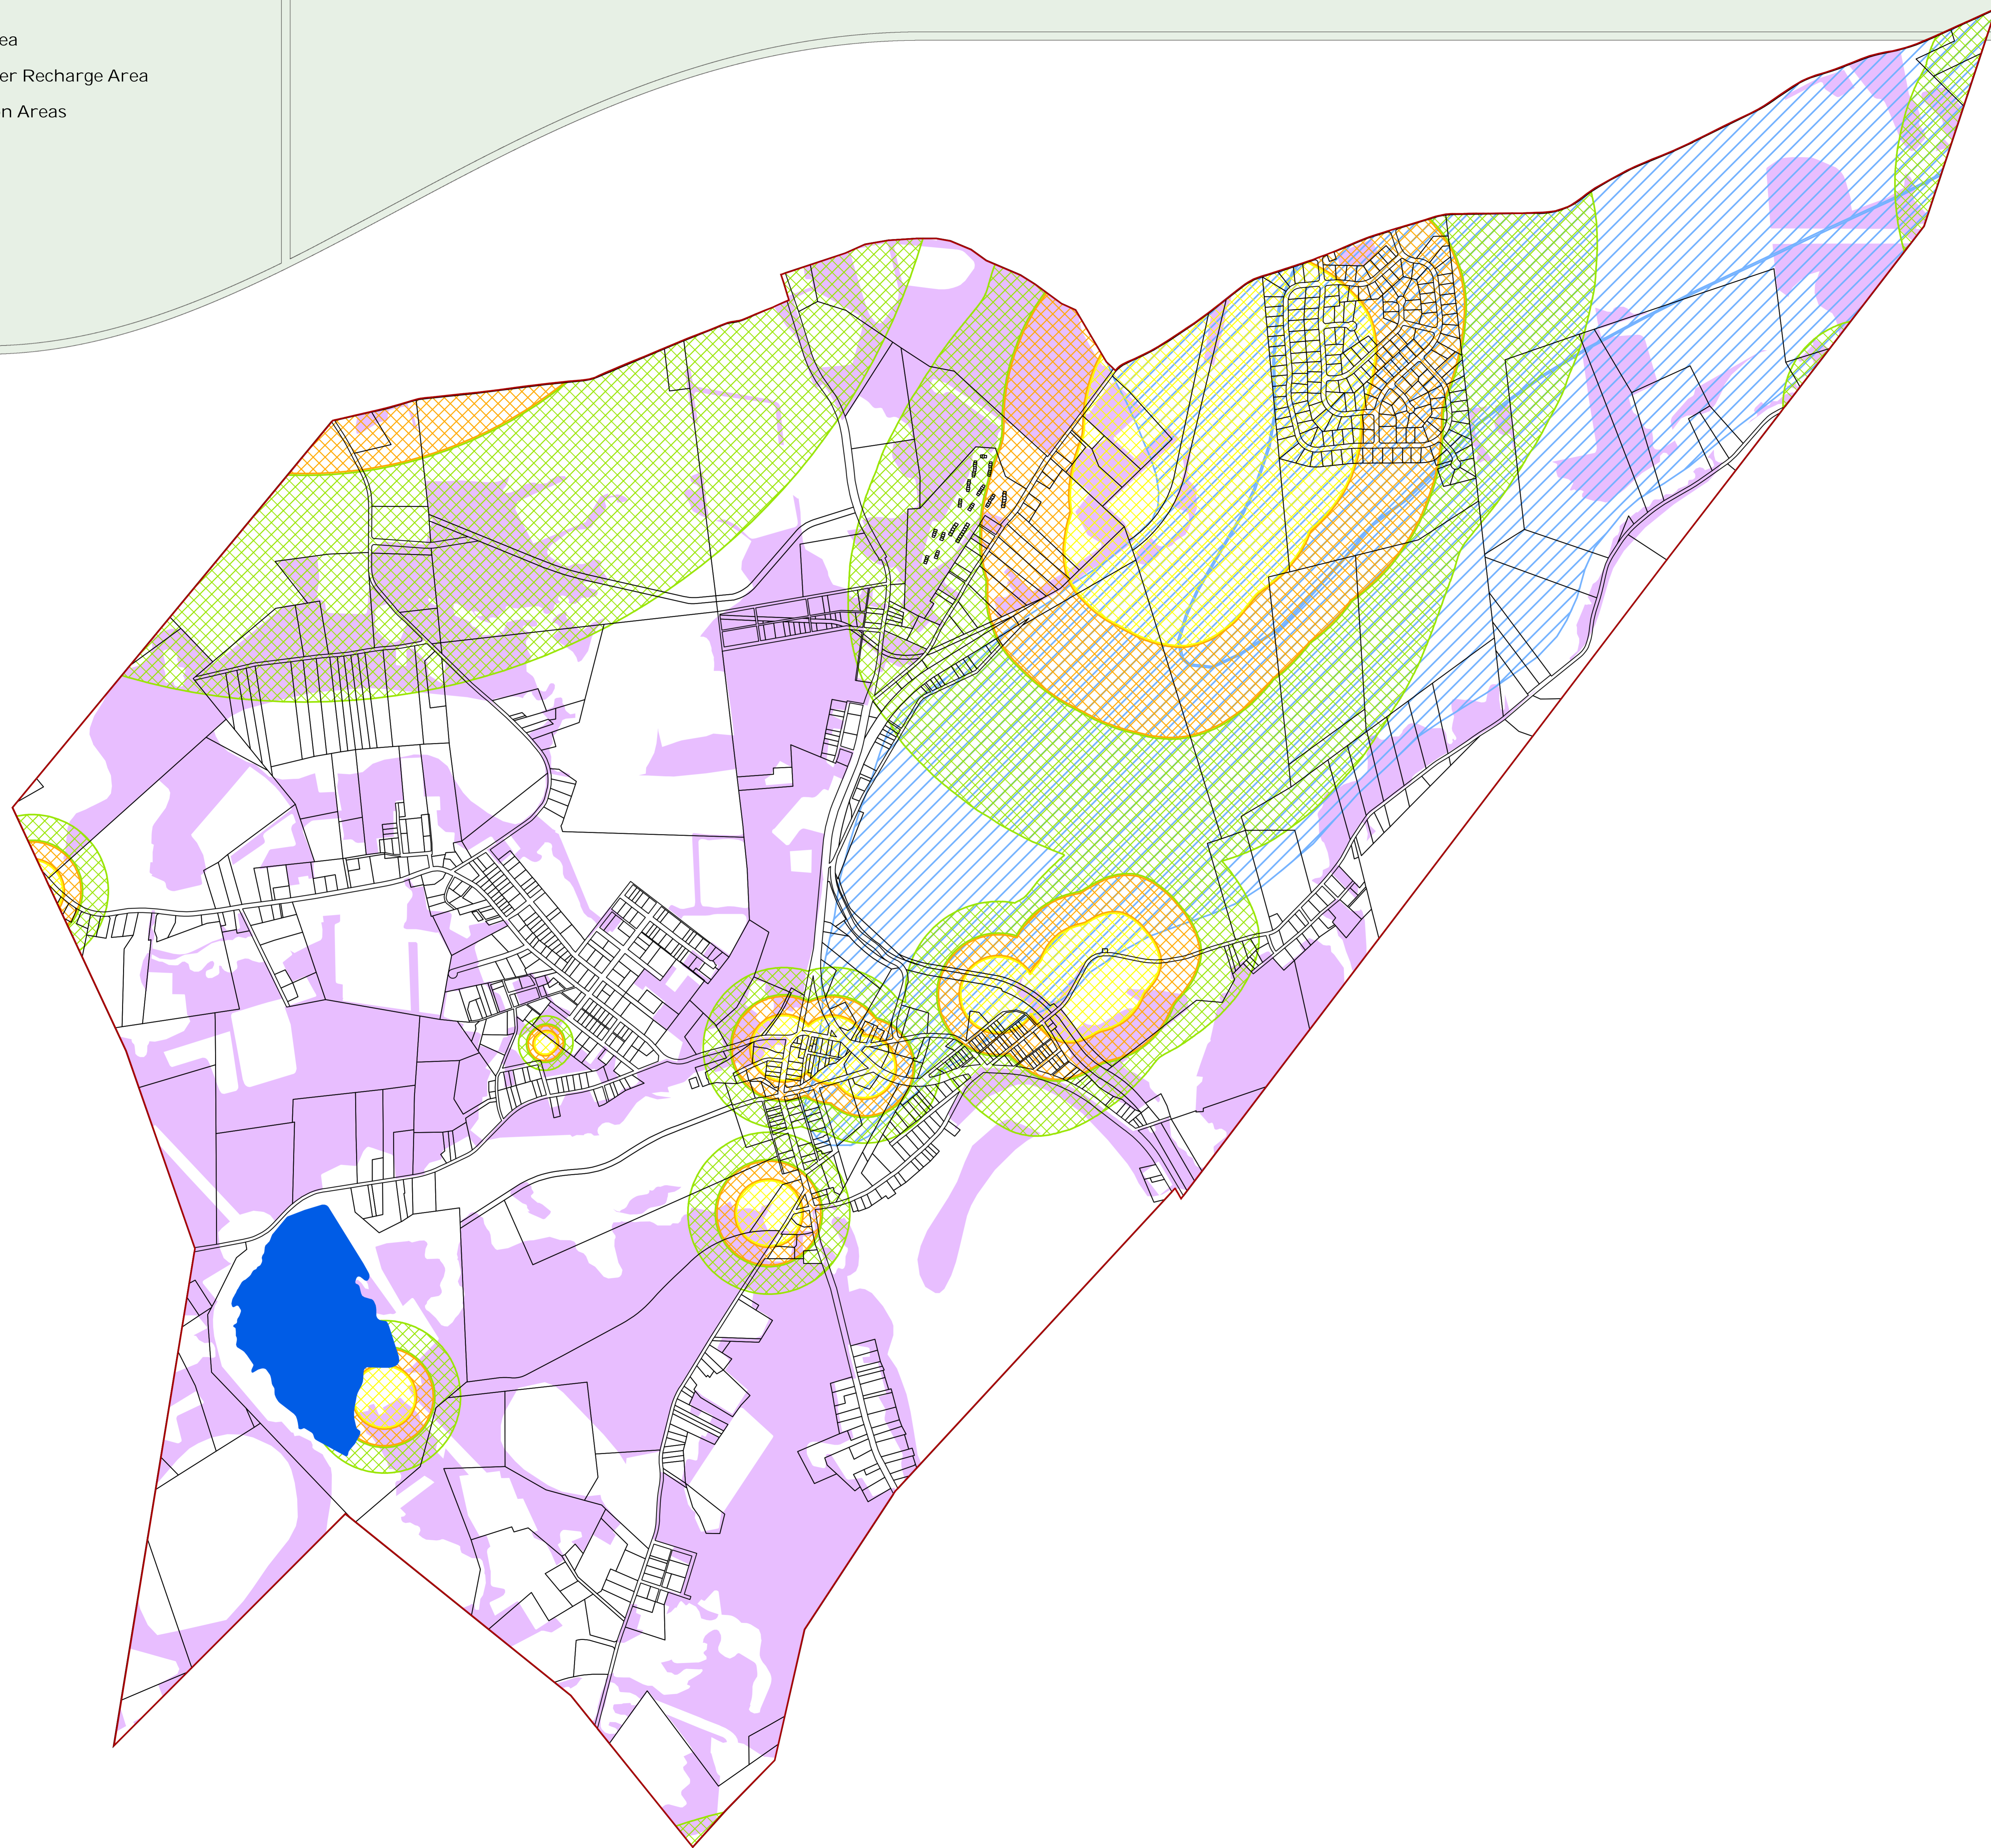

Exhibit 7:

Township of Oxford Highlands Area

Carbonate Rock Area

Prime Ground Water Recharge Area

Wellhead Protection Areas

TOWNSHIP OF OXFORD, WARREN COUNTY, NJ

Legend

- Municipal Boundary
- Parcel Boundaries
- Lakes Greater Than 10 Acres
- Carbonate Rock Areas
- Prime Ground Water Recharge Areas
- **Wellhead Protection Areas**
  - (Tier 1) 2-Year
  - (Tier 2) 5-Year
  - (Tier 3) 12-Year

Locator Maps