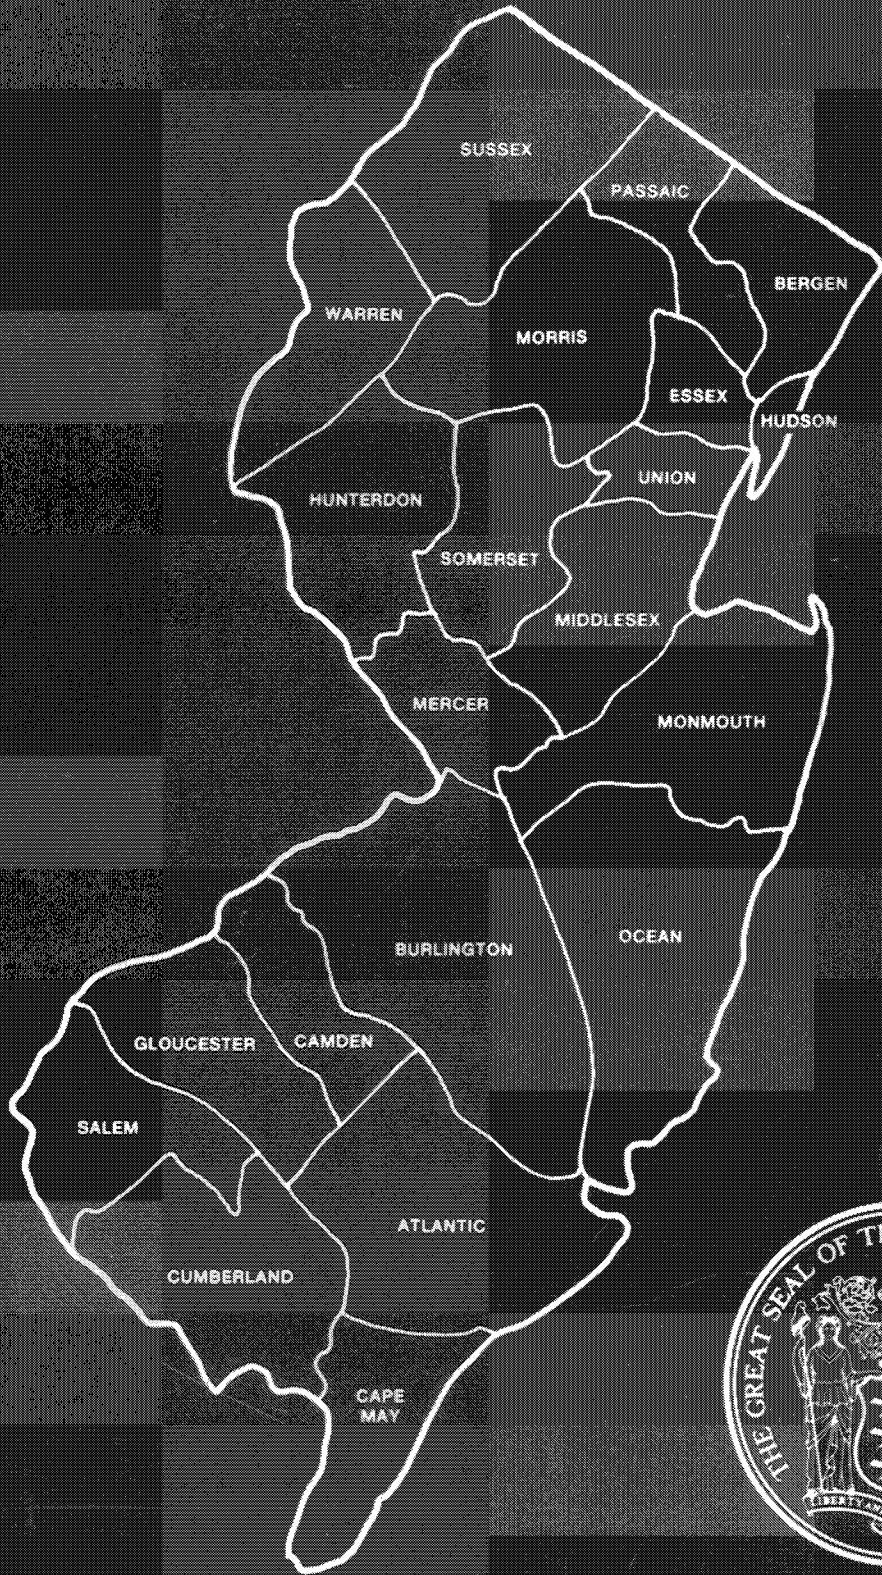

Crime in New Jersey

1991

uniform crime report