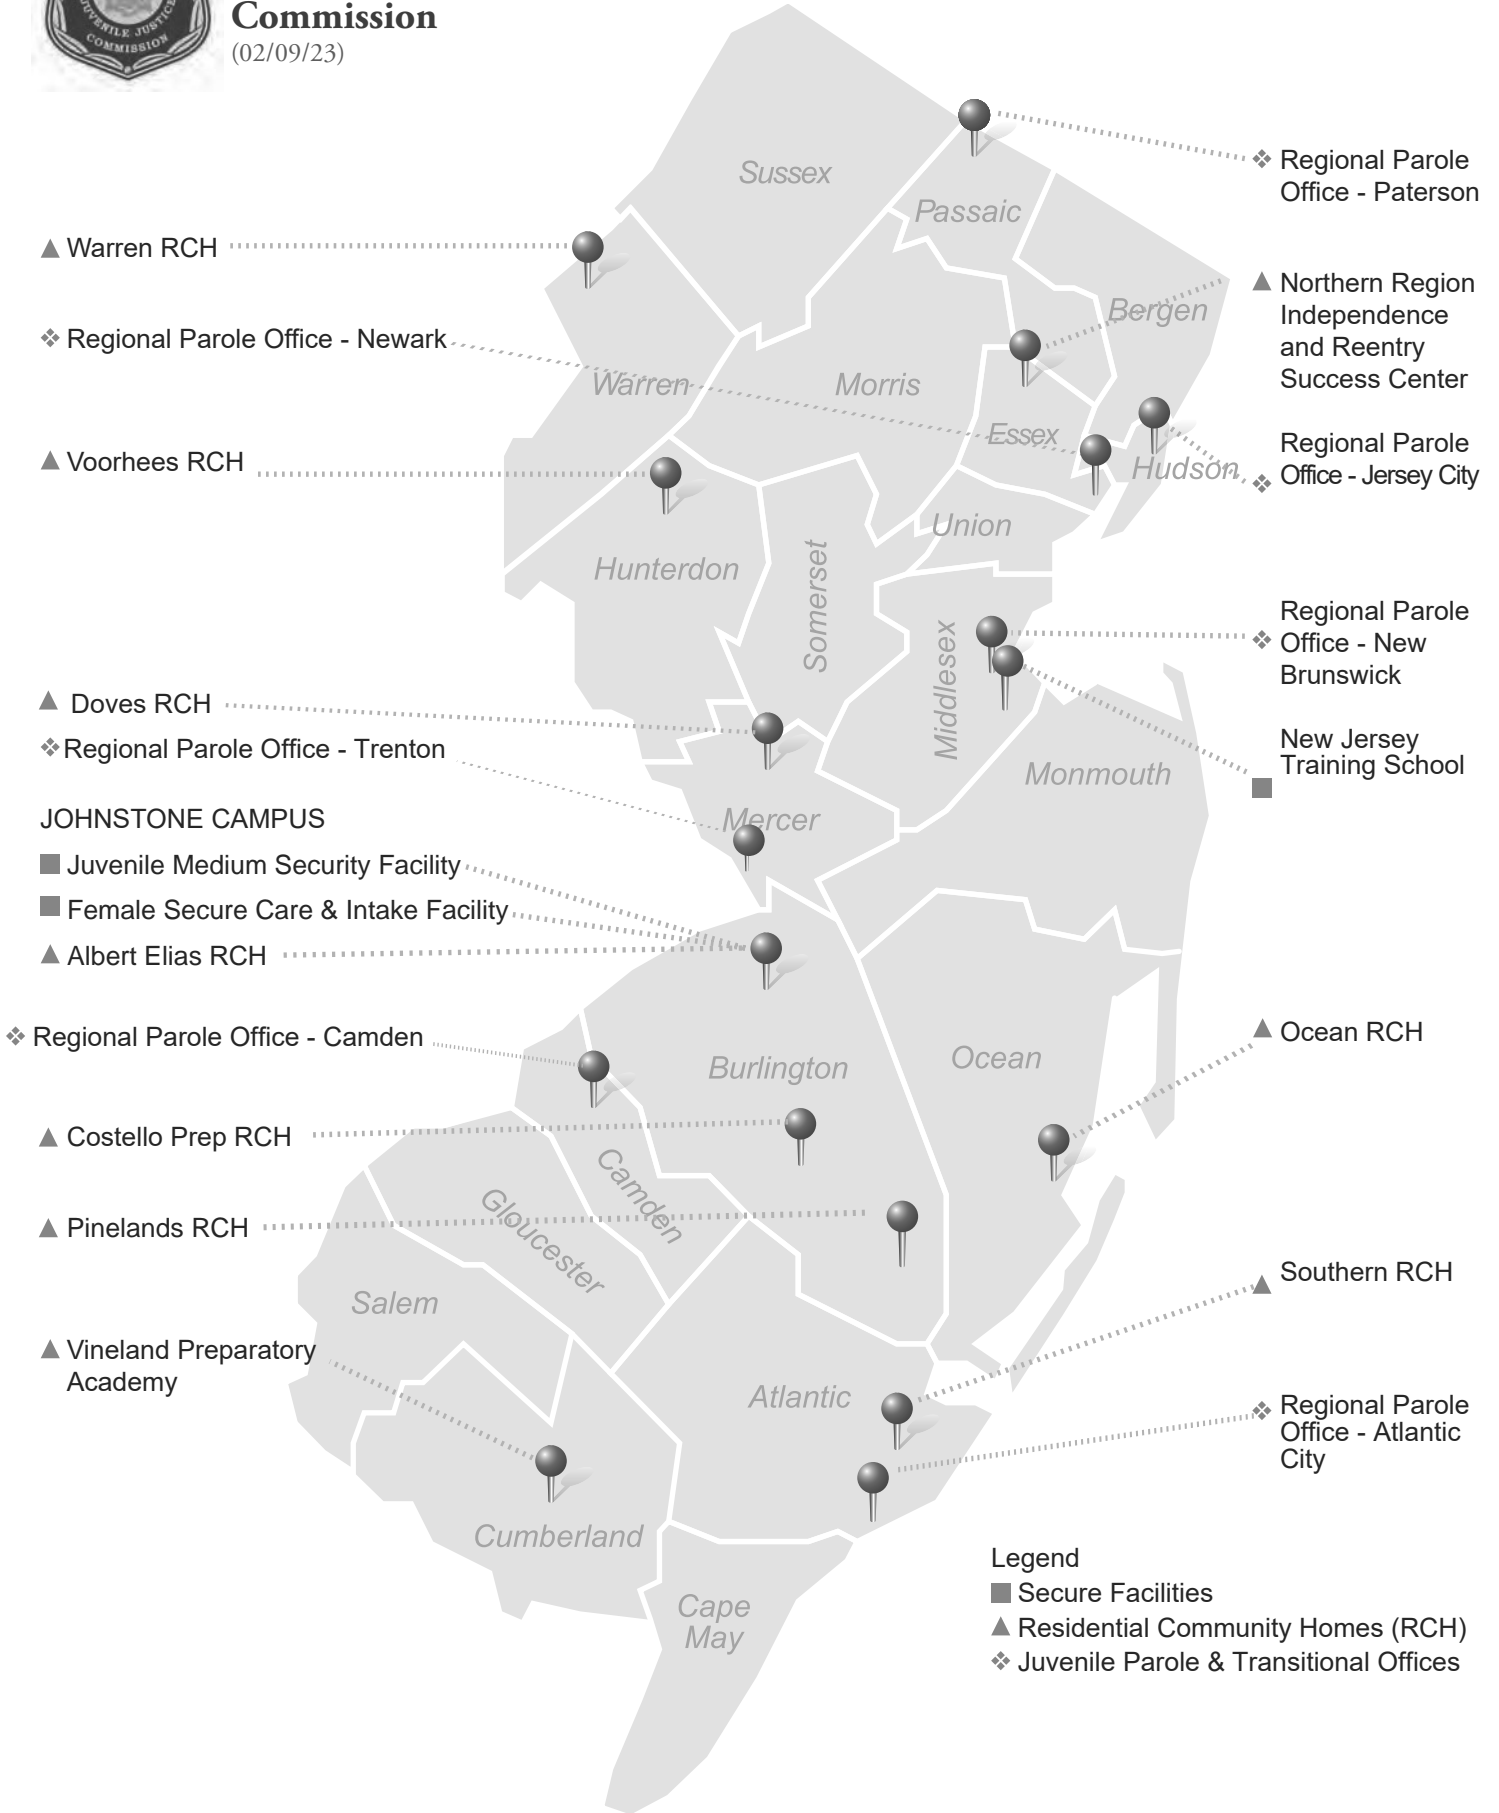

# Juvenile Justice Commission

(02/09/23)

▲ Warren RCH

◆ Regional Parole Office - Newark

▲ Voorhees RCH

▲ Doves RCH

◆ Regional Parole Office - Trenton

**JOHNSTONE CAMPUS**

■ Juvenile Medium Security Facility

■ Female Secure Care & Intake Facility

▲ Albert Elias RCH

◆ Regional Parole Office - Camden

▲ Costello Prep RCH

▲ Pinelands RCH

▲ Vineland Preparatory Academy

◆ Regional Parole Office - Paterson

▲ Northern Region Independence and Reentry Success Center

◆ Regional Parole Office - Jersey City

◆ Regional Parole Office - New Brunswick

■ New Jersey Training School

▲ Ocean RCH

▲ Southern RCH

◆ Regional Parole Office - Atlantic City

**Legend**

■ Secure Facilities

▲ Residential Community Homes (RCH)

◆ Juvenile Parole & Transitional Offices