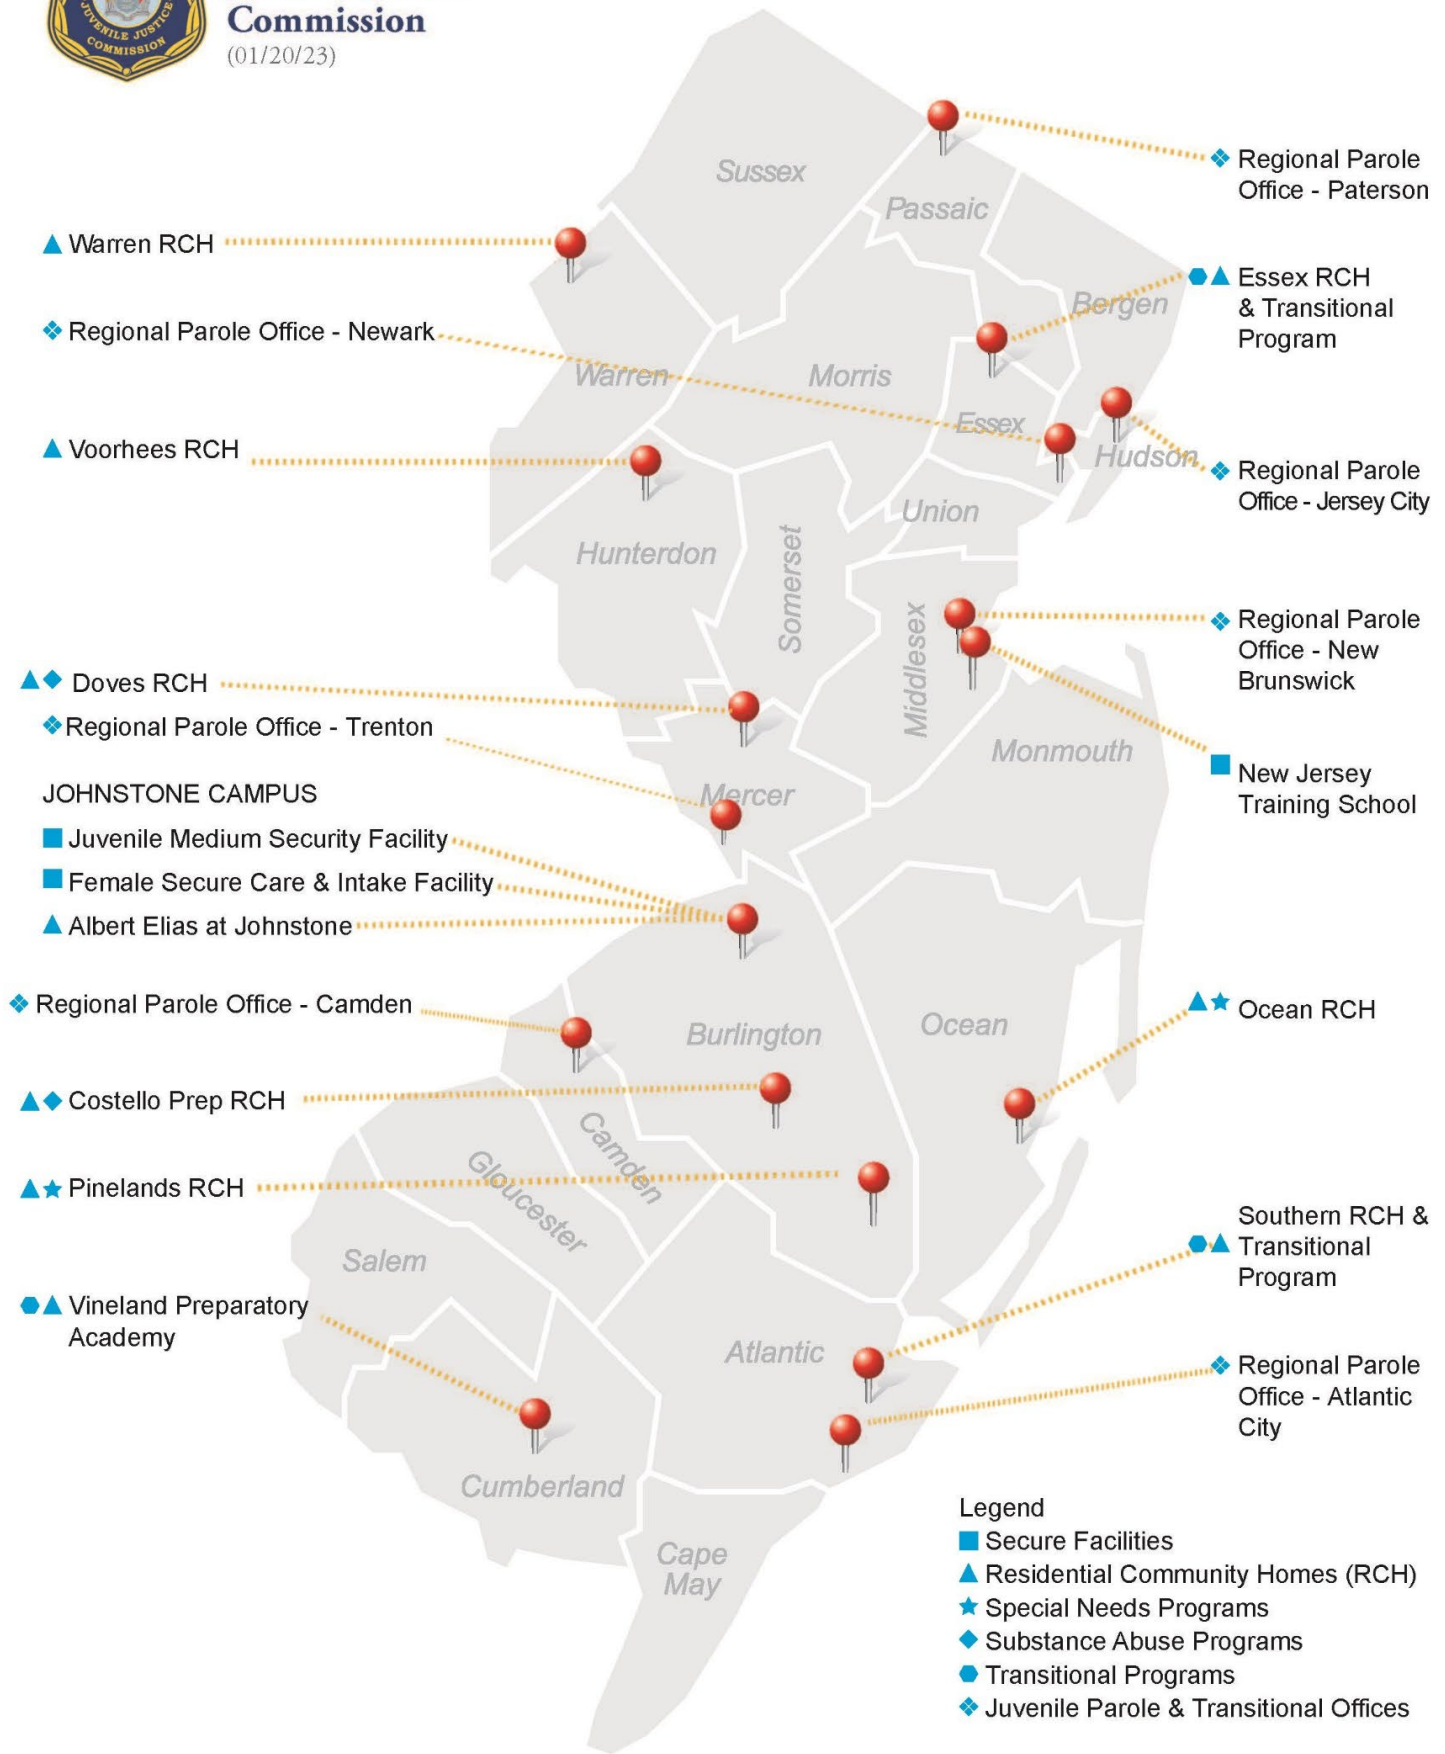

Juvenile Justice Commission

(01/20/23)

- Legend**
- Secure Facilities
 - ▲ Residential Community Homes (RCH)
 - ★ Special Needs Programs
 - ◆ Substance Abuse Programs
 - Transitional Programs
 - ◆ Juvenile Parole & Transitional Offices