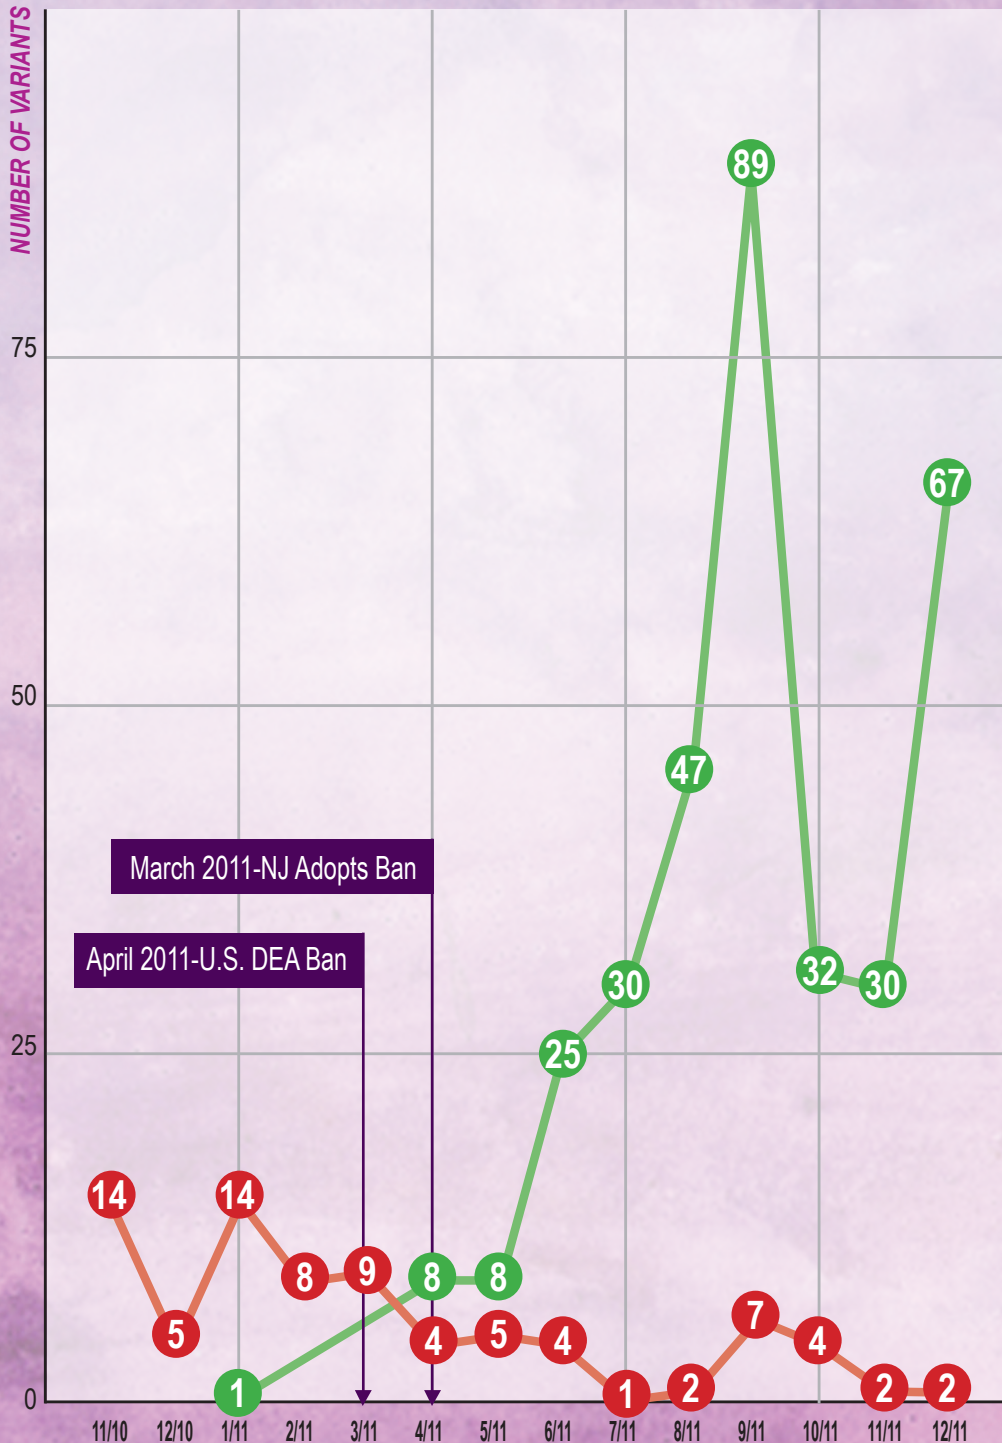

# SYNTHETIC MARIJUANA DANGEROUS AND DEADLY

## How dealers have changed tactics:

Hundreds of variants of synthetic marijuana are known to exist. The U.S. Drug Enforcement Administration banned the five most popular variants of the drug in March 2011, and New Jersey adopted the same ban in April 2011.

As a result, the dealers immediately began selling 18 new variants of the drug in New Jersey.

### Key:

- 18 New Variants of Synthetic Marijuana
- 5 Variants of Synthetic Marijuana banned by the U.S. D.E.A. on March 1, 2011