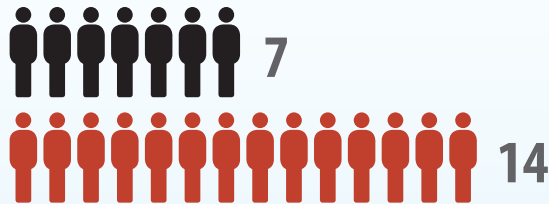

Most Dangerous Stamp Logos Linked to Harrison Heroin Mill

March 1, 2018 – March 20, 2019 (approximate)

Heroin Stamp

Overdoses

TOM BRADY

NYQUIL

BLUE MAGIC

New Jersey Office of the Attorney General
New Jersey Division of Criminal Justice
New Jersey State Police
NJ Regional Operations Intelligence Center