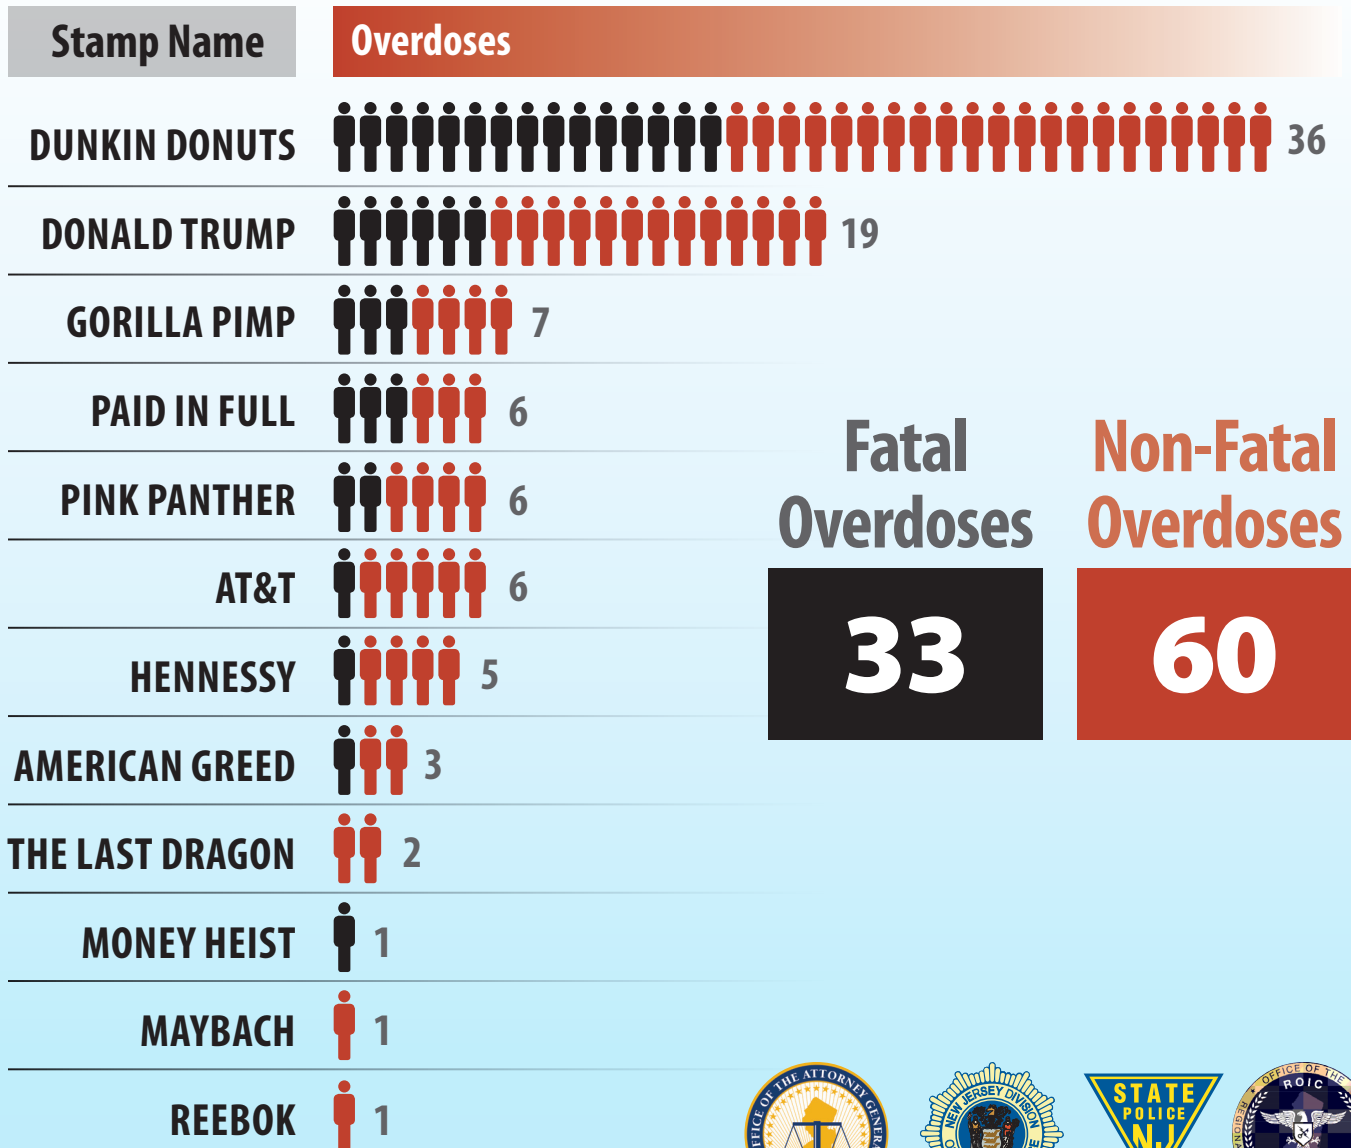

Overdoses Linked to Irvington Heroin Stamp Logos

January 2015 – June 2019 (approximate)

New Jersey Office of the Attorney General
 New Jersey Division of Criminal Justice
 New Jersey State Police
 NJ Regional Operations Intelligence Center