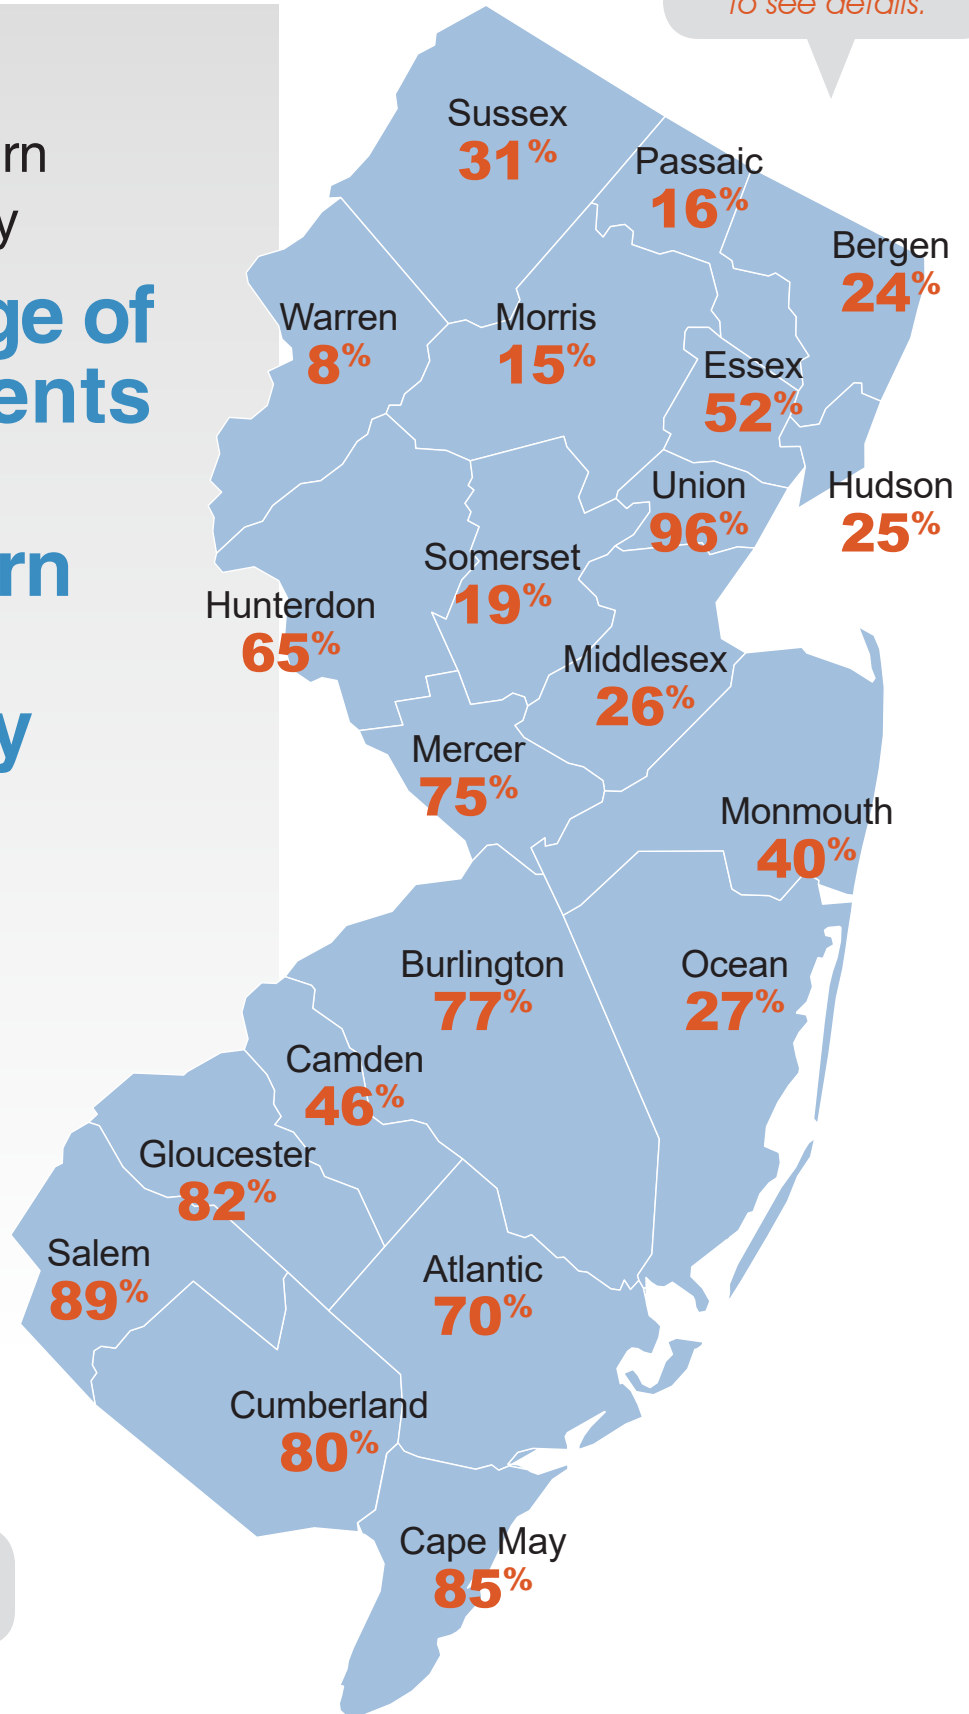

Statewide Summary

(September 2020)

Total # of BWCs in NJ

12,195

Total # of Agencies w/ BWCs

239

Click here to see details about State Agencies.

2020 Body-Worn Camera Survey