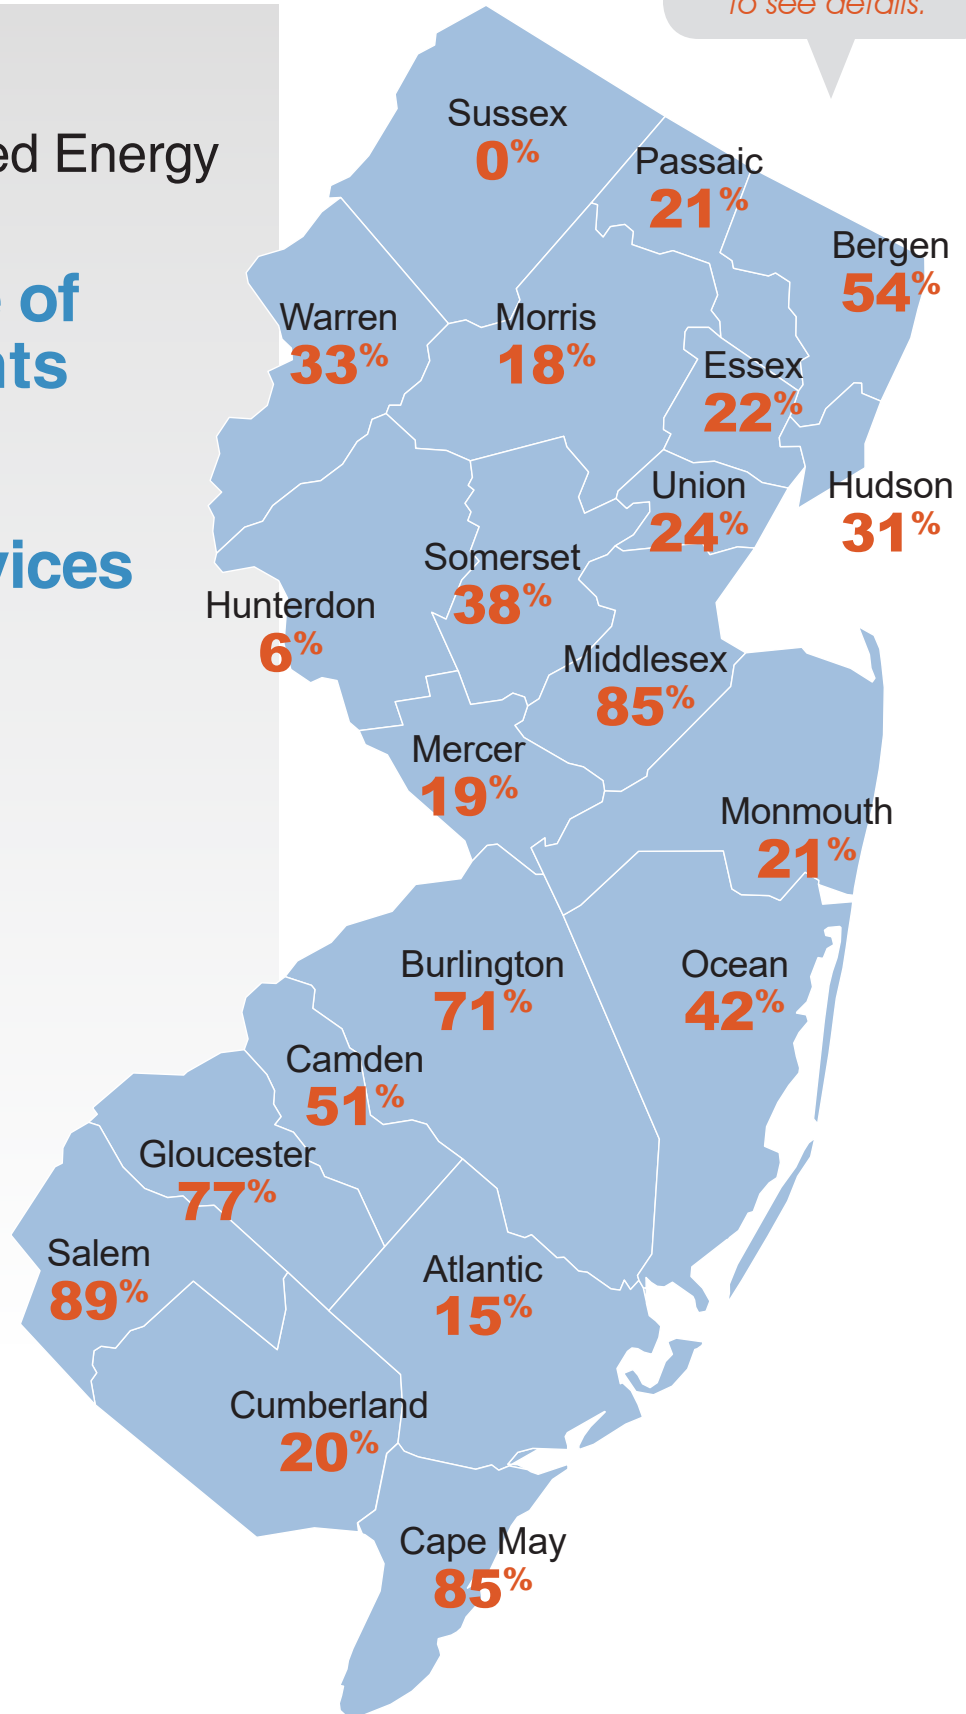

2020 Conducted Energy Device Survey

Percentage of Departments with Conducted Energy Devices by County

Statewide Summary (October 2020)

Total # of CEDs in NJ

3,184

Total # of Agencies

537

Total # of Agencies w/CEDs

217