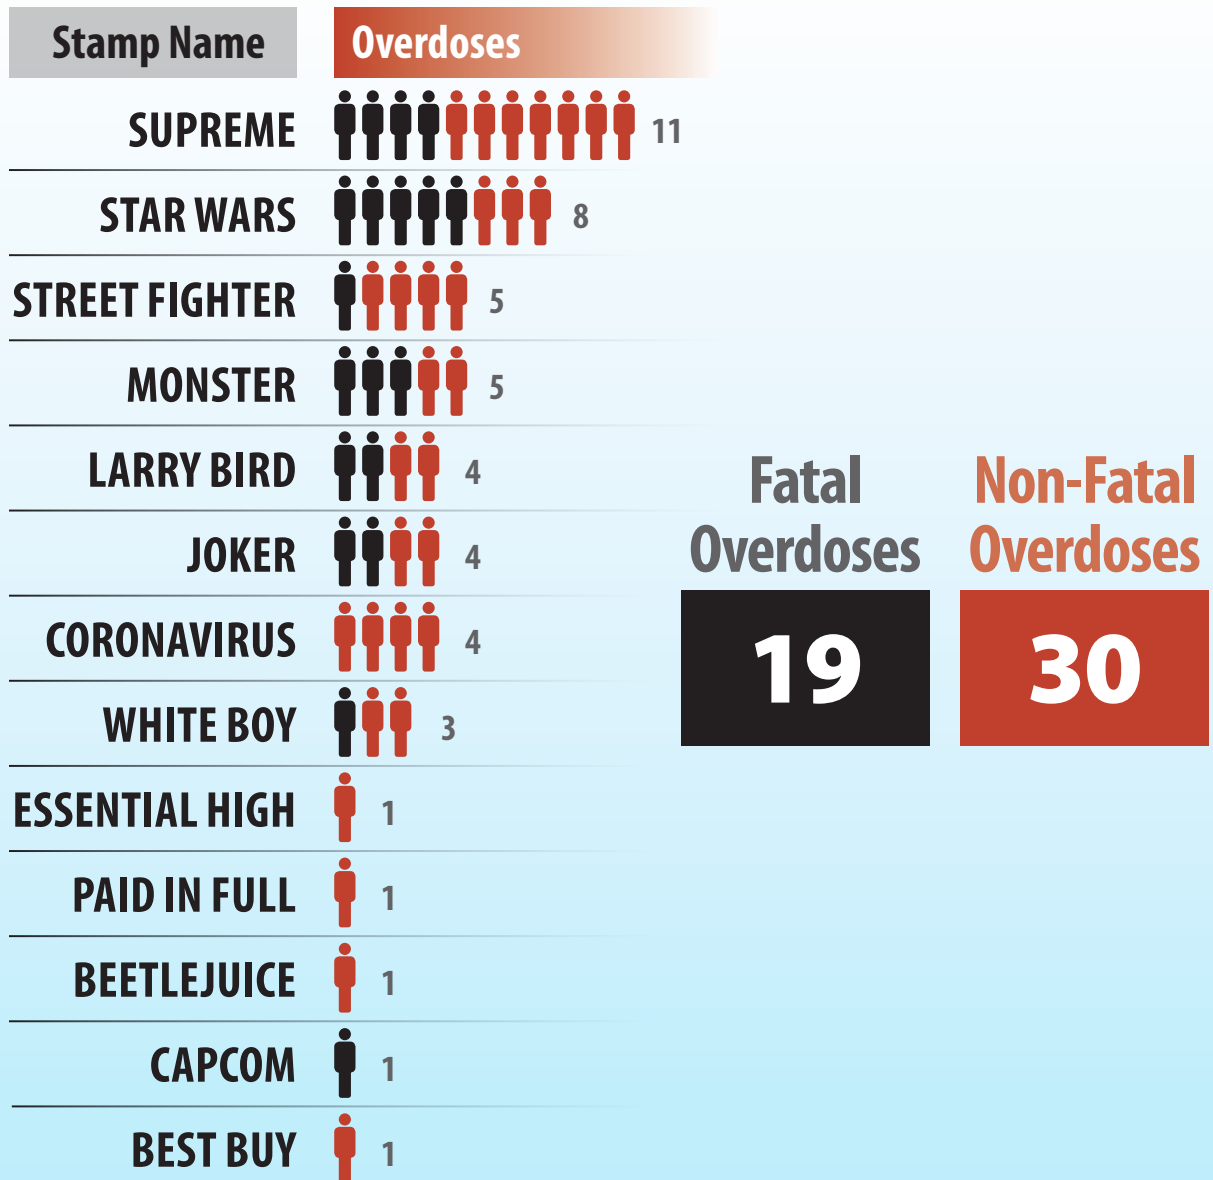

Overdoses Linked to Paterson Heroin Stamp Logos

January—September 2020

New Jersey Office of the Attorney General
 New Jersey State Police
 New Jersey Division of Criminal Justice