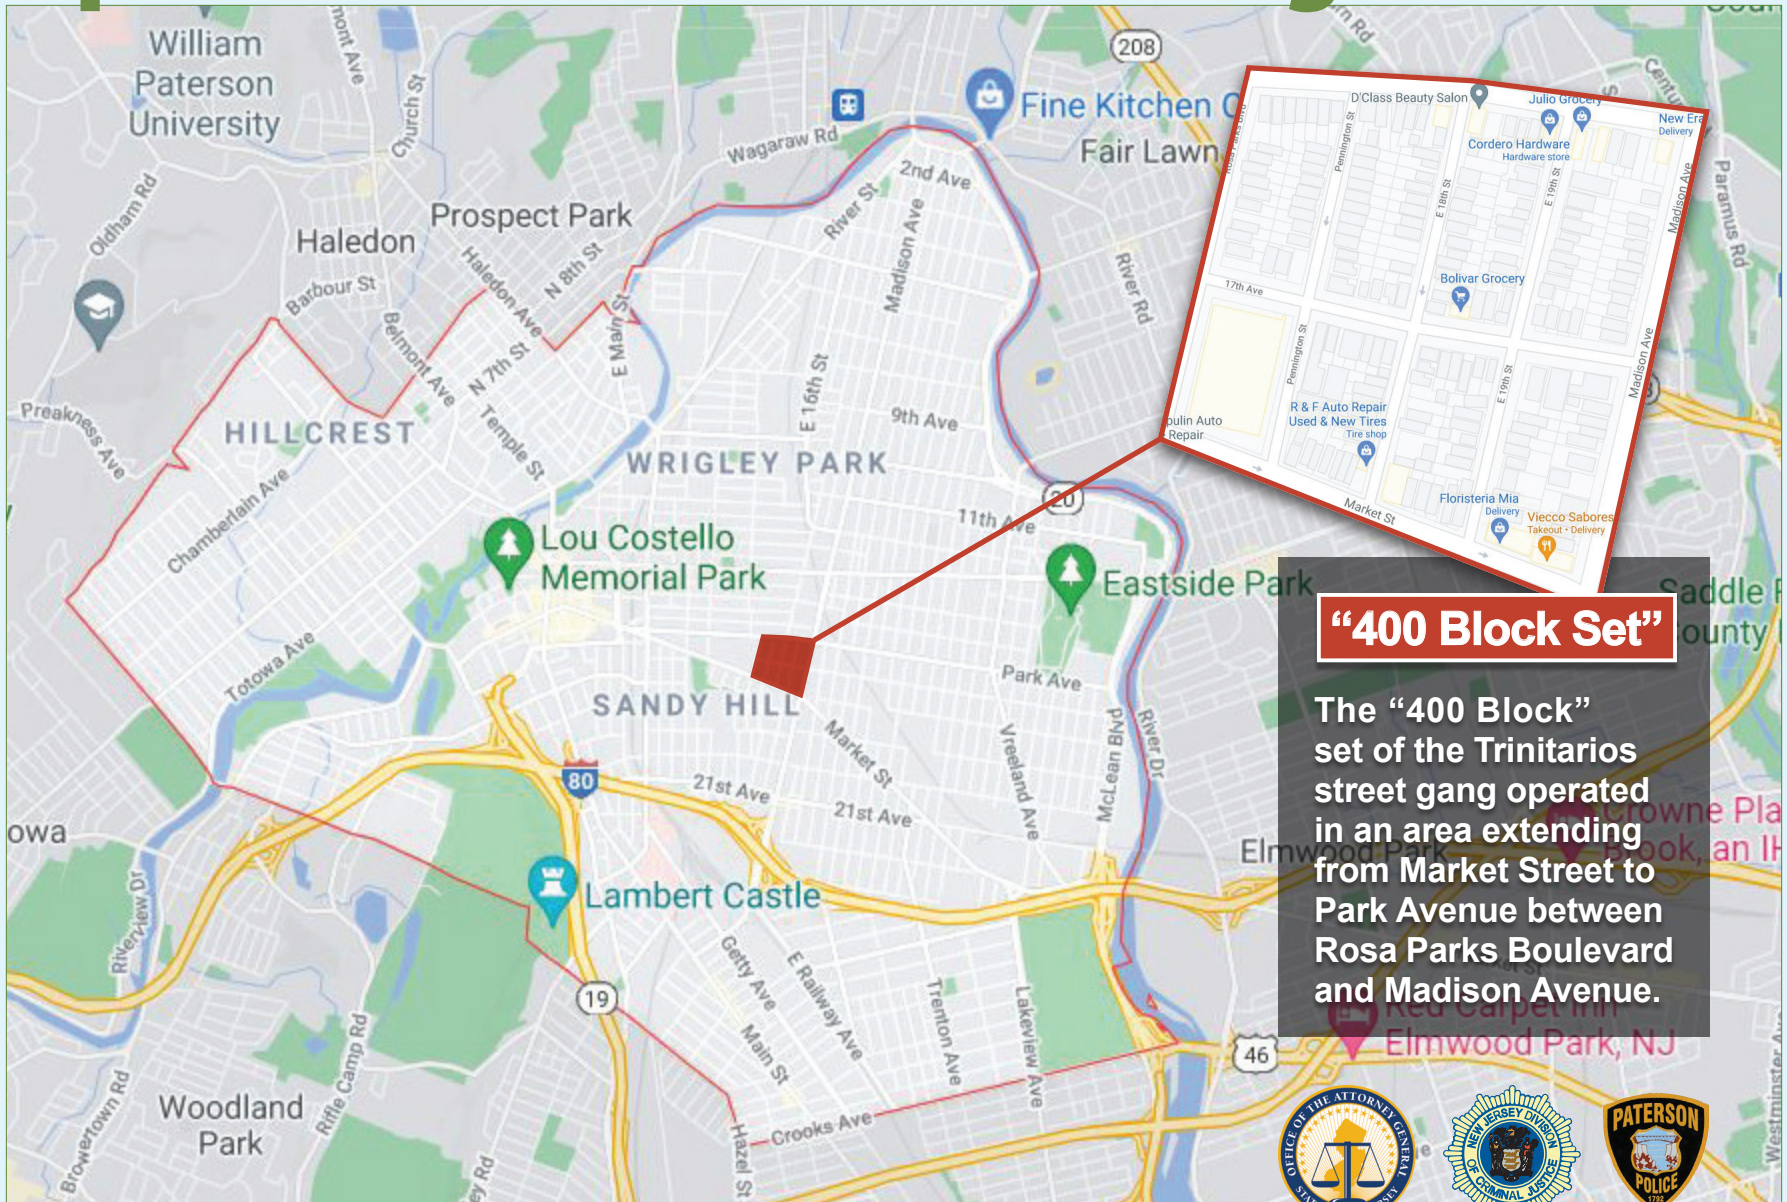

Operation Park and Pennington (Paterson)

“400 Block Set”

The “400 Block” set of the Trinitarios street gang operated in an area extending from Market Street to Park Avenue between Rosa Parks Boulevard and Madison Avenue.

Elmwood Park, NJ