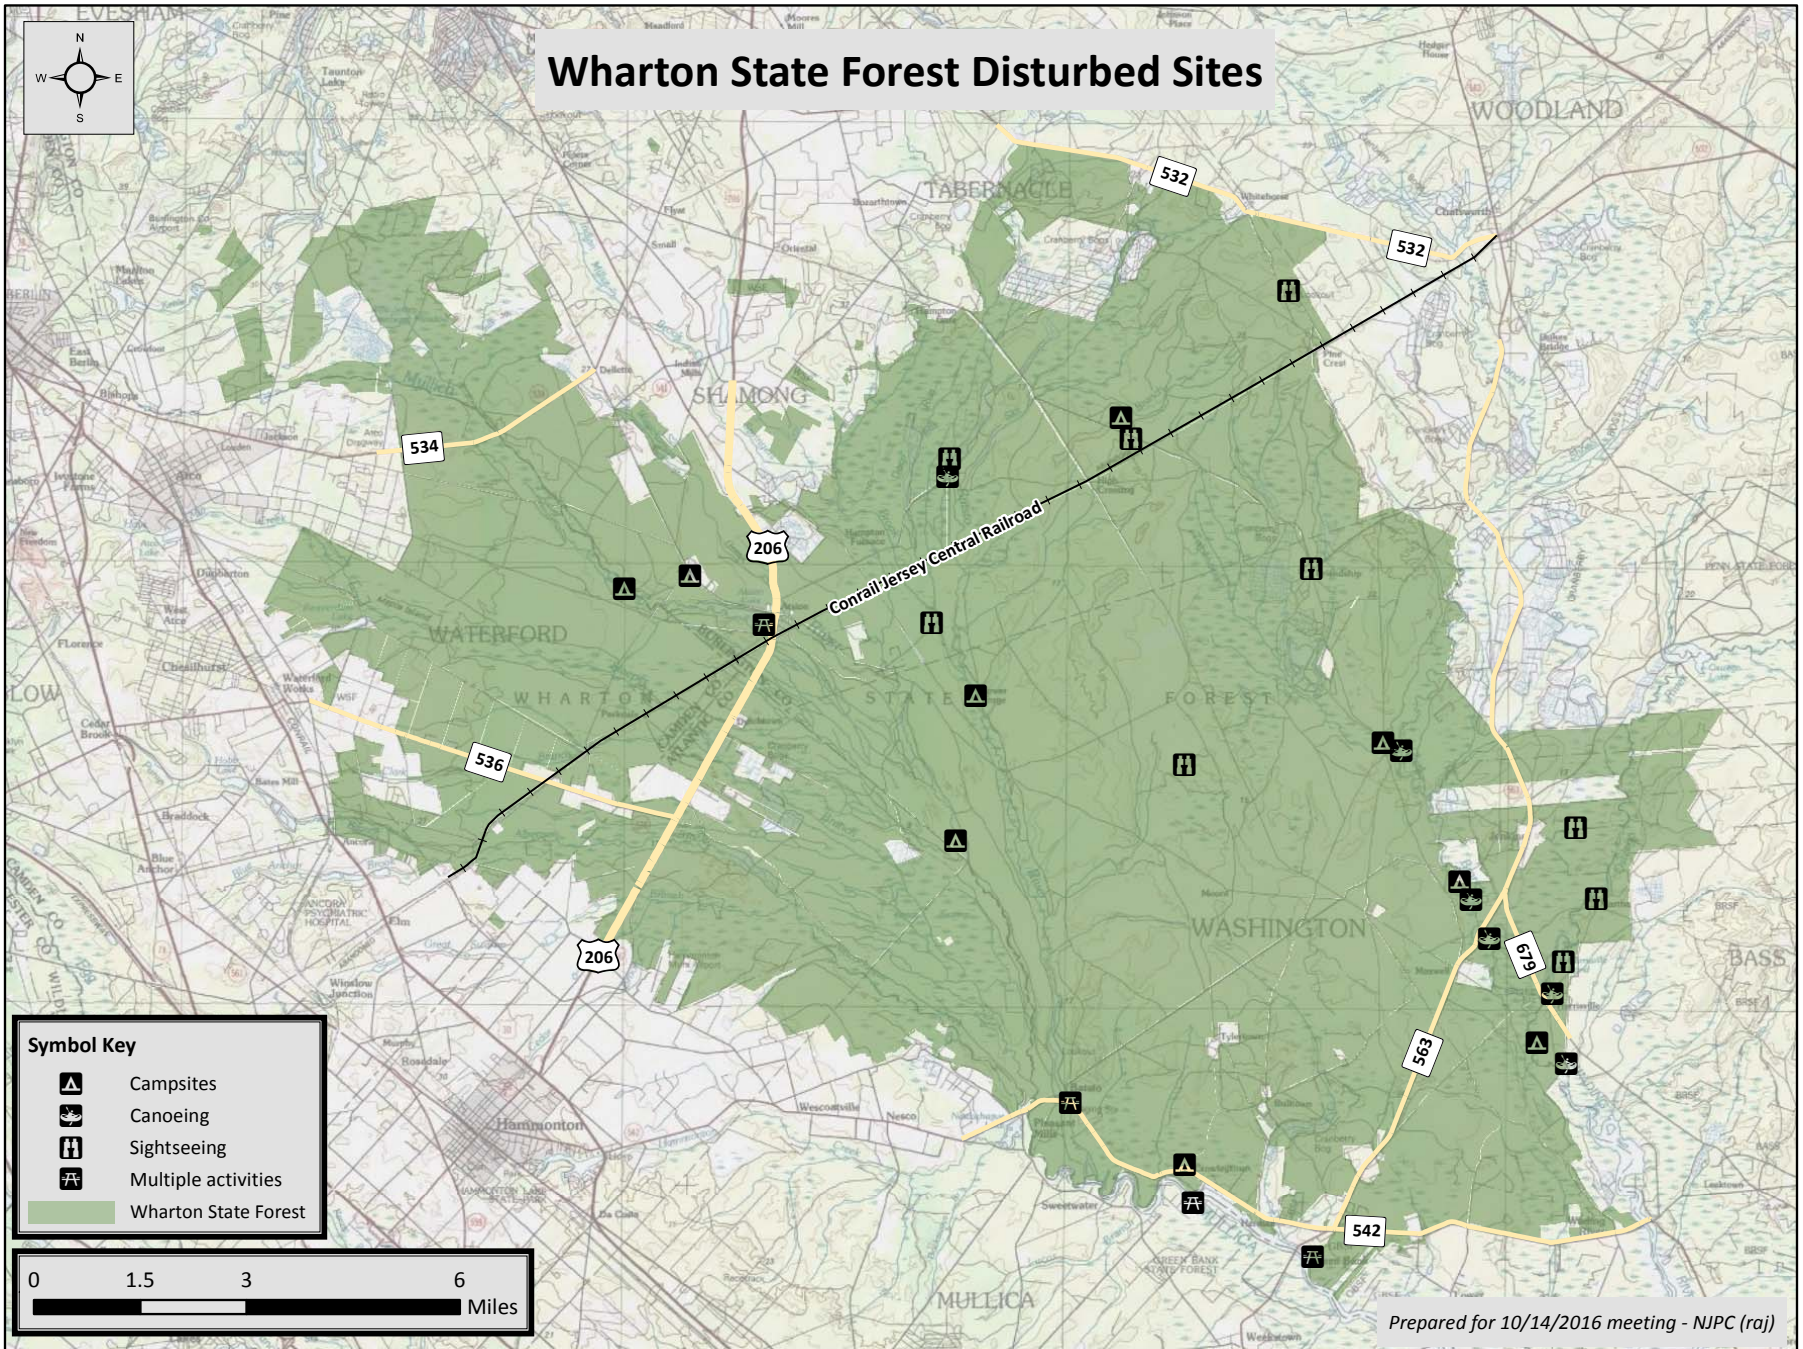

Wharton State Forest Disturbed Sites

Symbol Key

- Campsites
- Canoeing
- Sightseeing
- Multiple activities
- Wharton State Forest

Prepared for 10/14/2016 meeting - NJPC (raj)

Wharton State Forest Disturbed Sites

Wharton State Forest Disturbed Sites

Symbol Key

- Stream
- Denuded streambank
- Pond
- None of the above
- ▲ Campsites
- 🛶 Canoeing
- 👤 Sightseeing
- 🏠 Multiple activities
- Wharton State Forest

Wharton State Forest Disturbed Sites

Wharton State Forest Disturbed Sites

Symbol Key

- High point density
- Medium point density
- Low point density
- ▲ Campsites
- 🚣 Canoeing
- 👁 Sightseeing
- 🎒 Multiple activities
- 🌲 Wharton State Forest

Wharton State Forest Disturbed Sites

Symbol Key

- Extensive disturbance
- Scattered disturbance
- Limited disturbance
- ▲ Campsites
- ☞ Canoeing
- 👁 Sightseeing
- 🚶 Multiple activities
- Wharton State Forest