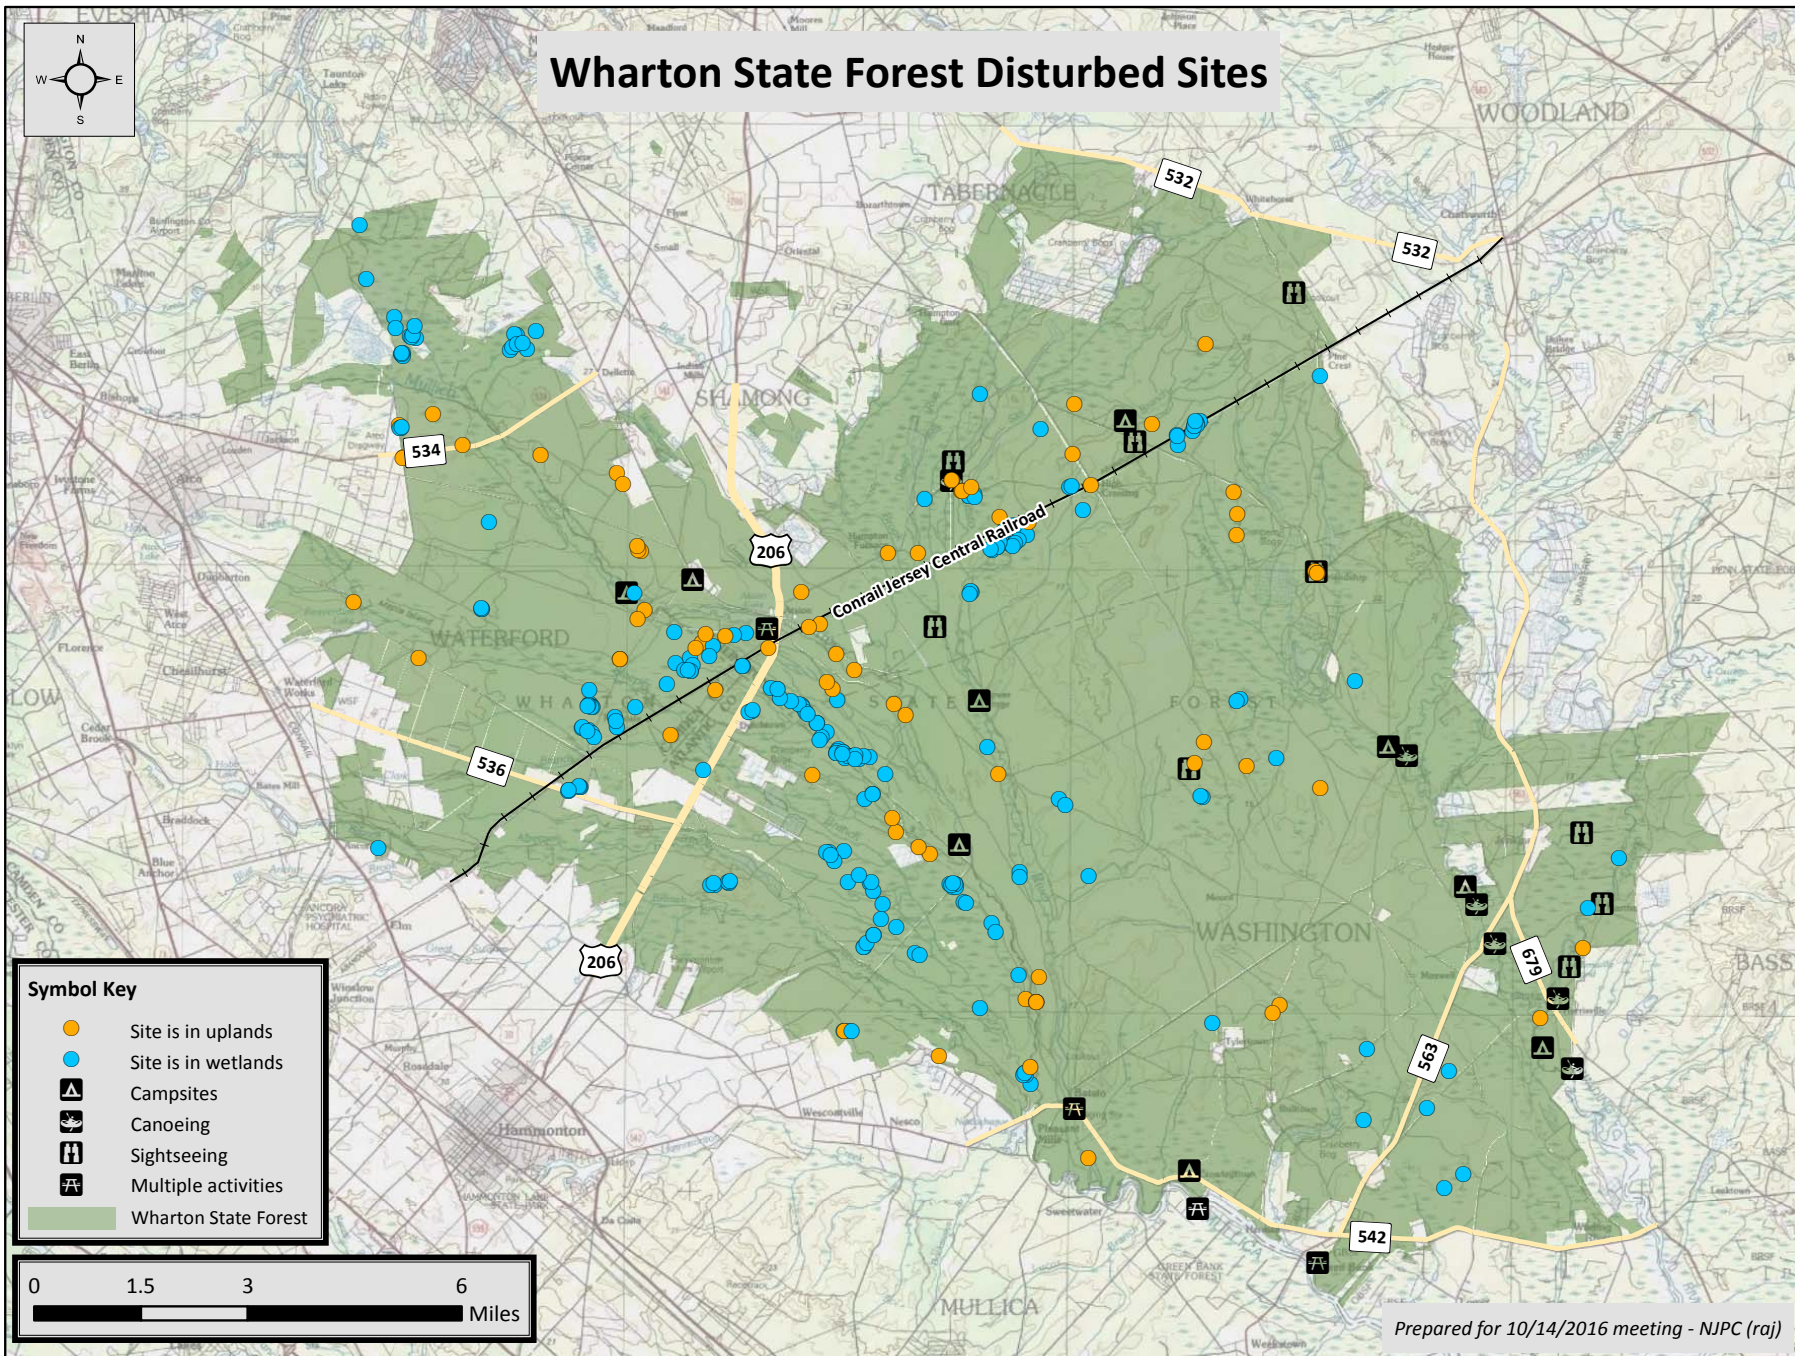

Wharton State Forest Disturbed Sites

Symbol Key

- Campsites
- Canoeing
- Sightseeing
- Multiple activities
- Wharton State Forest

Prepared for 10/14/2016 meeting - NJPC (raj)

Wharton State Forest Disturbed Sites

Wharton State Forest Disturbed Sites

Symbol Key

- Stream
- Denuded streambank
- Pond
- None of the above
- ▲ Campsites
- 🛶 Canoeing
- 👤 Sightseeing
- 🏠 Multiple activities
- Wharton State Forest

Wharton State Forest Disturbed Sites

Wharton State Forest Disturbed Sites

Symbol Key

- High point density
- Medium point density
- Low point density
- ▲ Campsites
- 🚣 Canoeing
- 👁 Sightseeing
- 🎒 Multiple activities
- 🌲 Wharton State Forest

Wharton State Forest Disturbed Sites

Symbol Key

- Extensive disturbance
- Scattered disturbance
- Limited disturbance
- ▲ Campsites
- ☞ Canoeing
- 👁 Sightseeing
- 🚶 Multiple activities
- Wharton State Forest