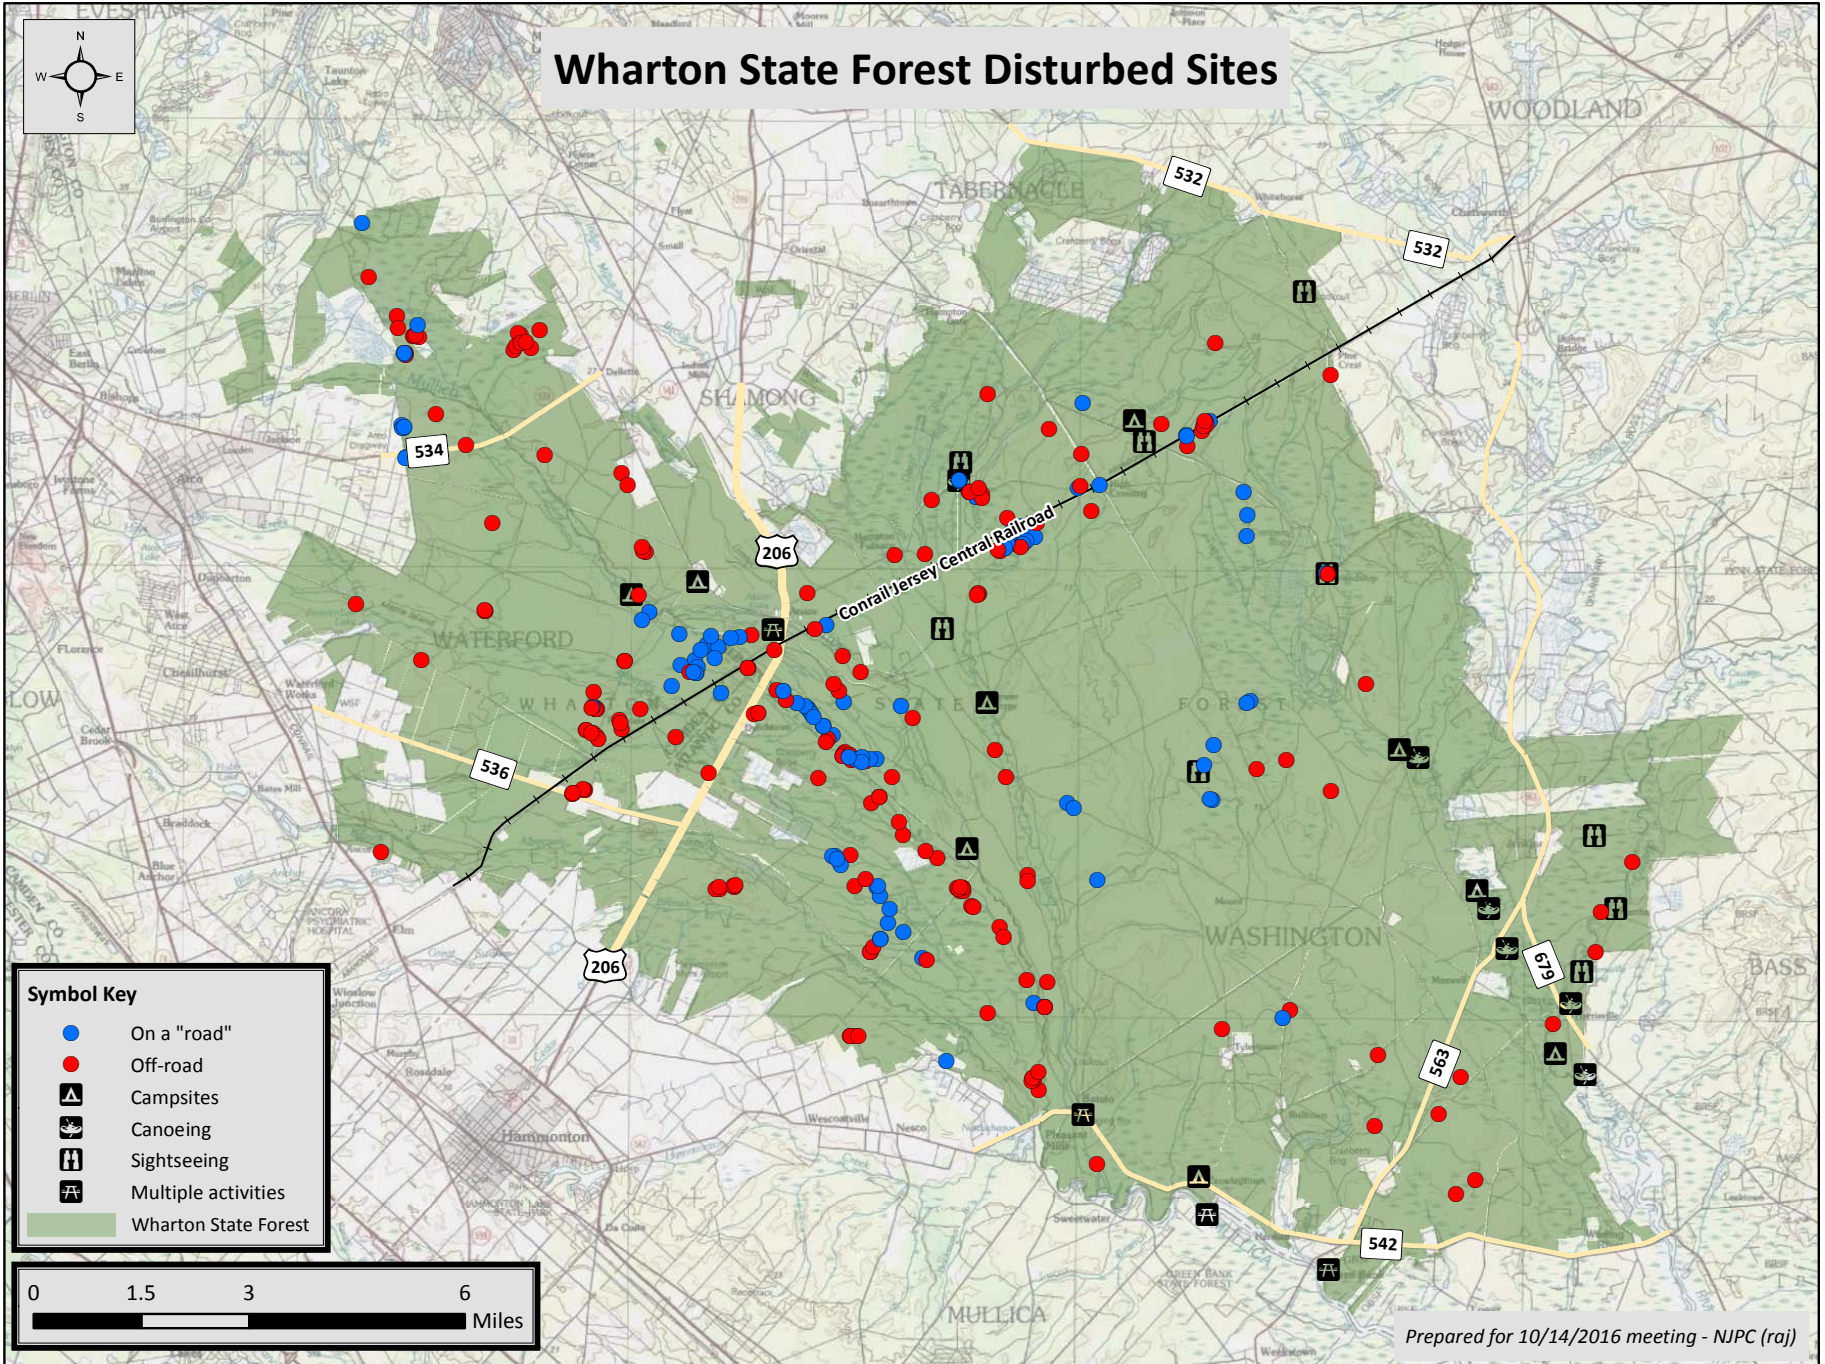

Wharton State Forest Disturbed Sites

Symbol Key

- Campsites
- Canoeing
- Sightseeing
- Multiple activities
- Wharton State Forest

Prepared for 10/14/2016 meeting - NJPC (raj)

Wharton State Forest Disturbed Sites

Wharton State Forest Disturbed Sites

Symbol Key

- Stream
- Denuded streambank
- Pond
- None of the above
- ▲ Campsites
- 🛶 Canoeing
- 👤 Sightseeing
- 🏠 Multiple activities
- Wharton State Forest

Wharton State Forest Disturbed Sites

Wharton State Forest Disturbed Sites

Symbol Key

- High point density
- Medium point density
- Low point density
- ▲ Campsites
- 🚣 Canoeing
- 👁 Sightseeing
- 🎒 Multiple activities
- 🌲 Wharton State Forest

Wharton State Forest Disturbed Sites

Symbol Key

- Extensive disturbance
- Scattered disturbance
- Limited disturbance
- ▲ Campsites
- ☞ Canoeing
- 👁 Sightseeing
- 🚶 Multiple activities
- Wharton State Forest