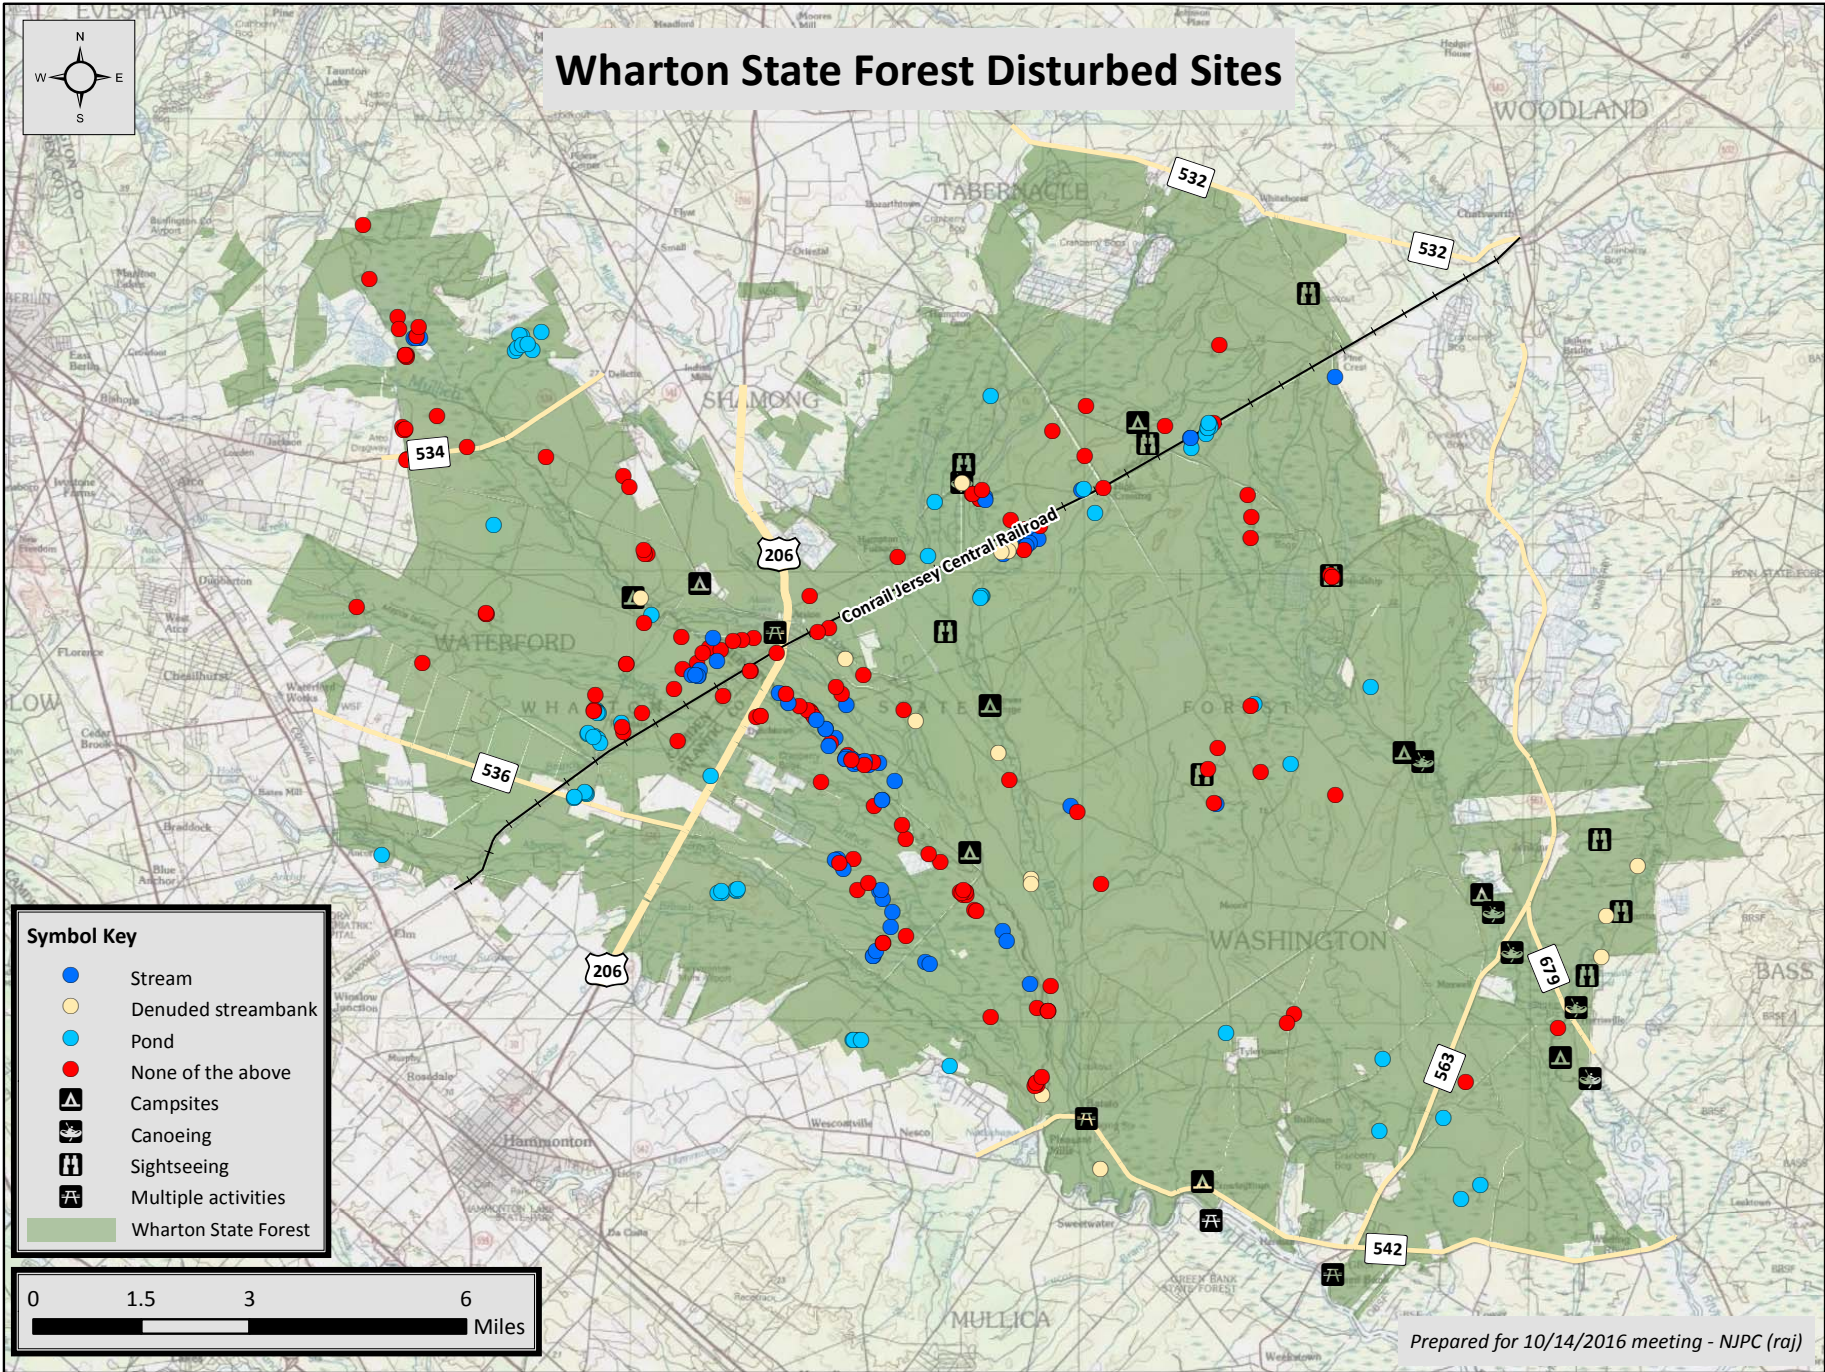

Wharton State Forest Disturbed Sites

Symbol Key

- Campsites
- Canoeing
- Sightseeing
- Multiple activities
- Wharton State Forest

Prepared for 10/14/2016 meeting - NJPC (raj)

Wharton State Forest Disturbed Sites

Wharton State Forest Disturbed Sites

Symbol Key

- Stream
- Denuded streambank
- Pond
- None of the above
- ▲ Campsites
- 🛶 Canoeing
- 👤 Sightseeing
- 🏠 Multiple activities
- Wharton State Forest

Wharton State Forest Disturbed Sites

Wharton State Forest Disturbed Sites

Symbol Key

- High point density
- Medium point density
- Low point density
- ▲ Campsites
- 🚣 Canoeing
- 👁 Sightseeing
- 🎒 Multiple activities
- 🌲 Wharton State Forest

Wharton State Forest Disturbed Sites

Symbol Key

- Extensive disturbance
- Scattered disturbance
- Limited disturbance
- ▲ Campsites
- ☞ Canoeing
- 👁 Sightseeing
- 🚶 Multiple activities
- Wharton State Forest