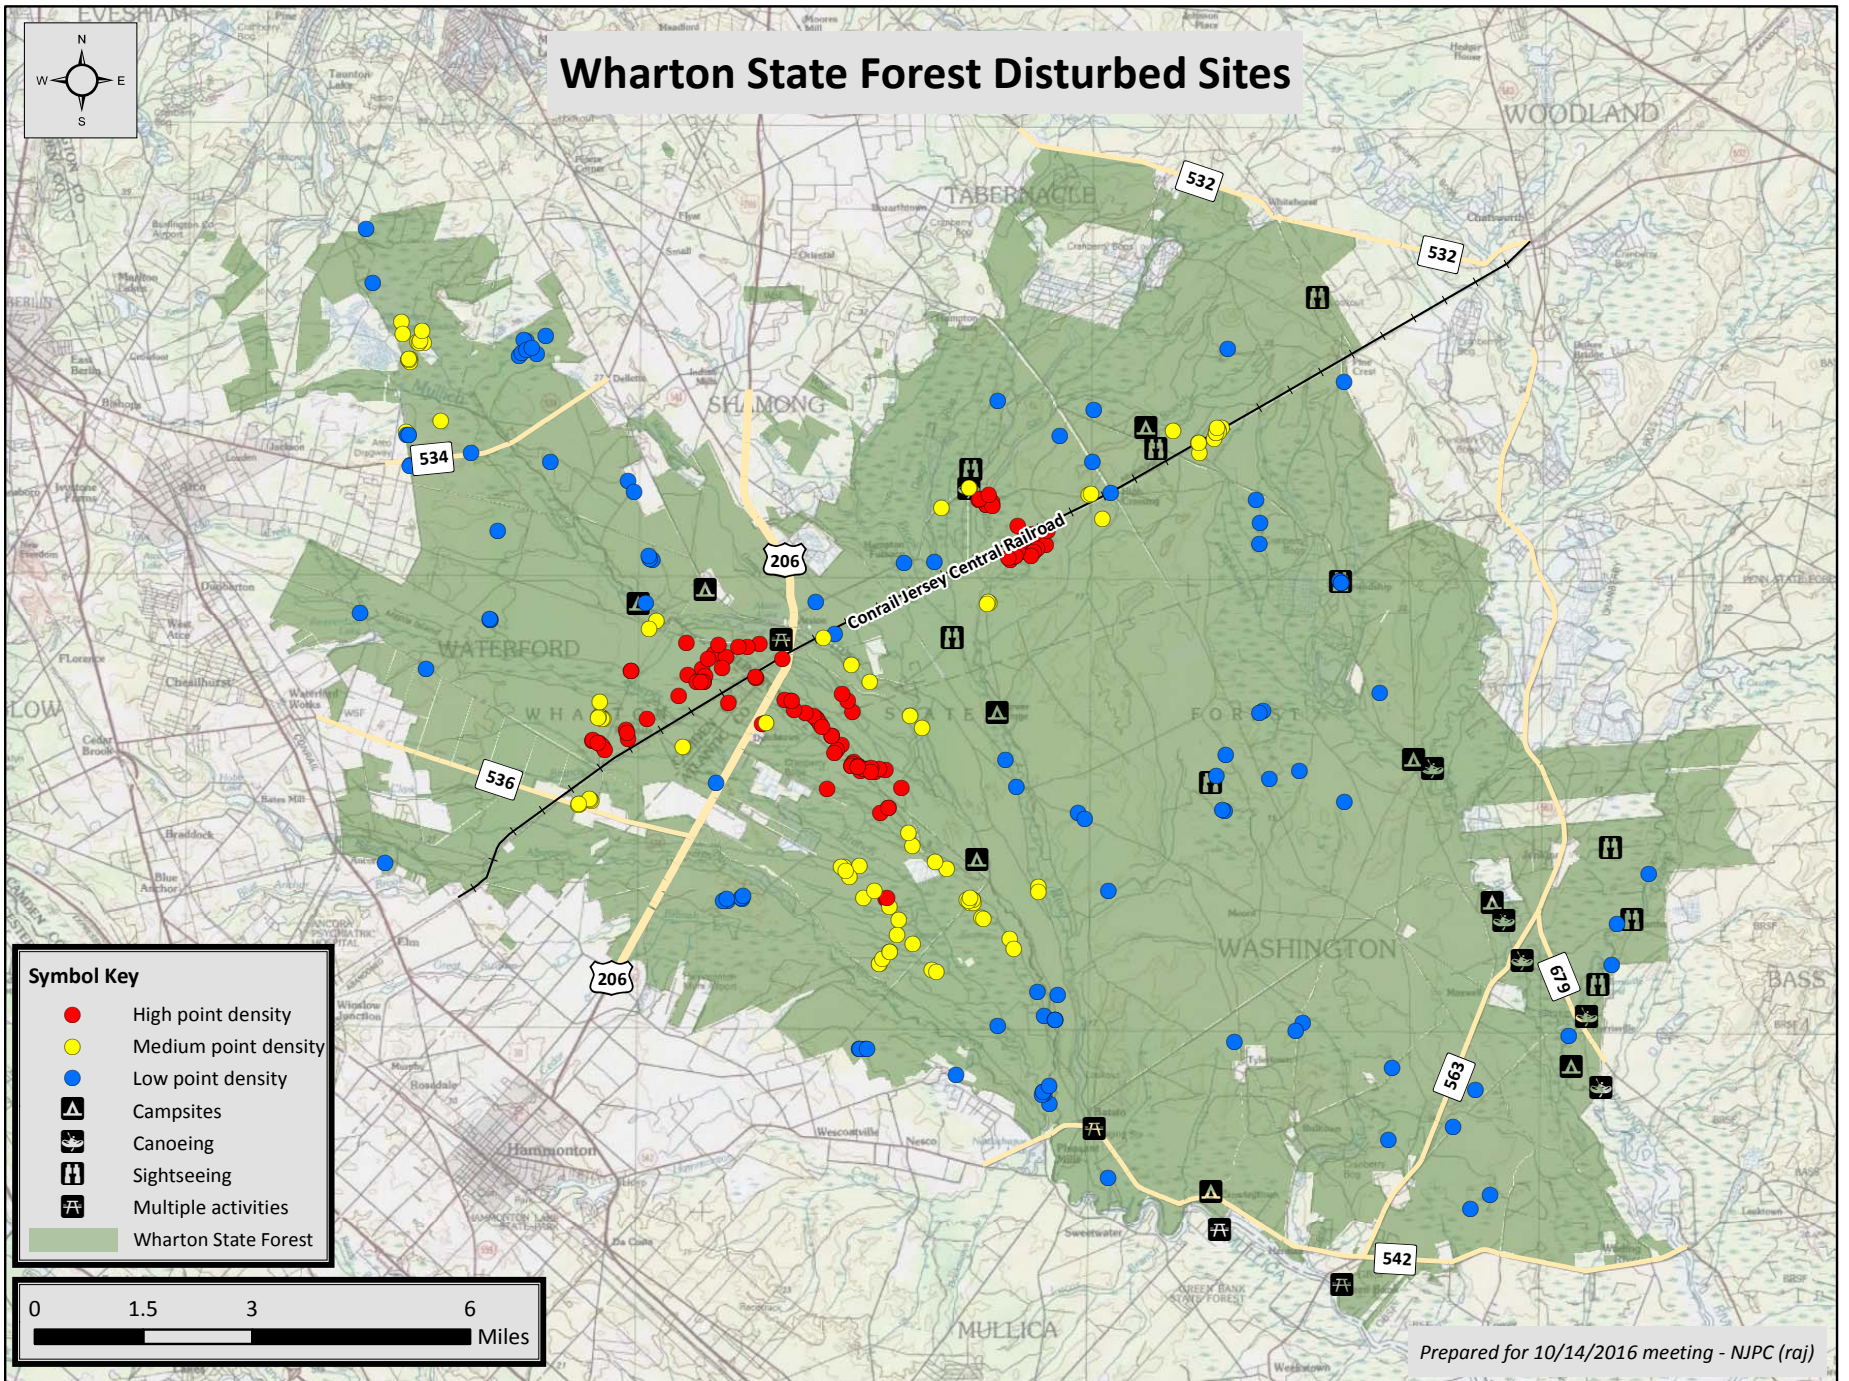

Wharton State Forest Disturbed Sites

Symbol Key

- Campsites
- Canoeing
- Sightseeing
- Multiple activities
- Wharton State Forest

Prepared for 10/14/2016 meeting - NJPC (raj)

Wharton State Forest Disturbed Sites

Wharton State Forest Disturbed Sites

Symbol Key

- Stream
- Denuded streambank
- Pond
- None of the above
- ▲ Campsites
- 🛶 Canoeing
- 👤 Sightseeing
- 🏠 Multiple activities
- Wharton State Forest

Wharton State Forest Disturbed Sites

Wharton State Forest Disturbed Sites

Symbol Key

- High point density
- Medium point density
- Low point density
- ▲ Campsites
- 🚣 Canoeing
- 👁 Sightseeing
- 🎒 Multiple activities
- 🌲 Wharton State Forest

Wharton State Forest Disturbed Sites

Symbol Key

- Extensive disturbance
- Scattered disturbance
- Limited disturbance
- ▲ Campsites
- ☞ Canoeing
- 👁 Sightseeing
- 🚶 Multiple activities
- Wharton State Forest