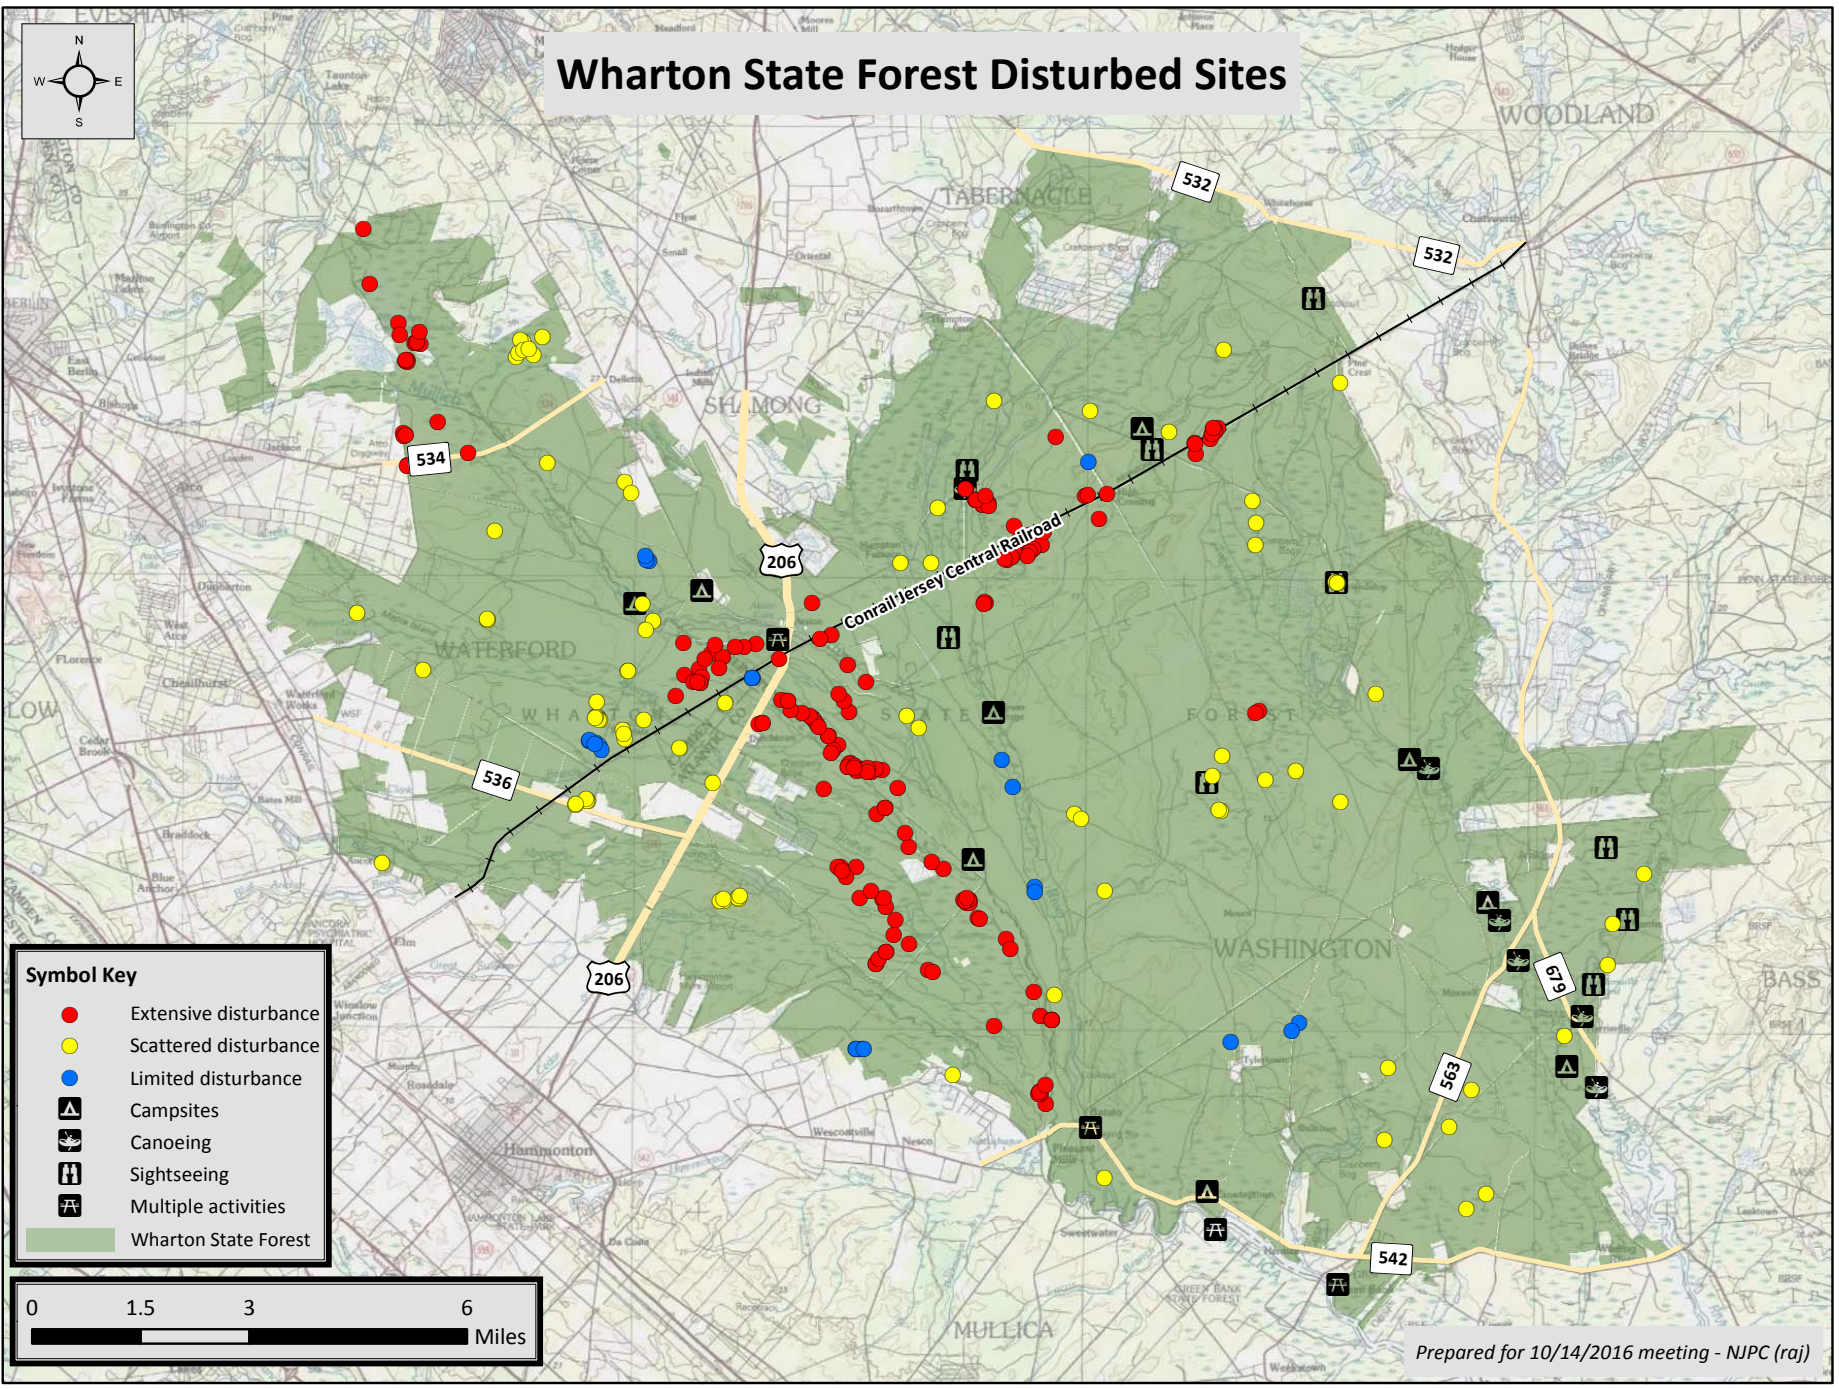

Wharton State Forest Disturbed Sites

Symbol Key

- Campsites
- Canoeing
- Sightseeing
- Multiple activities
- Wharton State Forest

Prepared for 10/14/2016 meeting - NJPC (raj)

Wharton State Forest Disturbed Sites

Wharton State Forest Disturbed Sites

Symbol Key

- Stream
- Denuded streambank
- Pond
- None of the above
- ▲ Campsites
- 🛶 Canoeing
- 👤 Sightseeing
- 🏠 Multiple activities
- Wharton State Forest

Wharton State Forest Disturbed Sites

Wharton State Forest Disturbed Sites

Symbol Key

- High point density
- Medium point density
- Low point density
- ▲ Campsites
- 🚣 Canoeing
- 👁 Sightseeing
- 🎒 Multiple activities
- 🌲 Wharton State Forest

Wharton State Forest Disturbed Sites

Symbol Key

- Extensive disturbance
- Scattered disturbance
- Limited disturbance
- ▲ Campsites
- ☞ Canoeing
- 👁 Sightseeing
- 🚶 Multiple activities
- Wharton State Forest