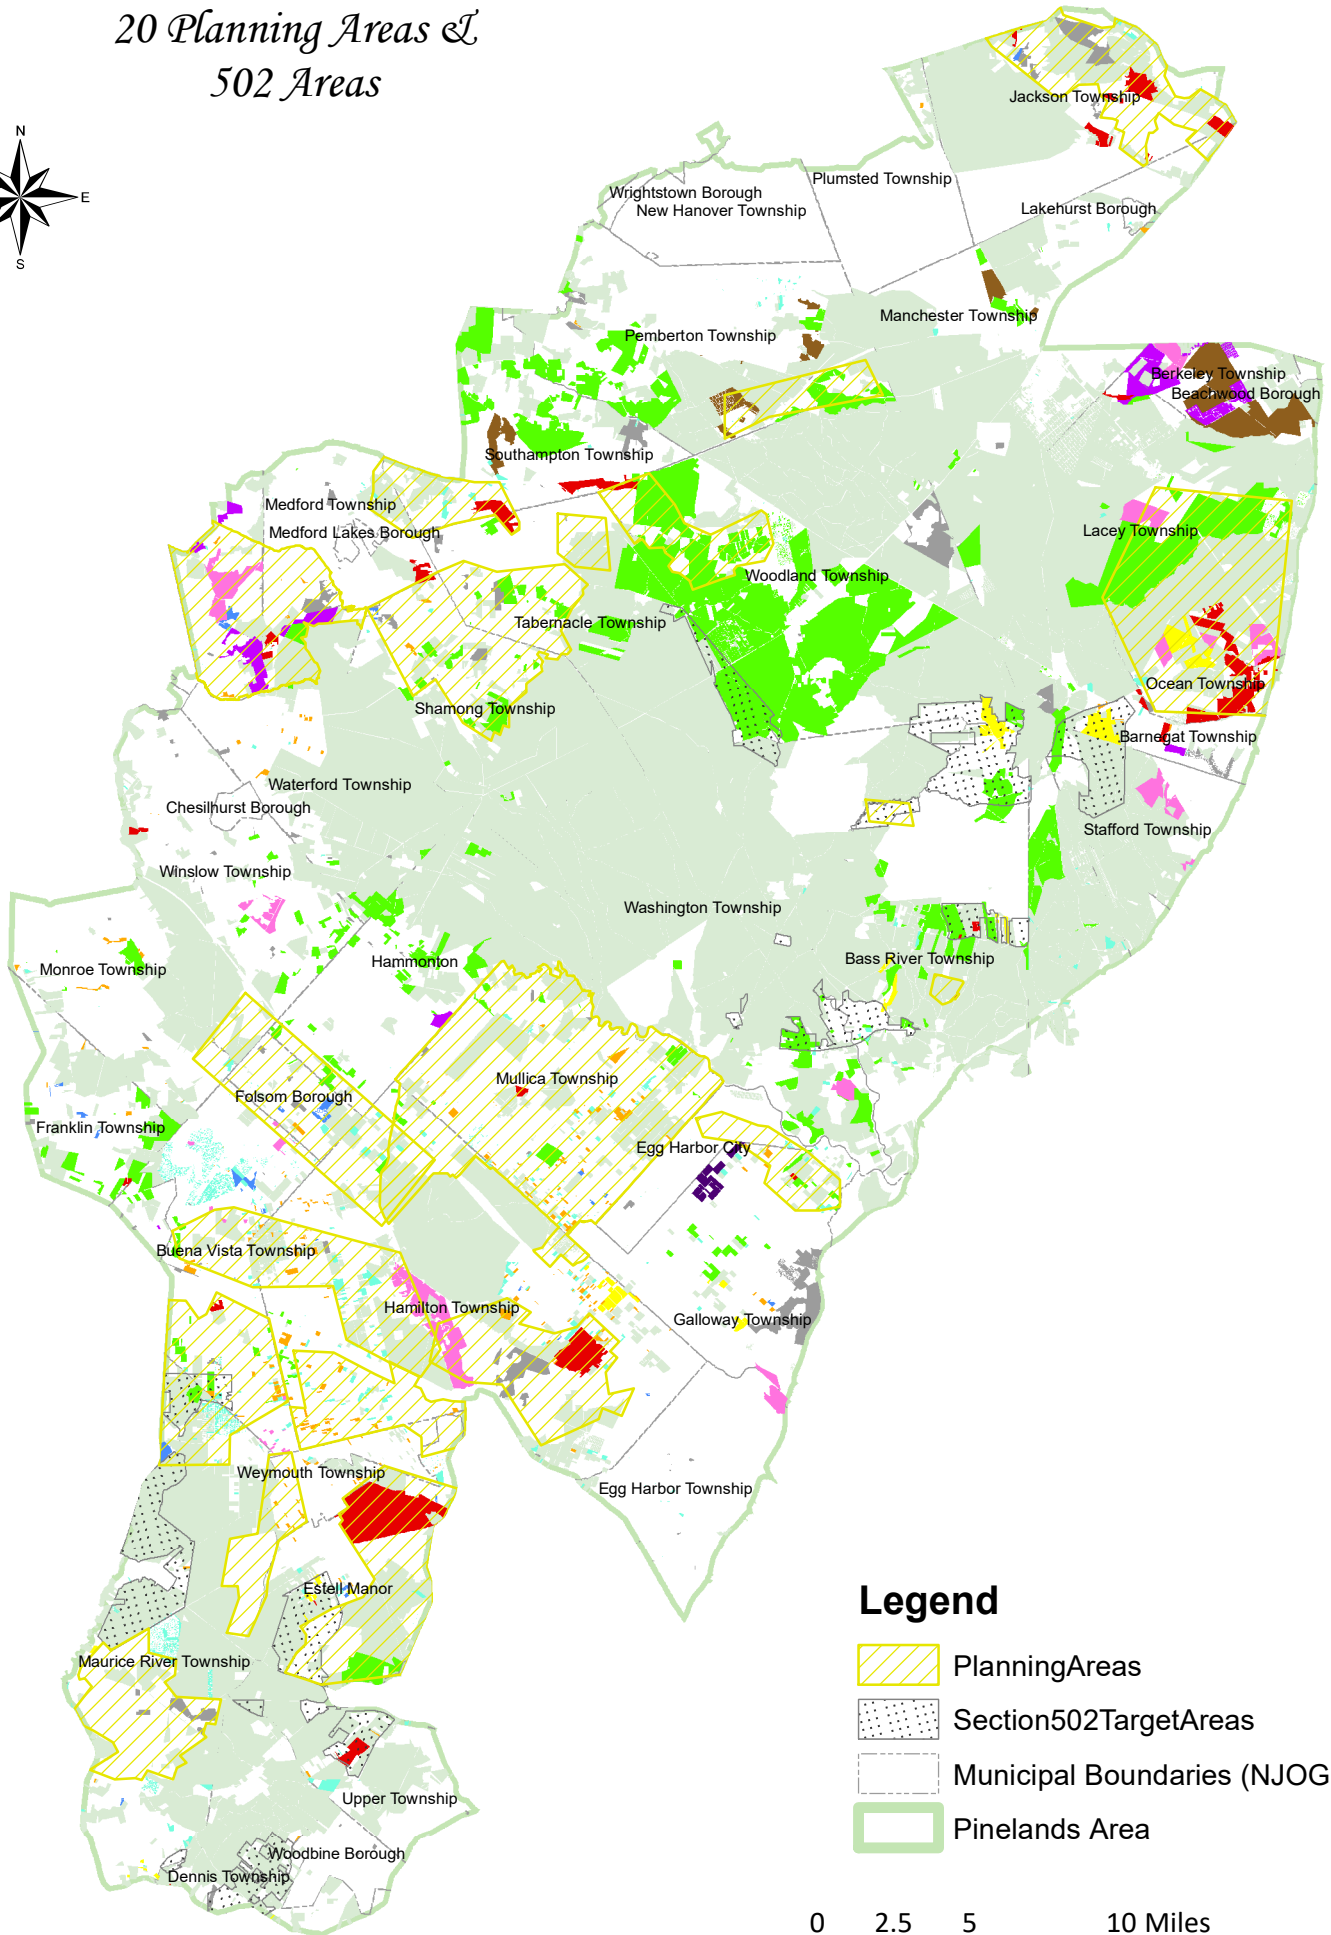

20 Planning Areas & 502 Areas

Legend

-  Planning Areas
-  Section 502 Target Areas
-  Municipal Boundaries (NJOGIS)
-  Pinelands Area