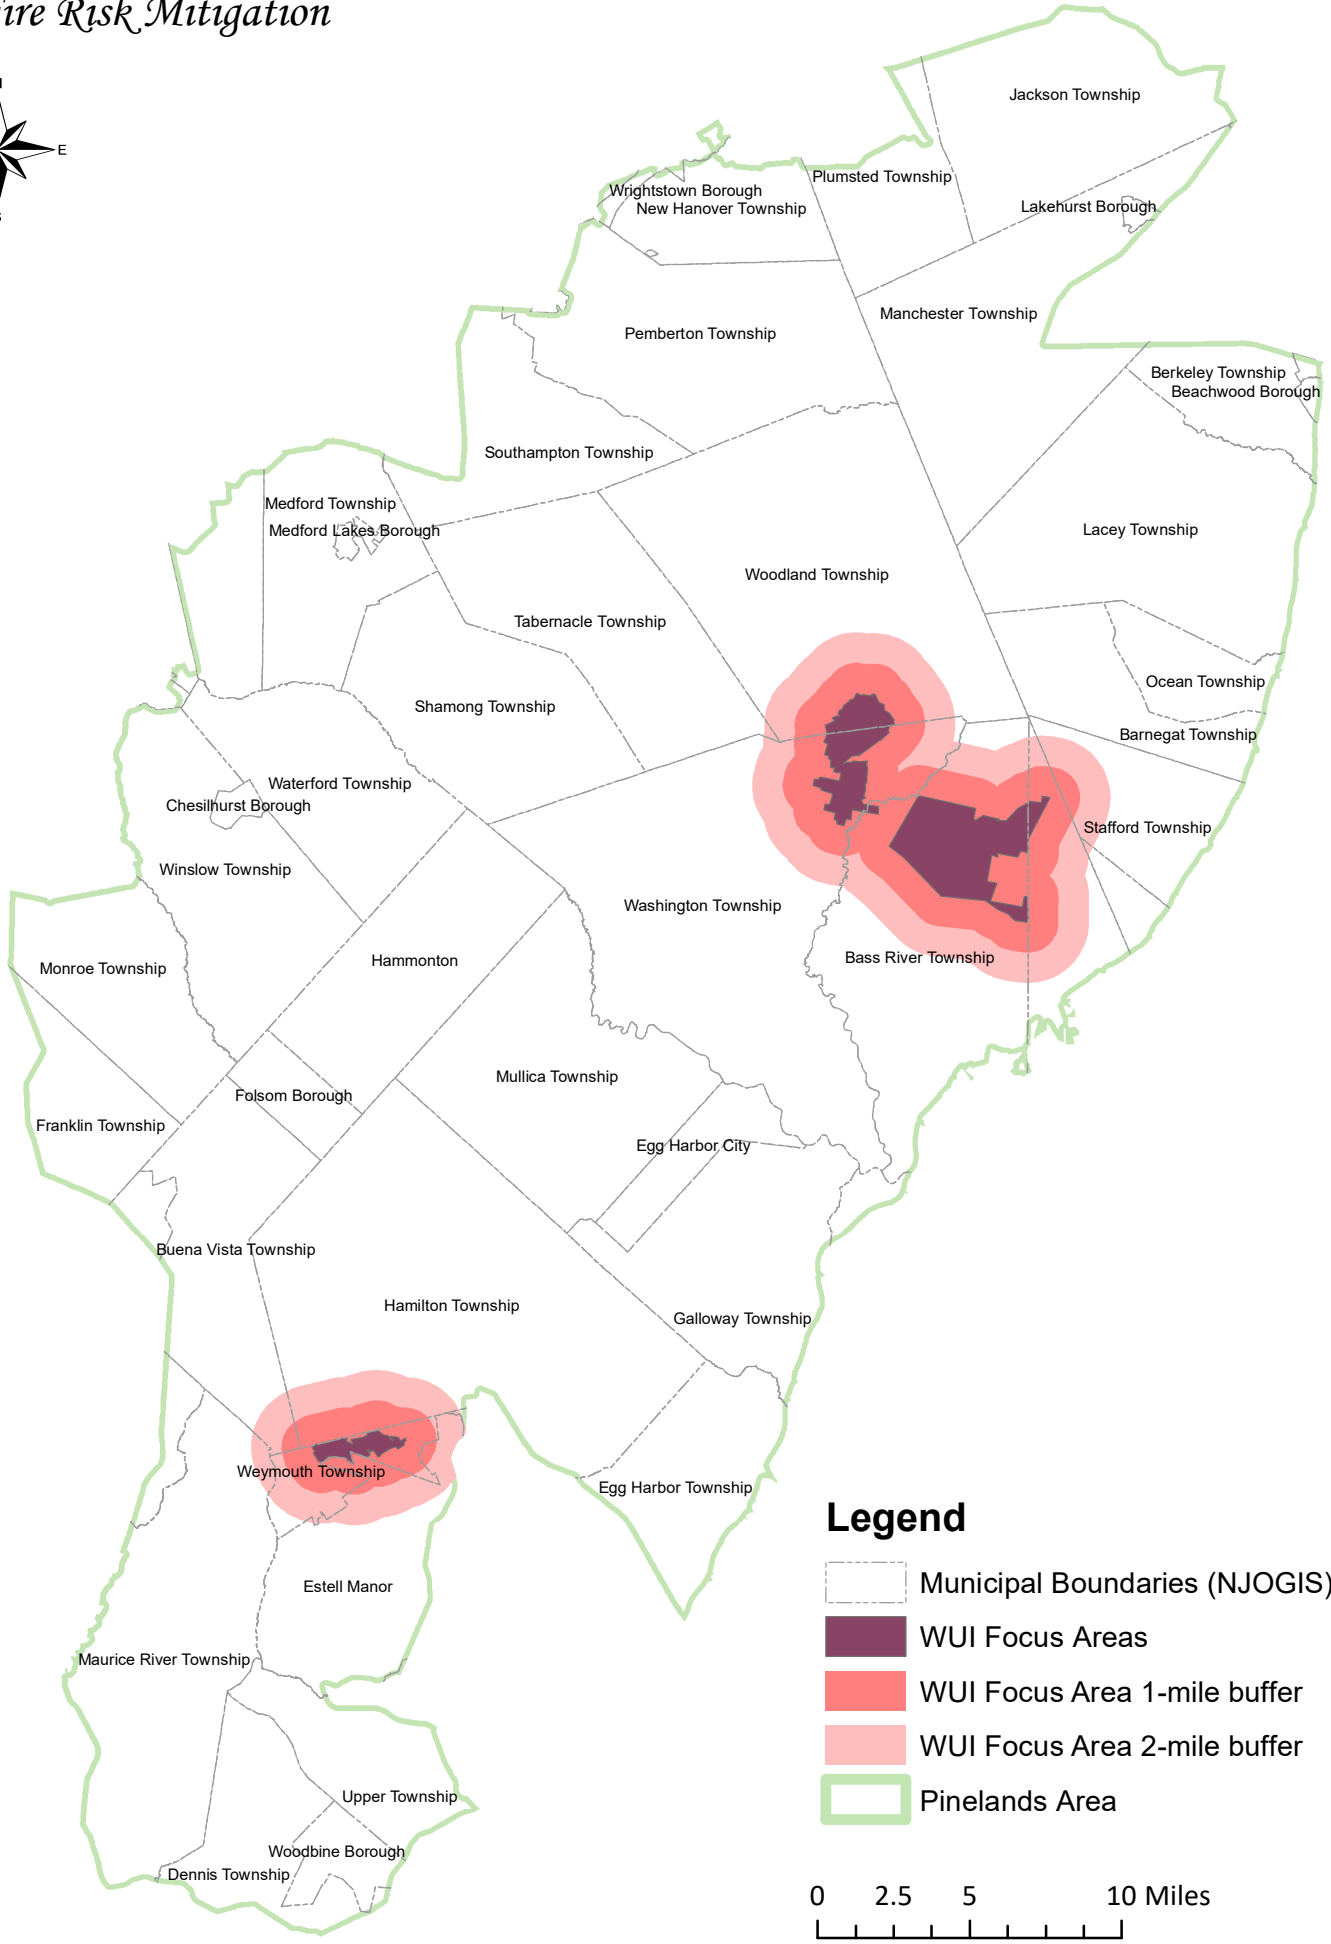

## Legend

- Municipal Boundaries (NJOGIS)
- WUI Focus Areas
- WUI Focus Area 1-mile buffer
- WUI Focus Area 2-mile buffer
- Pinelands Area