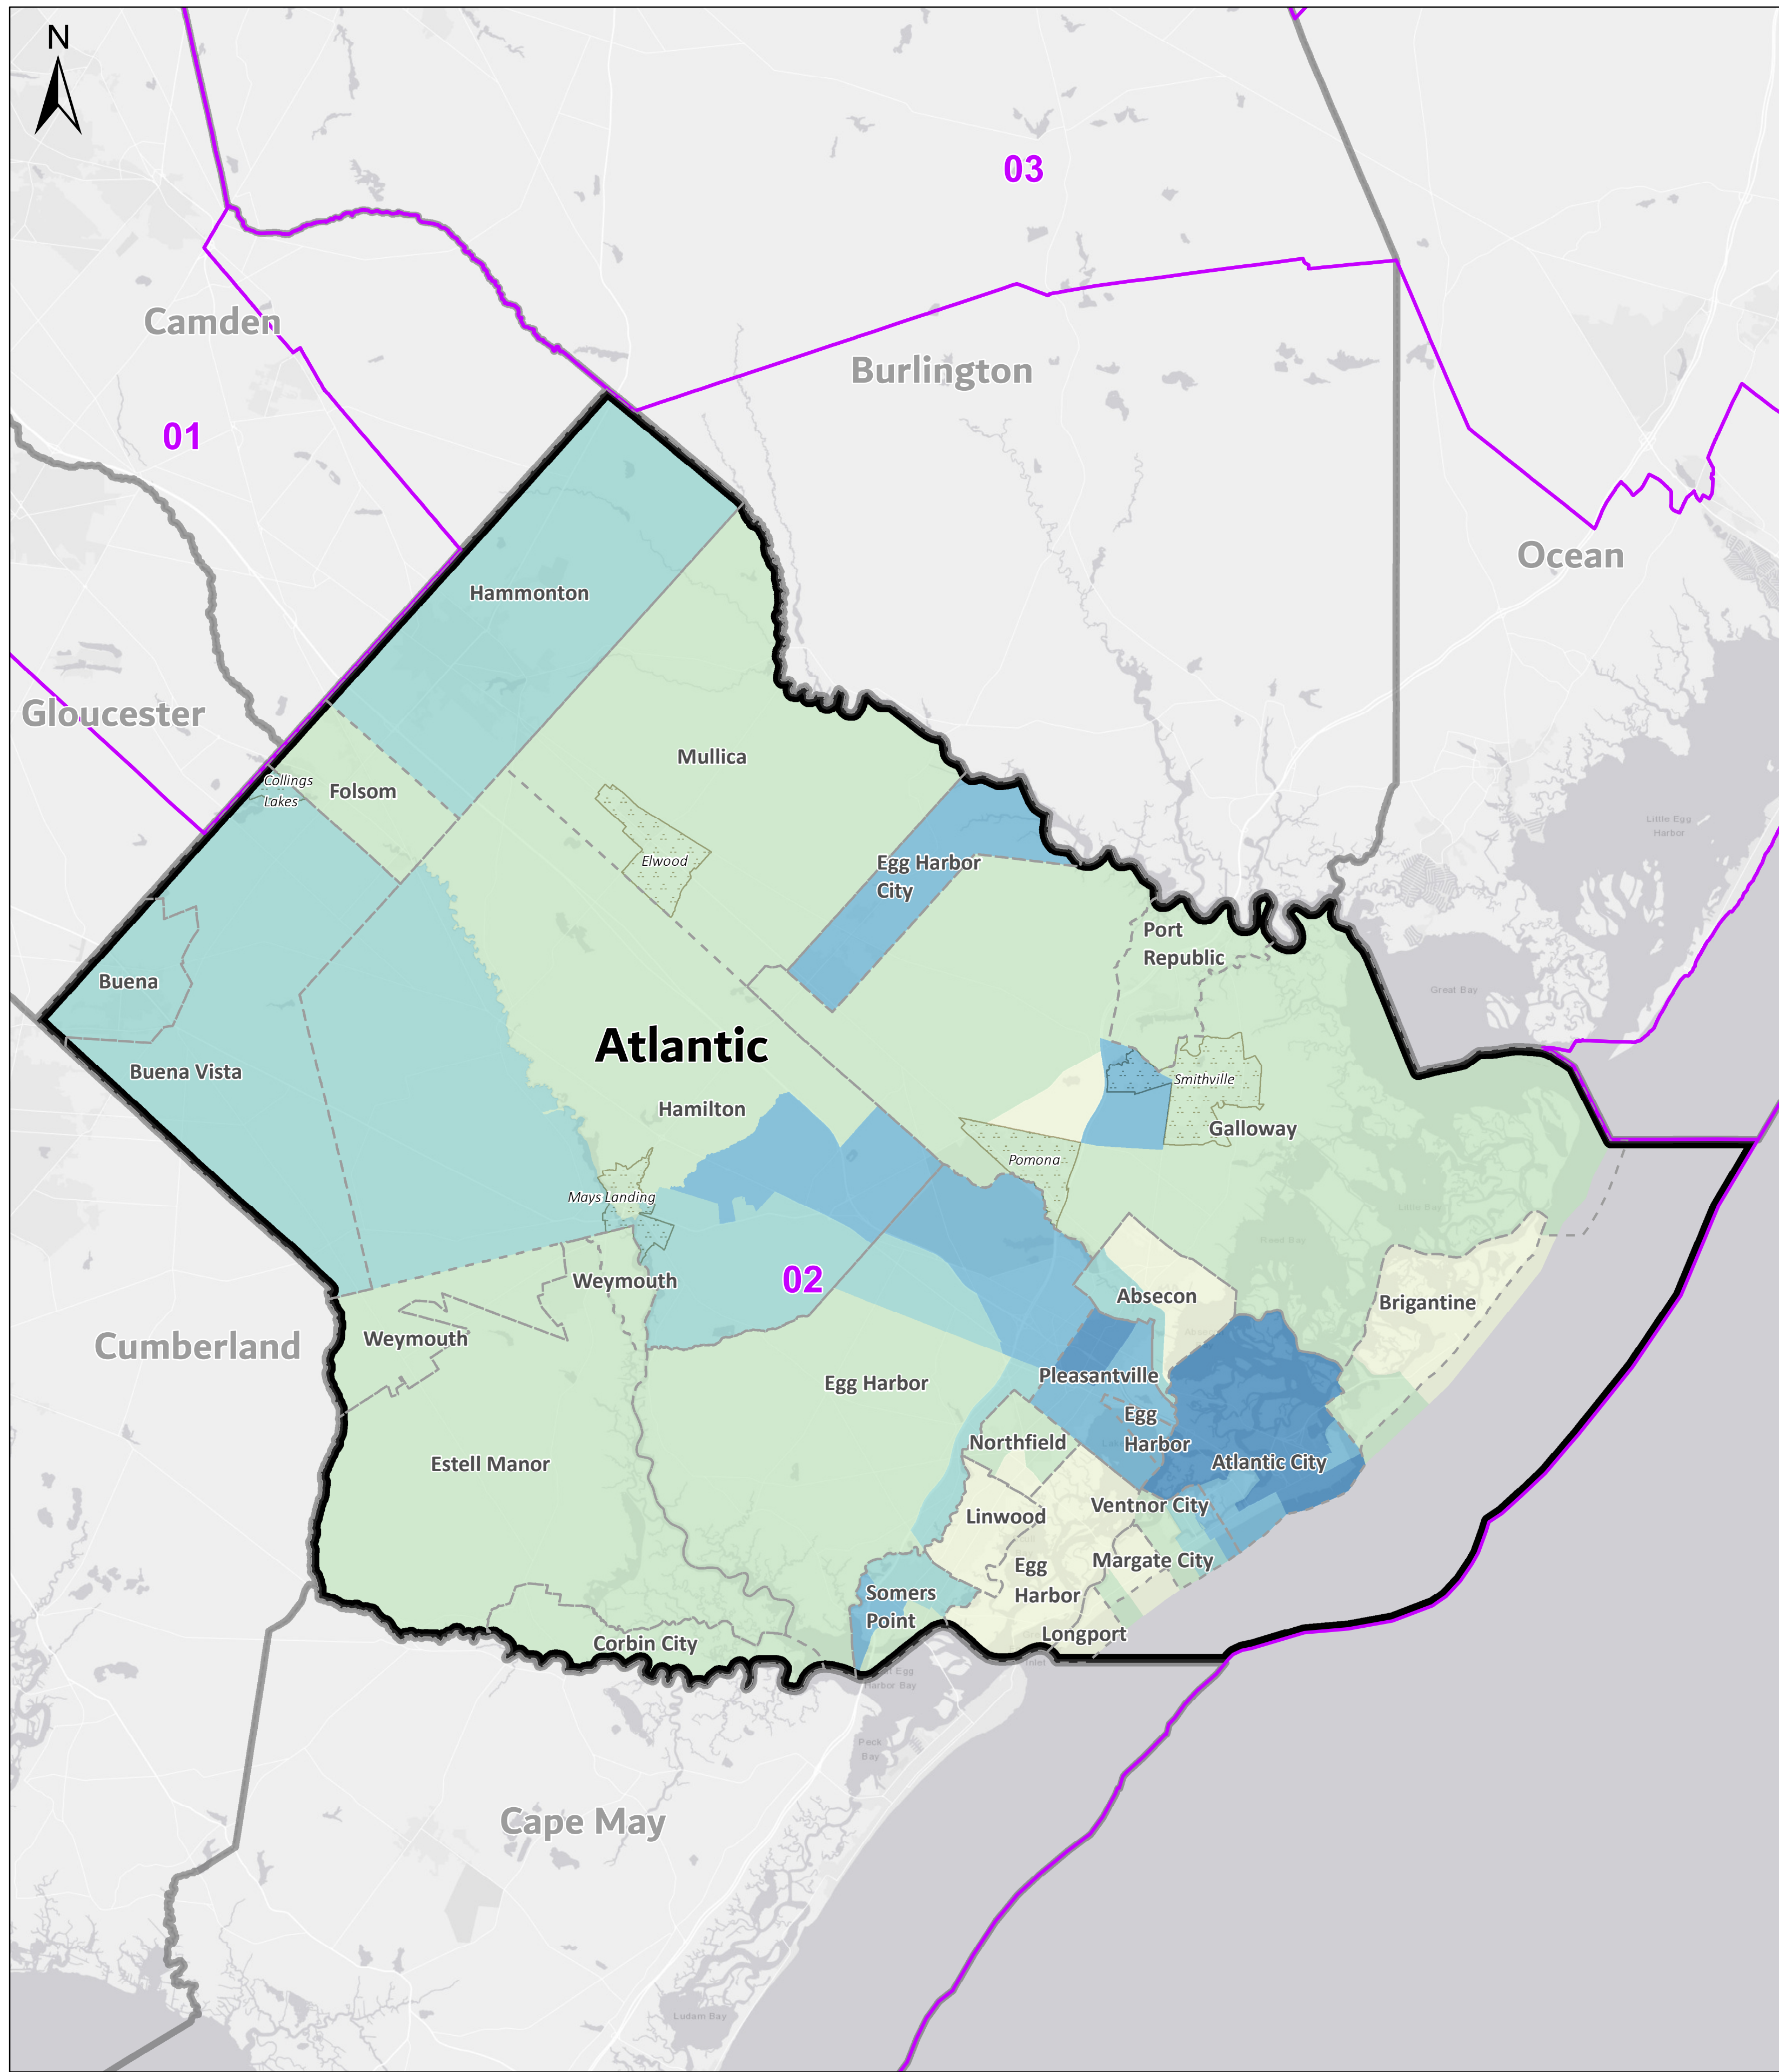

Atlantic County Low Response Score

United States
Census
2020

NAD 1983 State Plane: New Jersey (2900)
Low Response Score data available at <https://www.census.gov/roam>

Legend

- County
- Congressional District
- Minor Civil Division
- Place

Low Response Score by Tract

- 30% - 49.9%
- 25% - 29.9%
- 20% - 24.9%
- 16% - 19.9%
- 0.1% - 15.9%
- Rate Not Calculated