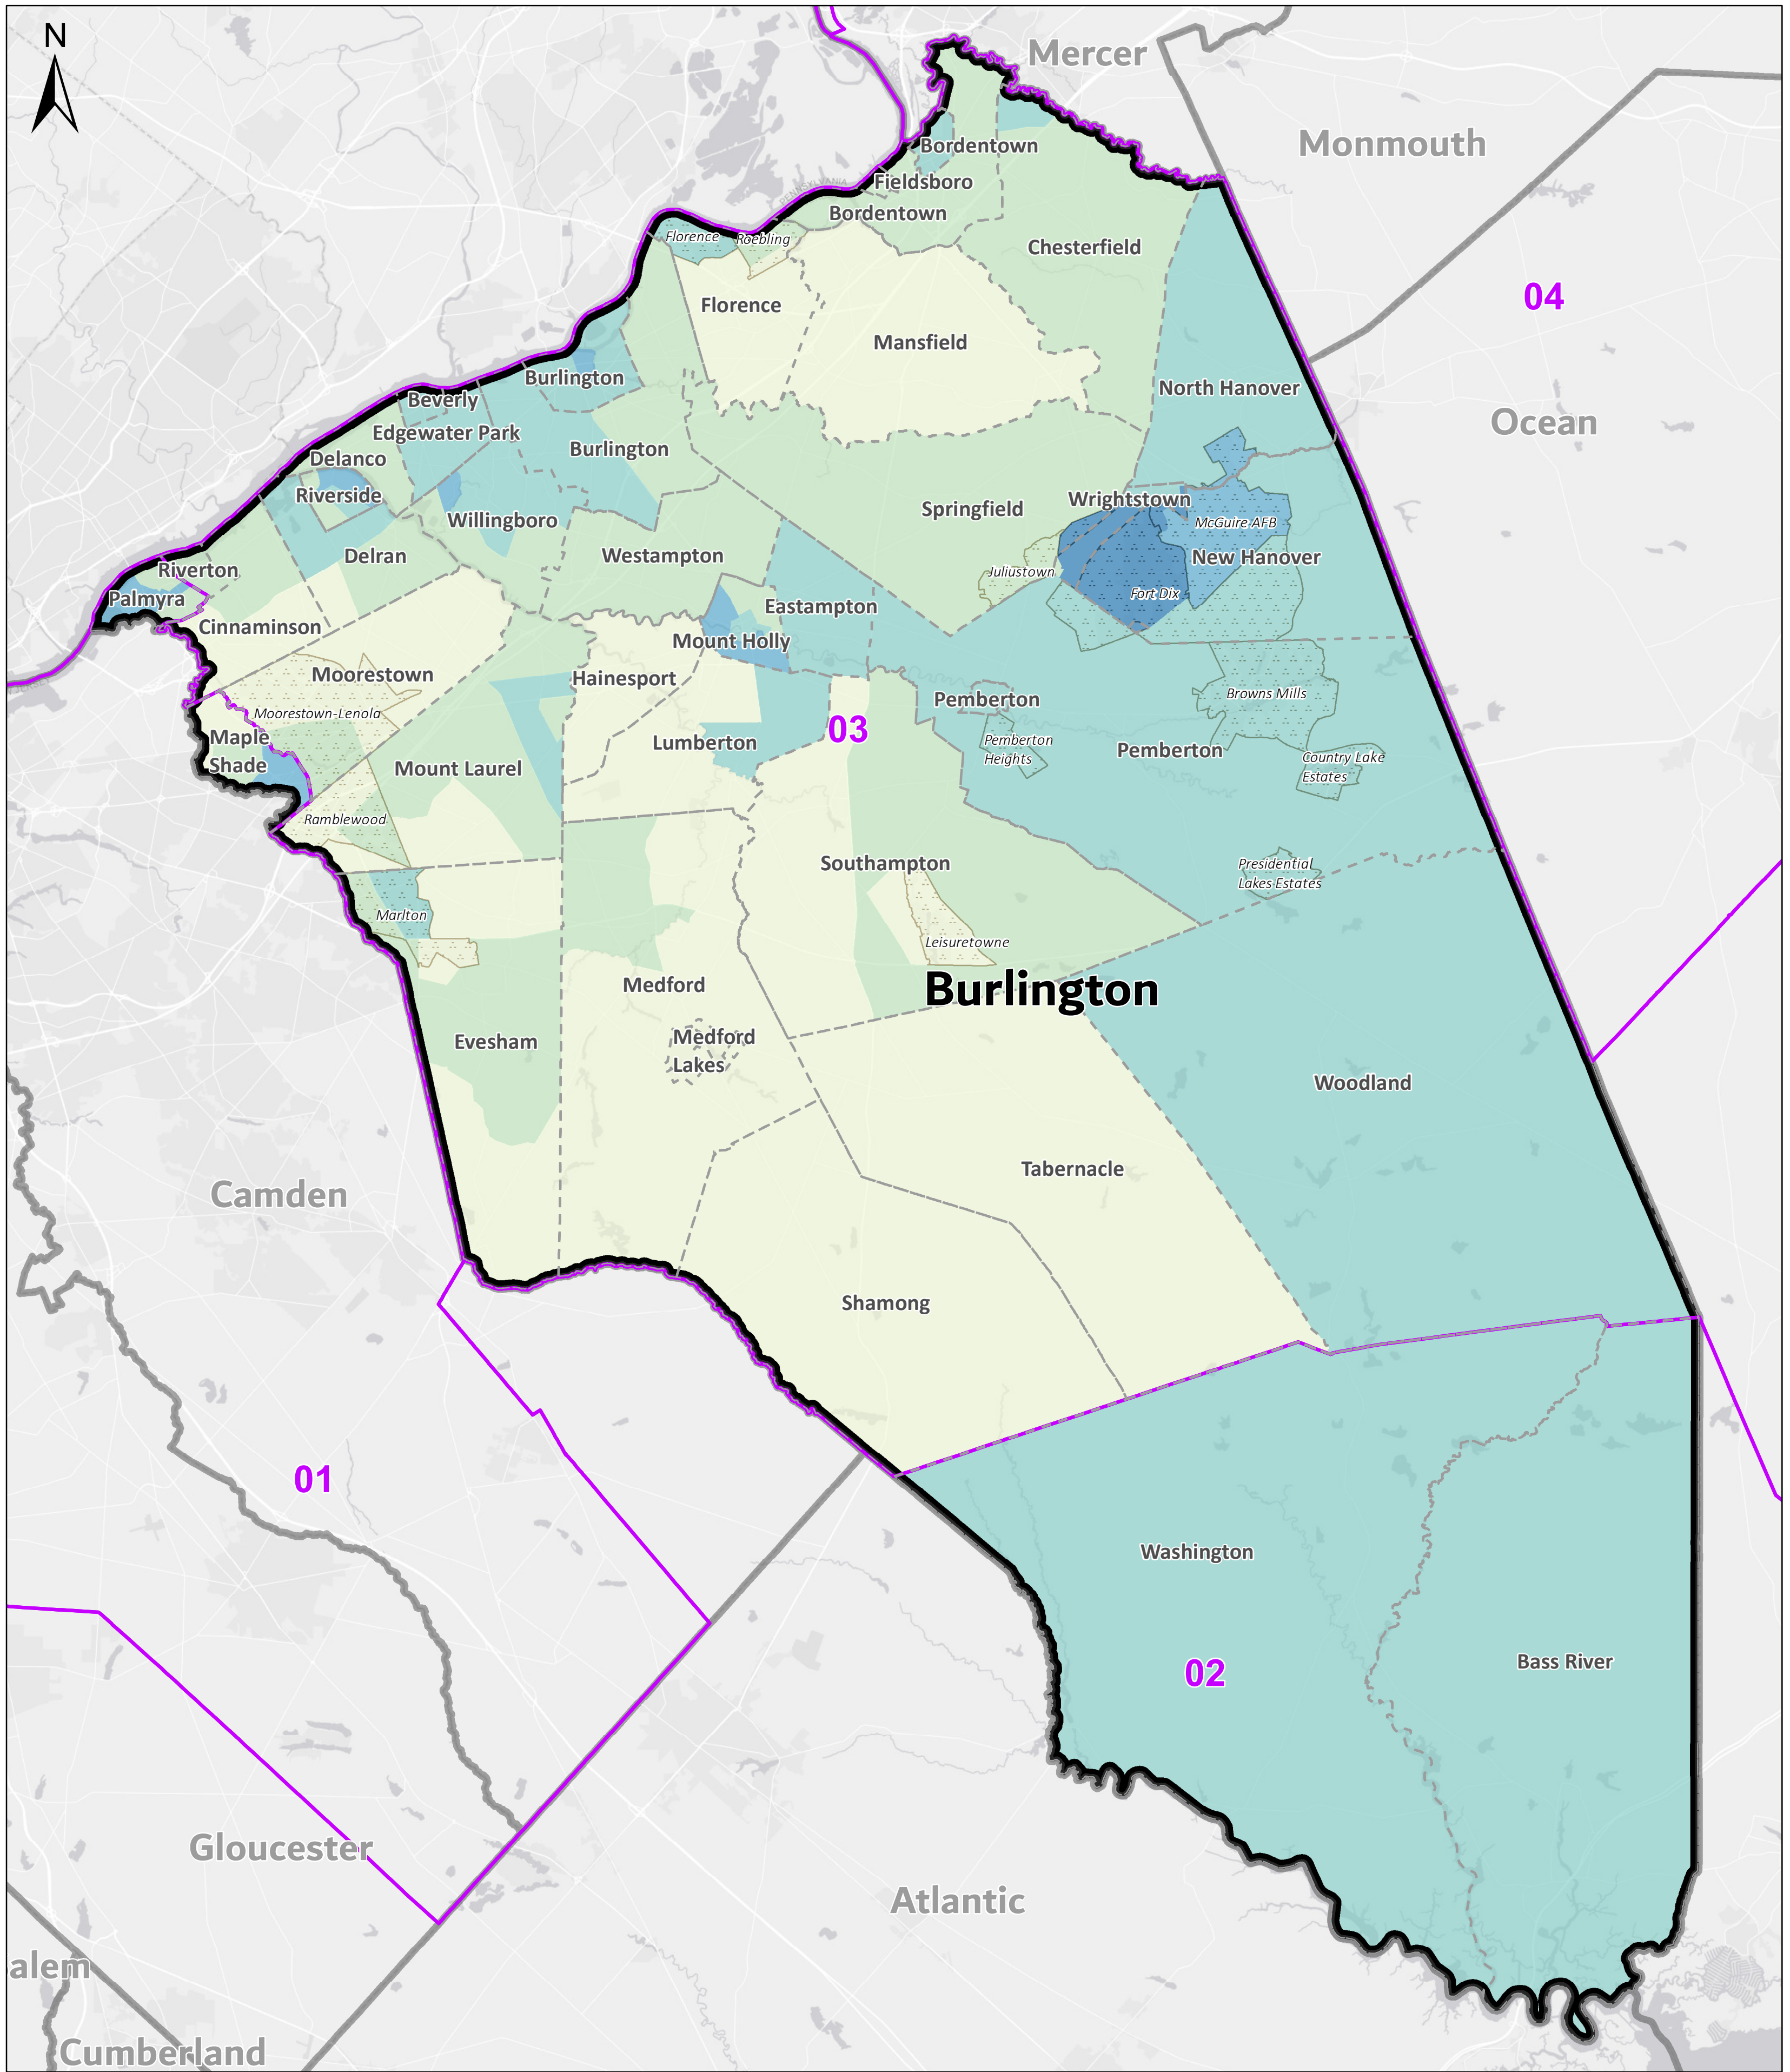

# Burlington County Low Response Score

United States  
**Census**  
**2020**

NAD 1983 State Plane: New Jersey (2900)  
Low Response Score data available at <https://www.census.gov/roam>

**Legend**

- County
- Congressional District
- Minor Civil Division
- Place

**Low Response Score by Tract**

- 30% - 49.9%
- 25% - 29.9%
- 20% - 24.9%
- 16% - 19.9%
- 0.1% - 15.9%
- Rate Not Calculated