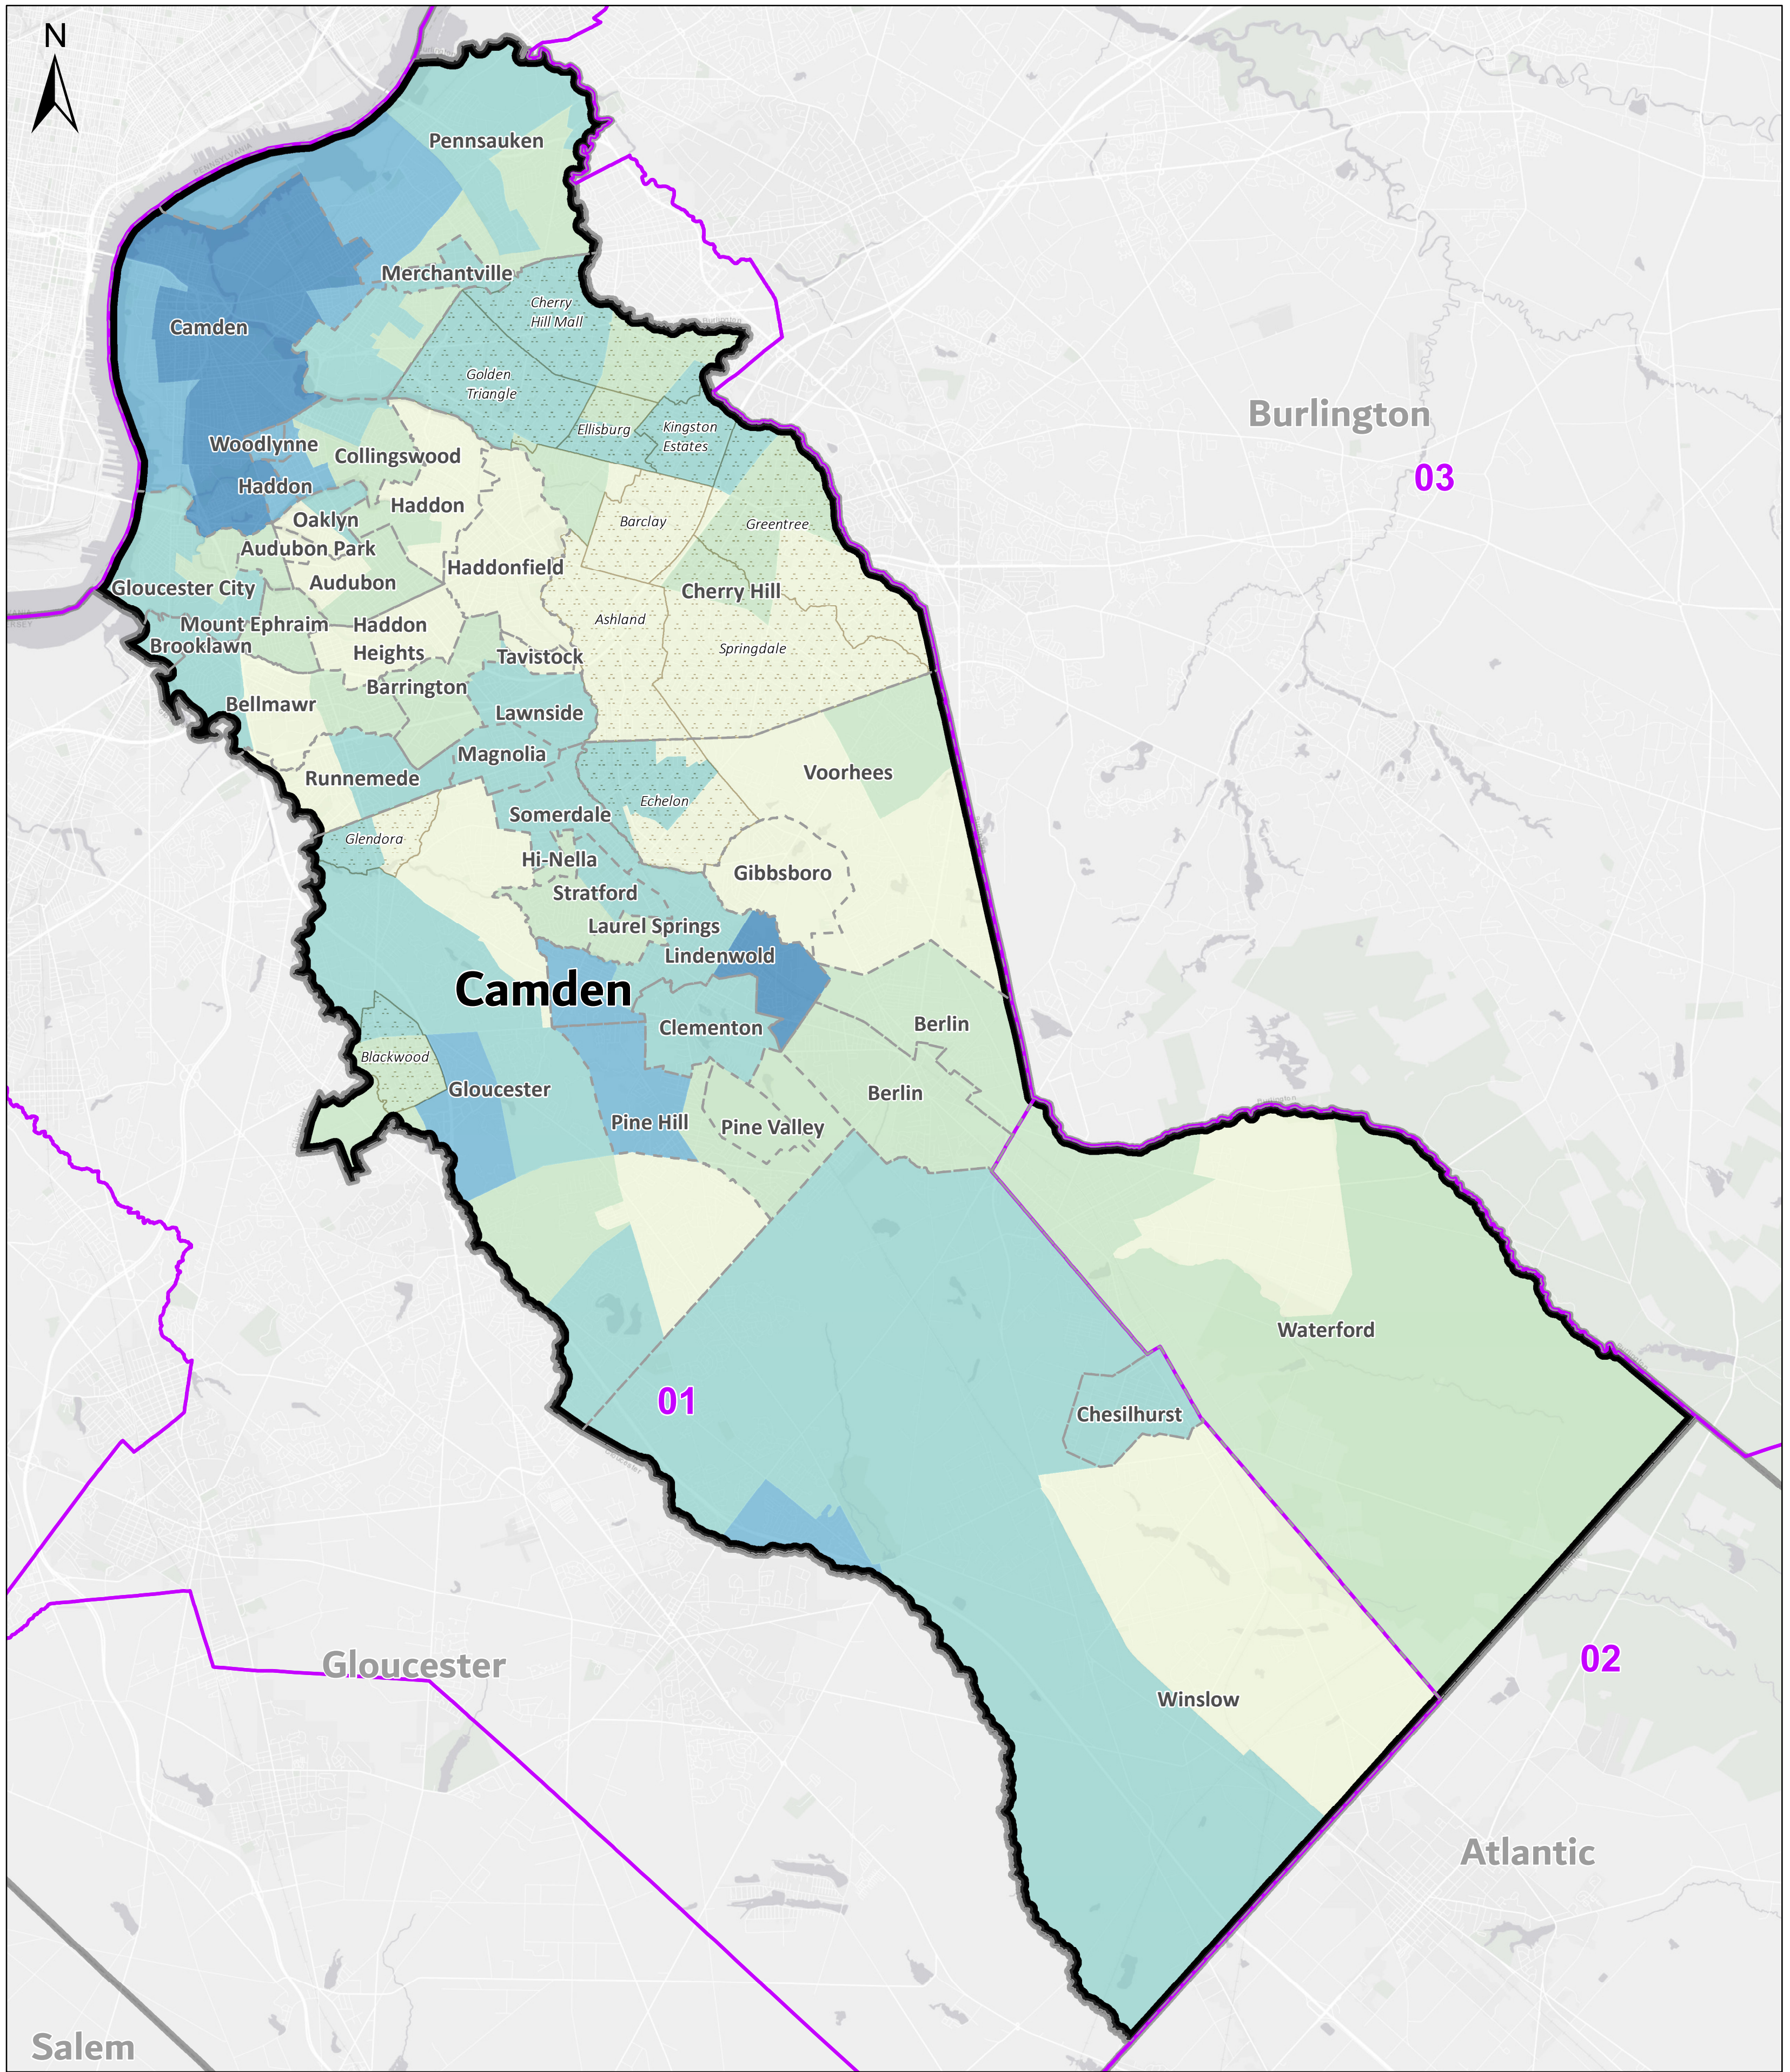

Camden County Low Response Score

United States
Census
2020

NAD 1983 State Plane: New Jersey (2900)
Low Response Score data available at <https://www.census.gov/roam>

Legend

- County
- Congressional District
- Minor Civil Division
- Place

Low Response Score by Tract

- 30% - 49.9%
- 25% - 29.9%
- 20% - 24.9%
- 16% - 19.9%
- 0.1% - 15.9%
- Rate Not Calculated