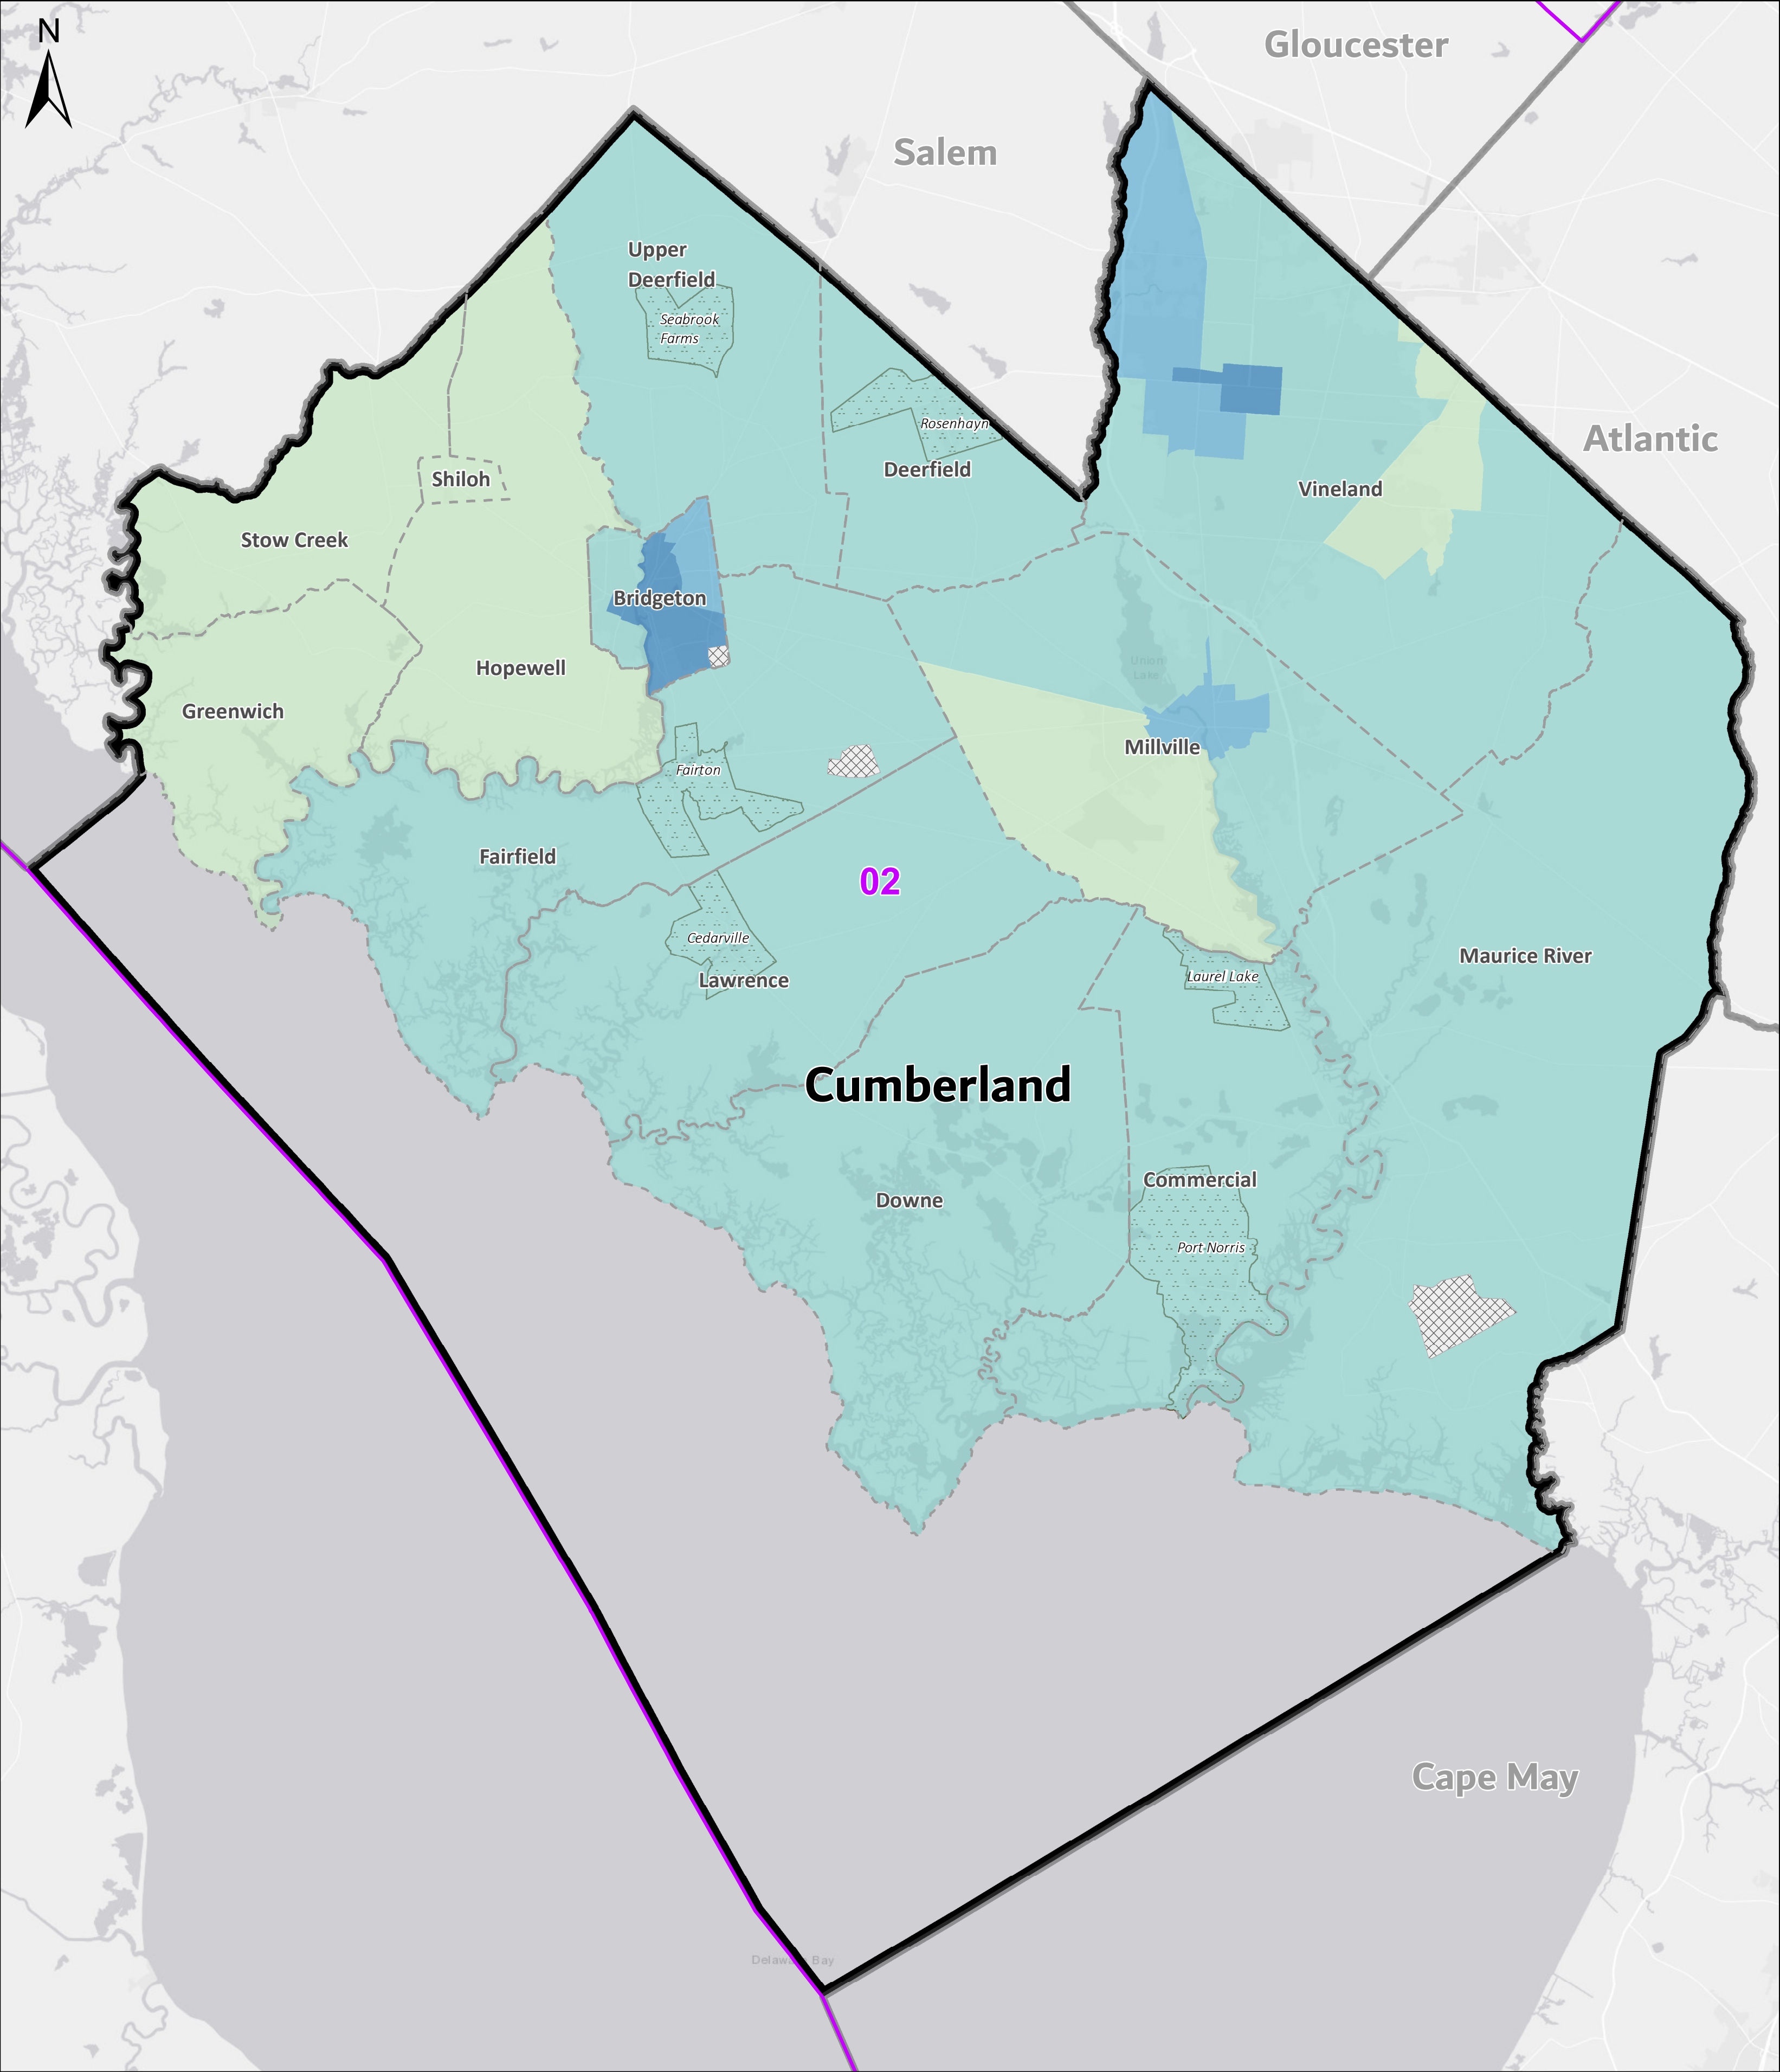

Cumberland County Low Response Score

United States
Census
2020

NAD 1983 State Plane: New Jersey (2900)
Low Response Score data available at <https://www.census.gov/roam>

Legend

- County
- Congressional District
- Minor Civil Division
- Place

Low Response Score by Tract

- 30% - 49.9%
- 25% - 29.9%
- 20% - 24.9%
- 16% - 19.9%
- 0.1% - 15.9%
- Rate Not Calculated