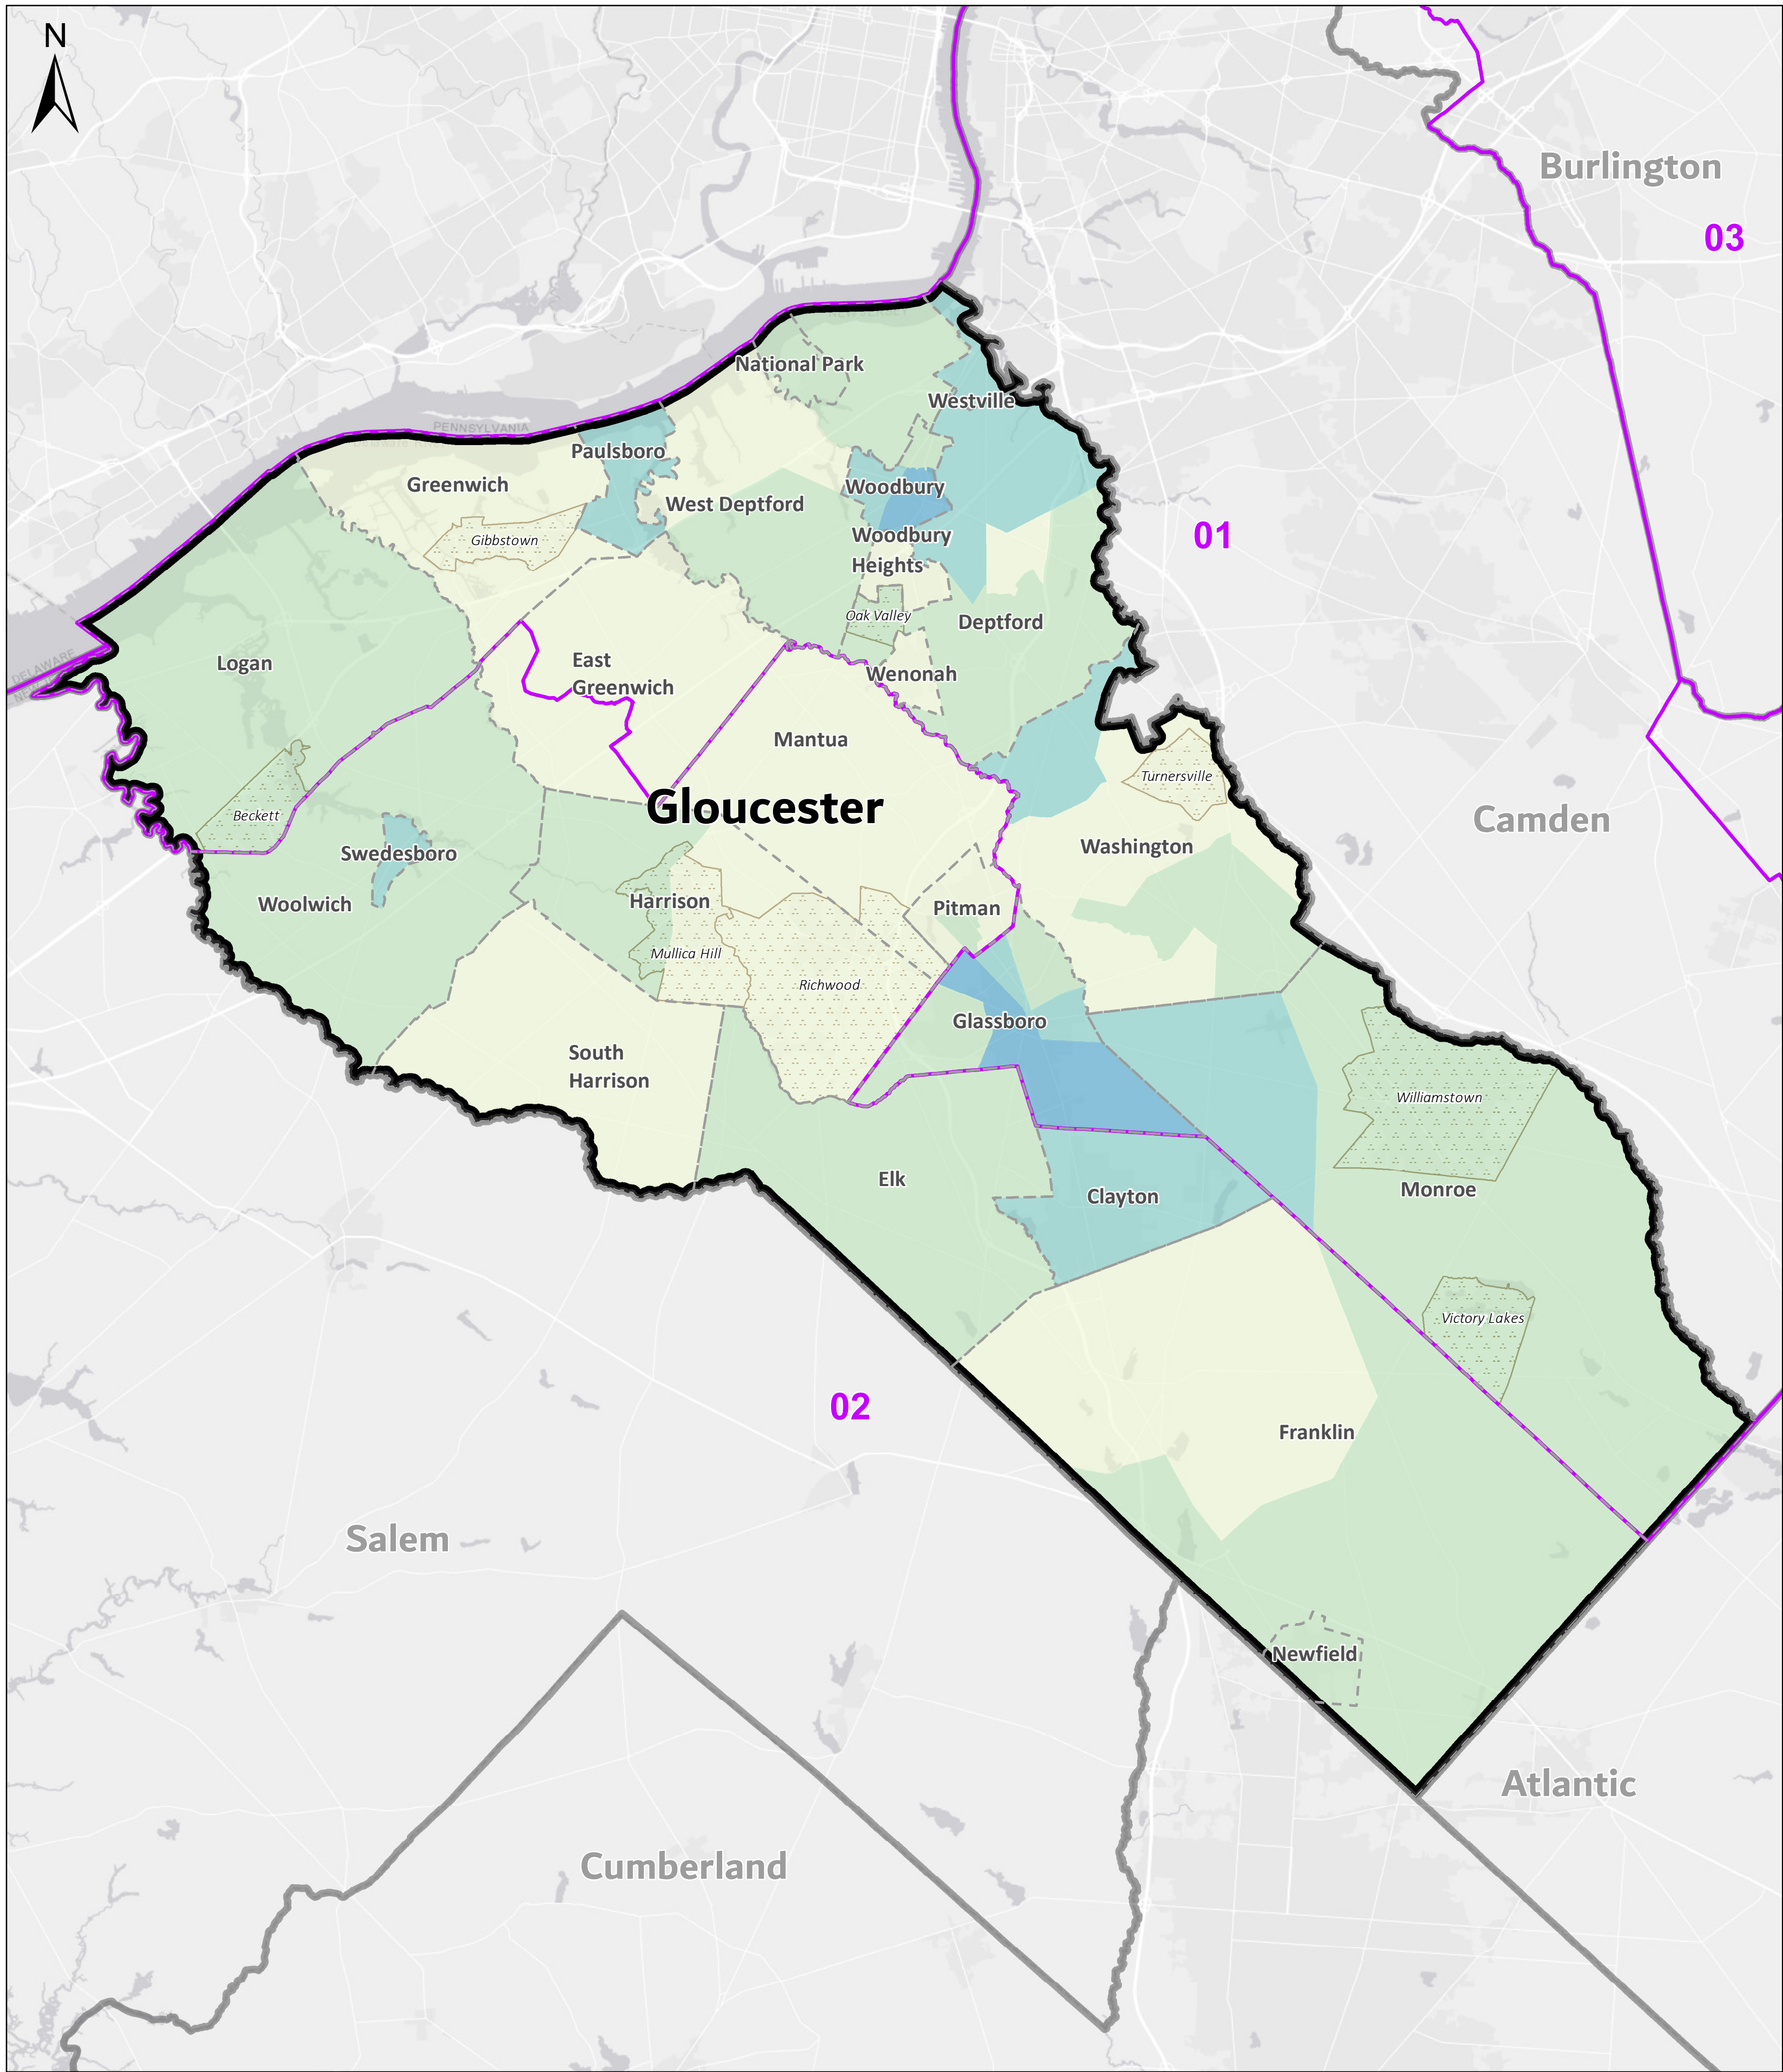

Gloucester County Low Response Score

United States
Census
2020

NAD 1983 State Plane: New Jersey (2900)
Low Response Score data available at <https://www.census.gov/roam>

Legend

- County
- Congressional District
- Minor Civil Division
- Place

Low Response Score by Tract

- 30% - 49.9%
- 25% - 29.9%
- 20% - 24.9%
- 16% - 19.9%
- 0.1% - 15.9%
- Rate Not Calculated